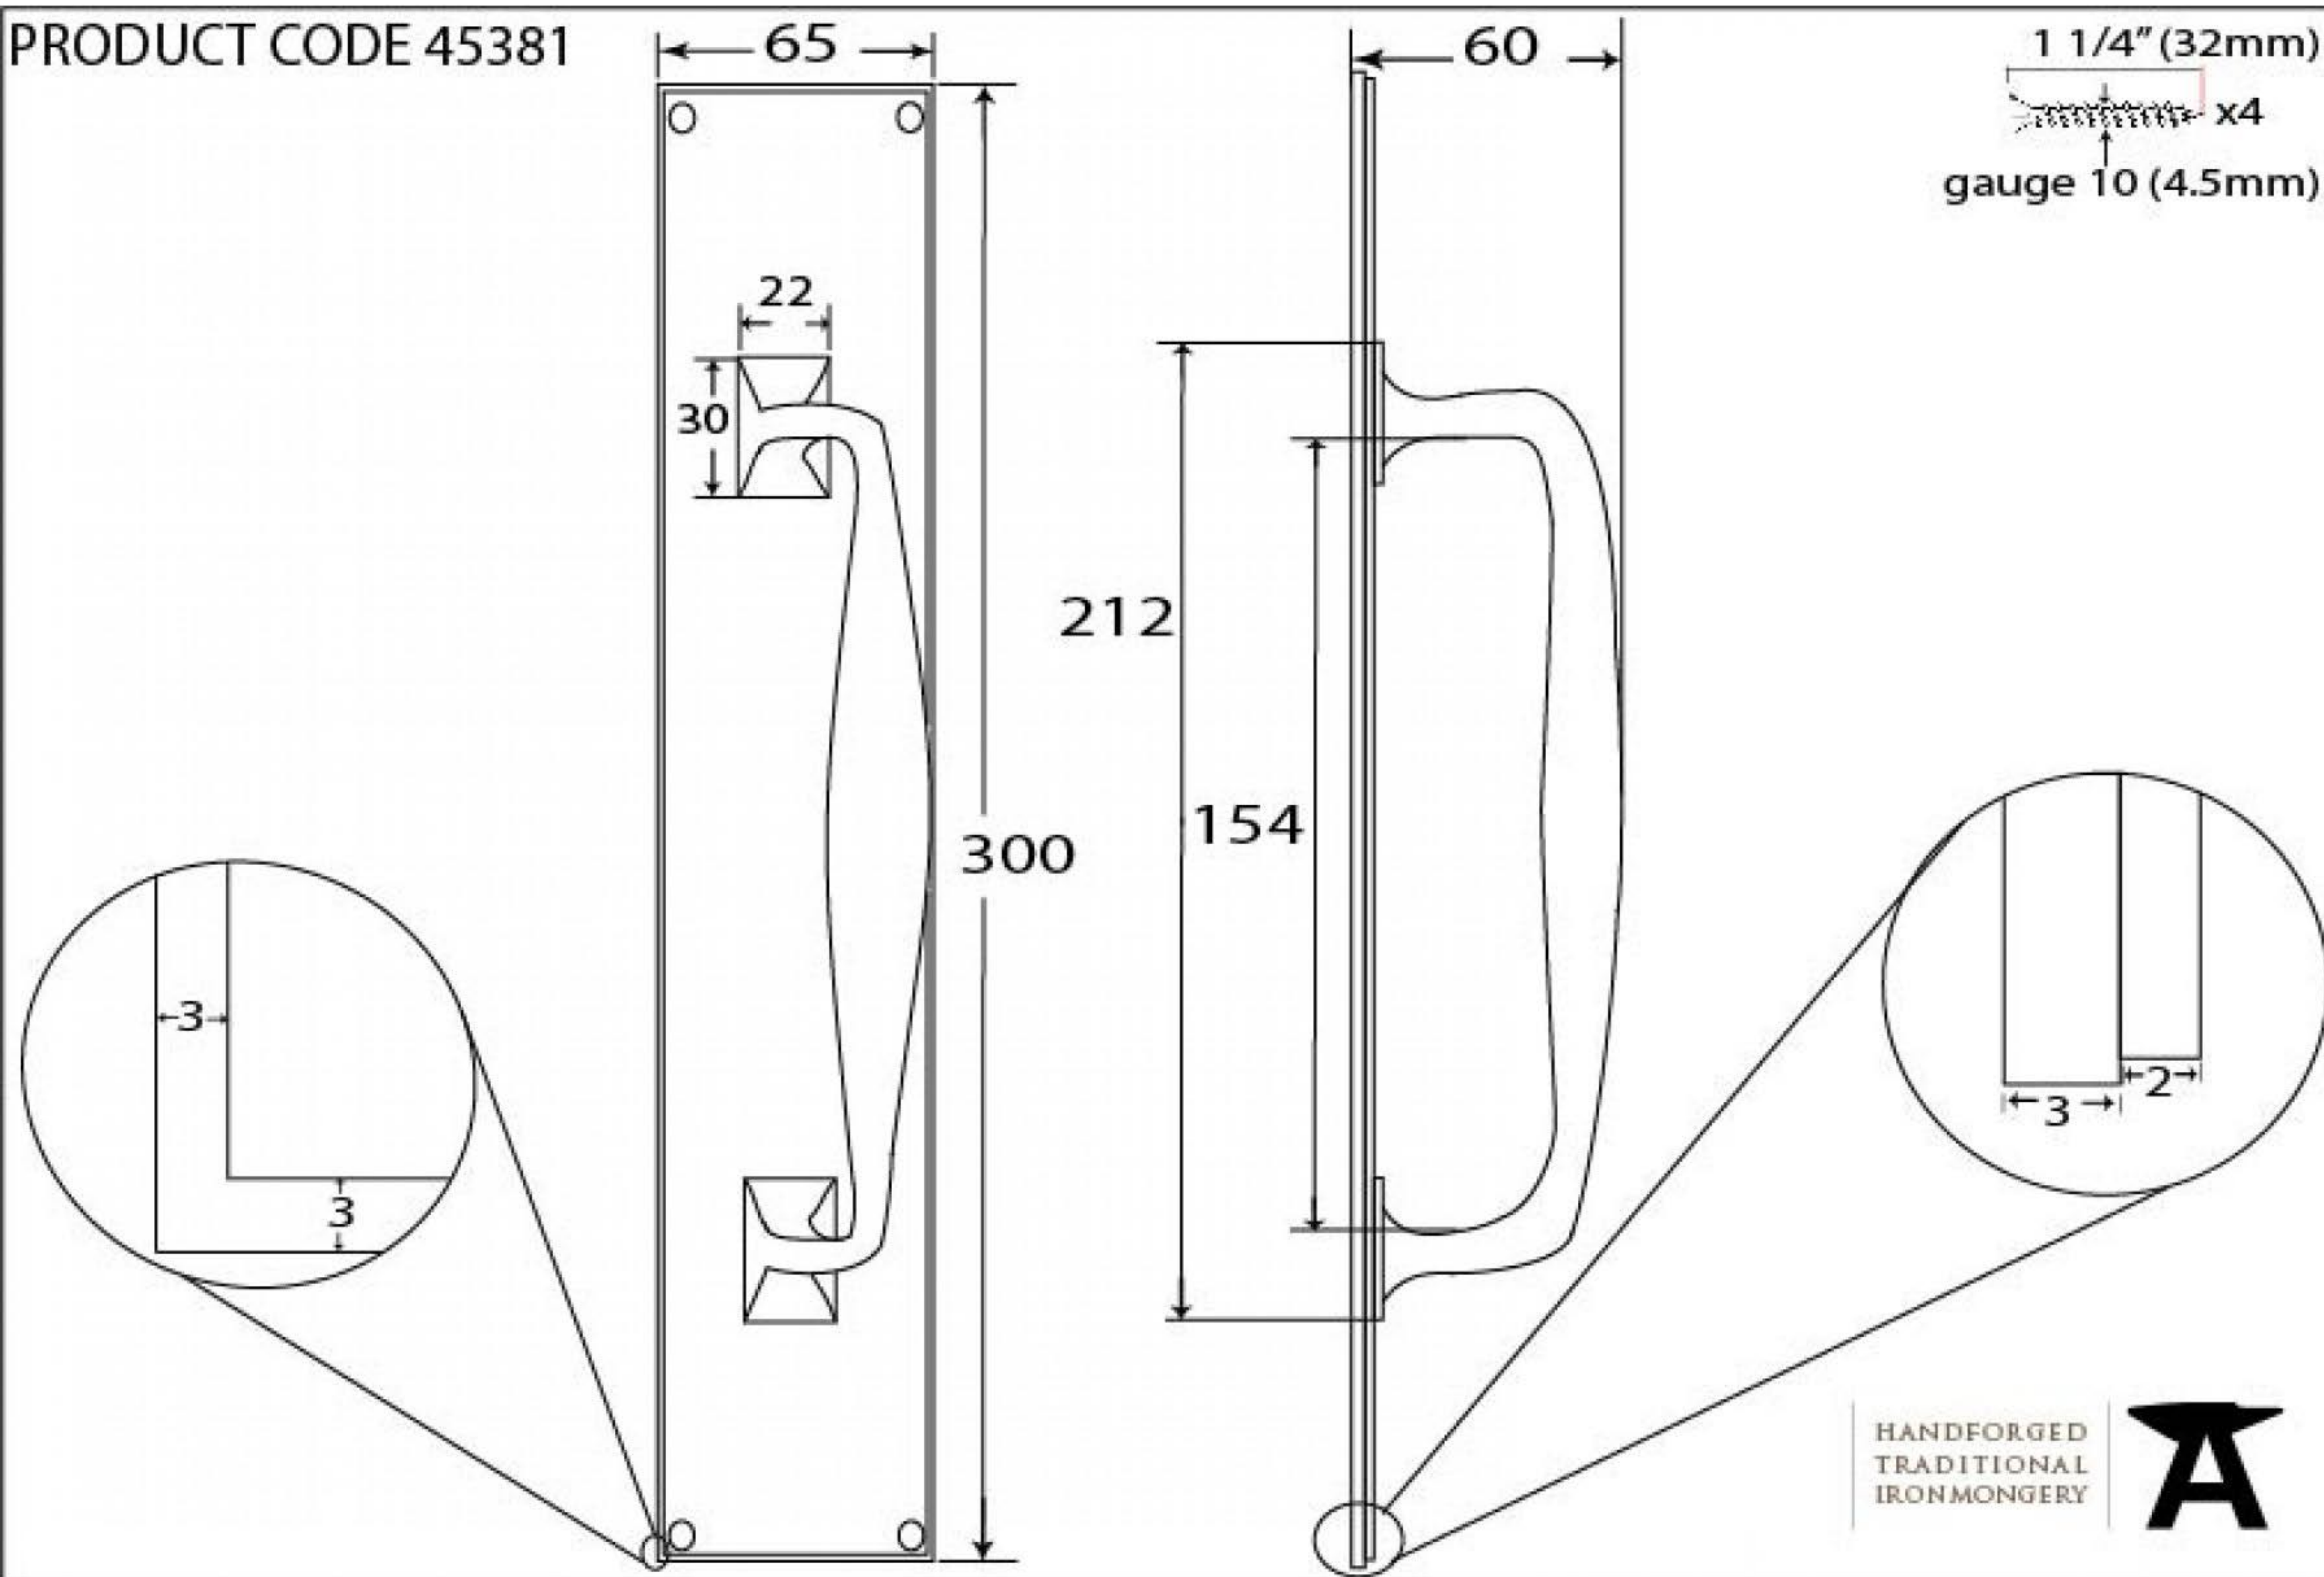

PRODUCT CODE 45381

HANDFORGED
TRADITIONAL
IRONMONGERY

Due to the hand crafted nature of our products all measurements are approximate and should be used as a guide only