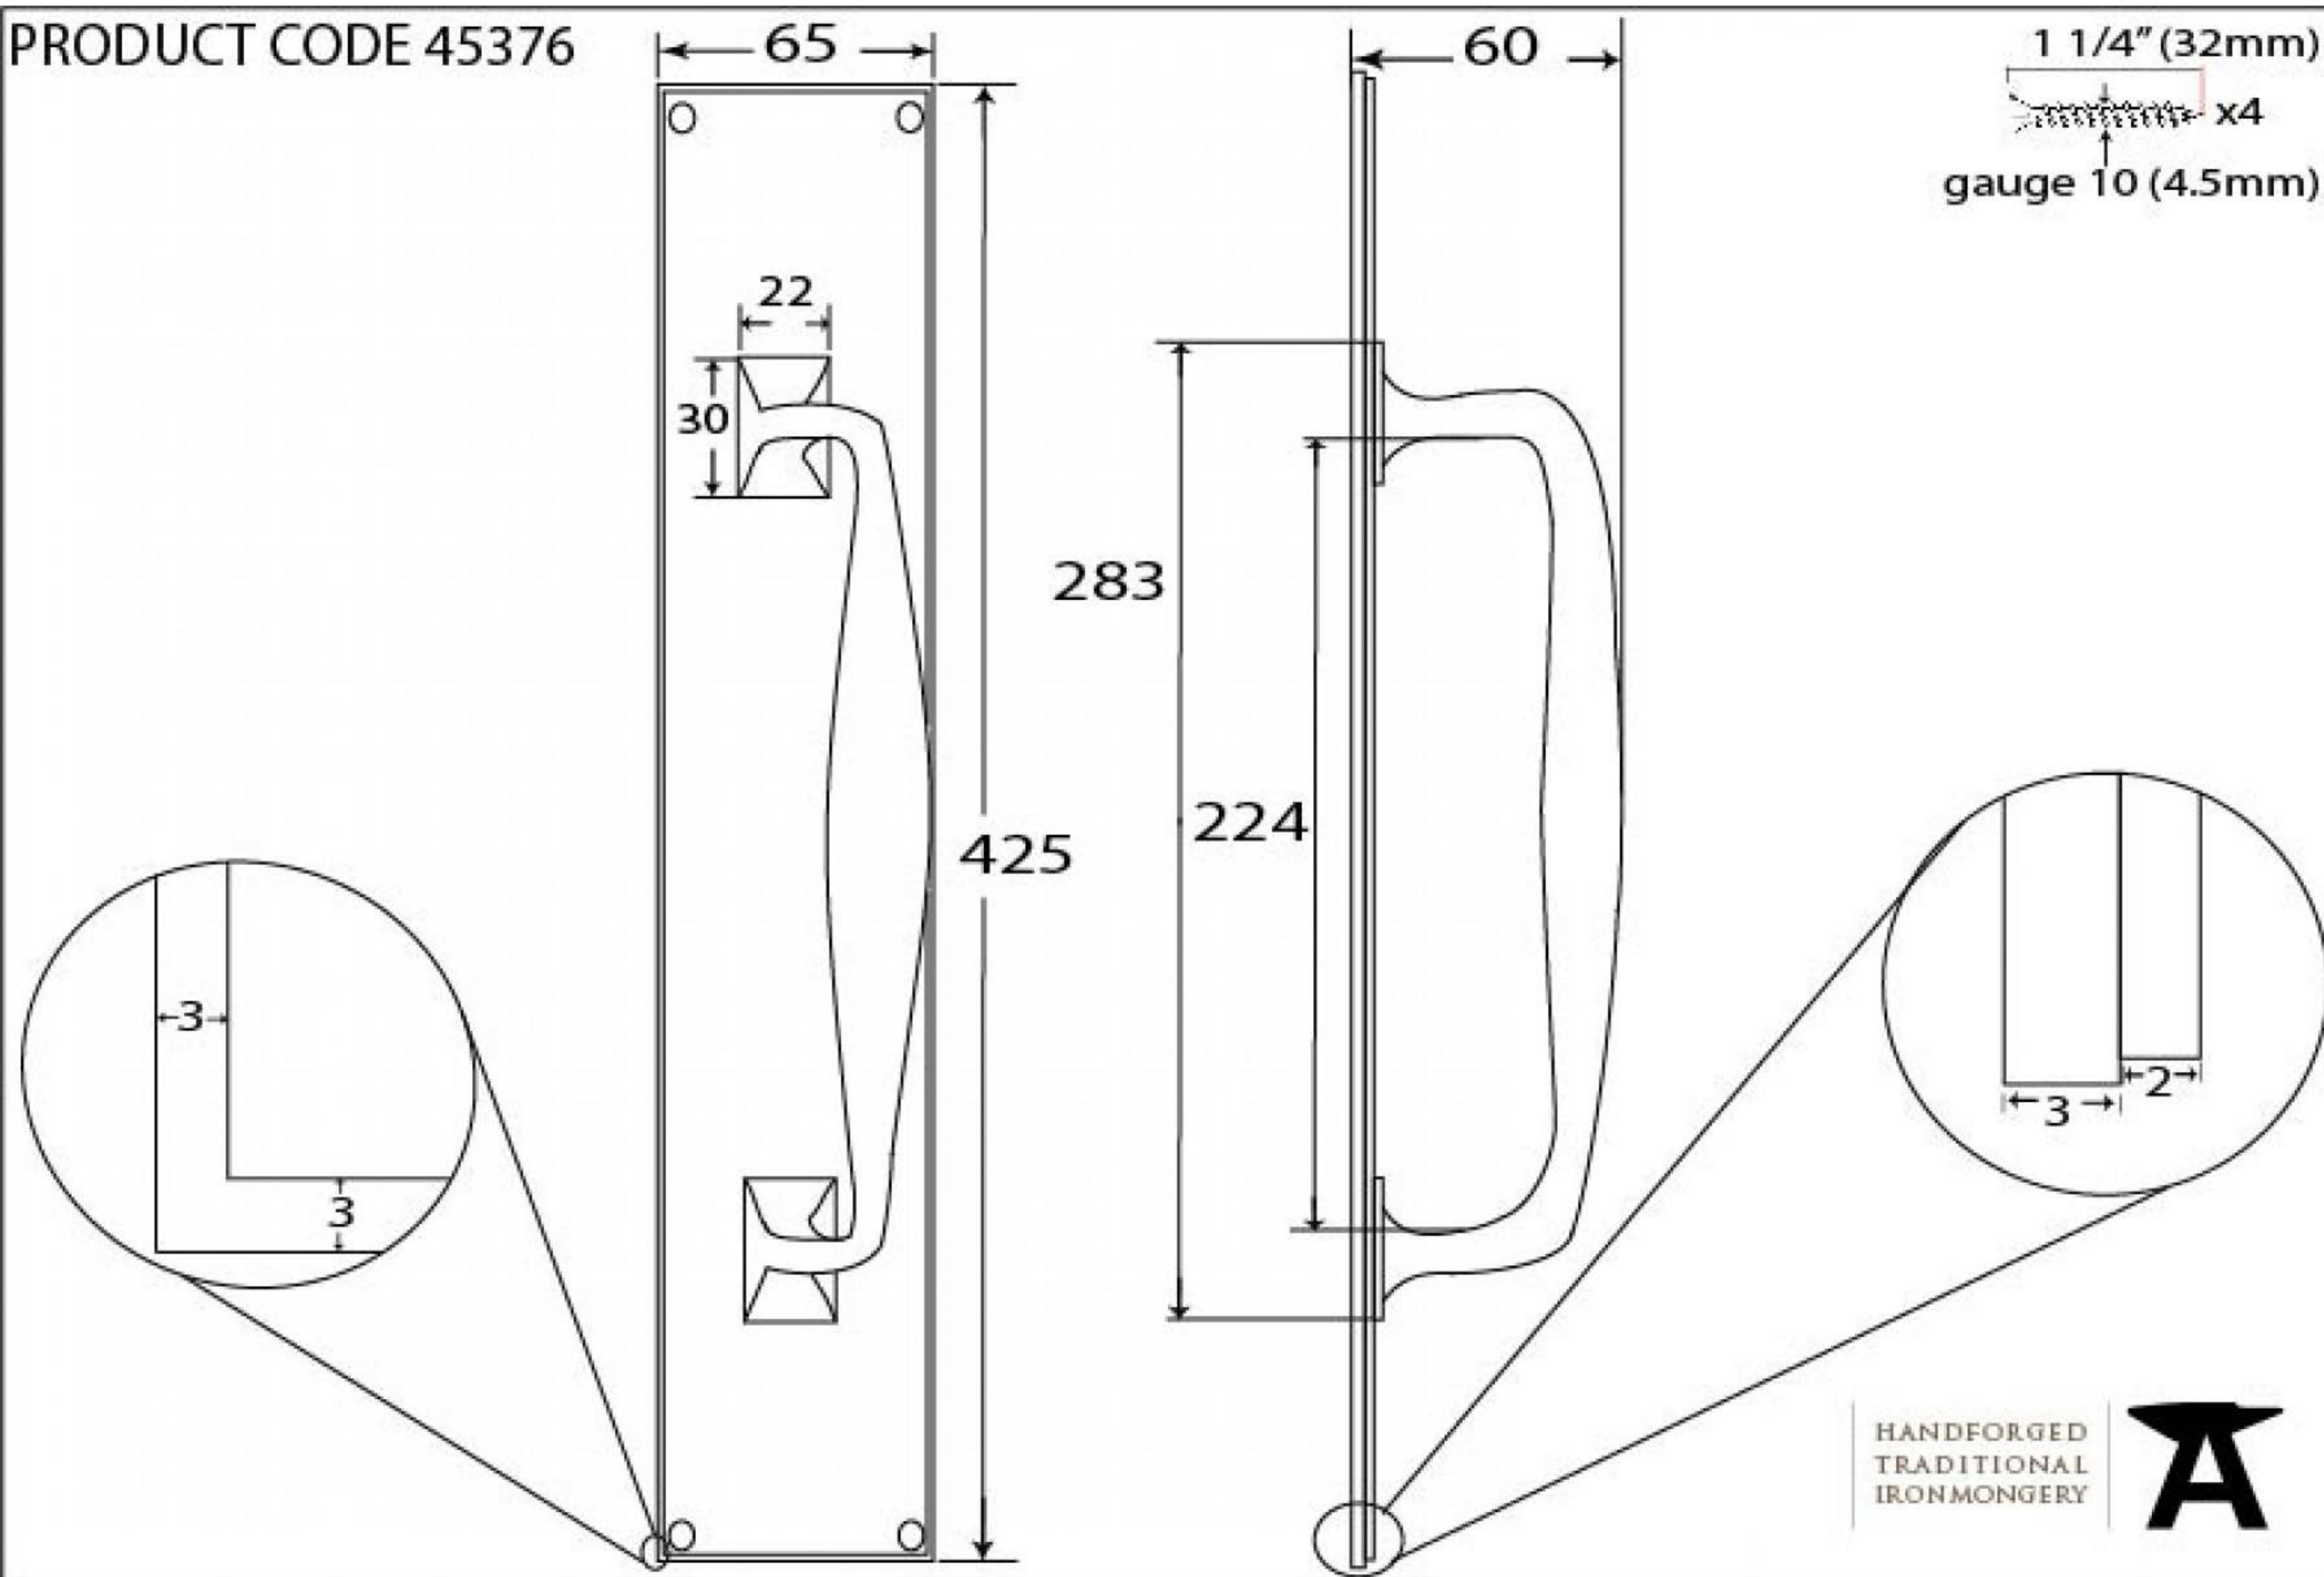

PRODUCT CODE 45376

1 1/4" (32mm)
x4
gauge 10 (4.5mm)

HANDFORGED
TRADITIONAL
IRONMONGERY

Due to the hand crafted nature of our products all measurements are approximate and should be used as a guide only