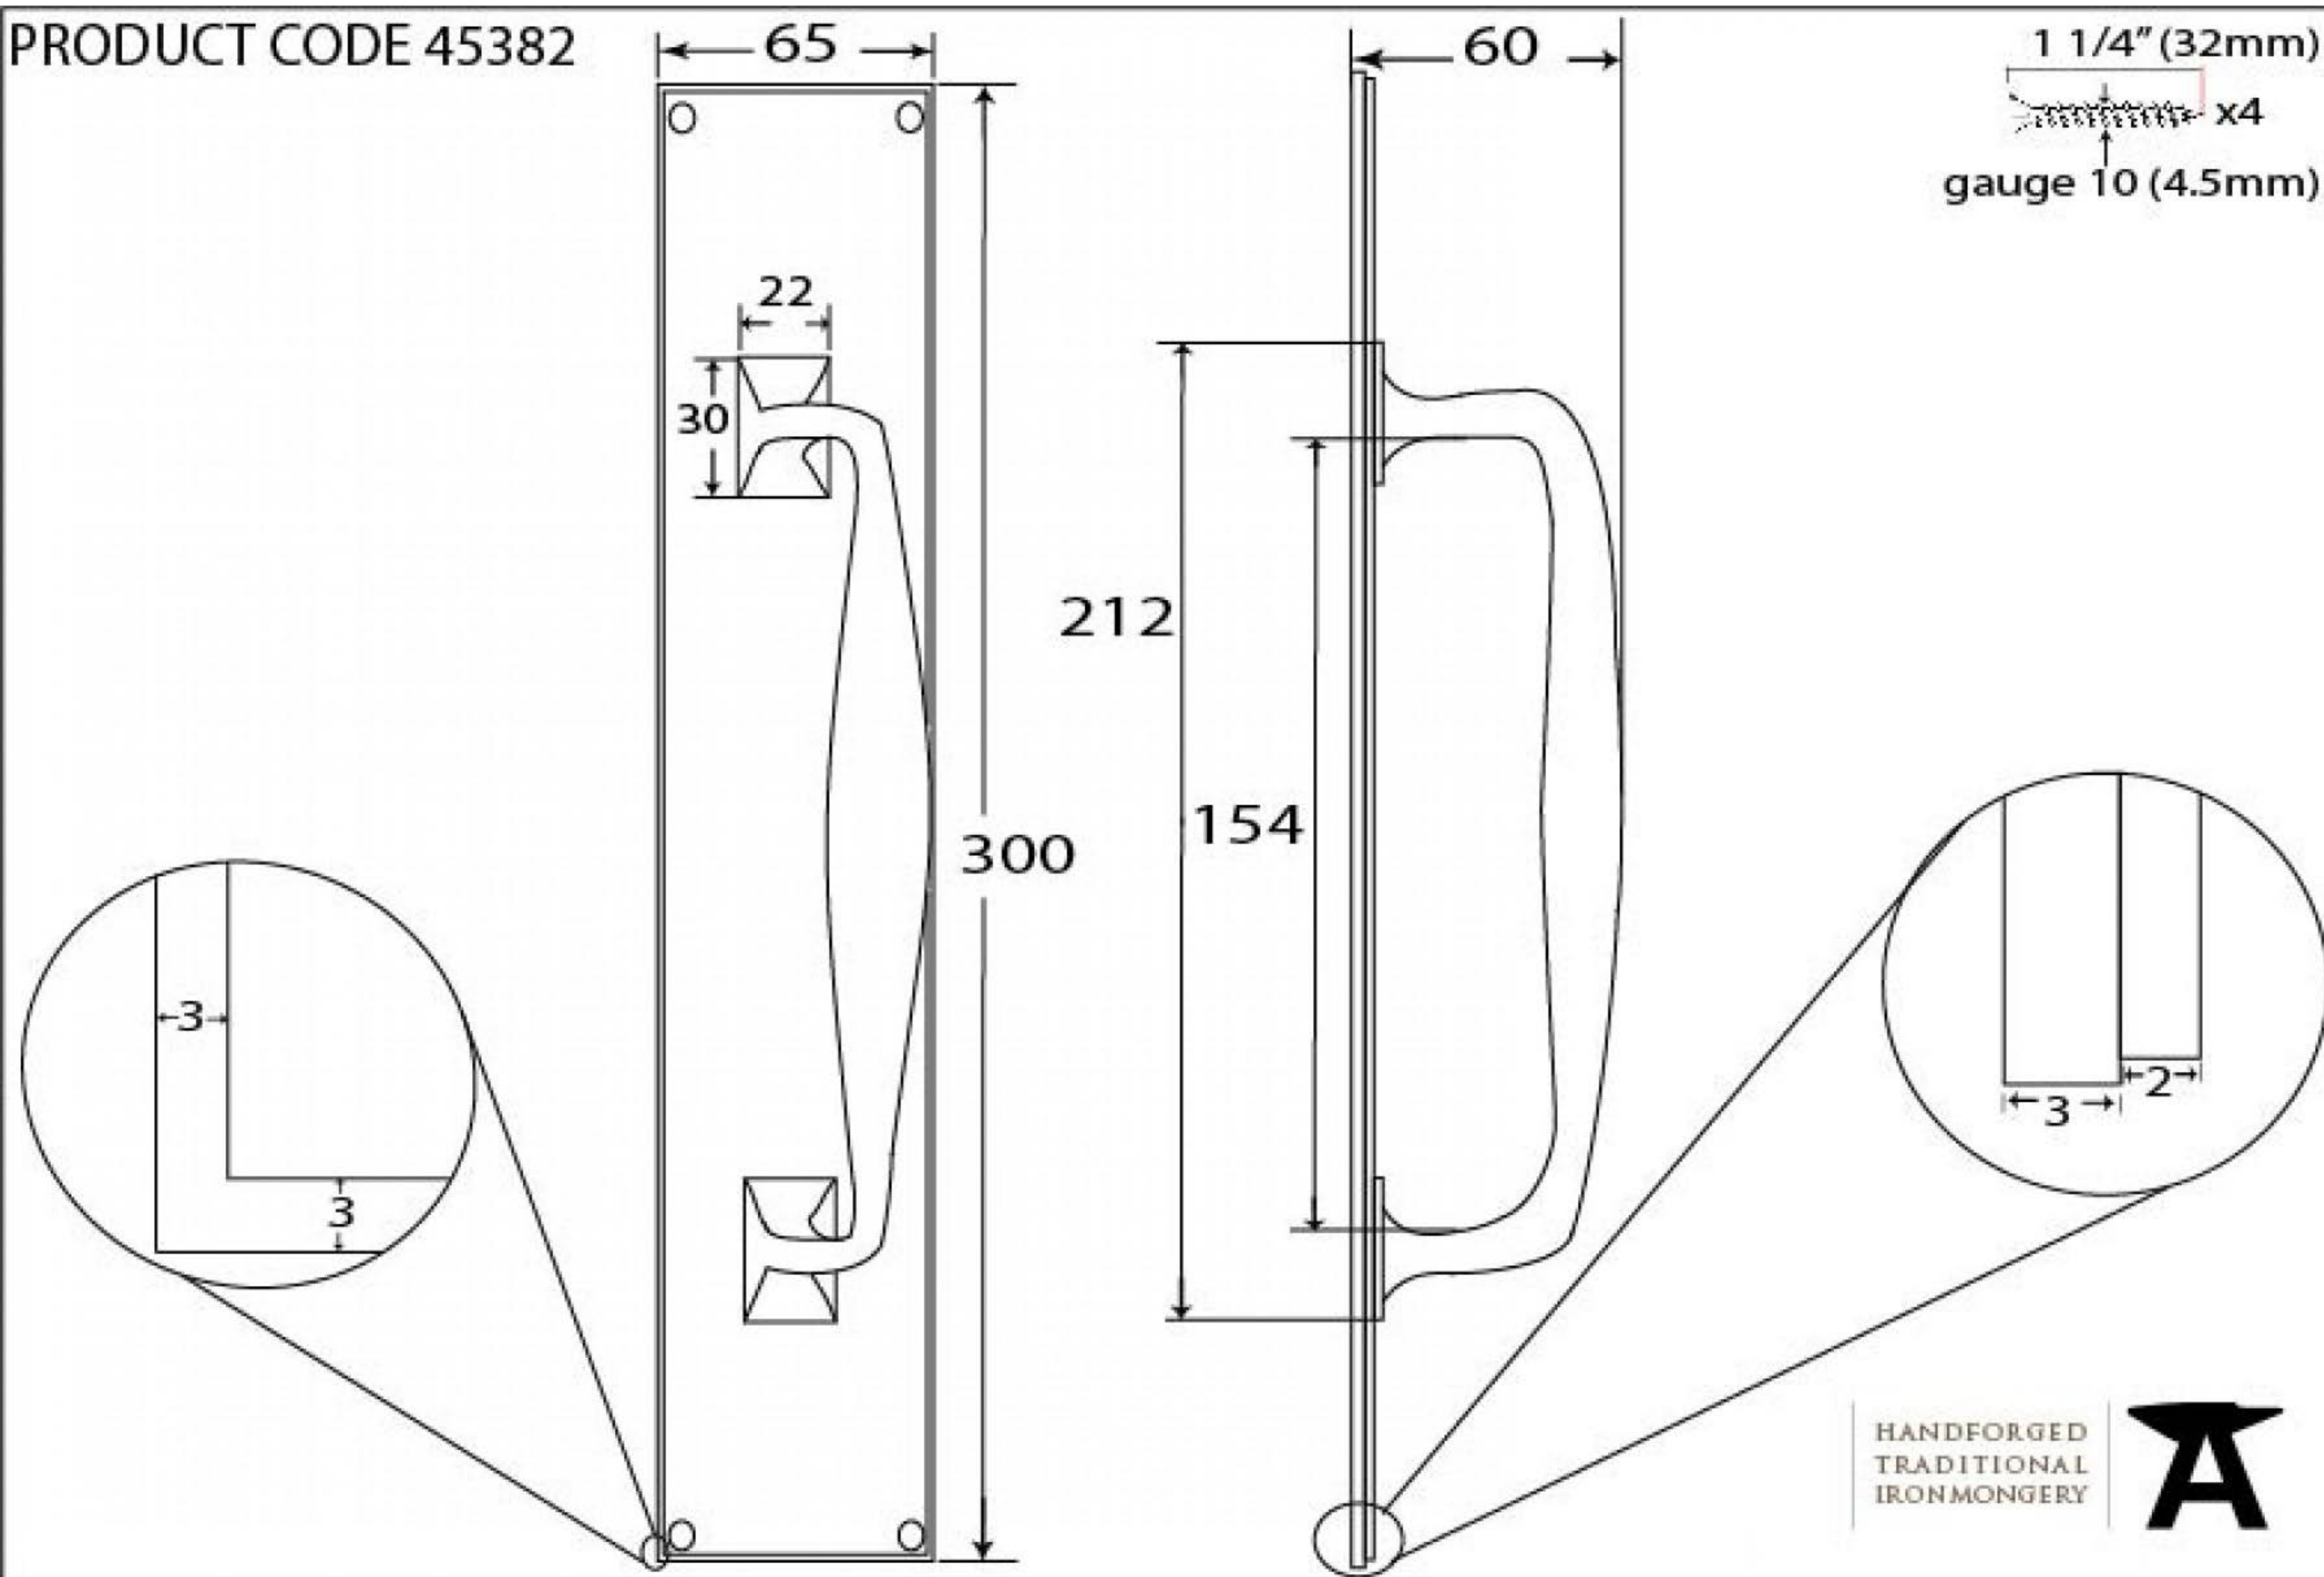

PRODUCT CODE 45382

HANDFORGED
TRADITIONAL
IRONMONGERY

Due to the hand crafted nature of our products all measurements are approximate and should be used as a guide only