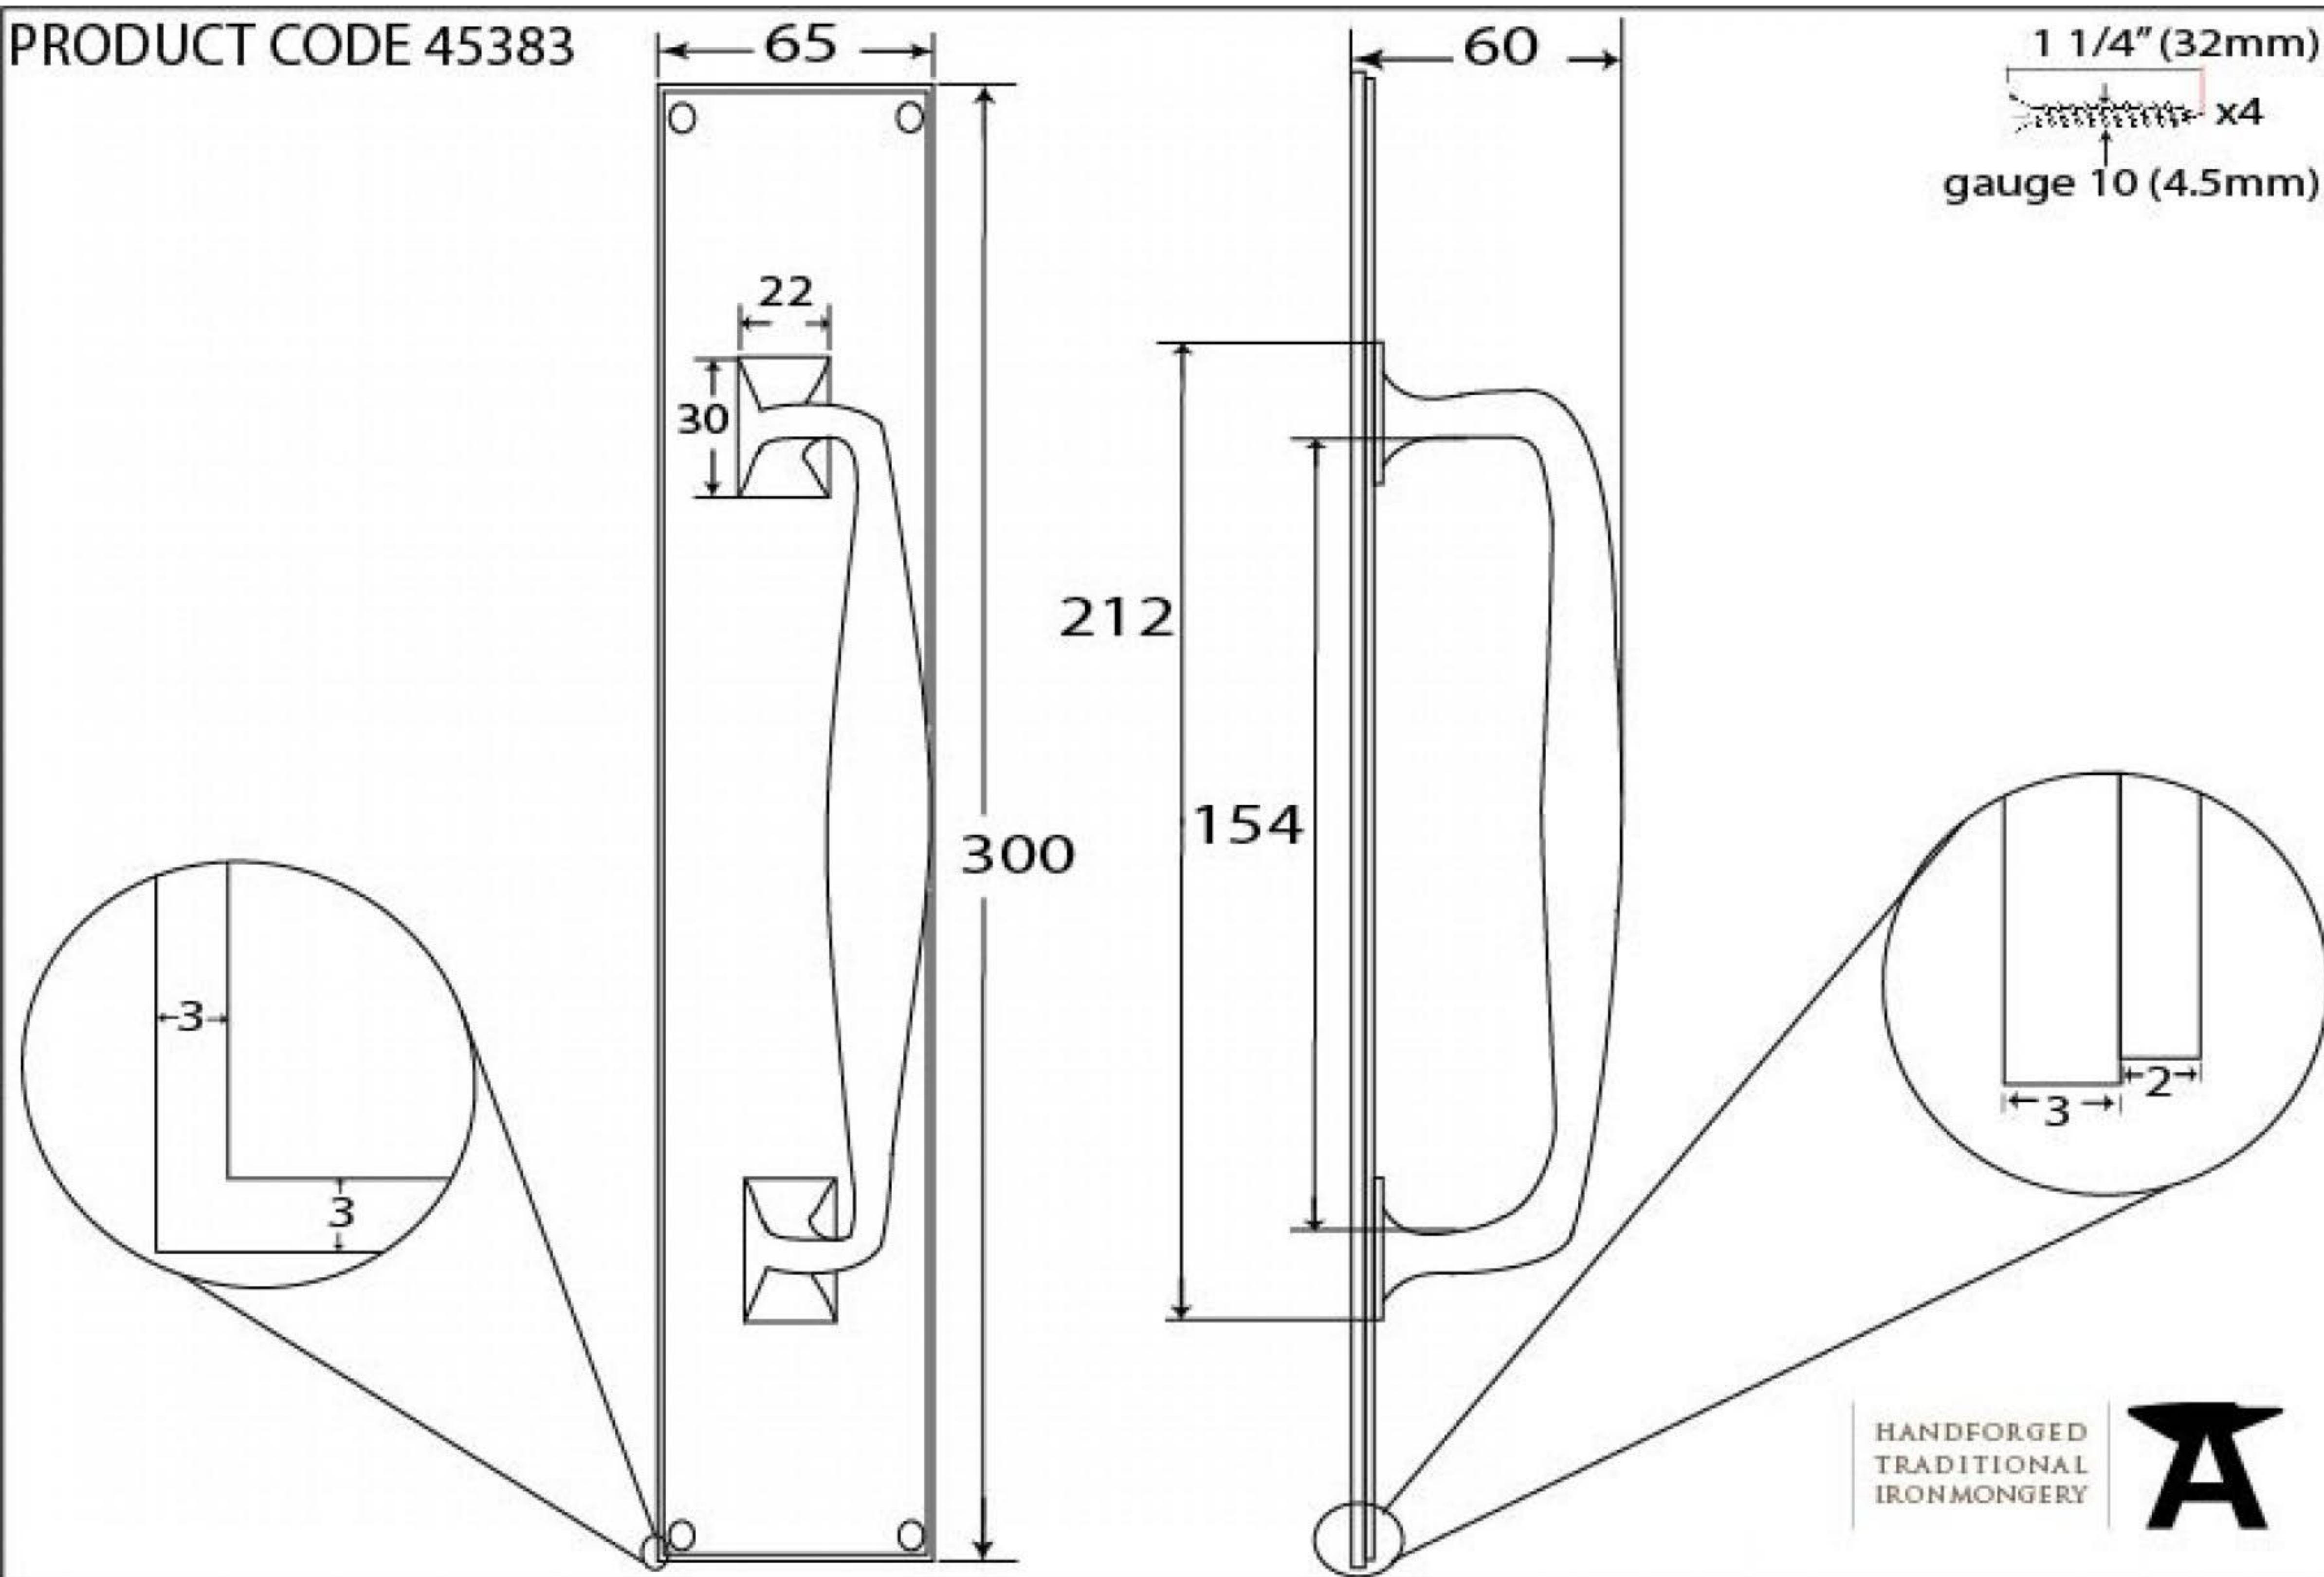

PRODUCT CODE 45383

HANDFORGED
TRADITIONAL
IRONMONGERY

Due to the hand crafted nature of our products all measurements are approximate and should be used as a guide only