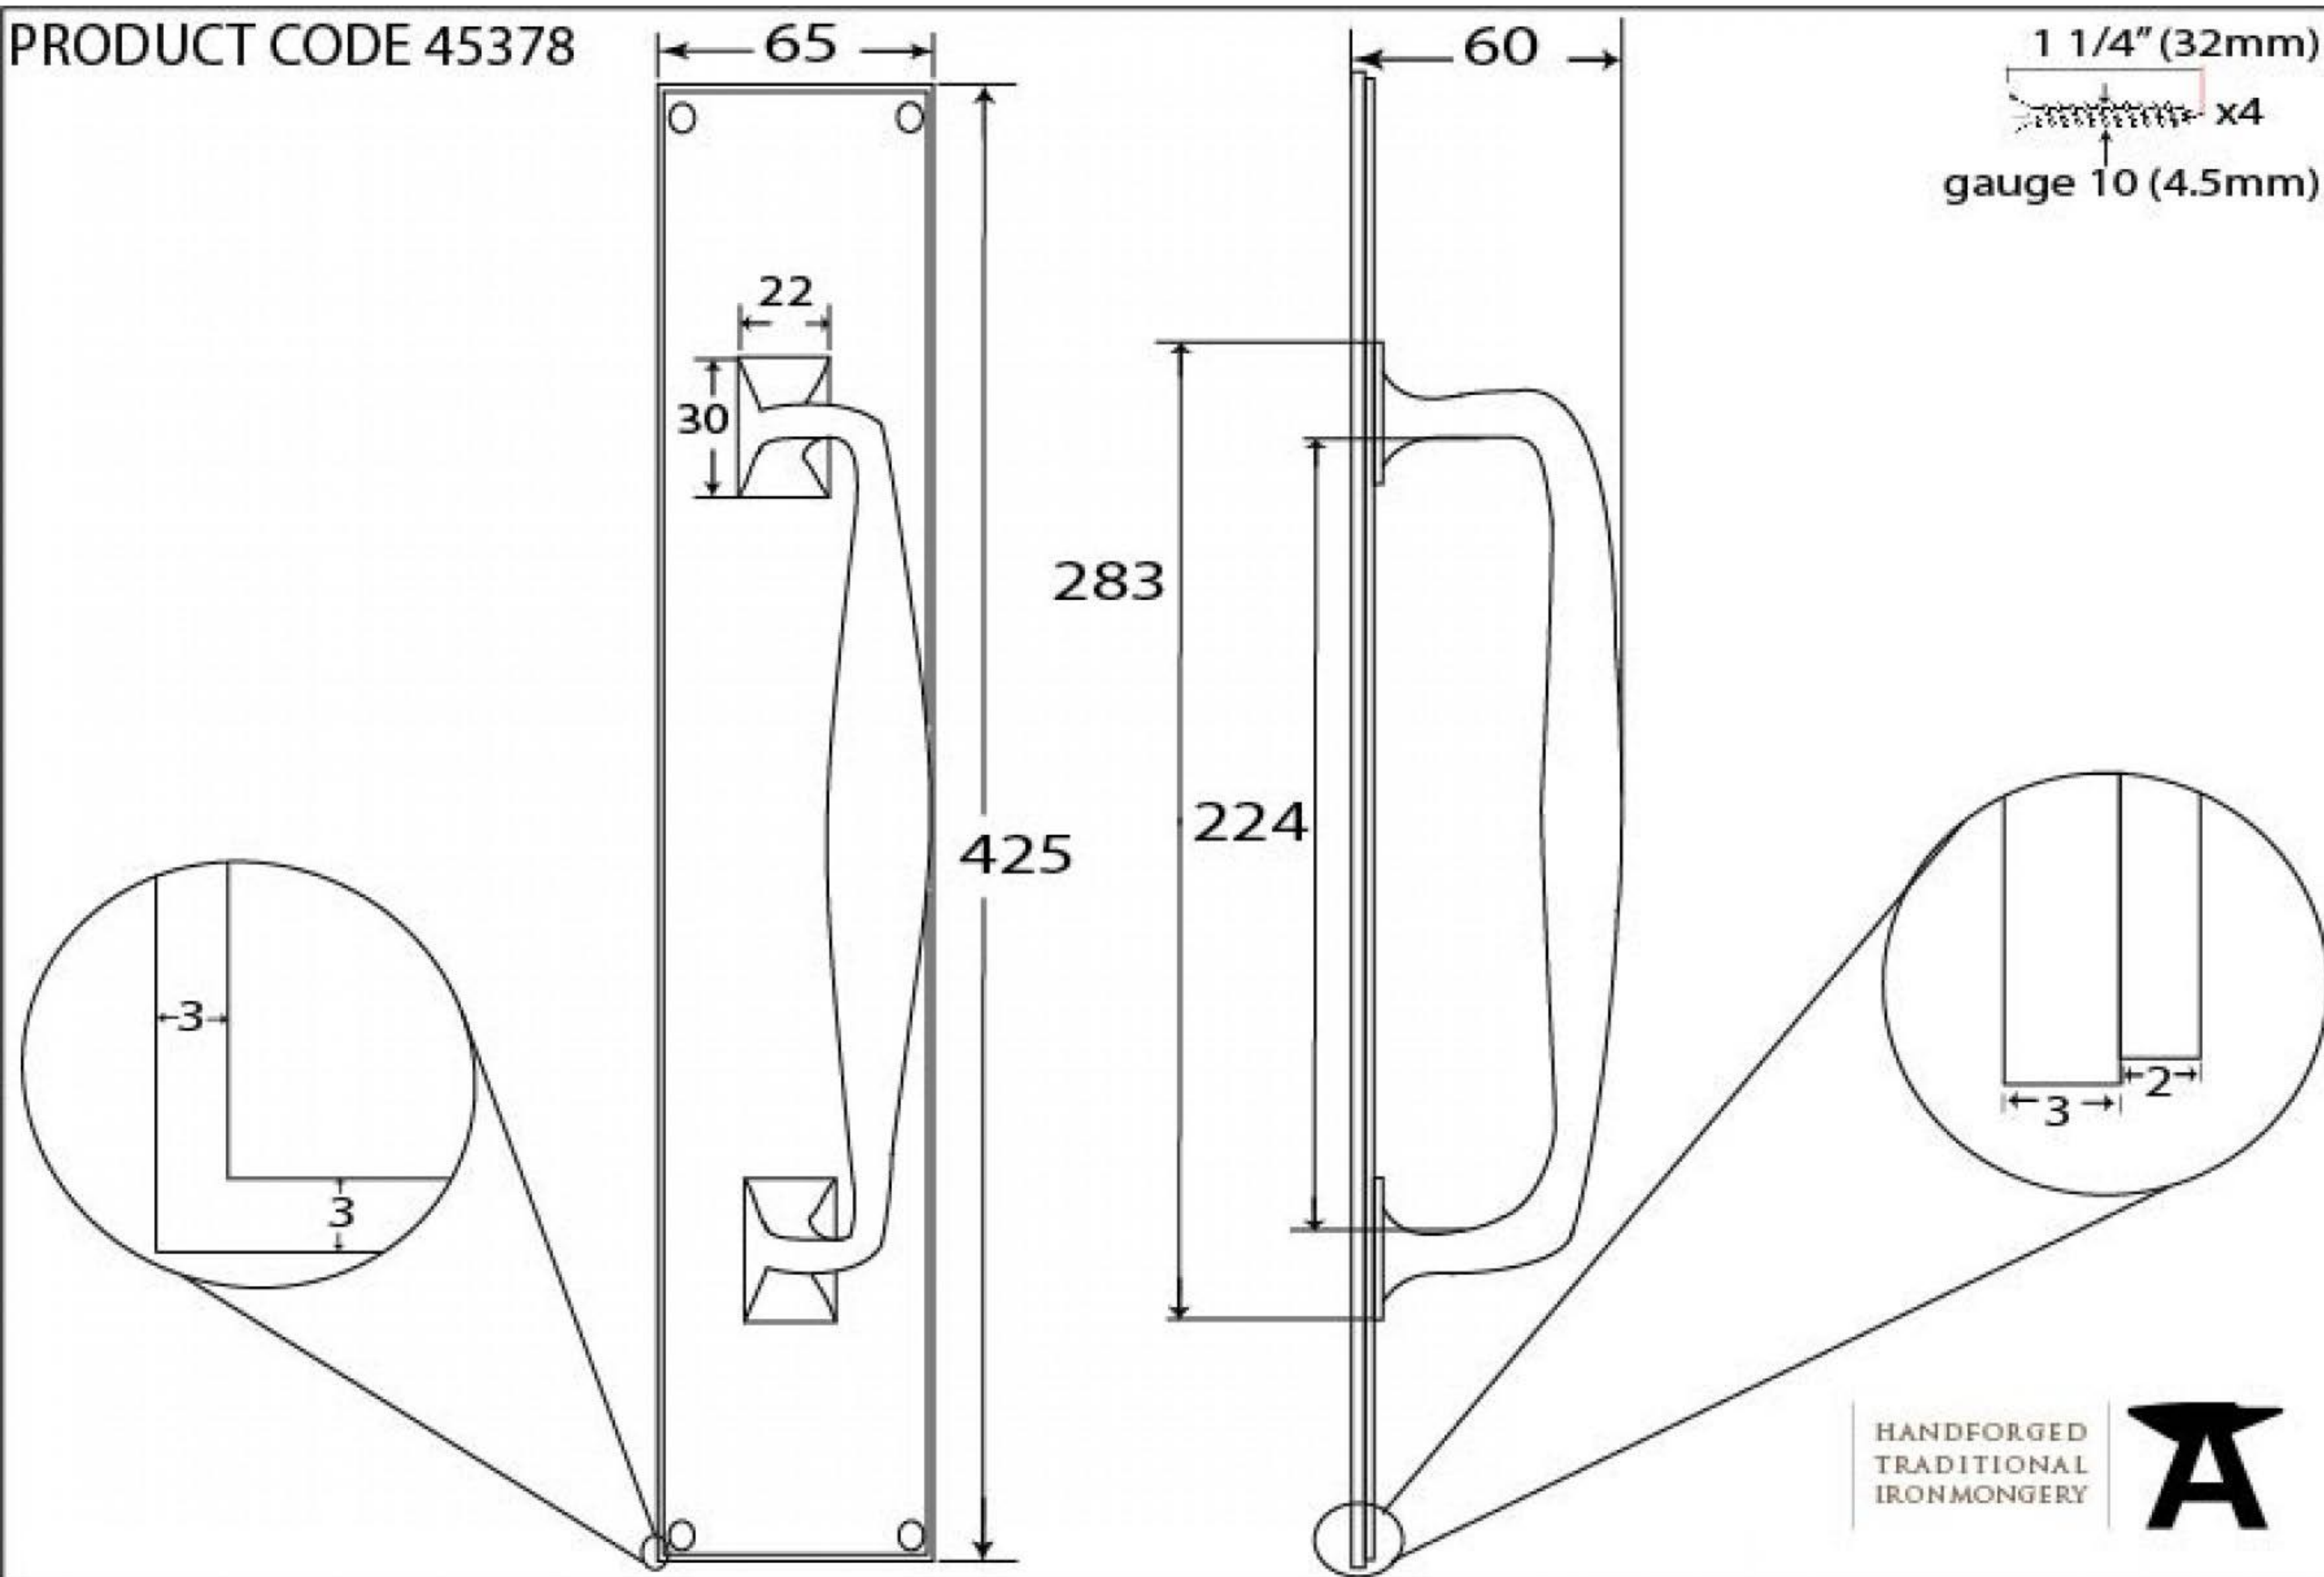

PRODUCT CODE 45378

HANDFORGED
TRADITIONAL
IRONMONGERY

Due to the hand crafted nature of our products all measurements are approximate and should be used as a guide only