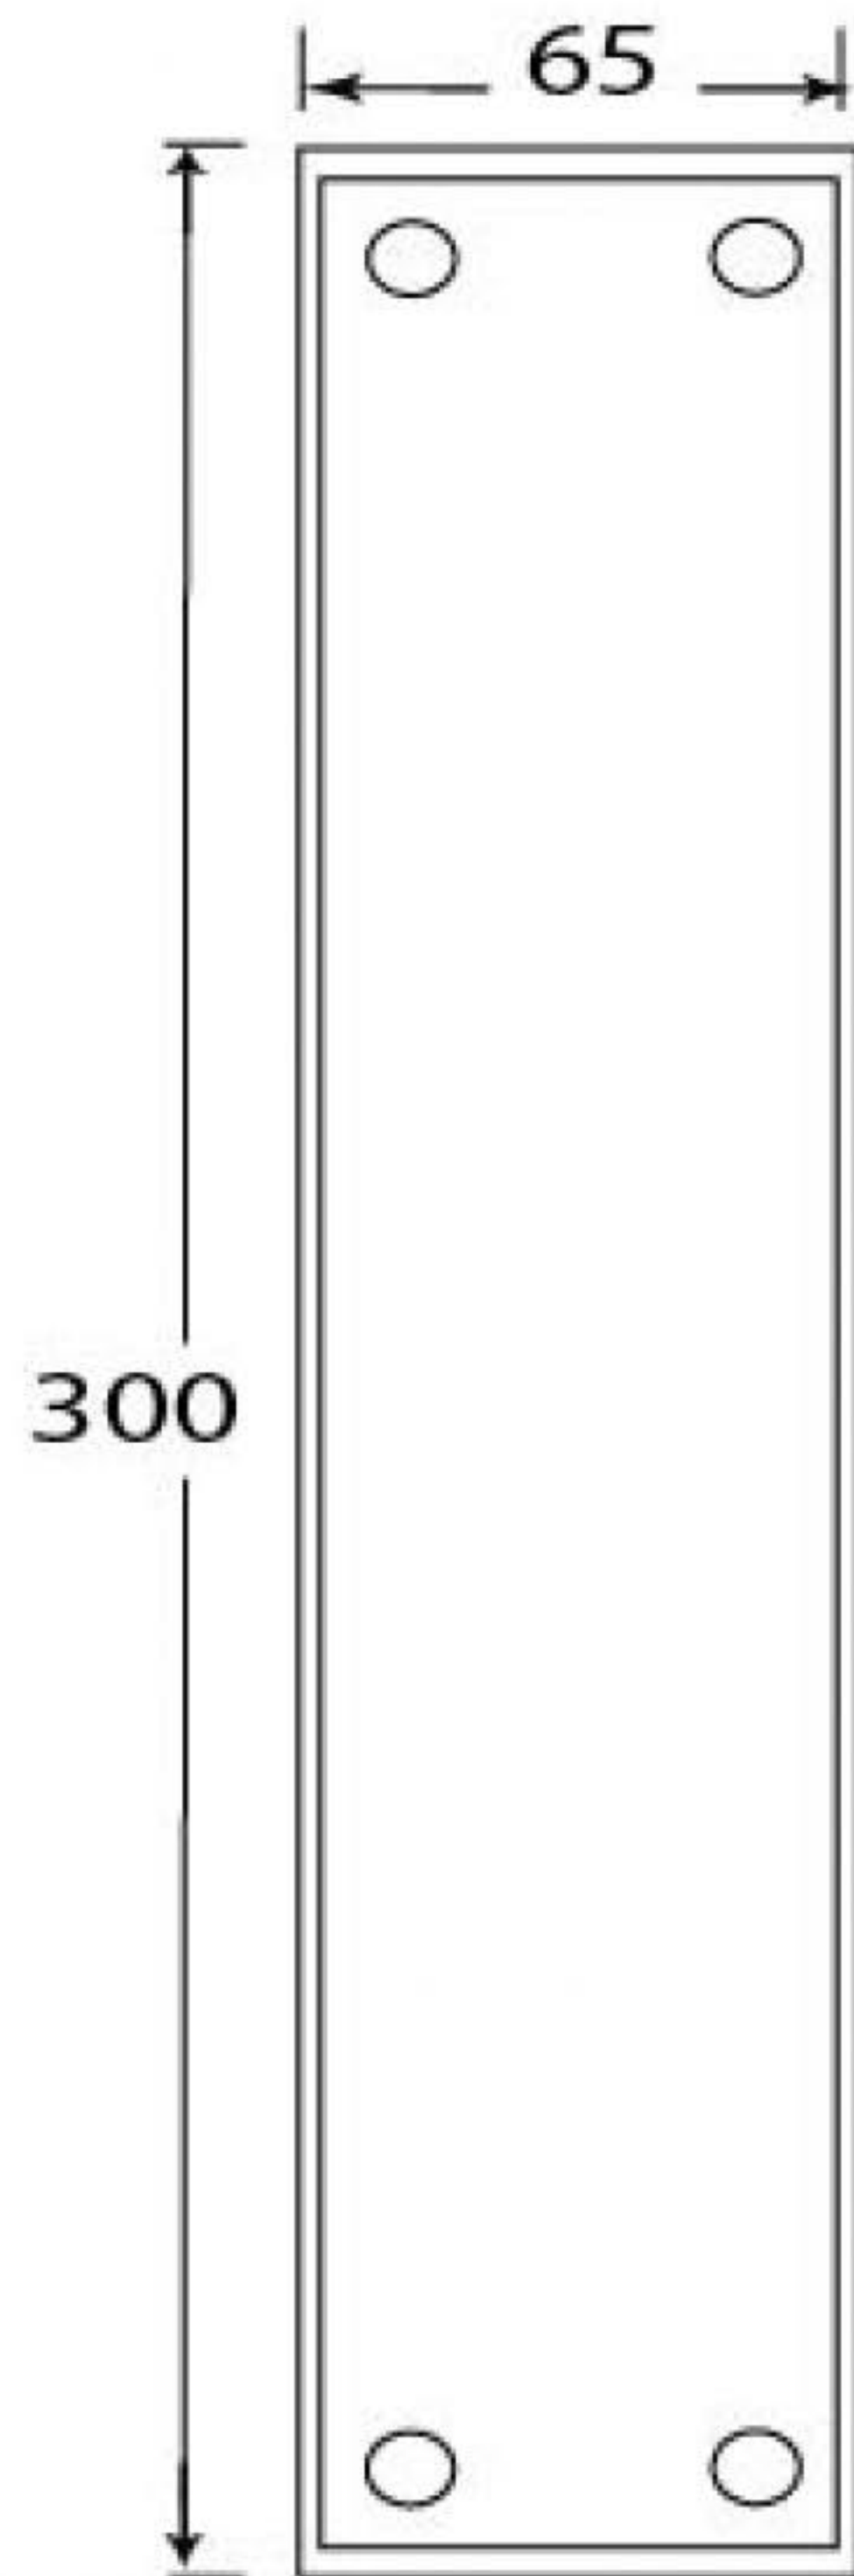

PRODUCT CODE 45389

1 1/4" (32mm)  
x4  
gauge 10 (4.5mm)

HANDFORGED  
TRADITIONAL  
IRONMONGERY

Due to the hand crafted nature of our products all measurements are approximate and should be used as a guide only