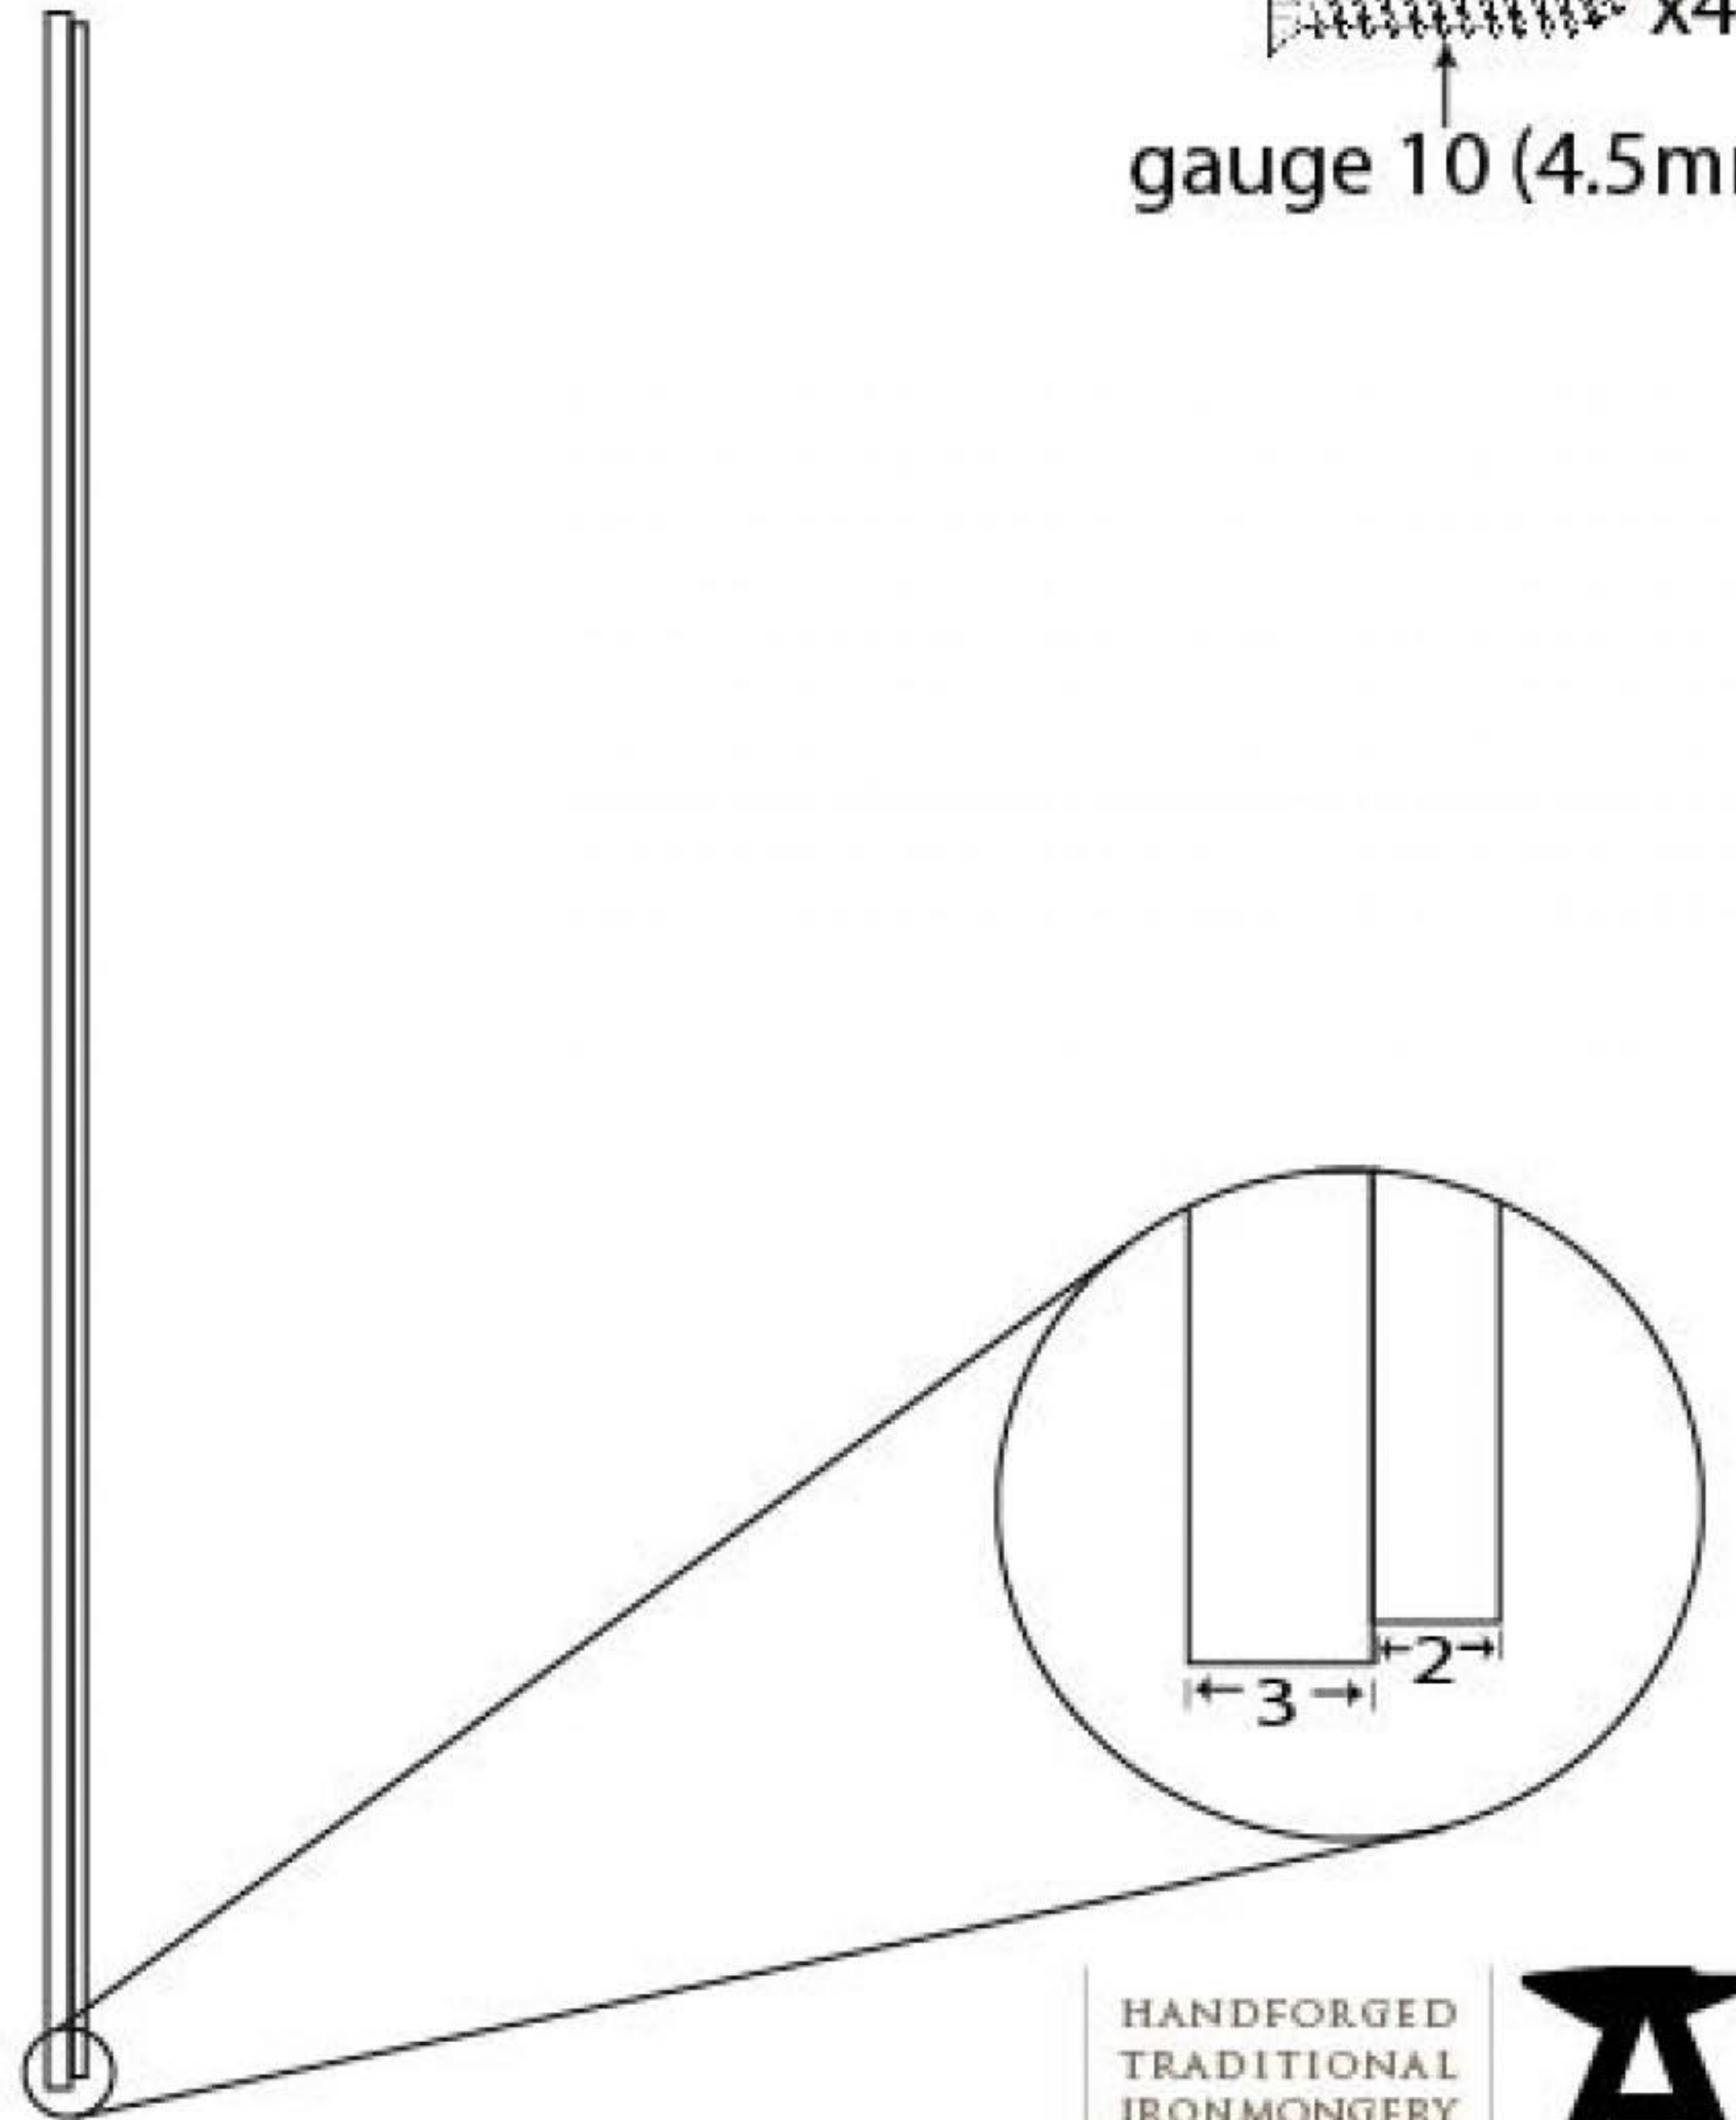

PRODUCT CODE 45389

1 1/4" (32mm)  
x4  
gauge 10 (4.5mm)

HANDFORGED  
TRADITIONAL  
IRONMONGERY

Due to the hand crafted nature of our products all measurements are approximate and should be used as a guide only