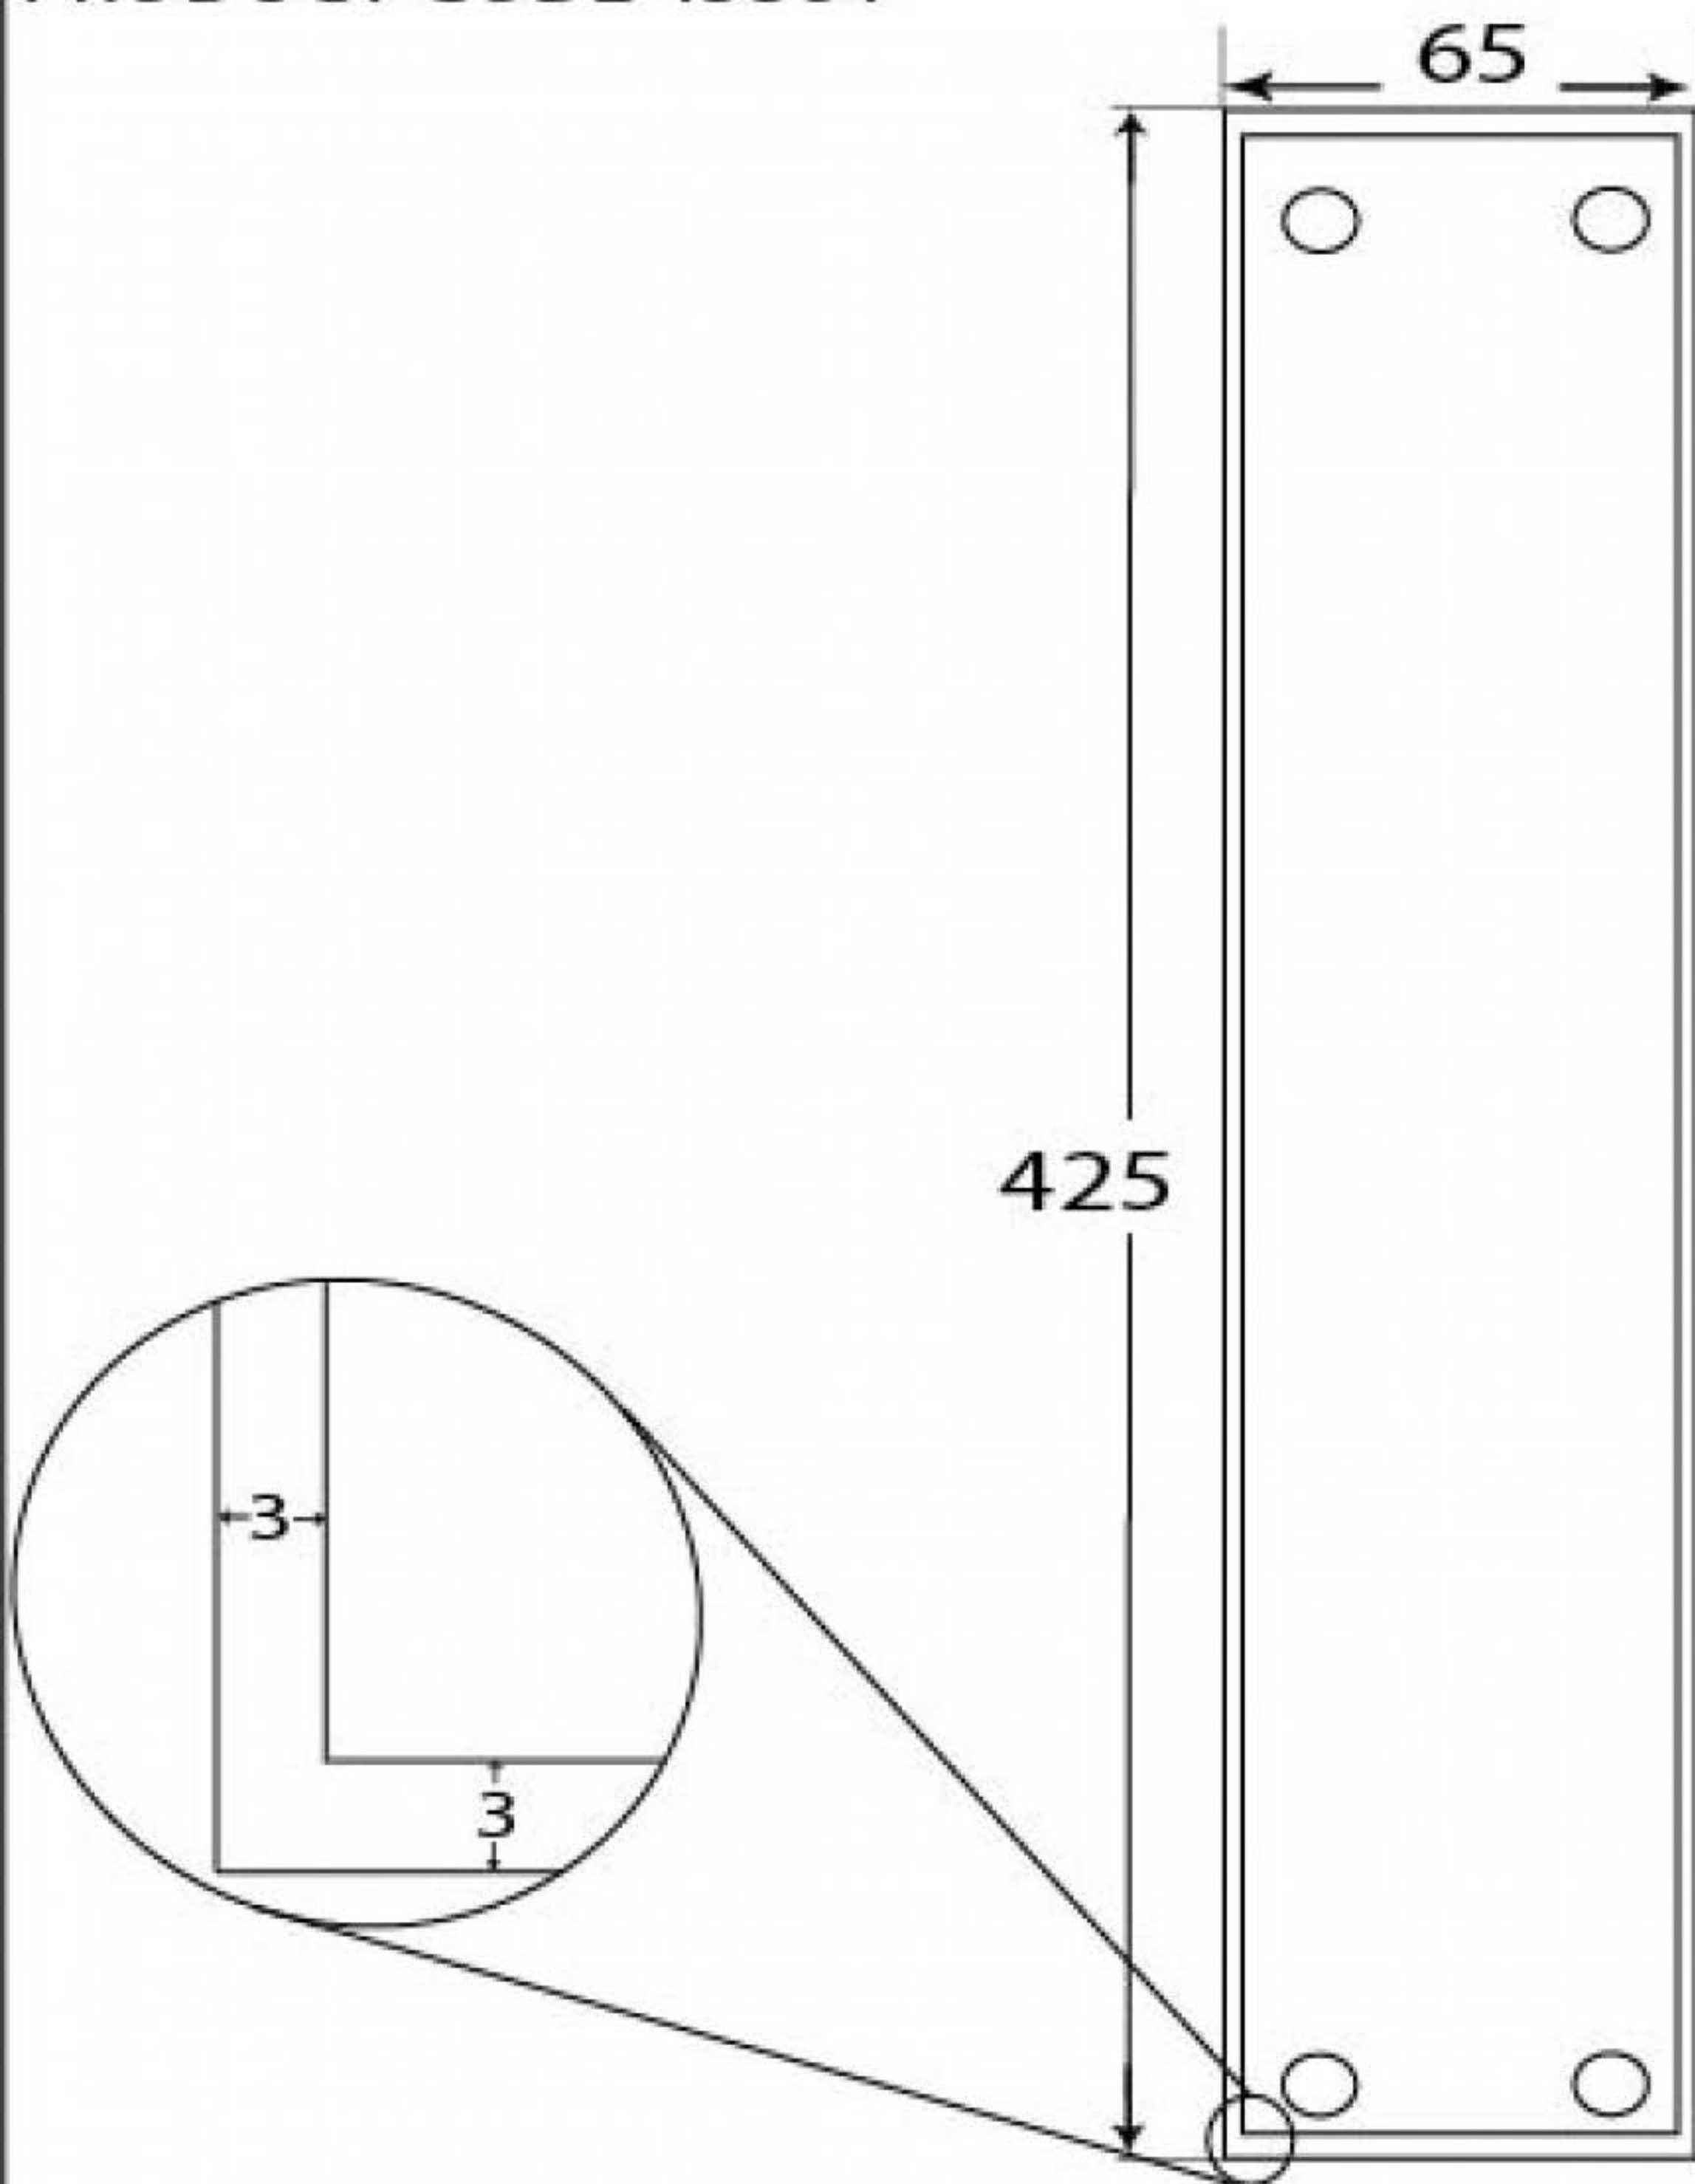

PRODUCT CODE 45384

HANDFORGED
TRADITIONAL
IRONMONGERY

Due to the hand crafted nature of our products all measurements are approximate and should be used as a guide only