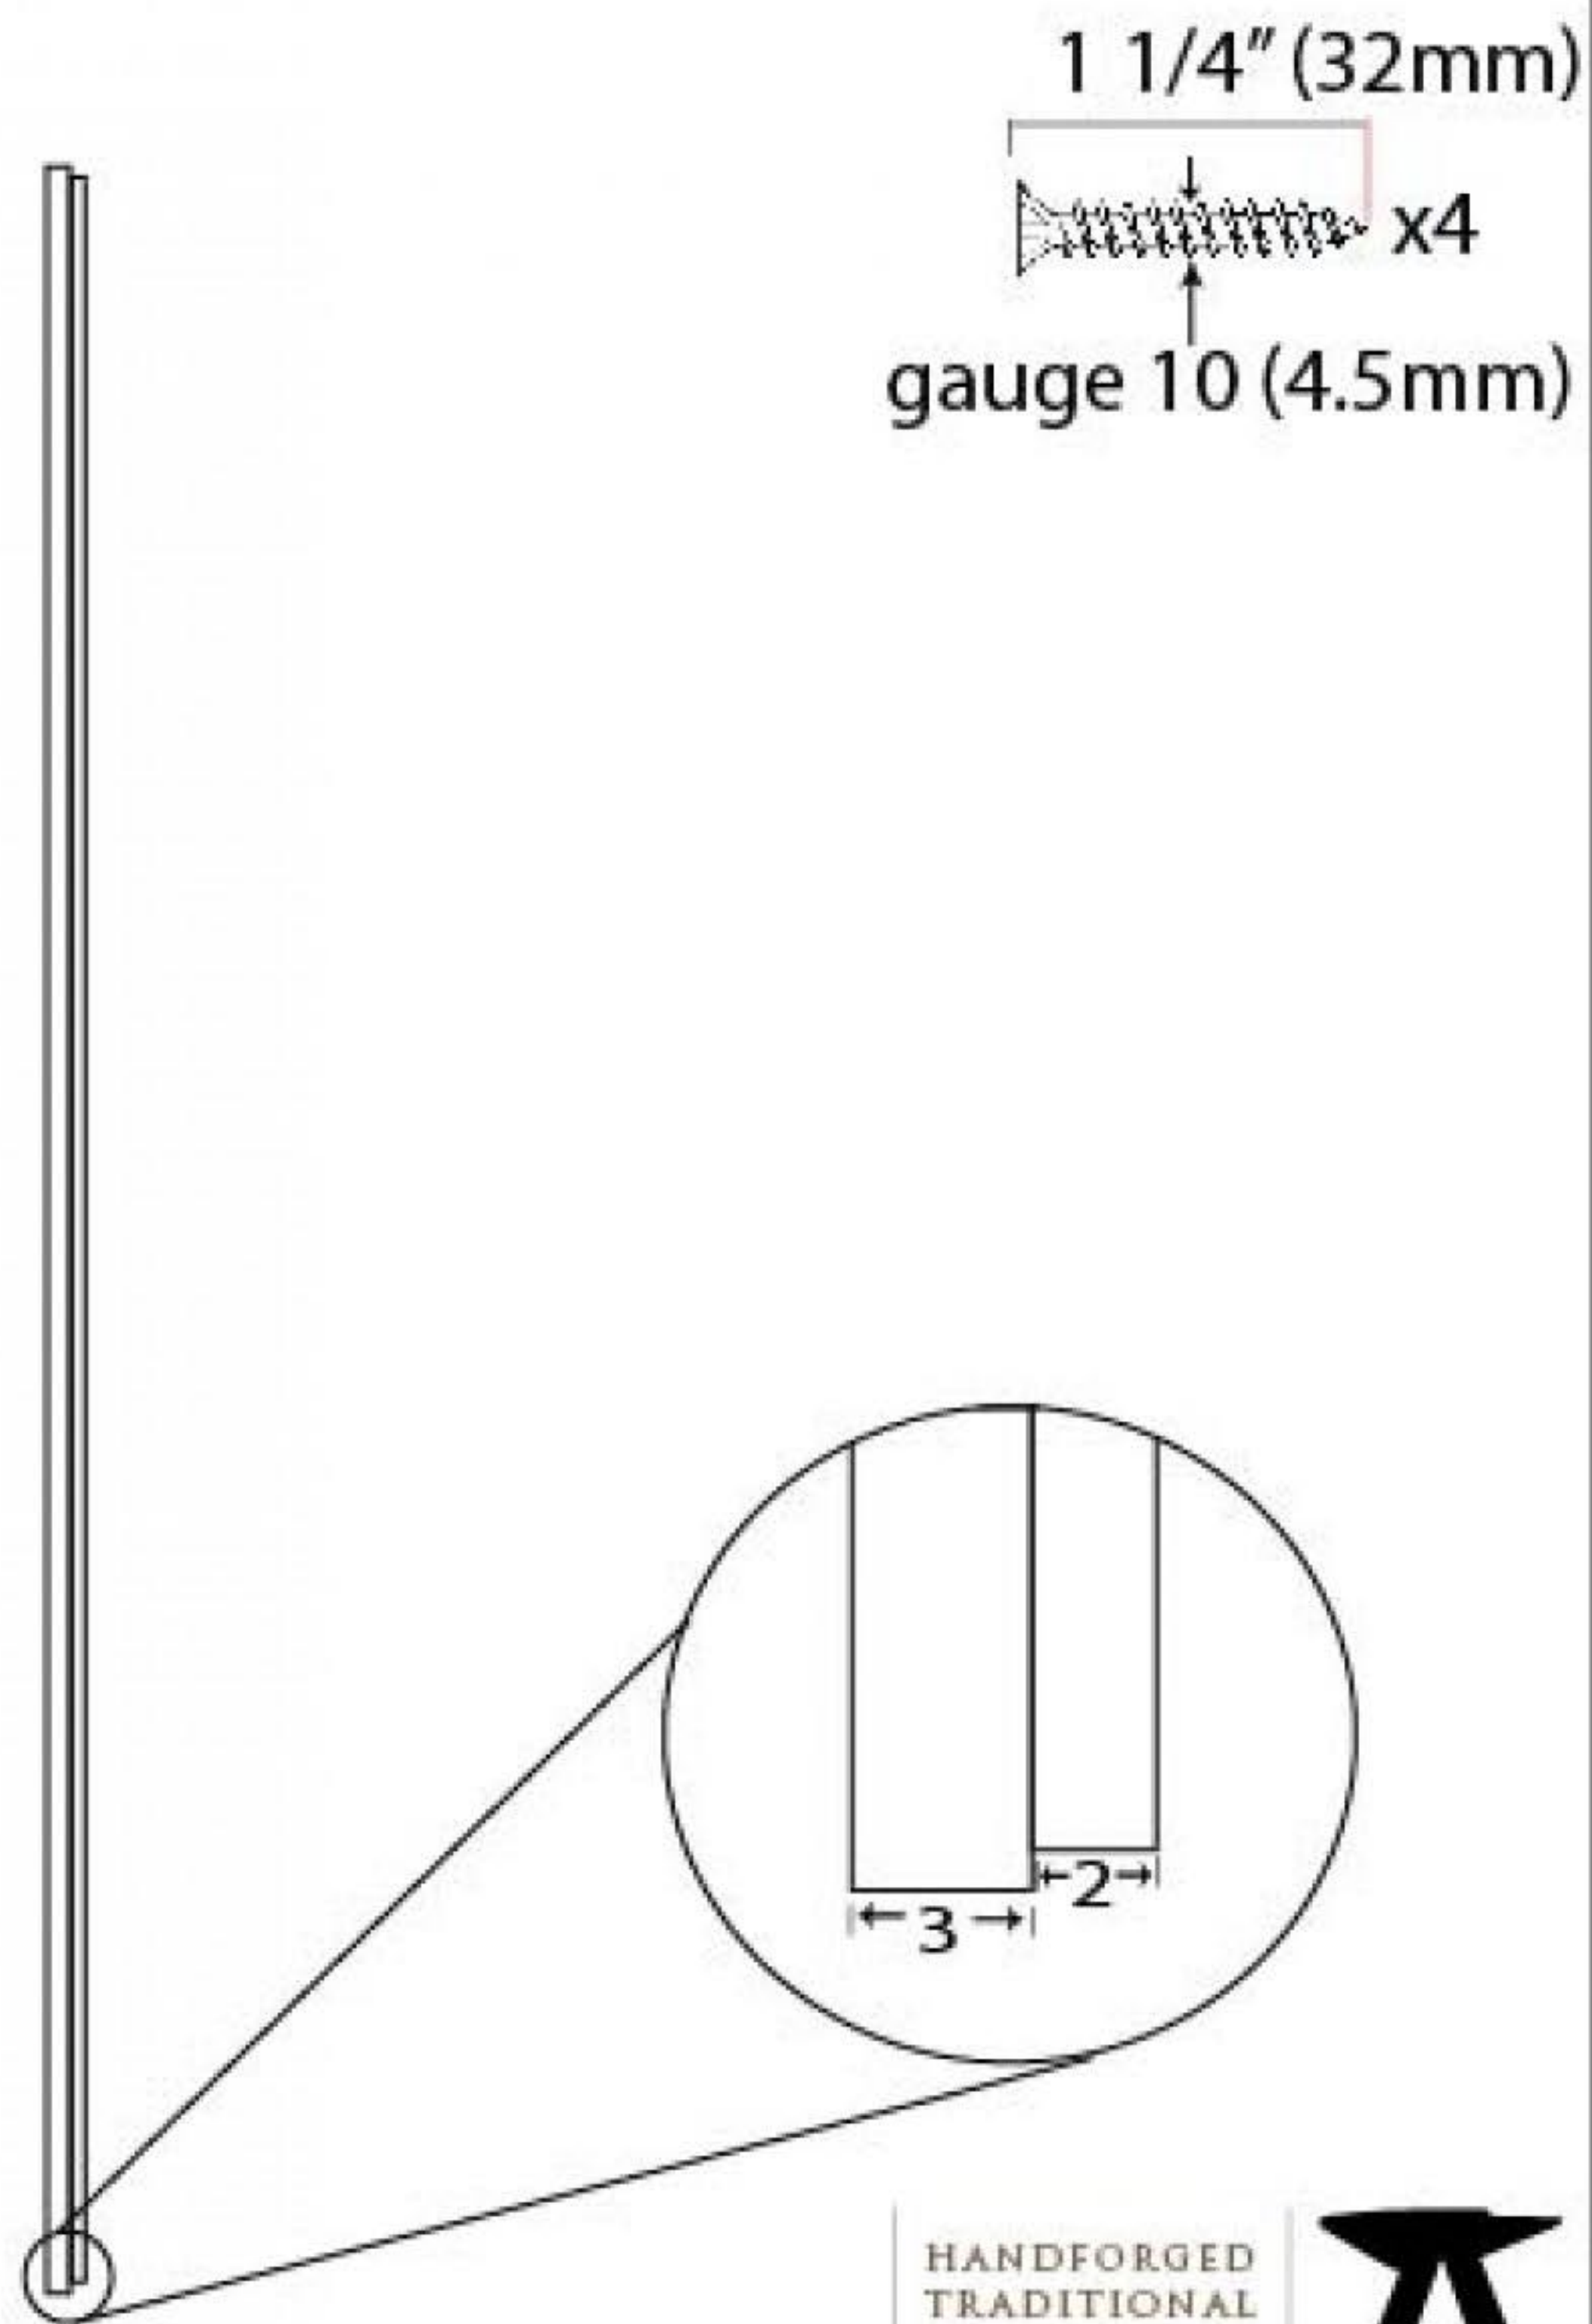

PRODUCT CODE 45384

HANDFORGED
TRADITIONAL
IRONMONGERY

Due to the hand crafted nature of our products all measurements are approximate and should be used as a guide only