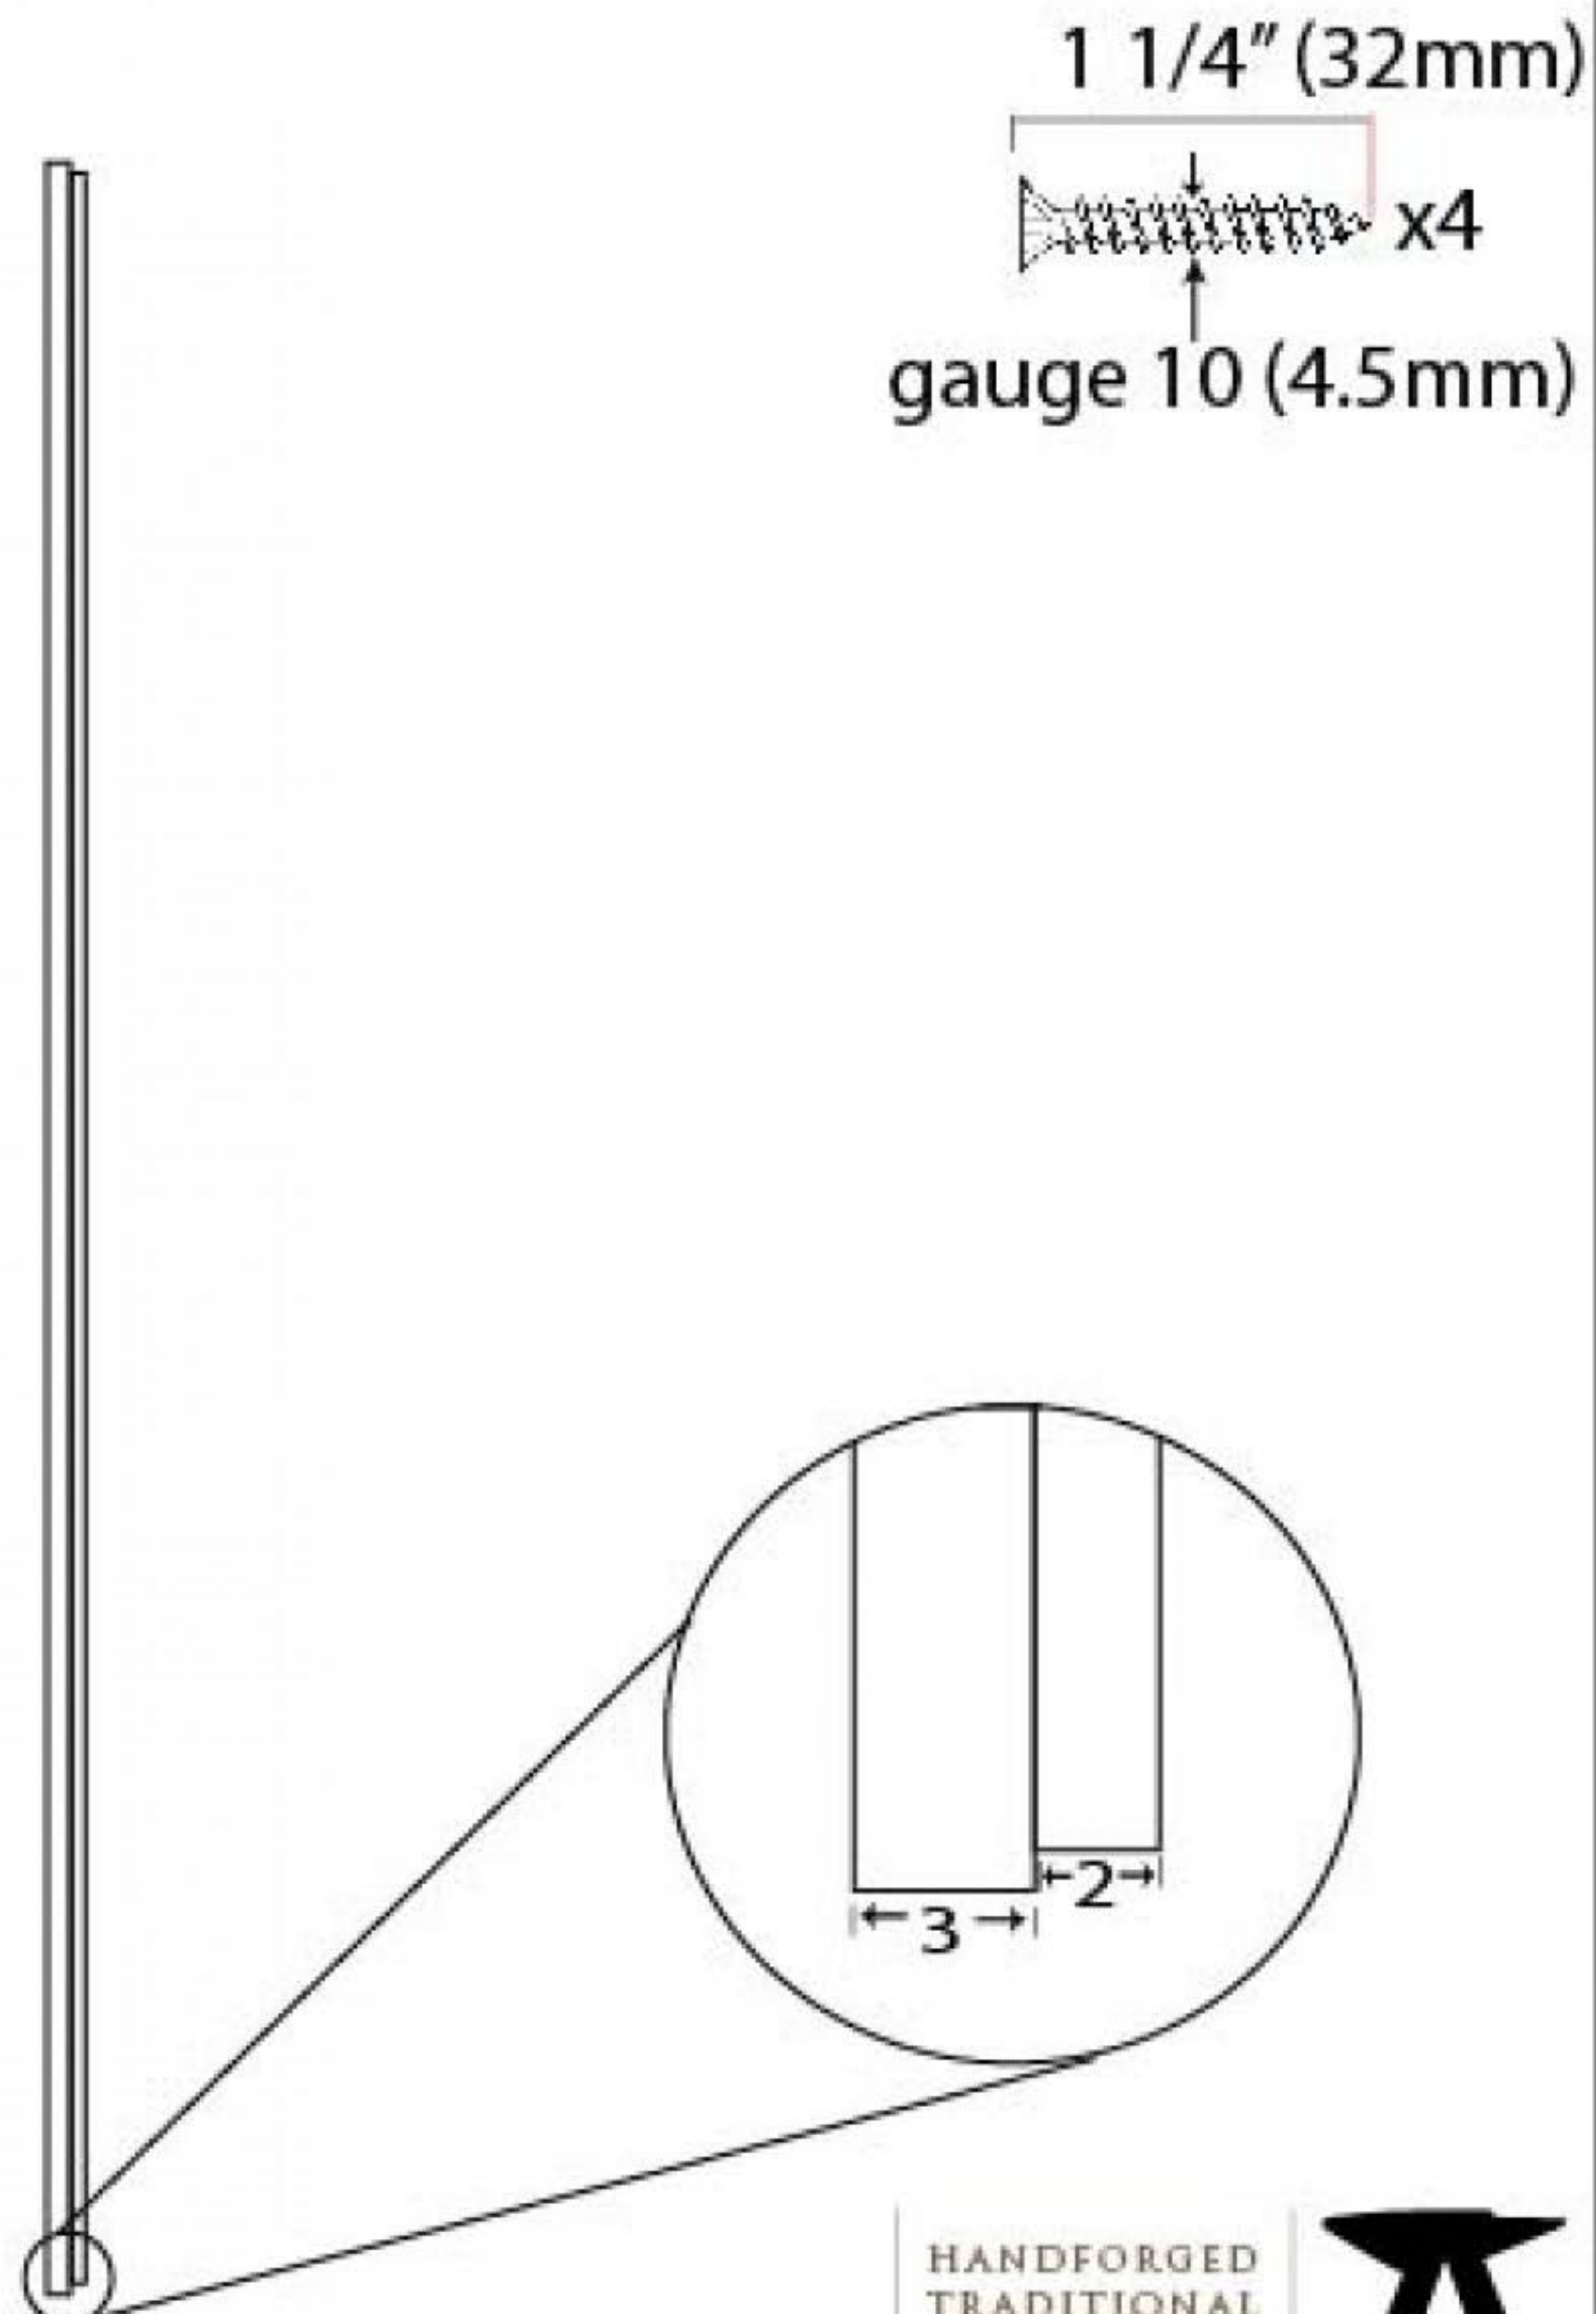

PRODUCT CODE 45385

HANDFORGED
TRADITIONAL
IRONMONGERY

Due to the hand crafted nature of our products all measurements are approximate and should be used as a guide only