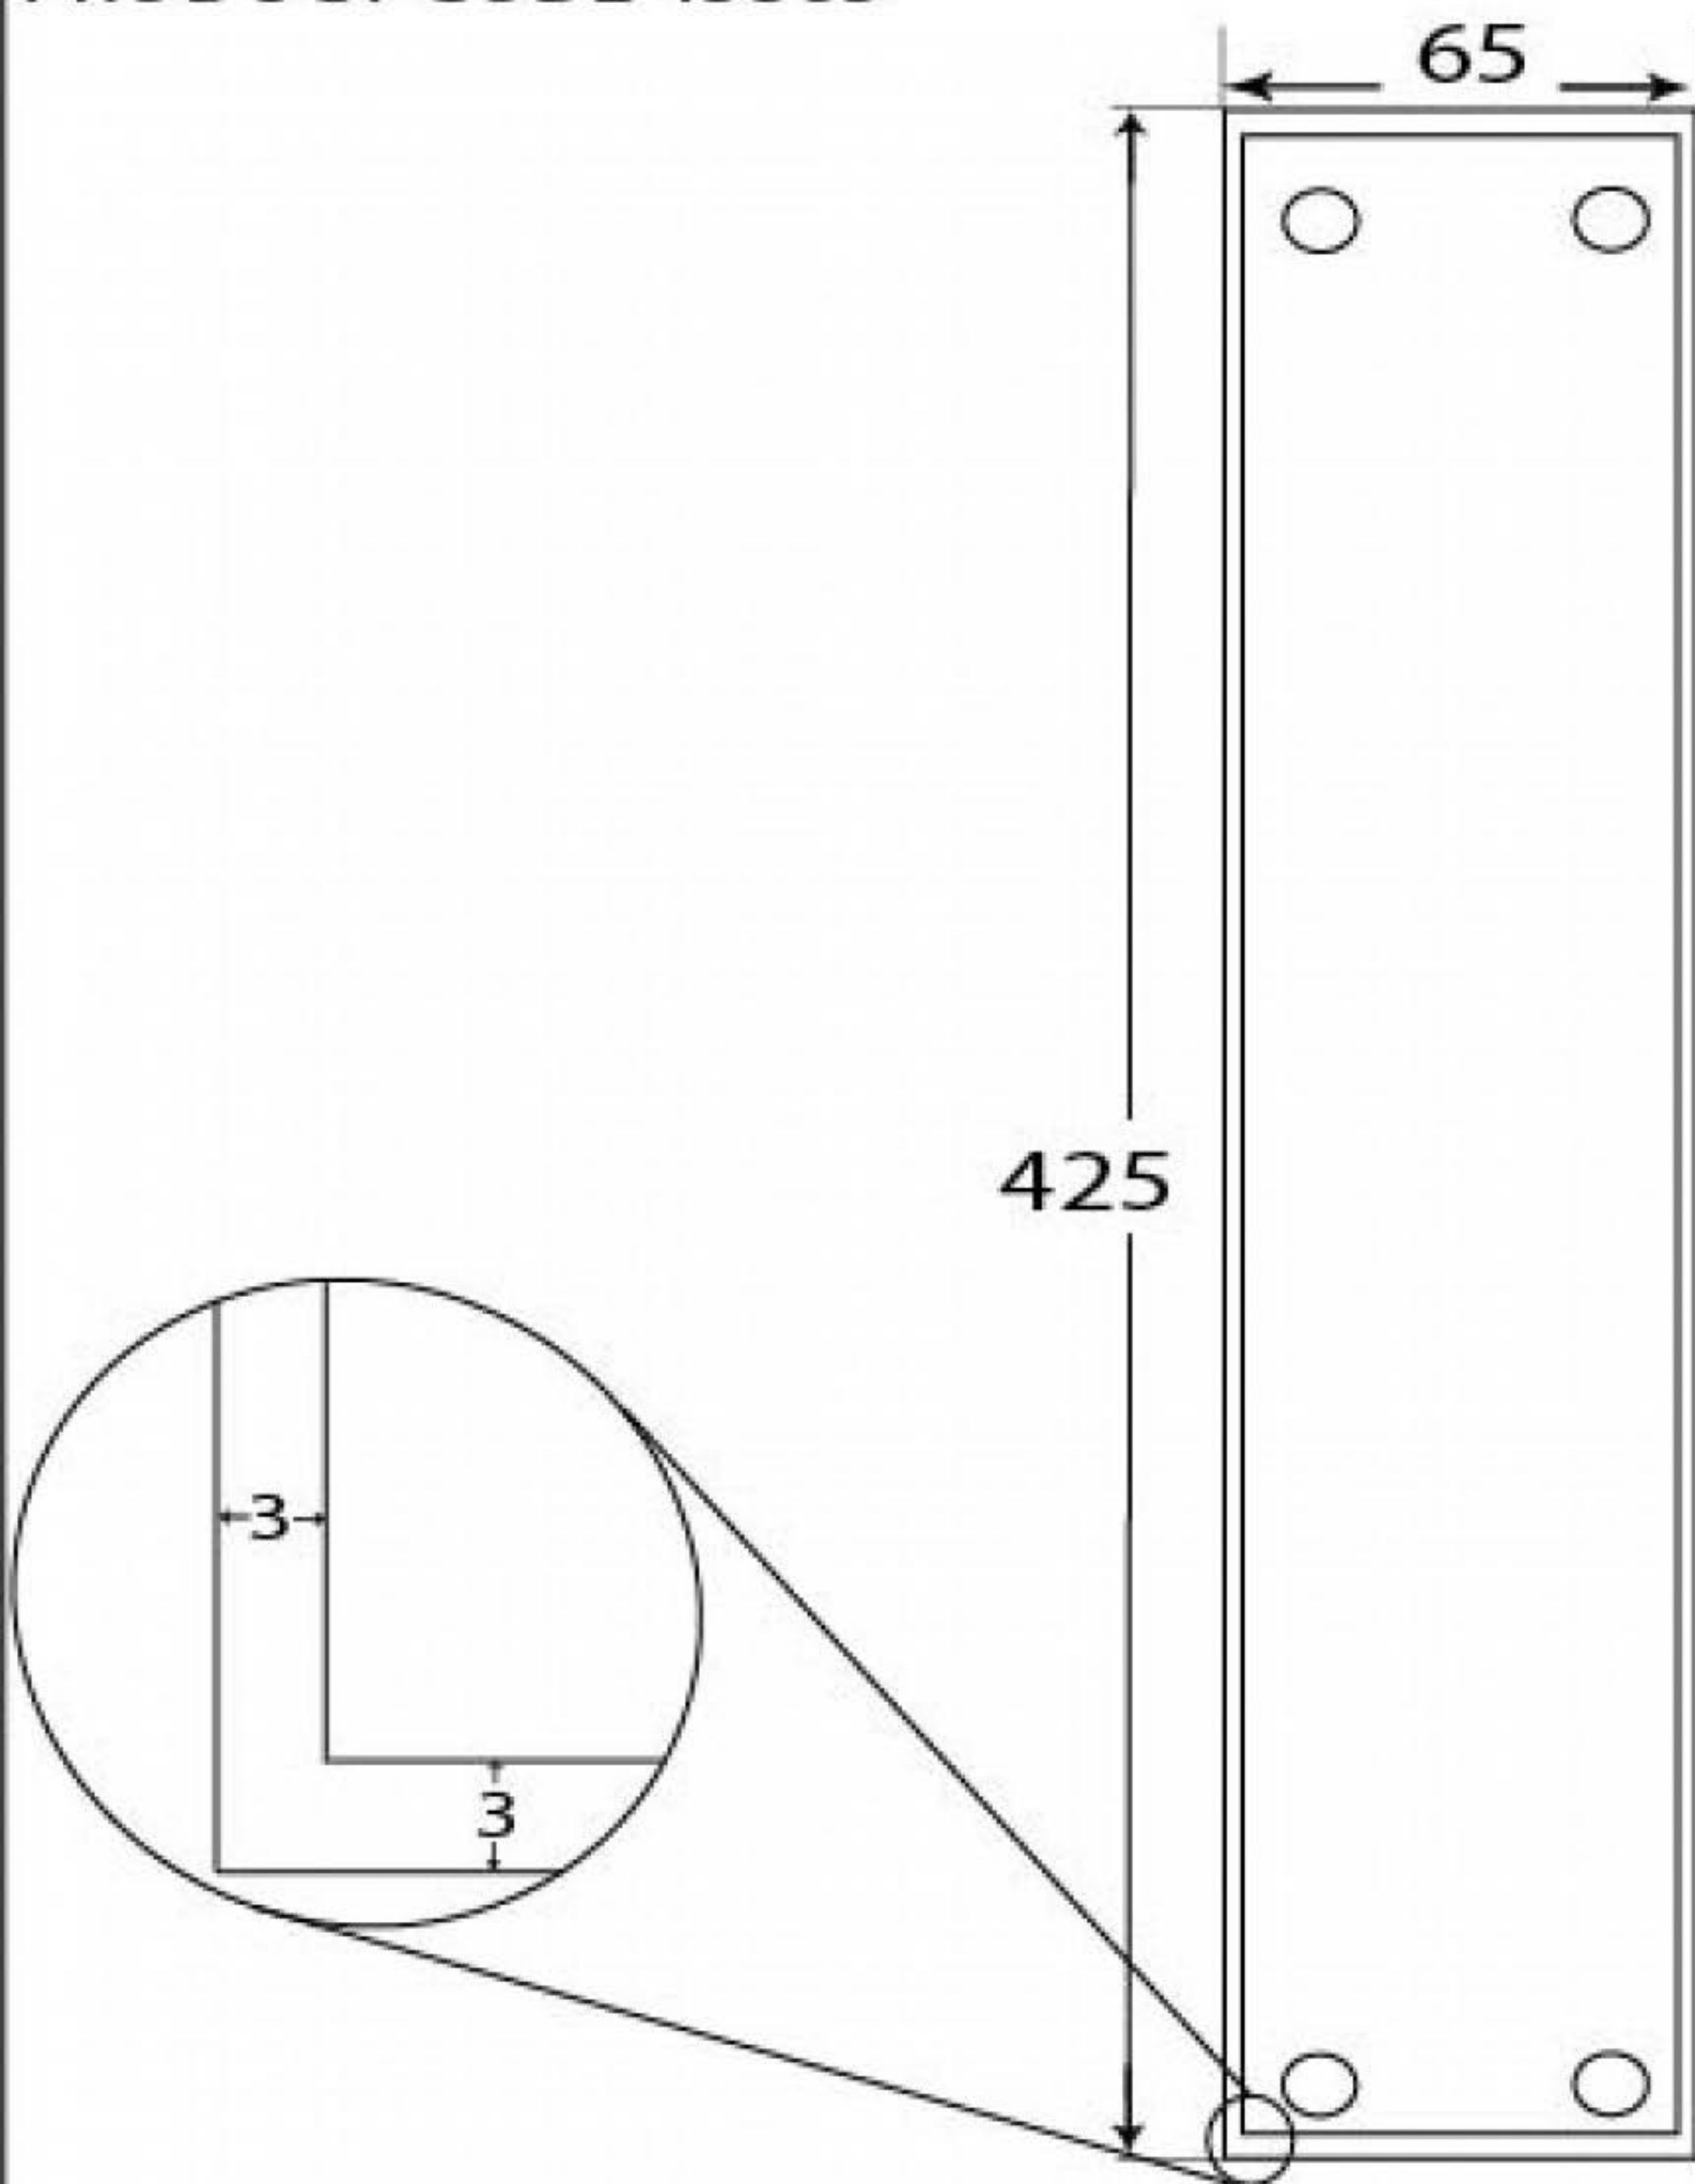

PRODUCT CODE 45385

HANDFORGED
TRADITIONAL
IRONMONGERY

Due to the hand crafted nature of our products all measurements are approximate and should be used as a guide only