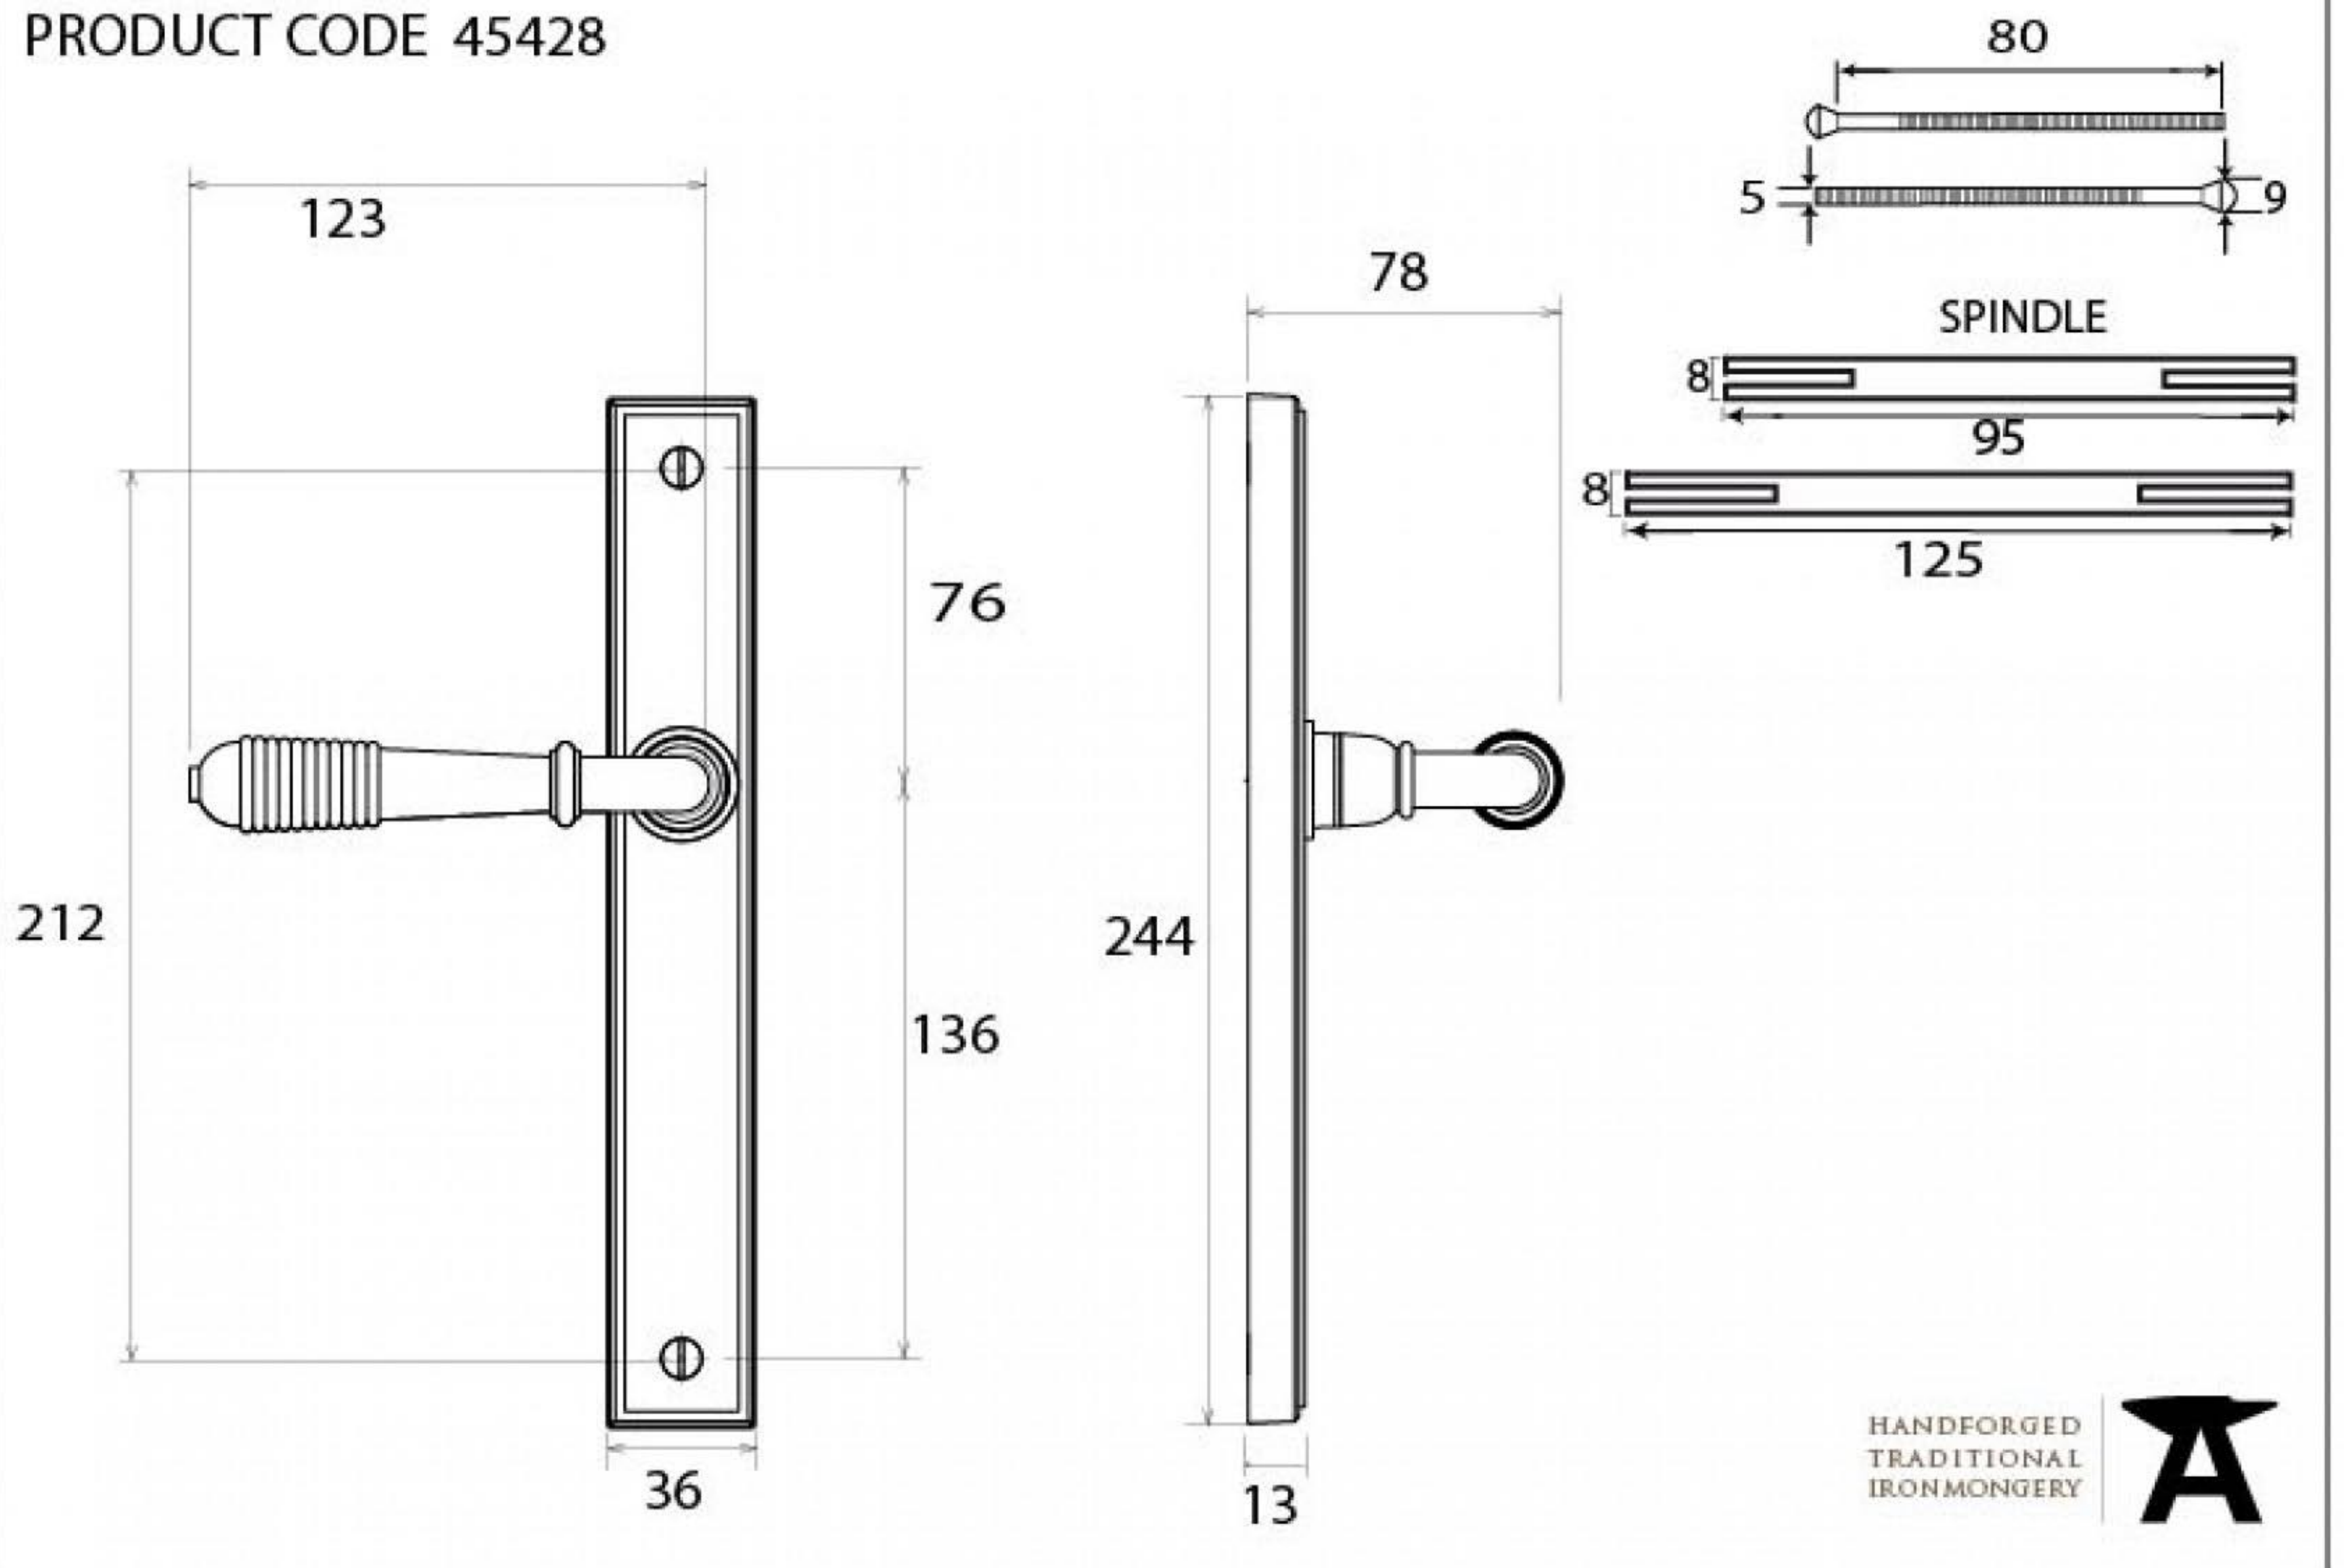

PRODUCT CODE 45428

Due to the hand crafted nature of our products all measurements are approximate and should be used as a guide only

HANDFORGED
TRADITIONAL
IRONMONGERY