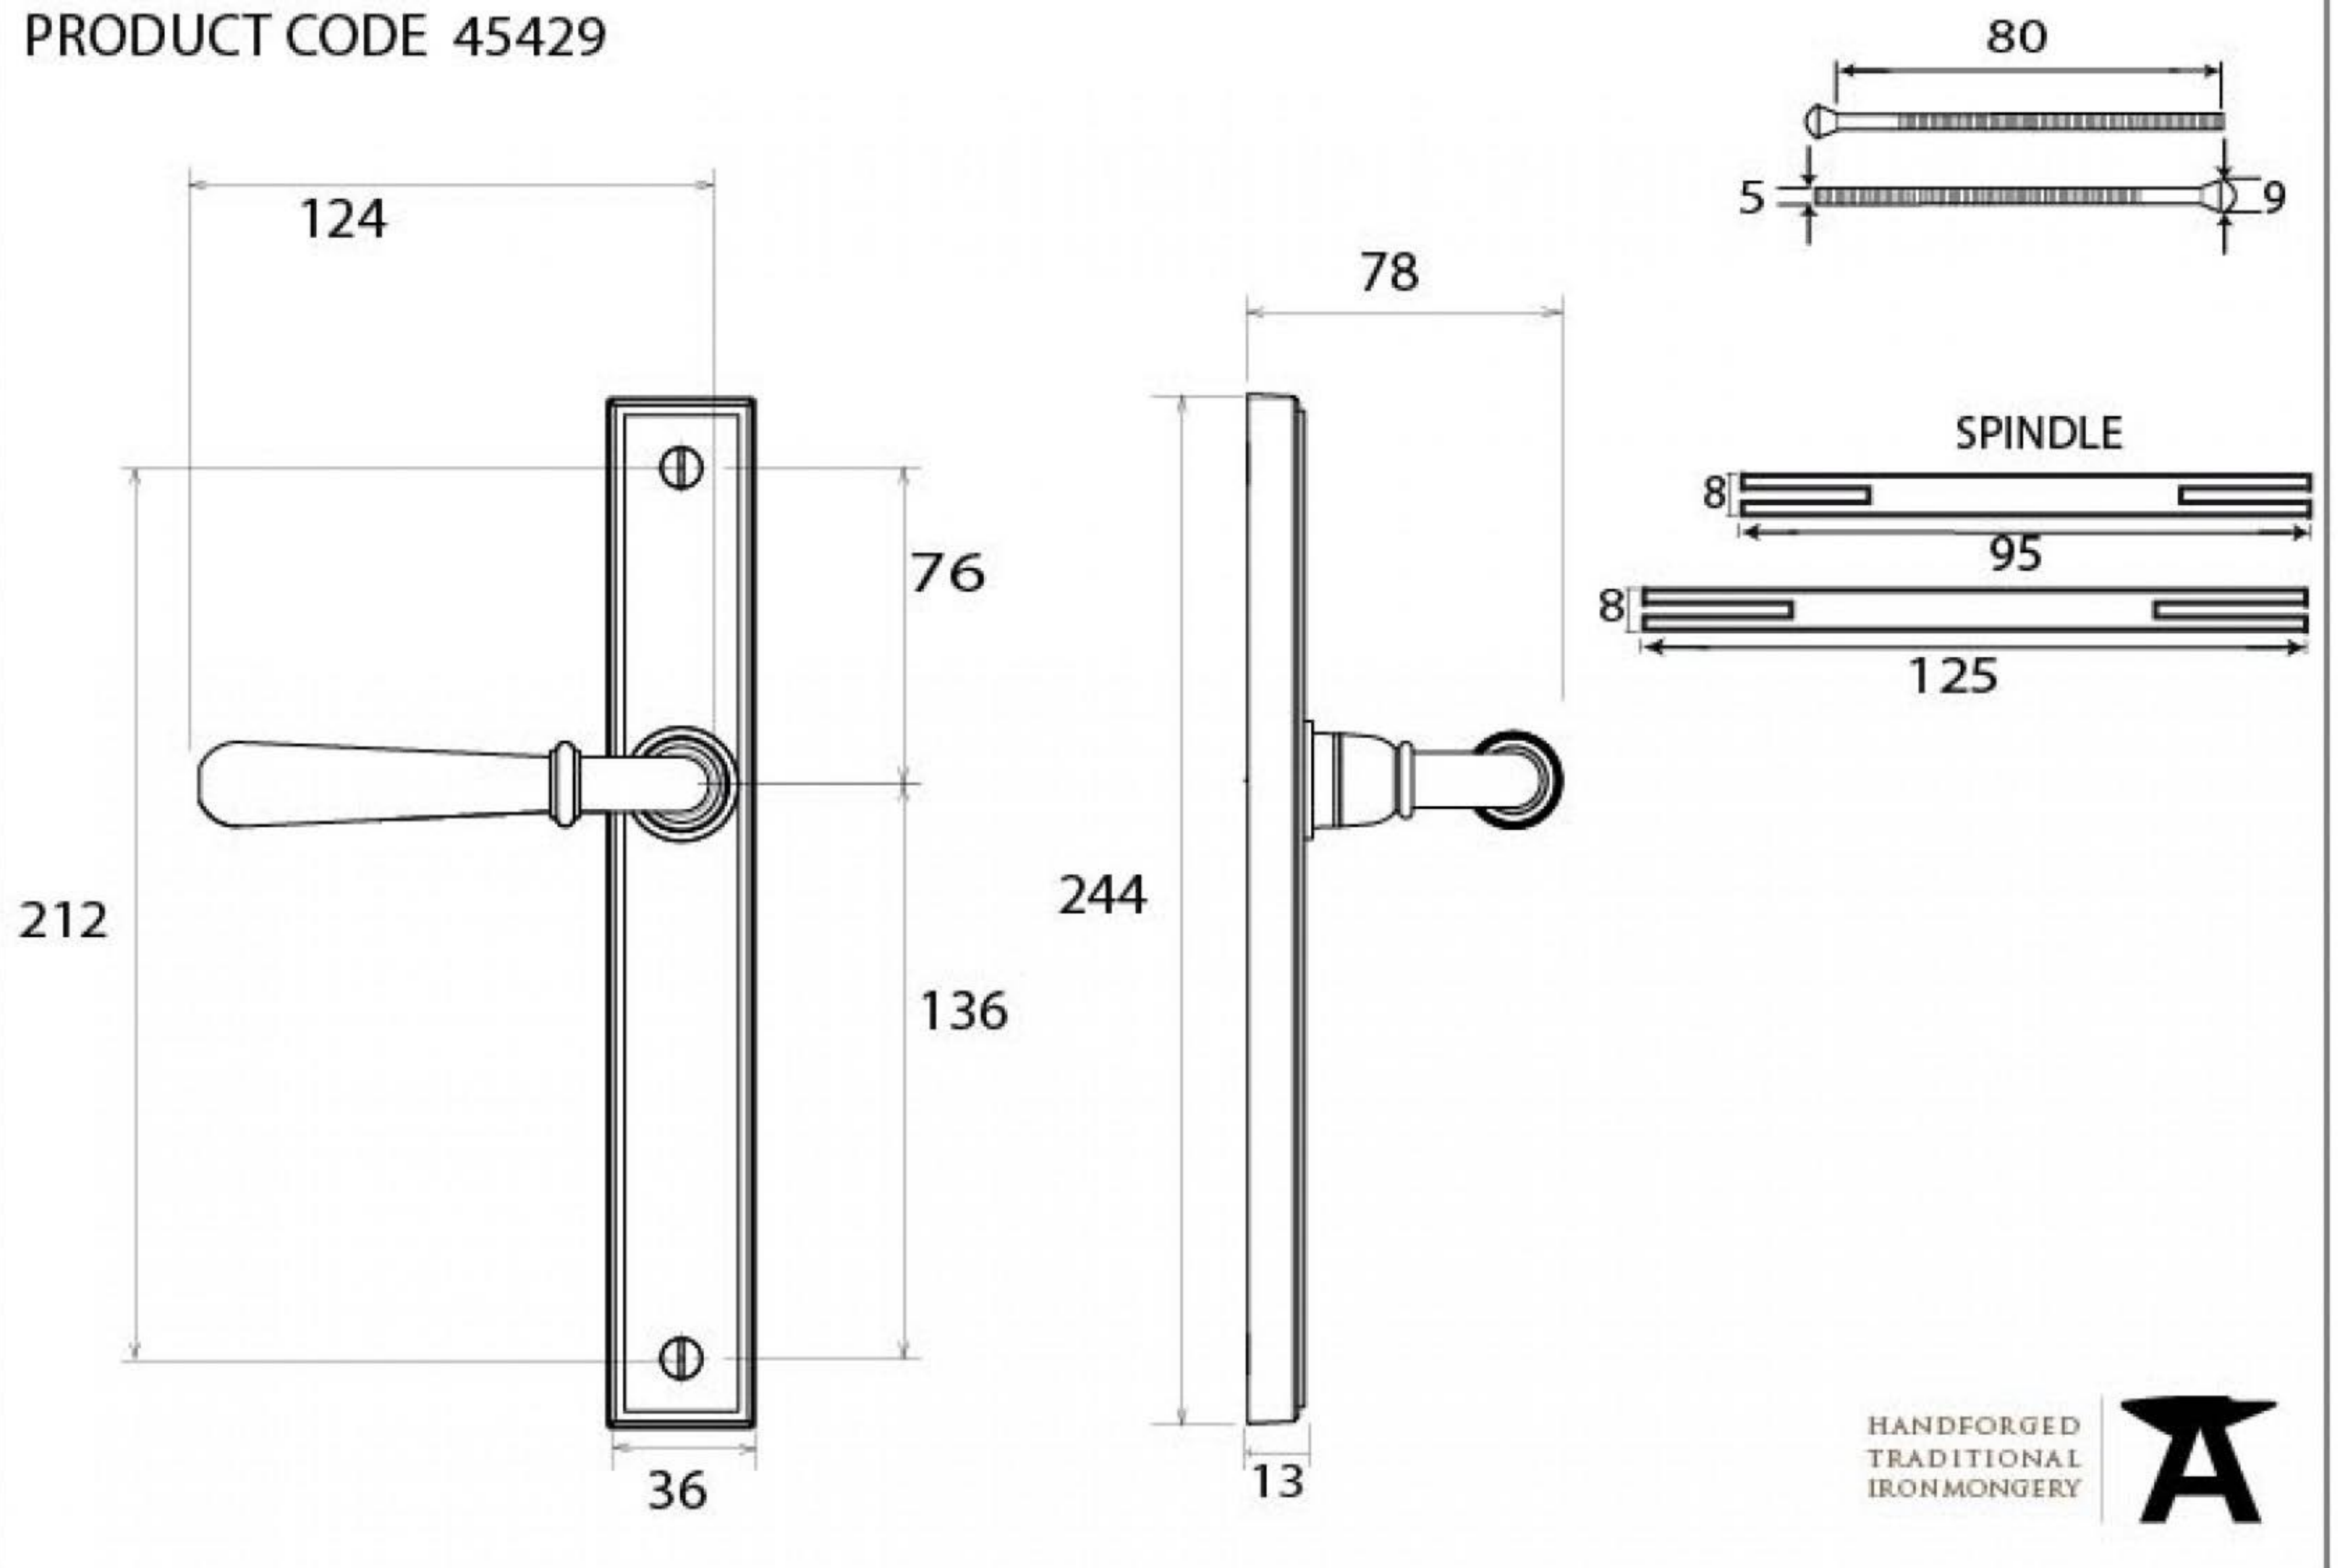

PRODUCT CODE 45429

Due to the hand crafted nature of our products all measurements are approximate and should be used as a guide only

HANDFORGED
TRADITIONAL
IRONMONGERY