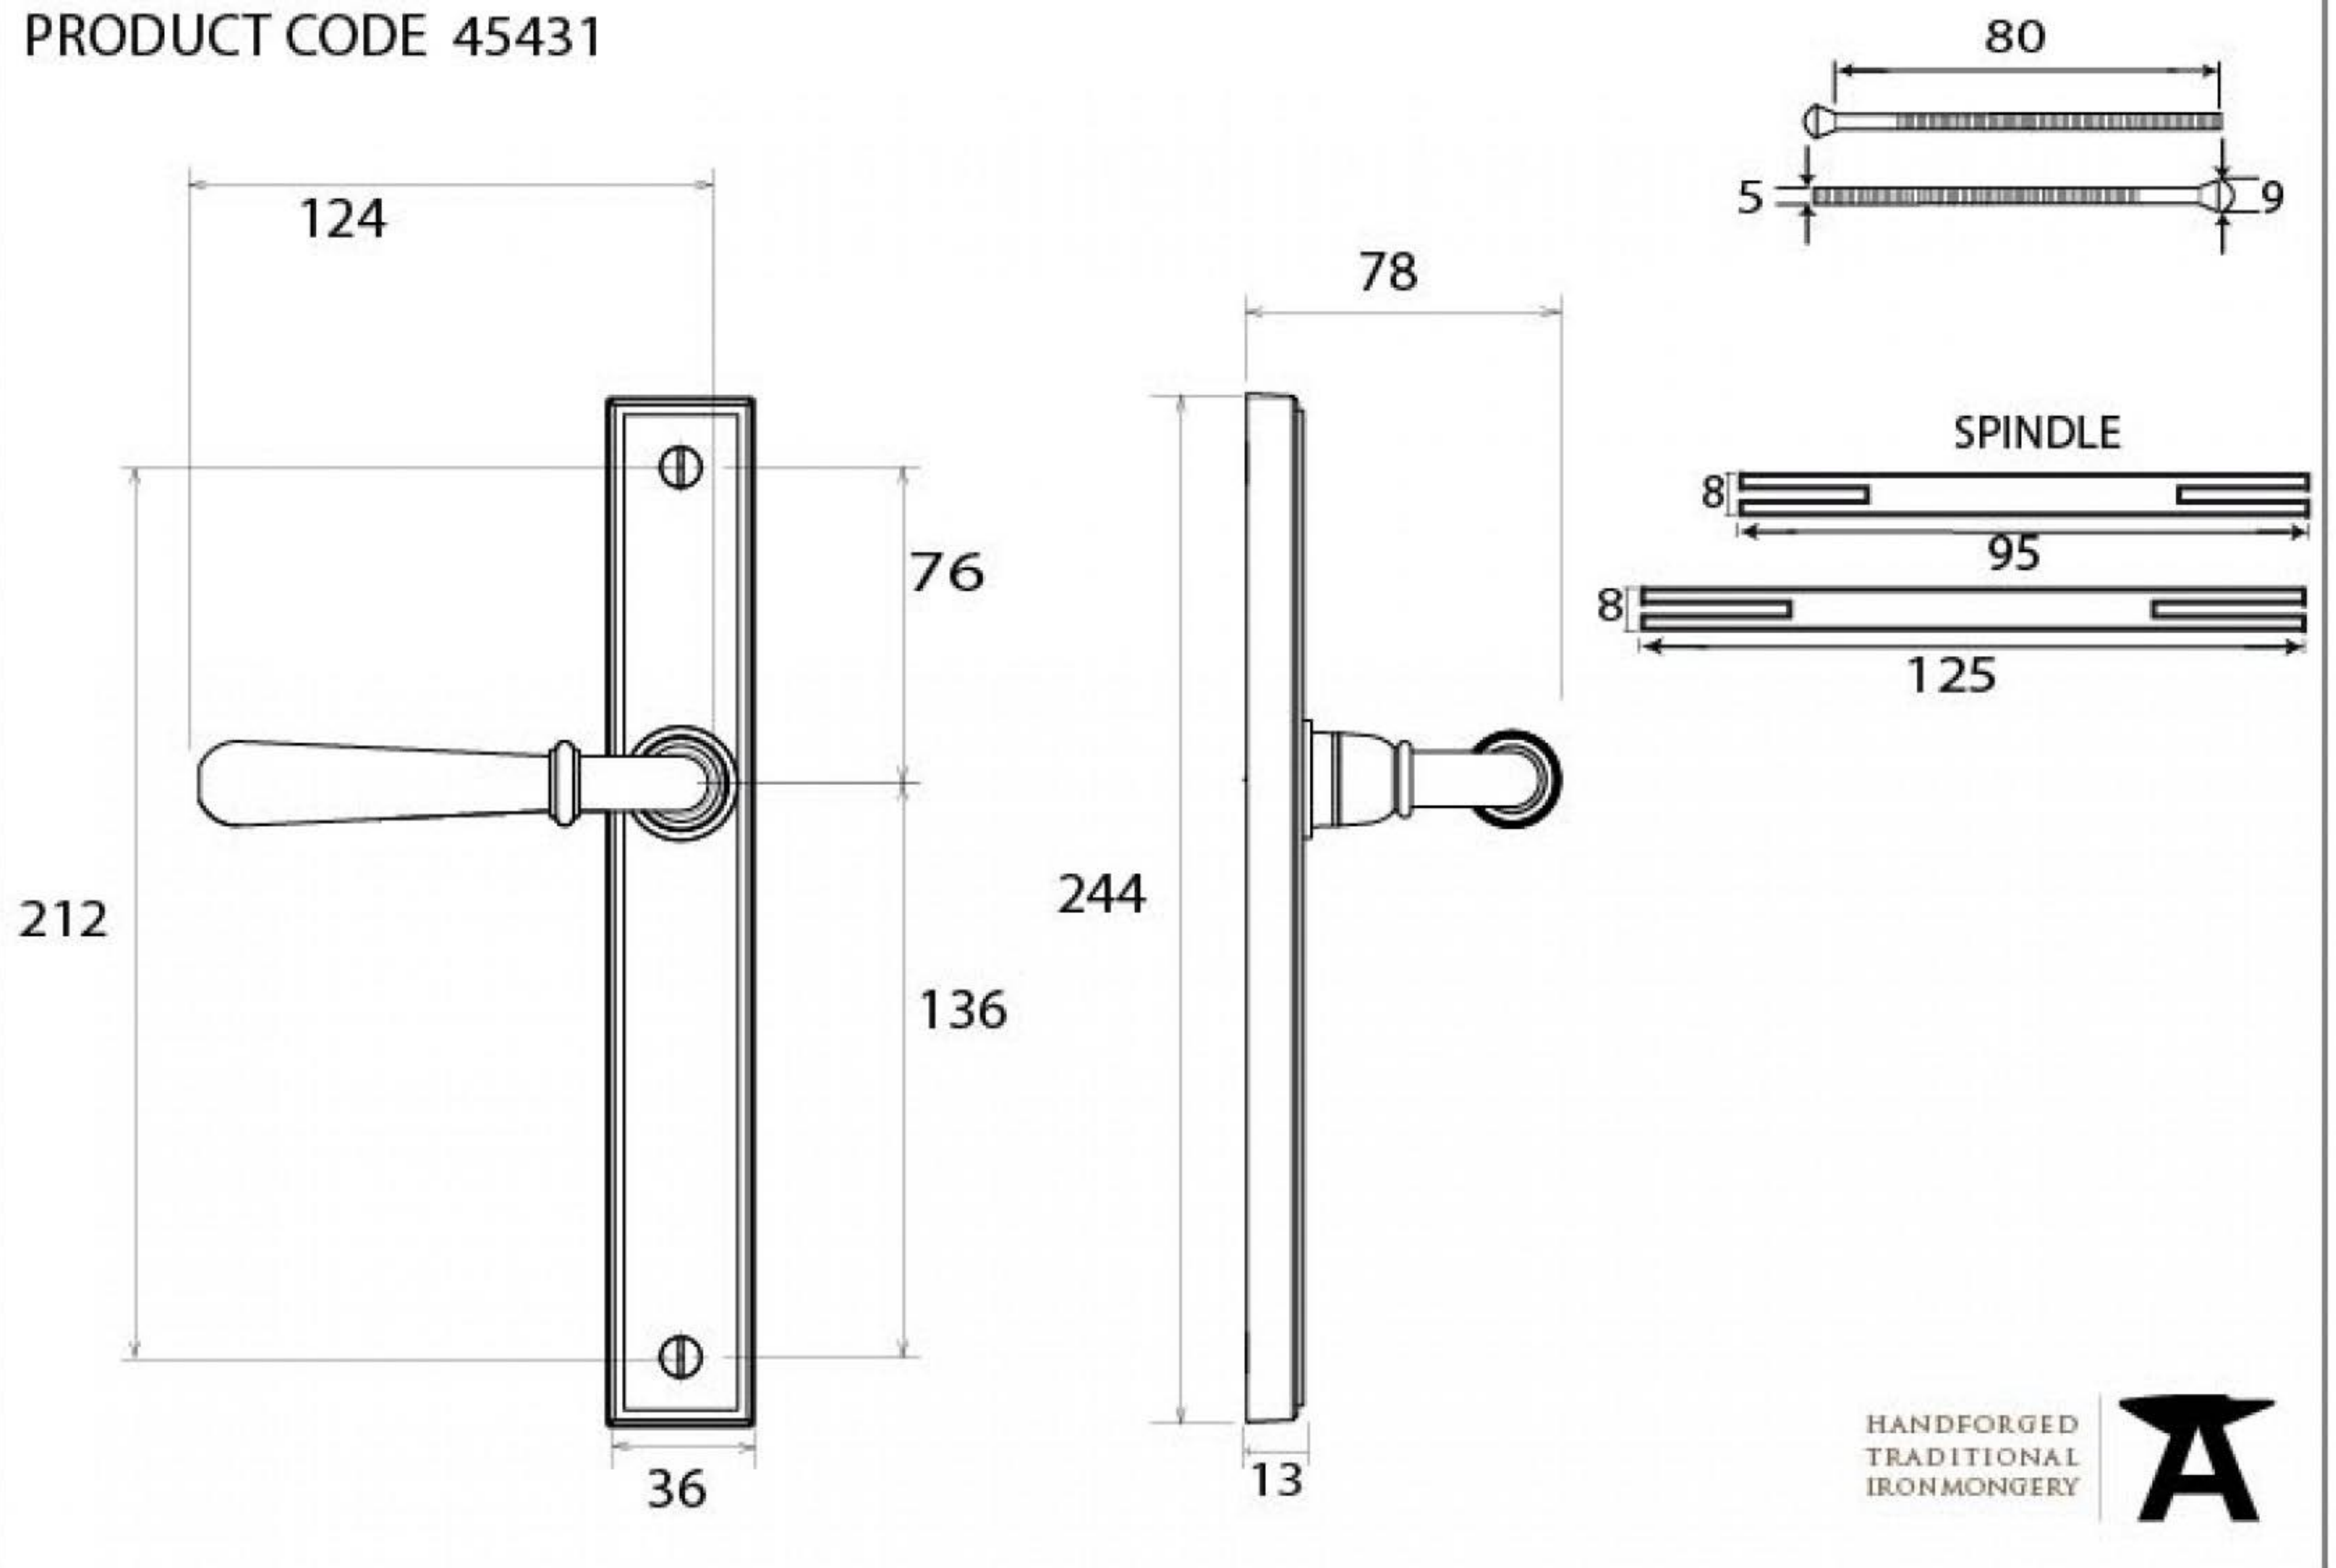

PRODUCT CODE 45431

Due to the hand crafted nature of our products all measurements are approximate and should be used as a guide only

HANDFORGED
TRADITIONAL
IRONMONGERY