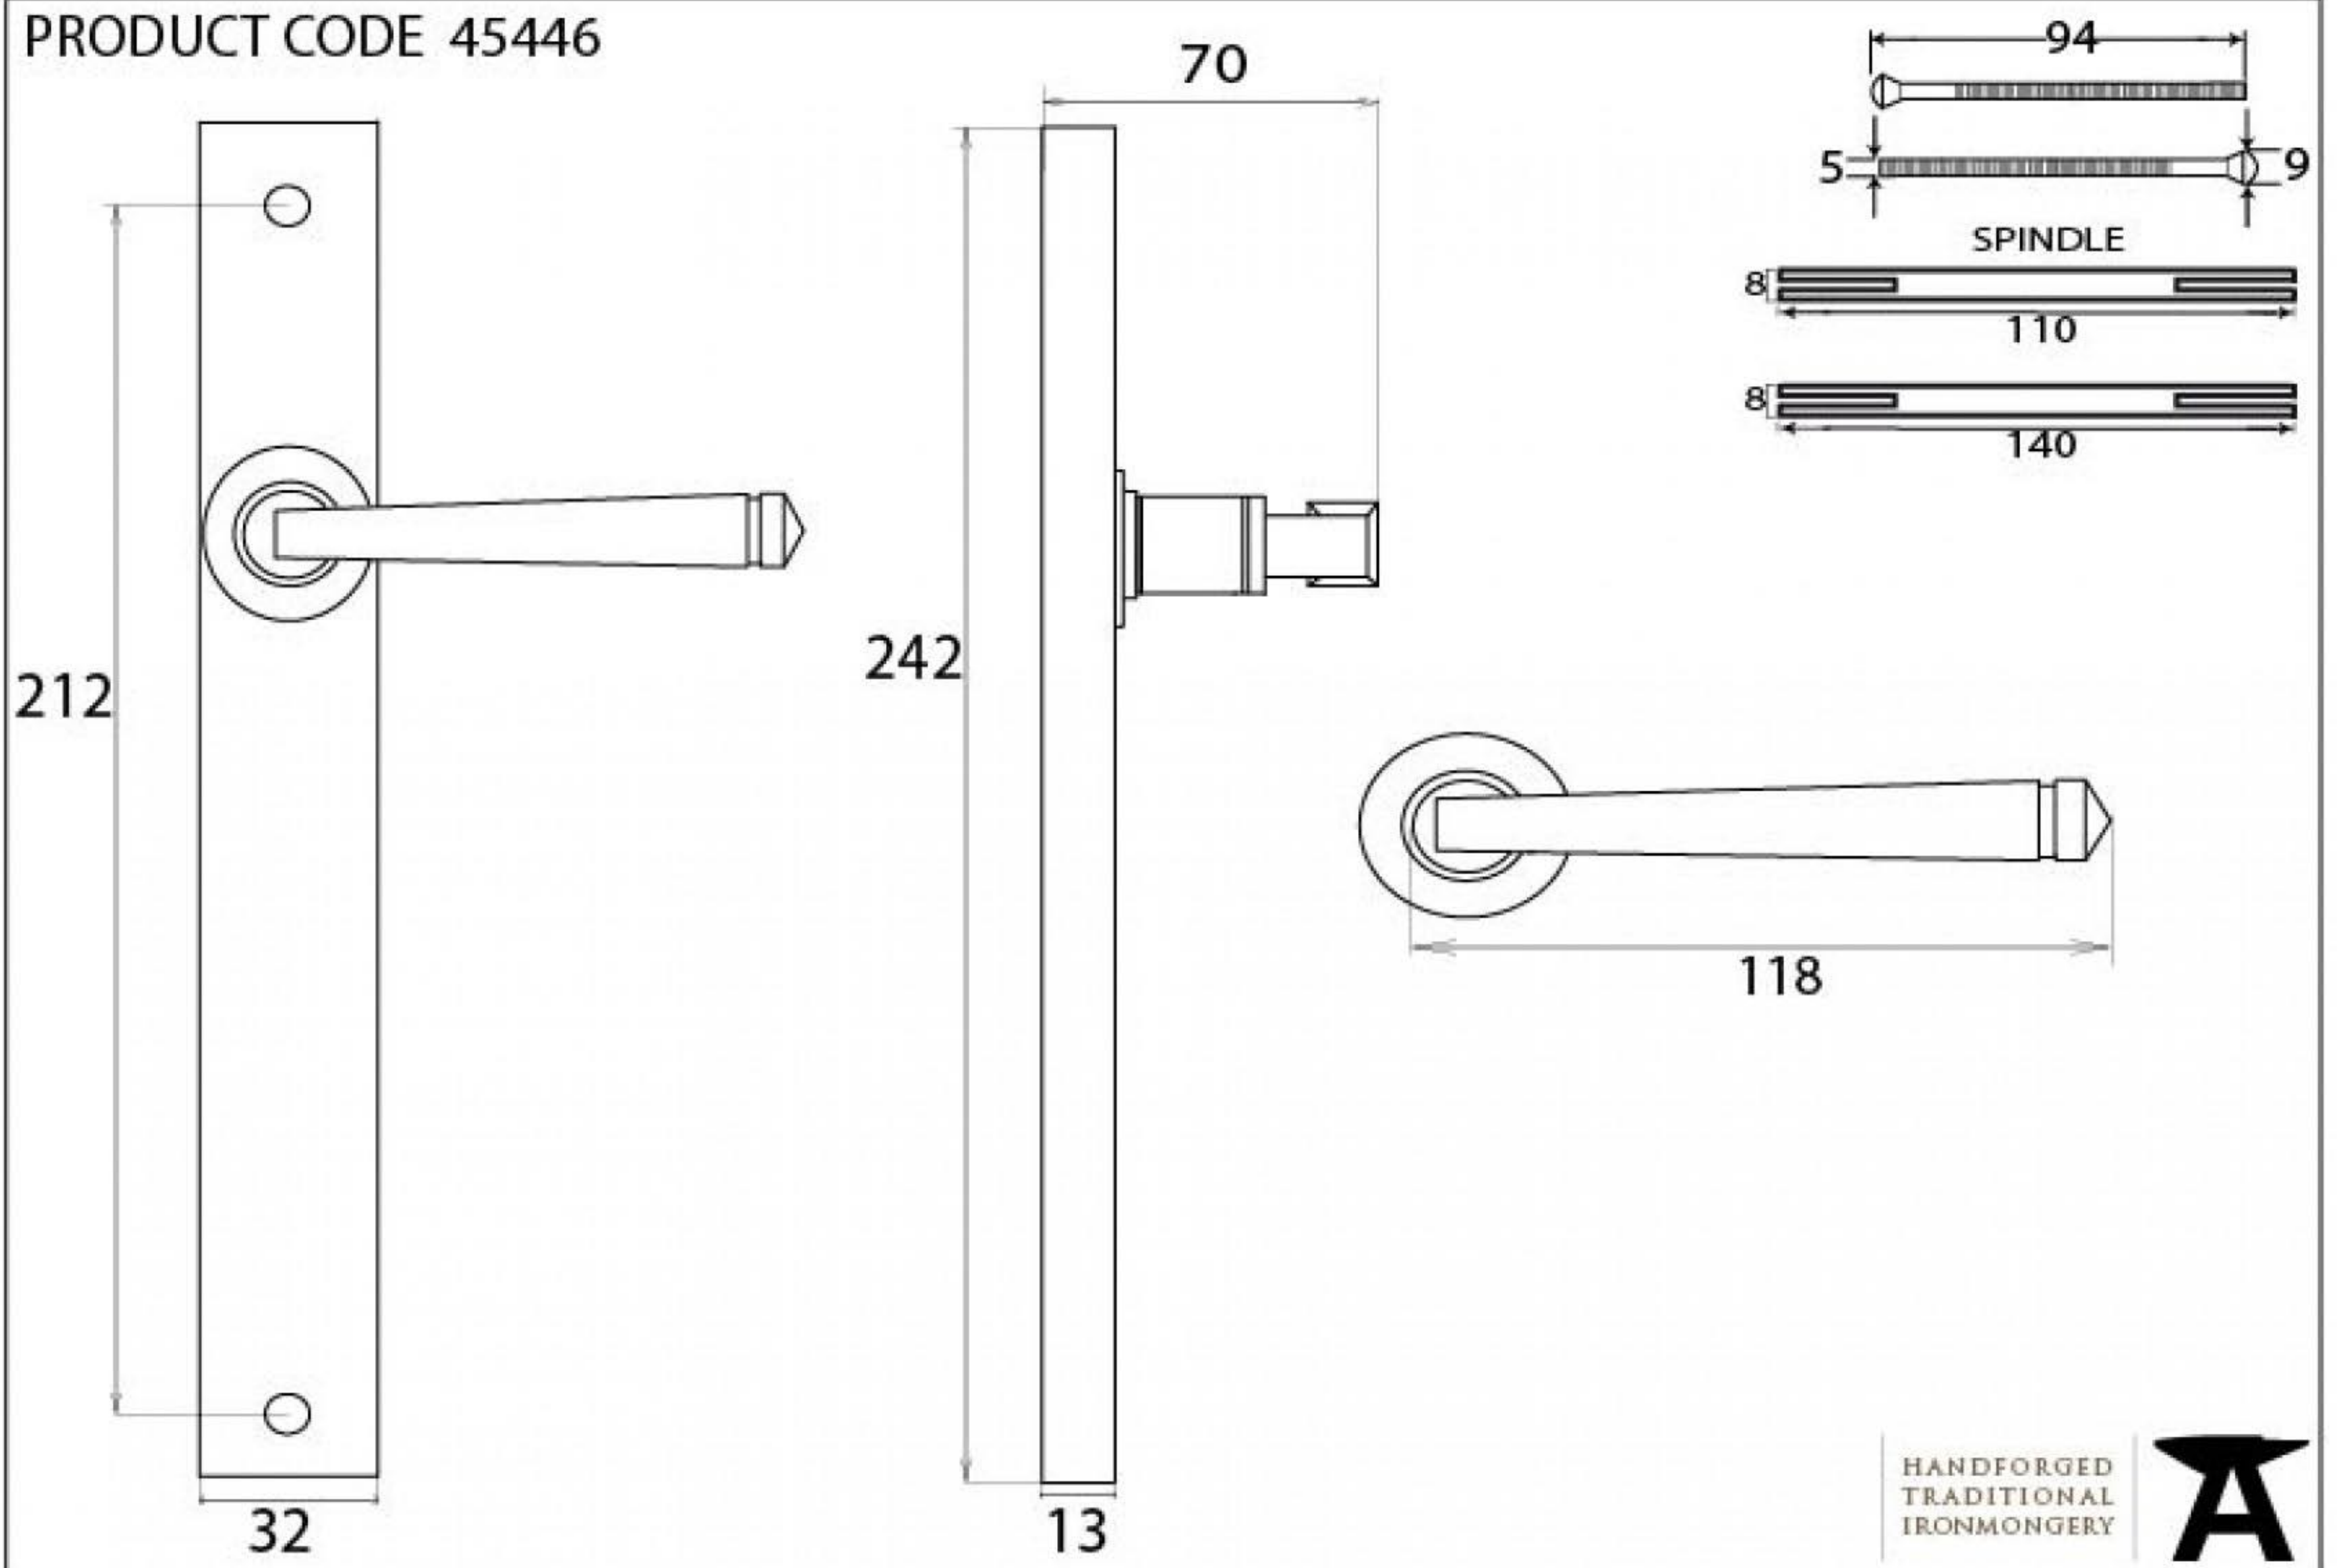

PRODUCT CODE 45446

HANDFORGED  
TRADITIONAL  
IRONMONGERY

Due to the hand crafted nature of our products all measurements are approximate and should be used as a guide only