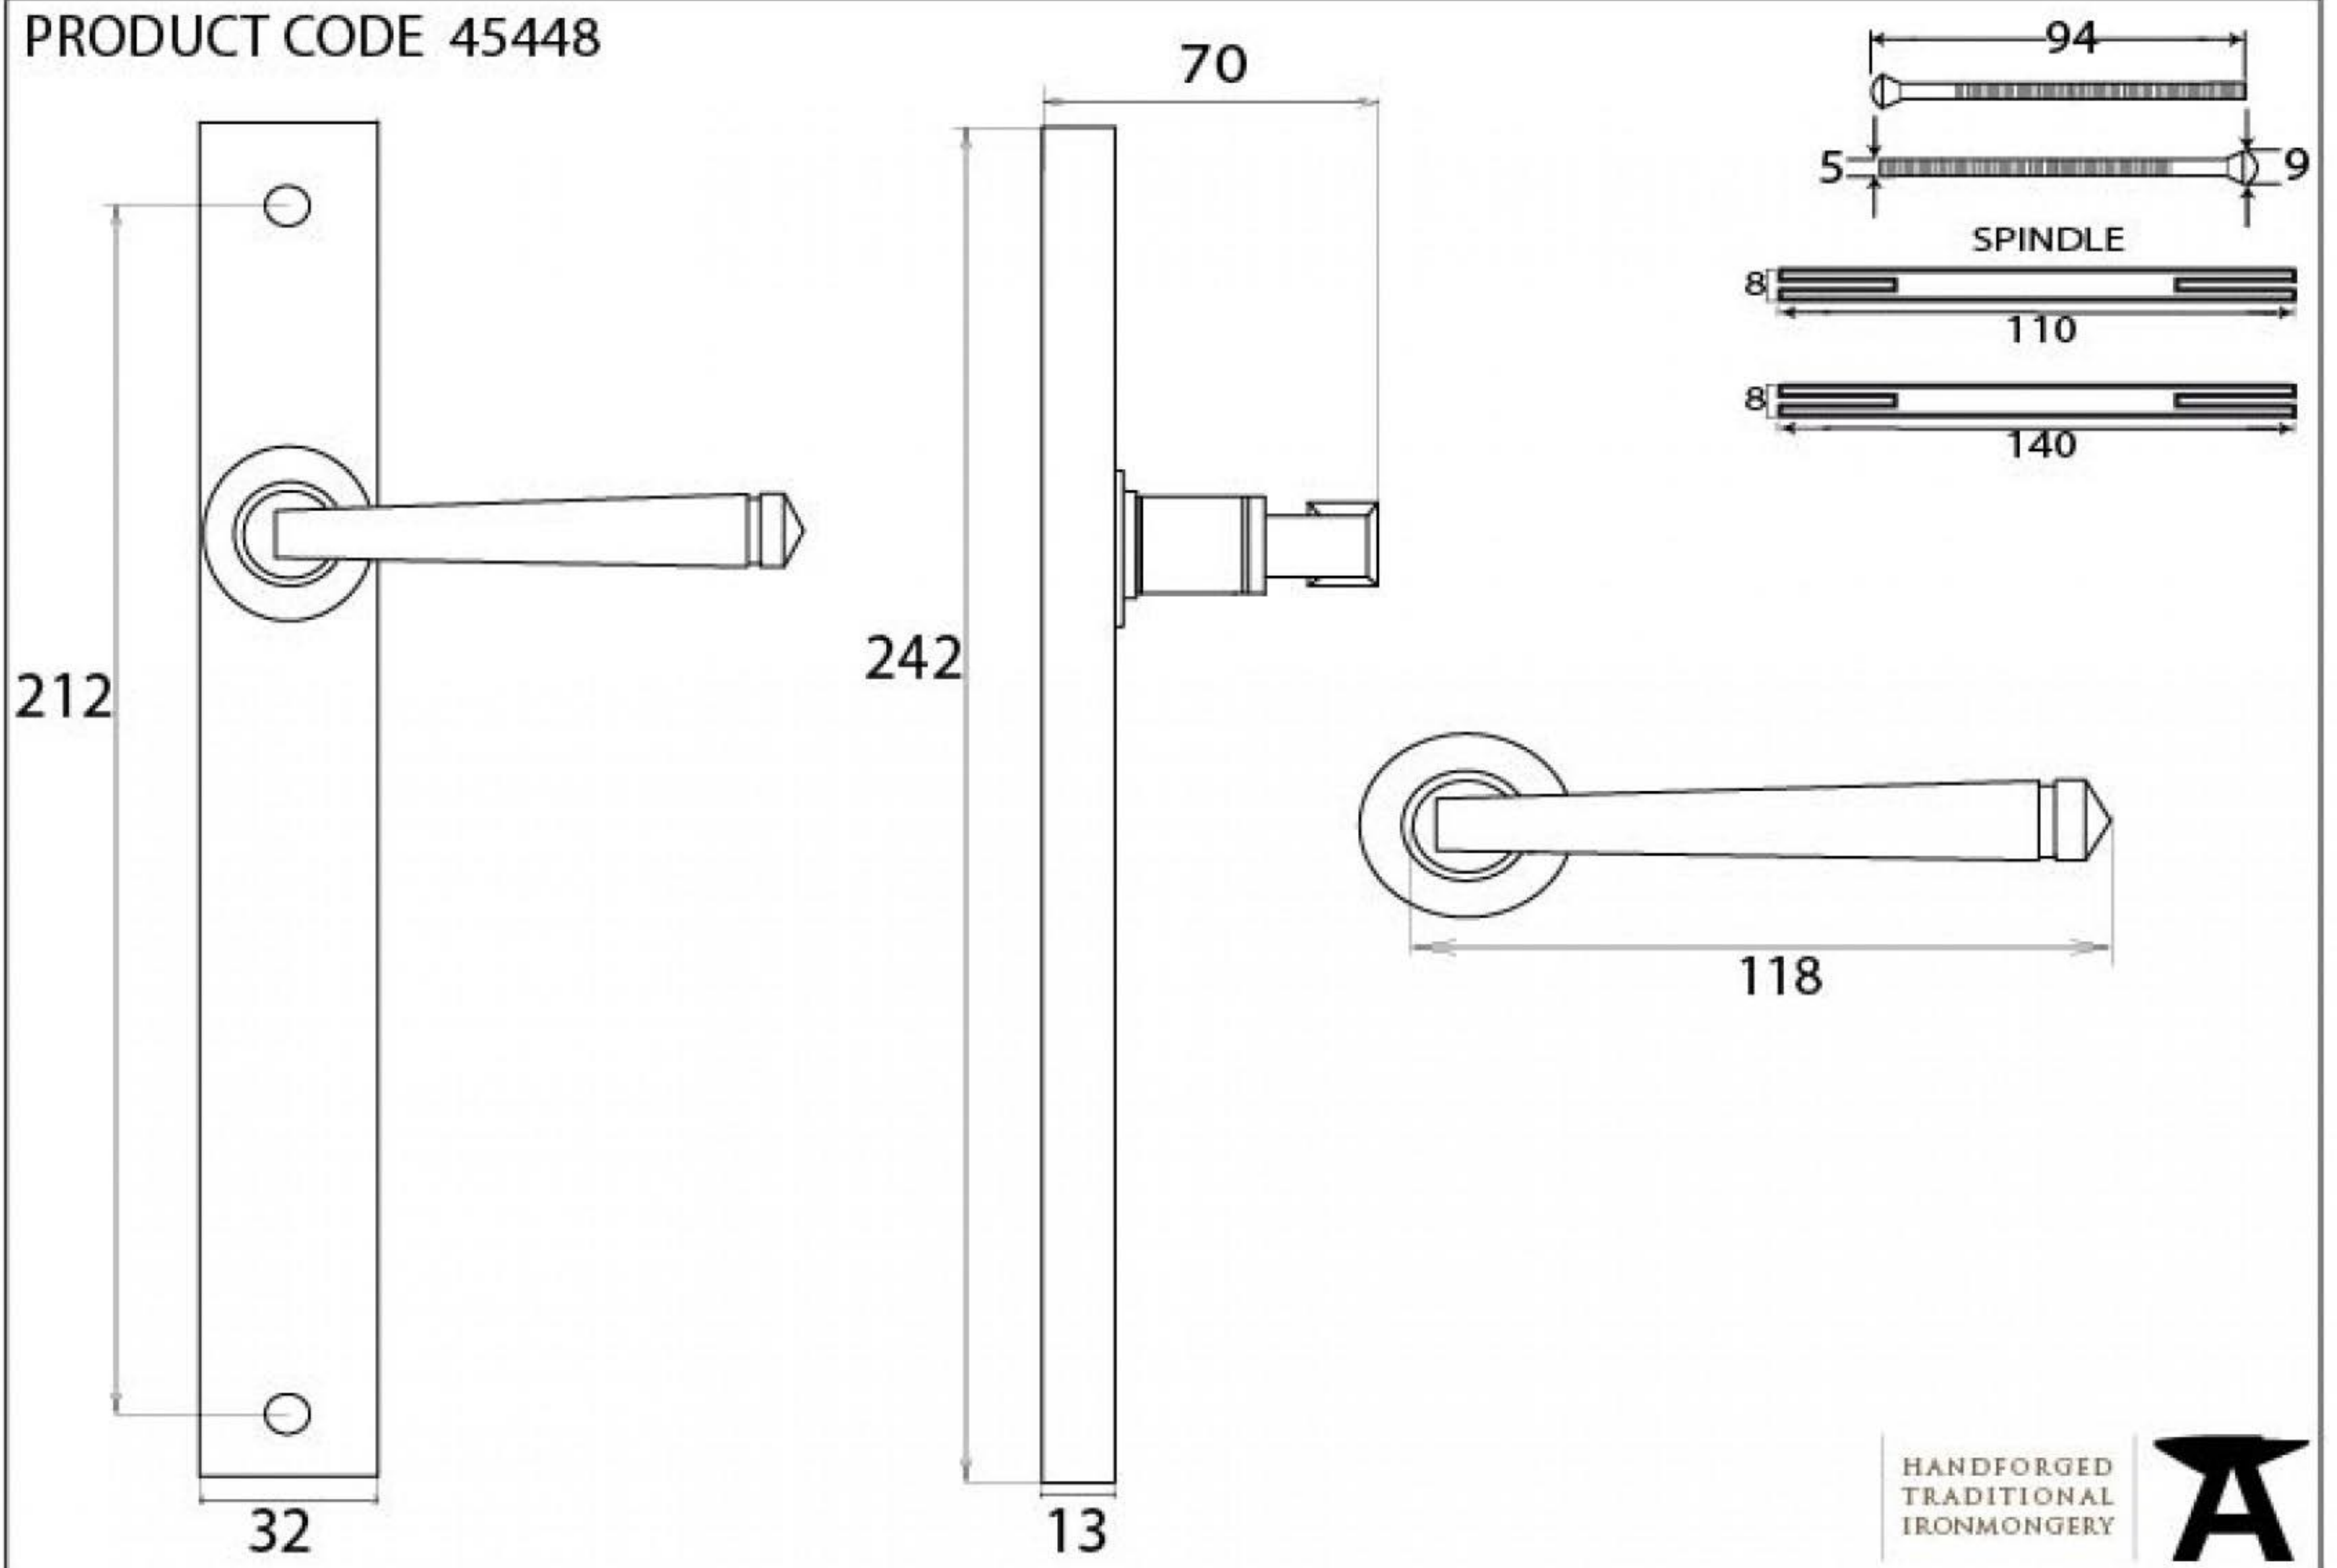

PRODUCT CODE 45448

HANDFORGED
TRADITIONAL
IRONMONGERY

Due to the hand crafted nature of our products all measurements are approximate and should be used as a guide only