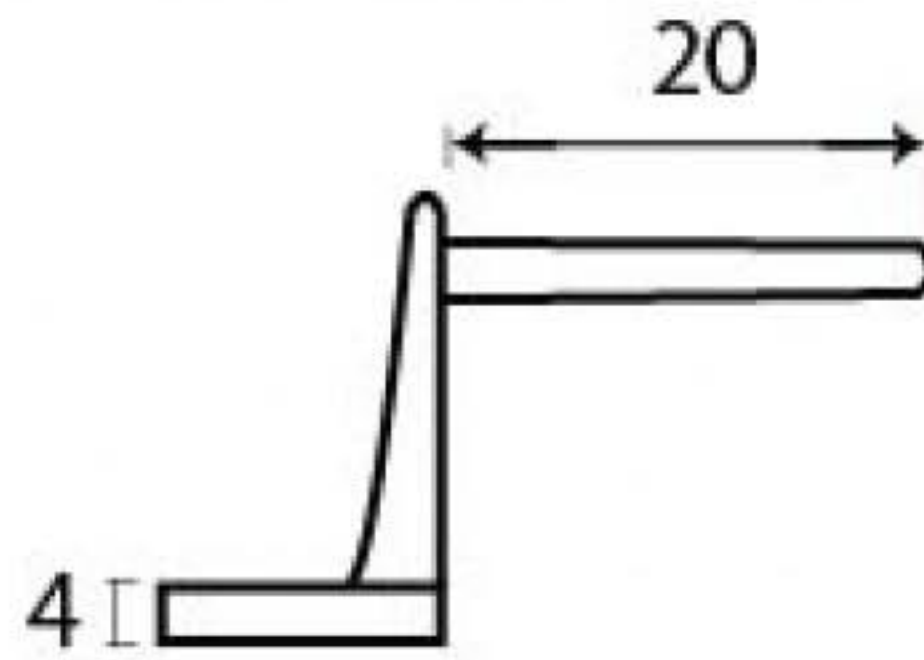

PRODUCT CODE 45451

3/4" (19mm)
X2
gauge 4 (3mm)

HANDFORGED
TRADITIONAL
IRONMONGERY

Due to the hand crafted nature of our products all measurements are approximate and should be used as a guide only