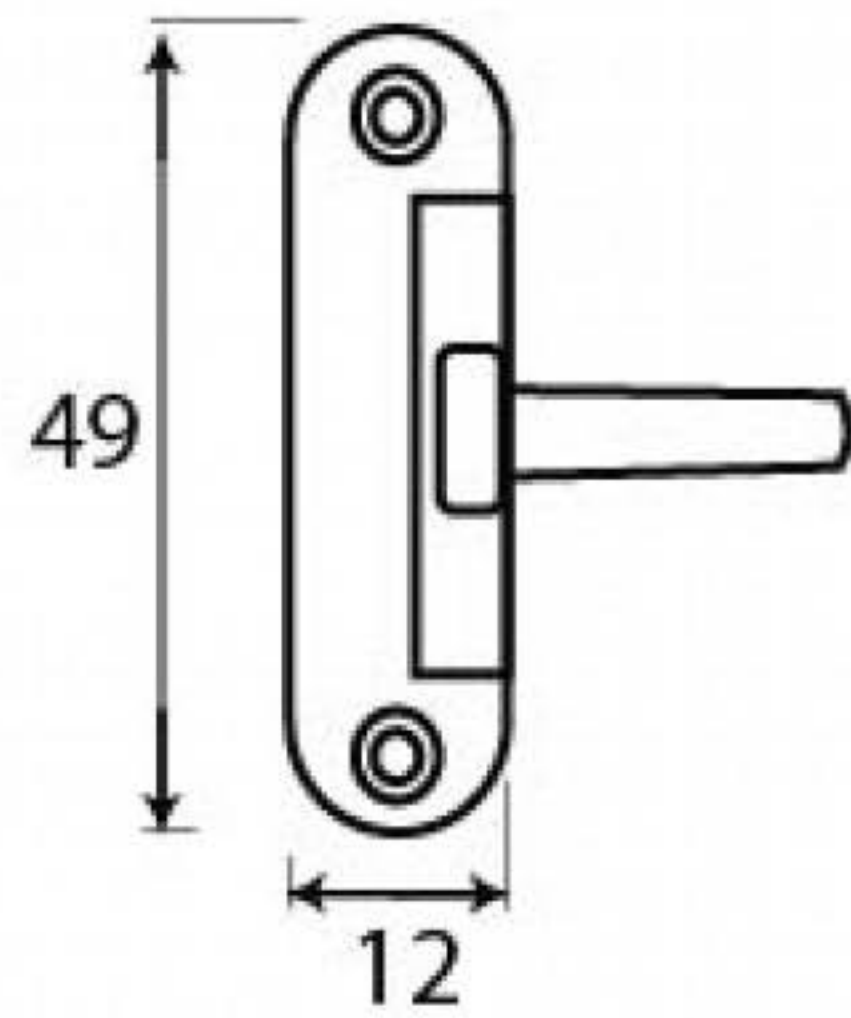

PRODUCT CODE 45451

3/4" (19mm)
X2
gauge 4 (3mm)

HANDFORGED
TRADITIONAL
IRONMONGERY

Due to the hand crafted nature of our products all measurements are approximate and should be used as a guide only