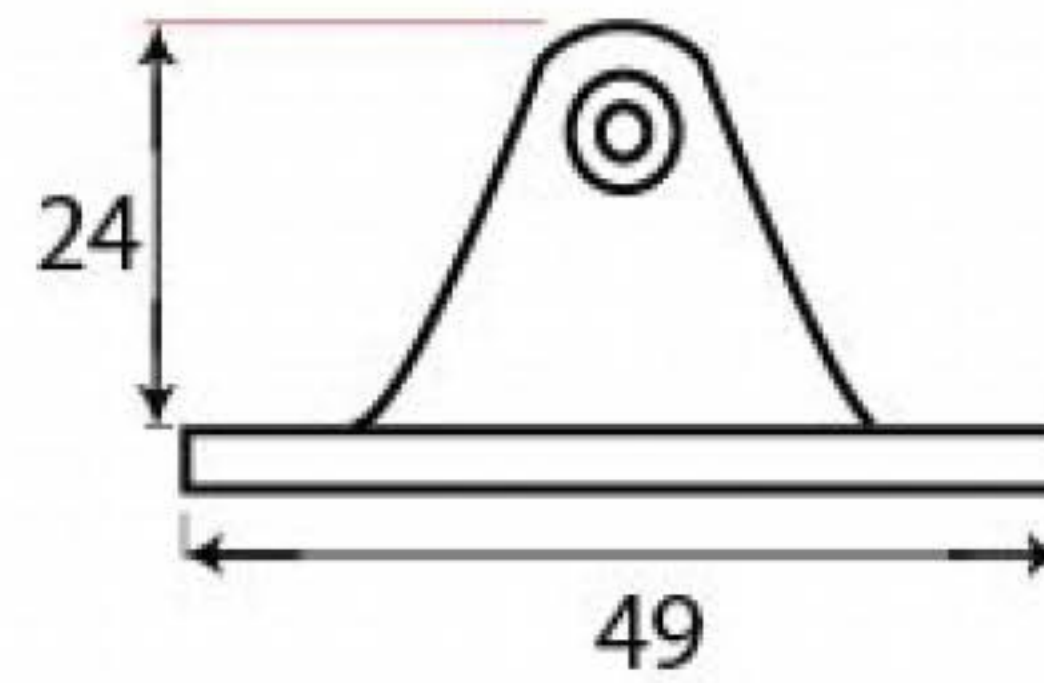

PRODUCT CODE 45451

3/4" (19mm)
X2
gauge 4 (3mm)

HANDFORGED
TRADITIONAL
IRONMONGERY

Due to the hand crafted nature of our products all measurements are approximate and should be used as a guide only