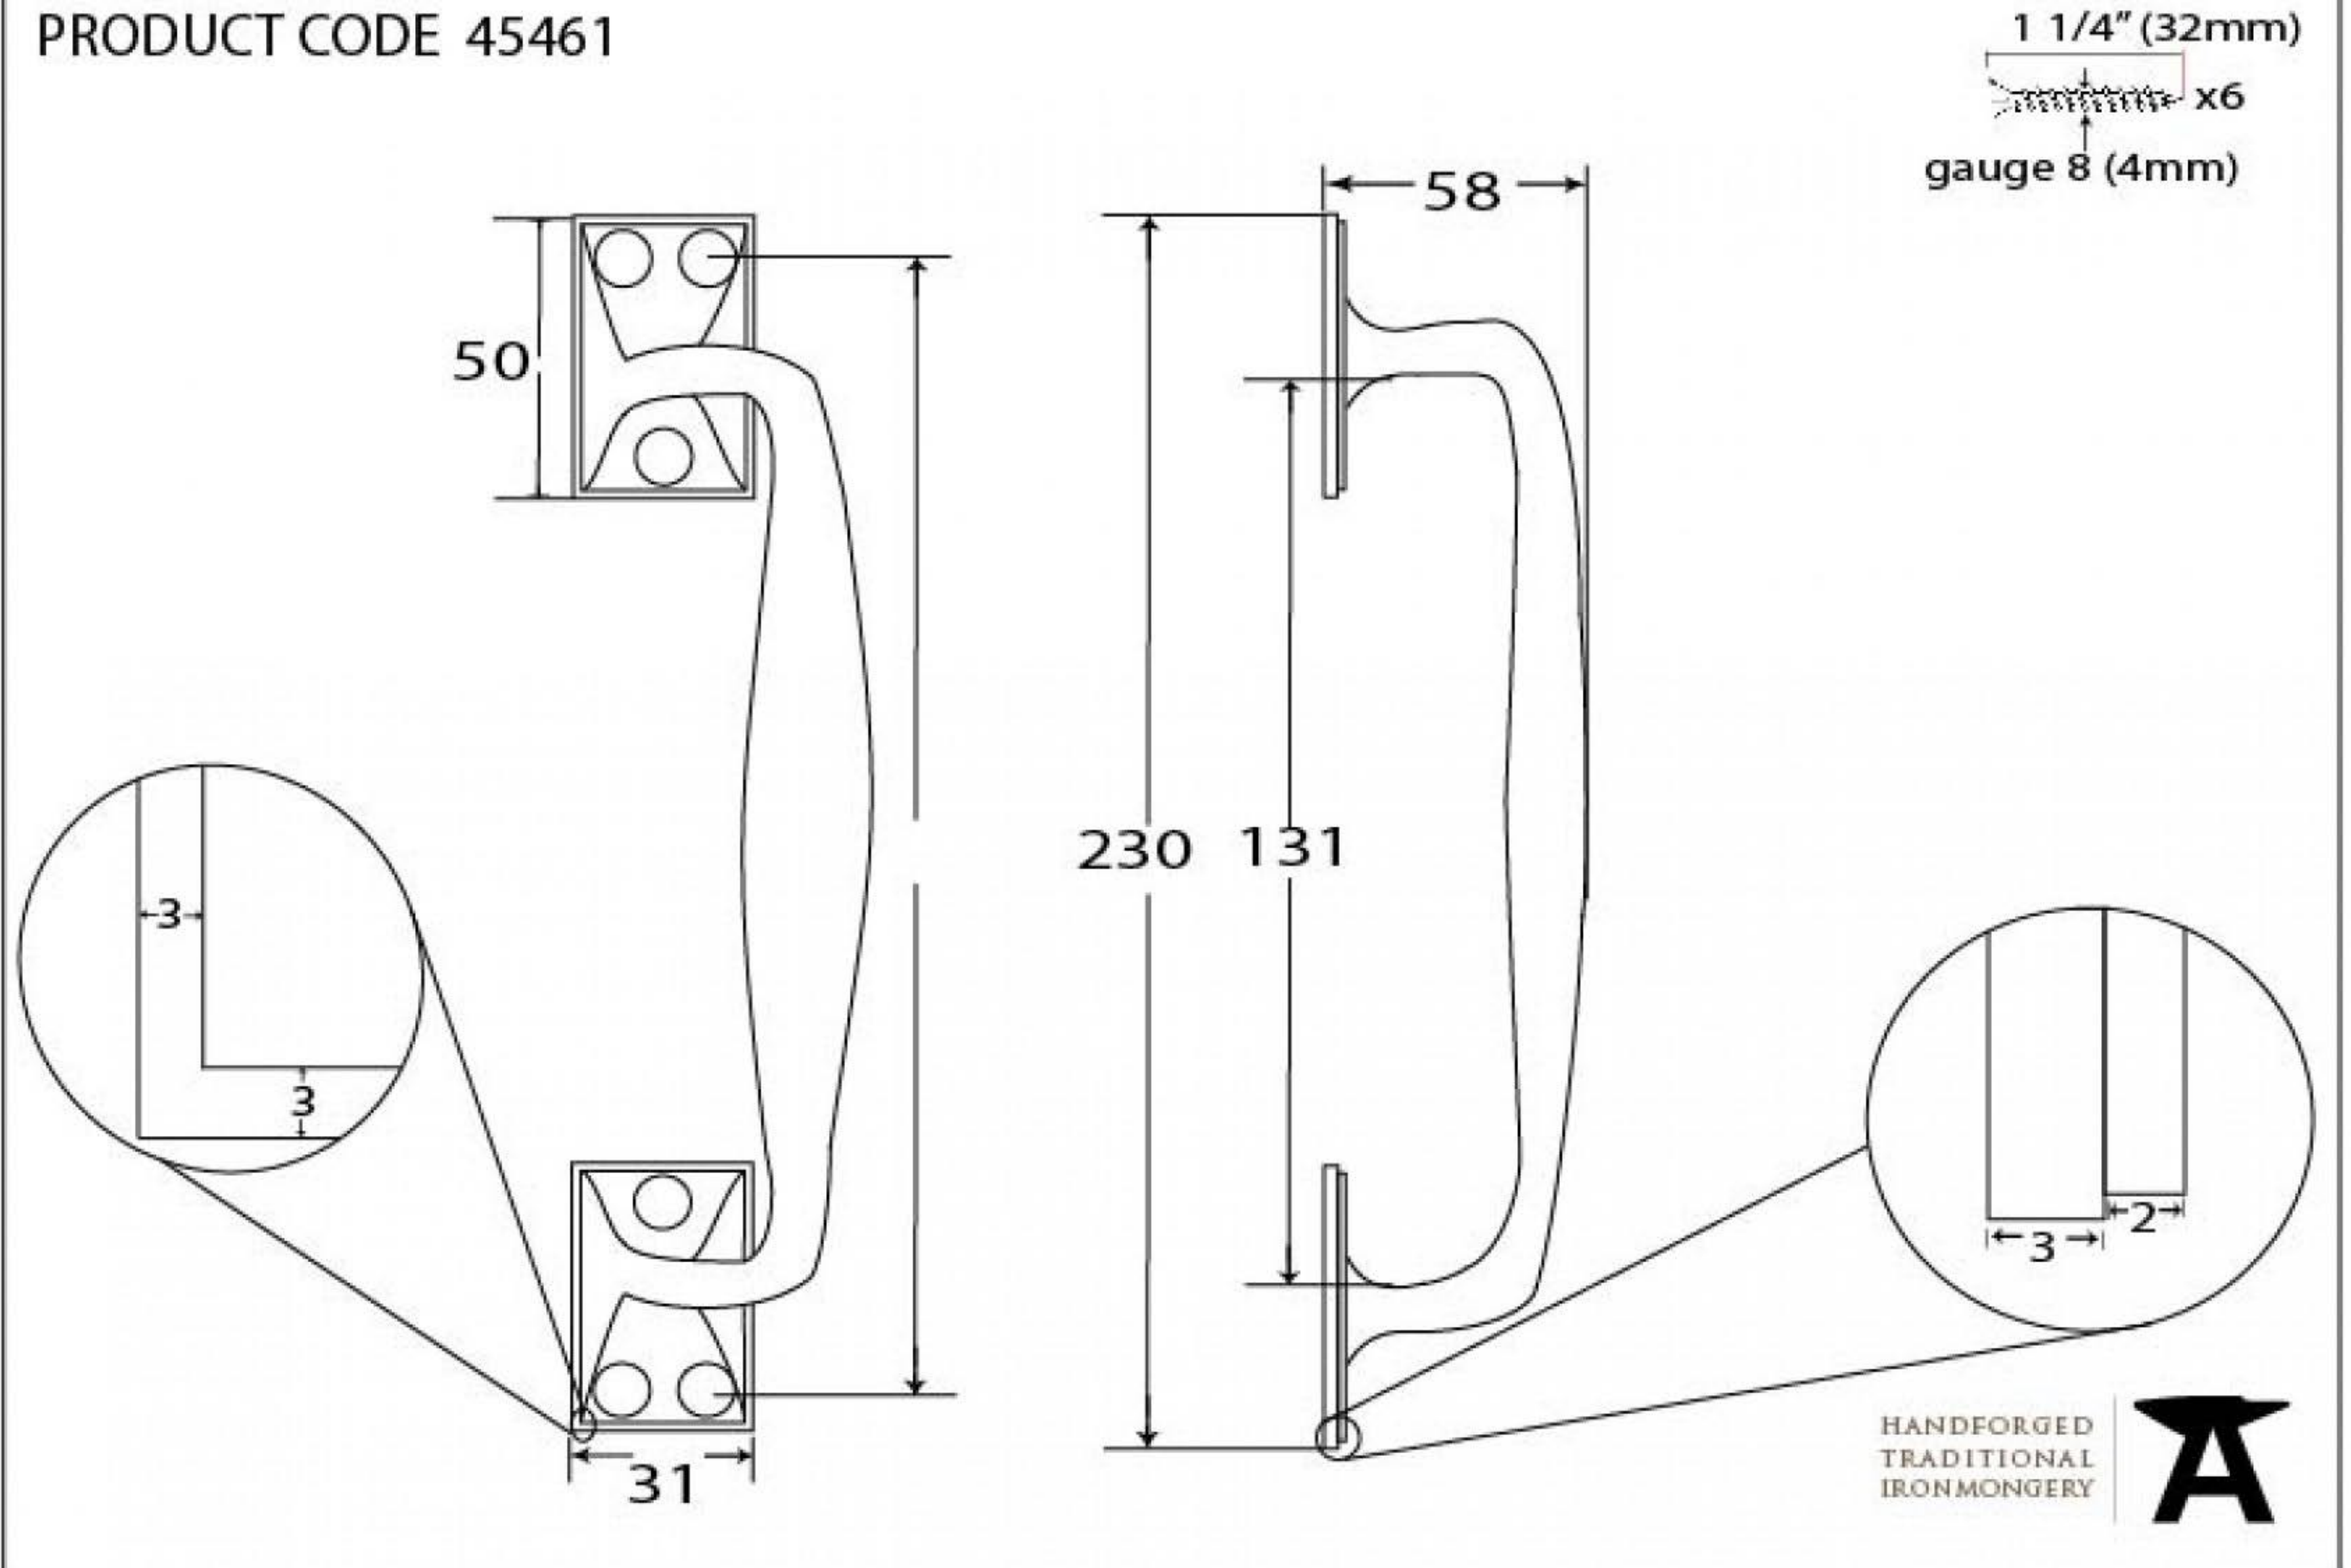

PRODUCT CODE 45461

Due to the hand crafted nature of our products all measurements are approximate and should be used as a guide only