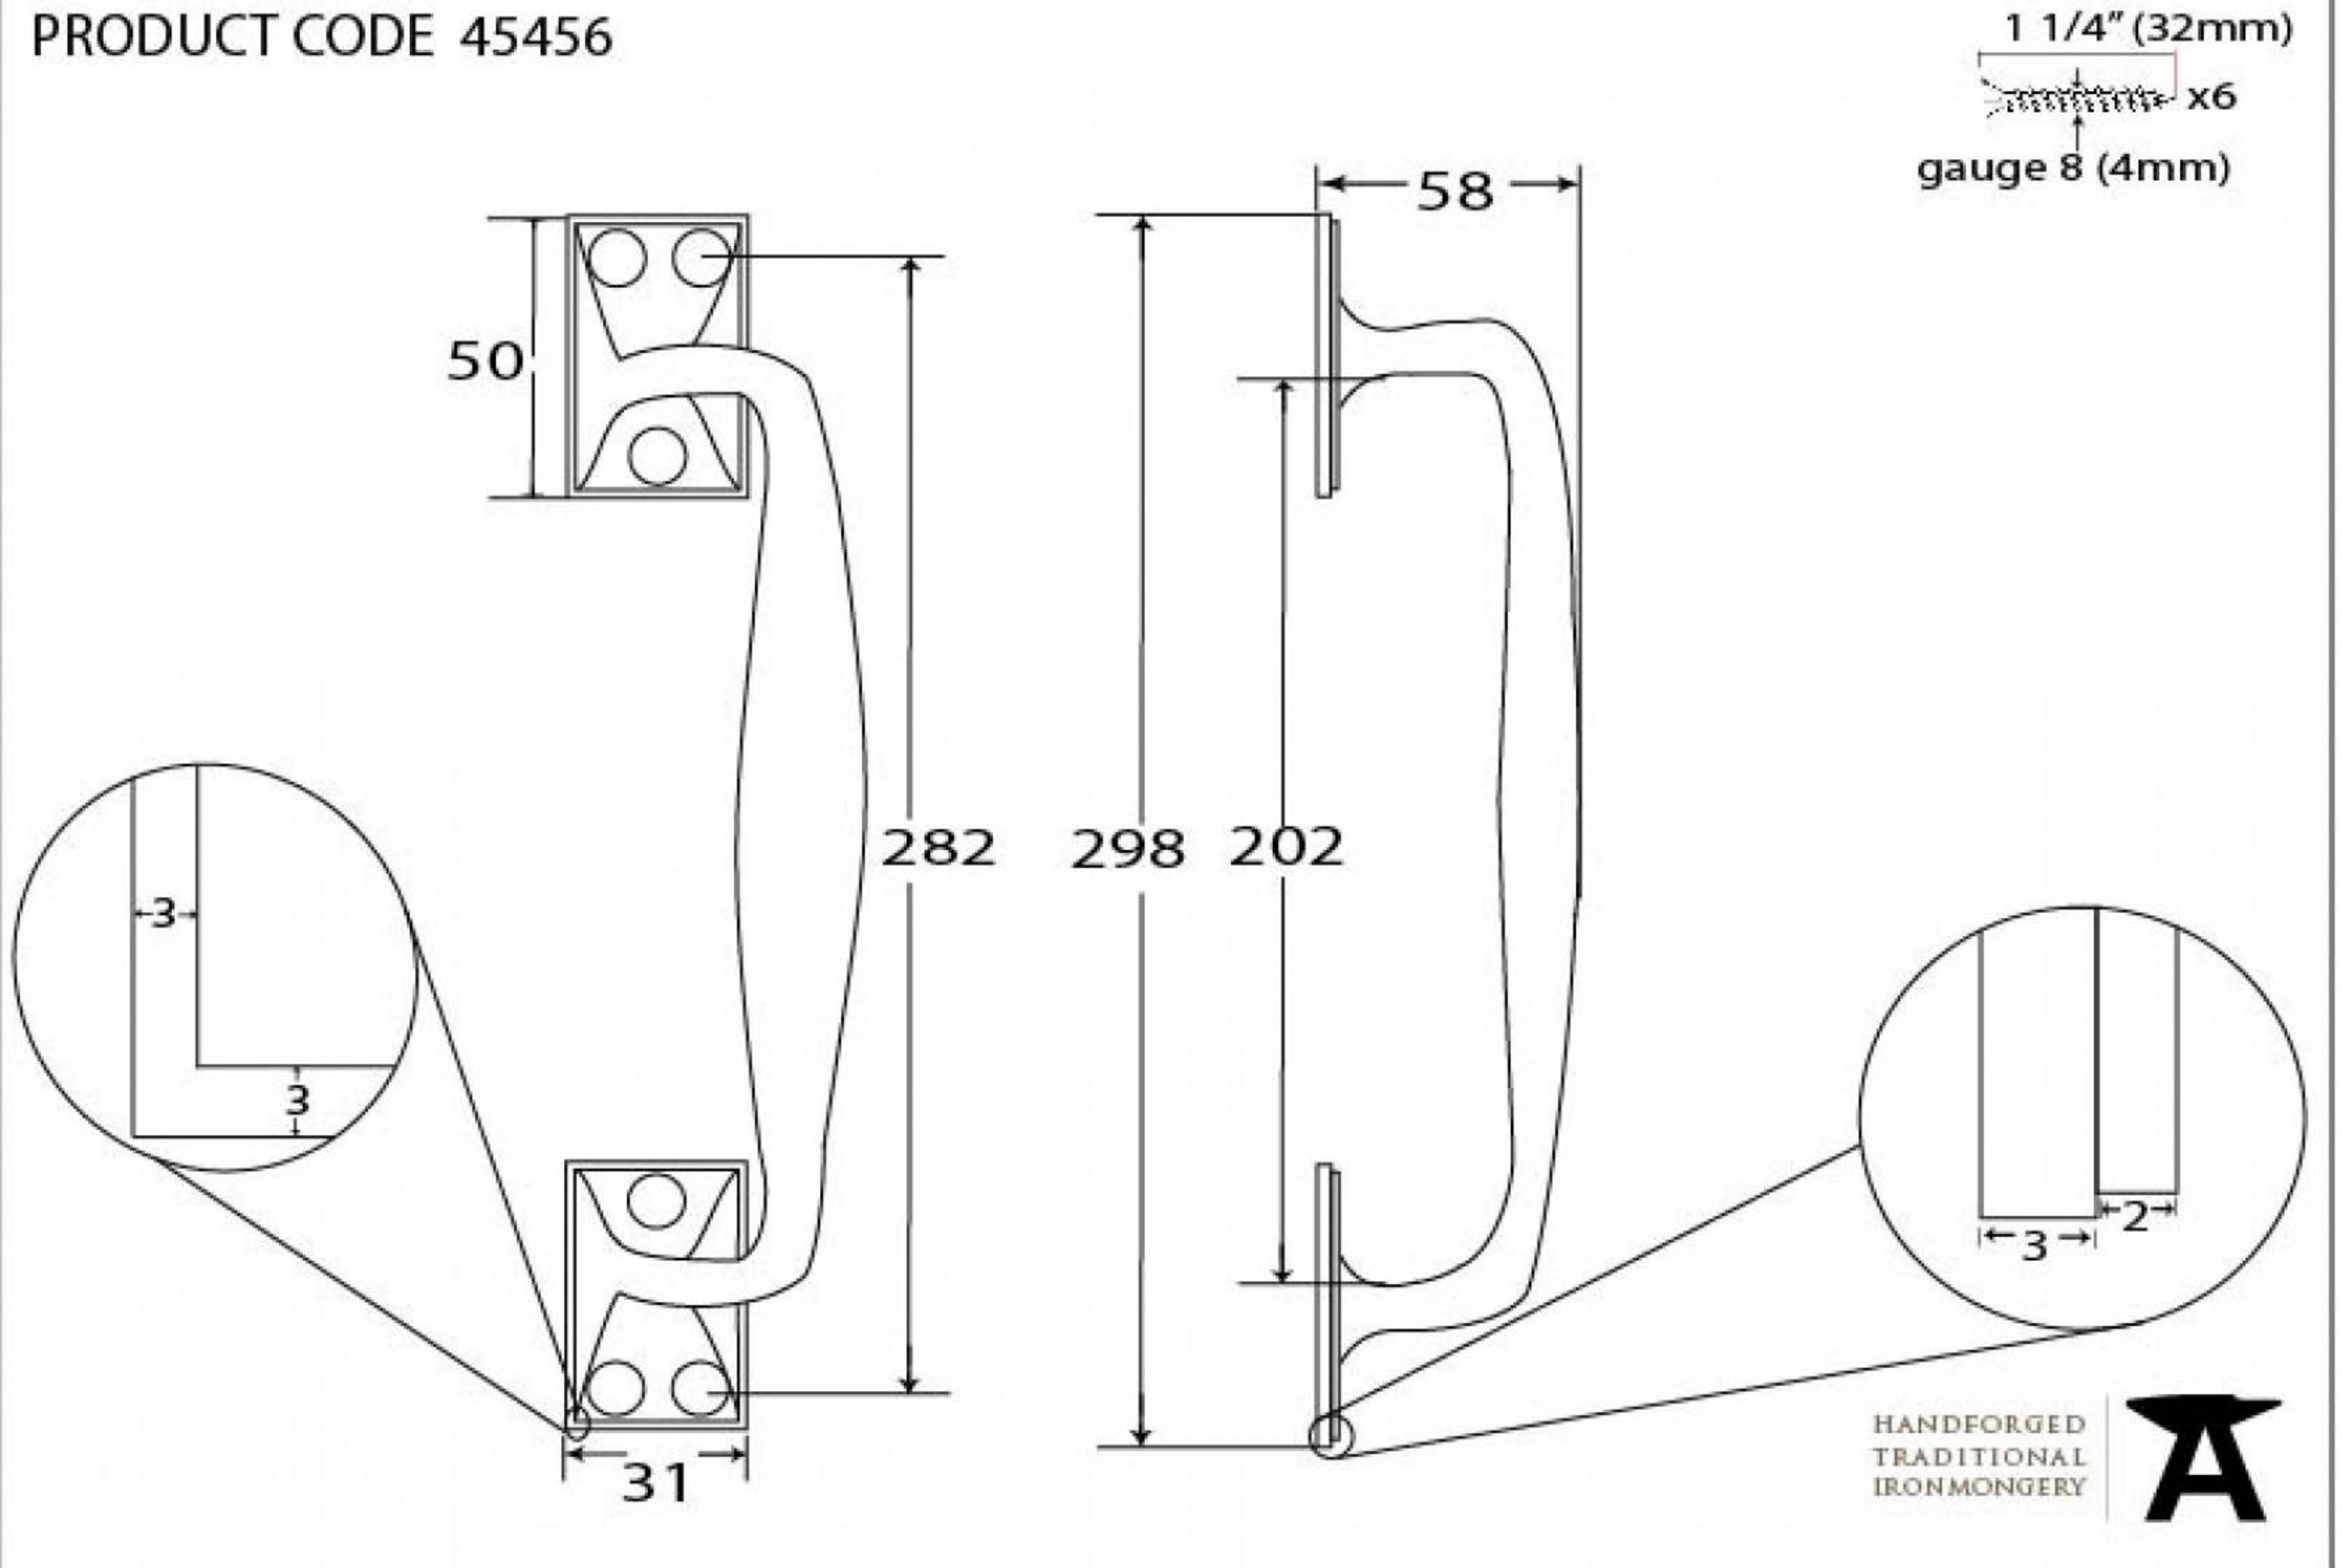

PRODUCT CODE 45456

Due to the hand crafted nature of our products all measurements are approximate and should be used as a guide only