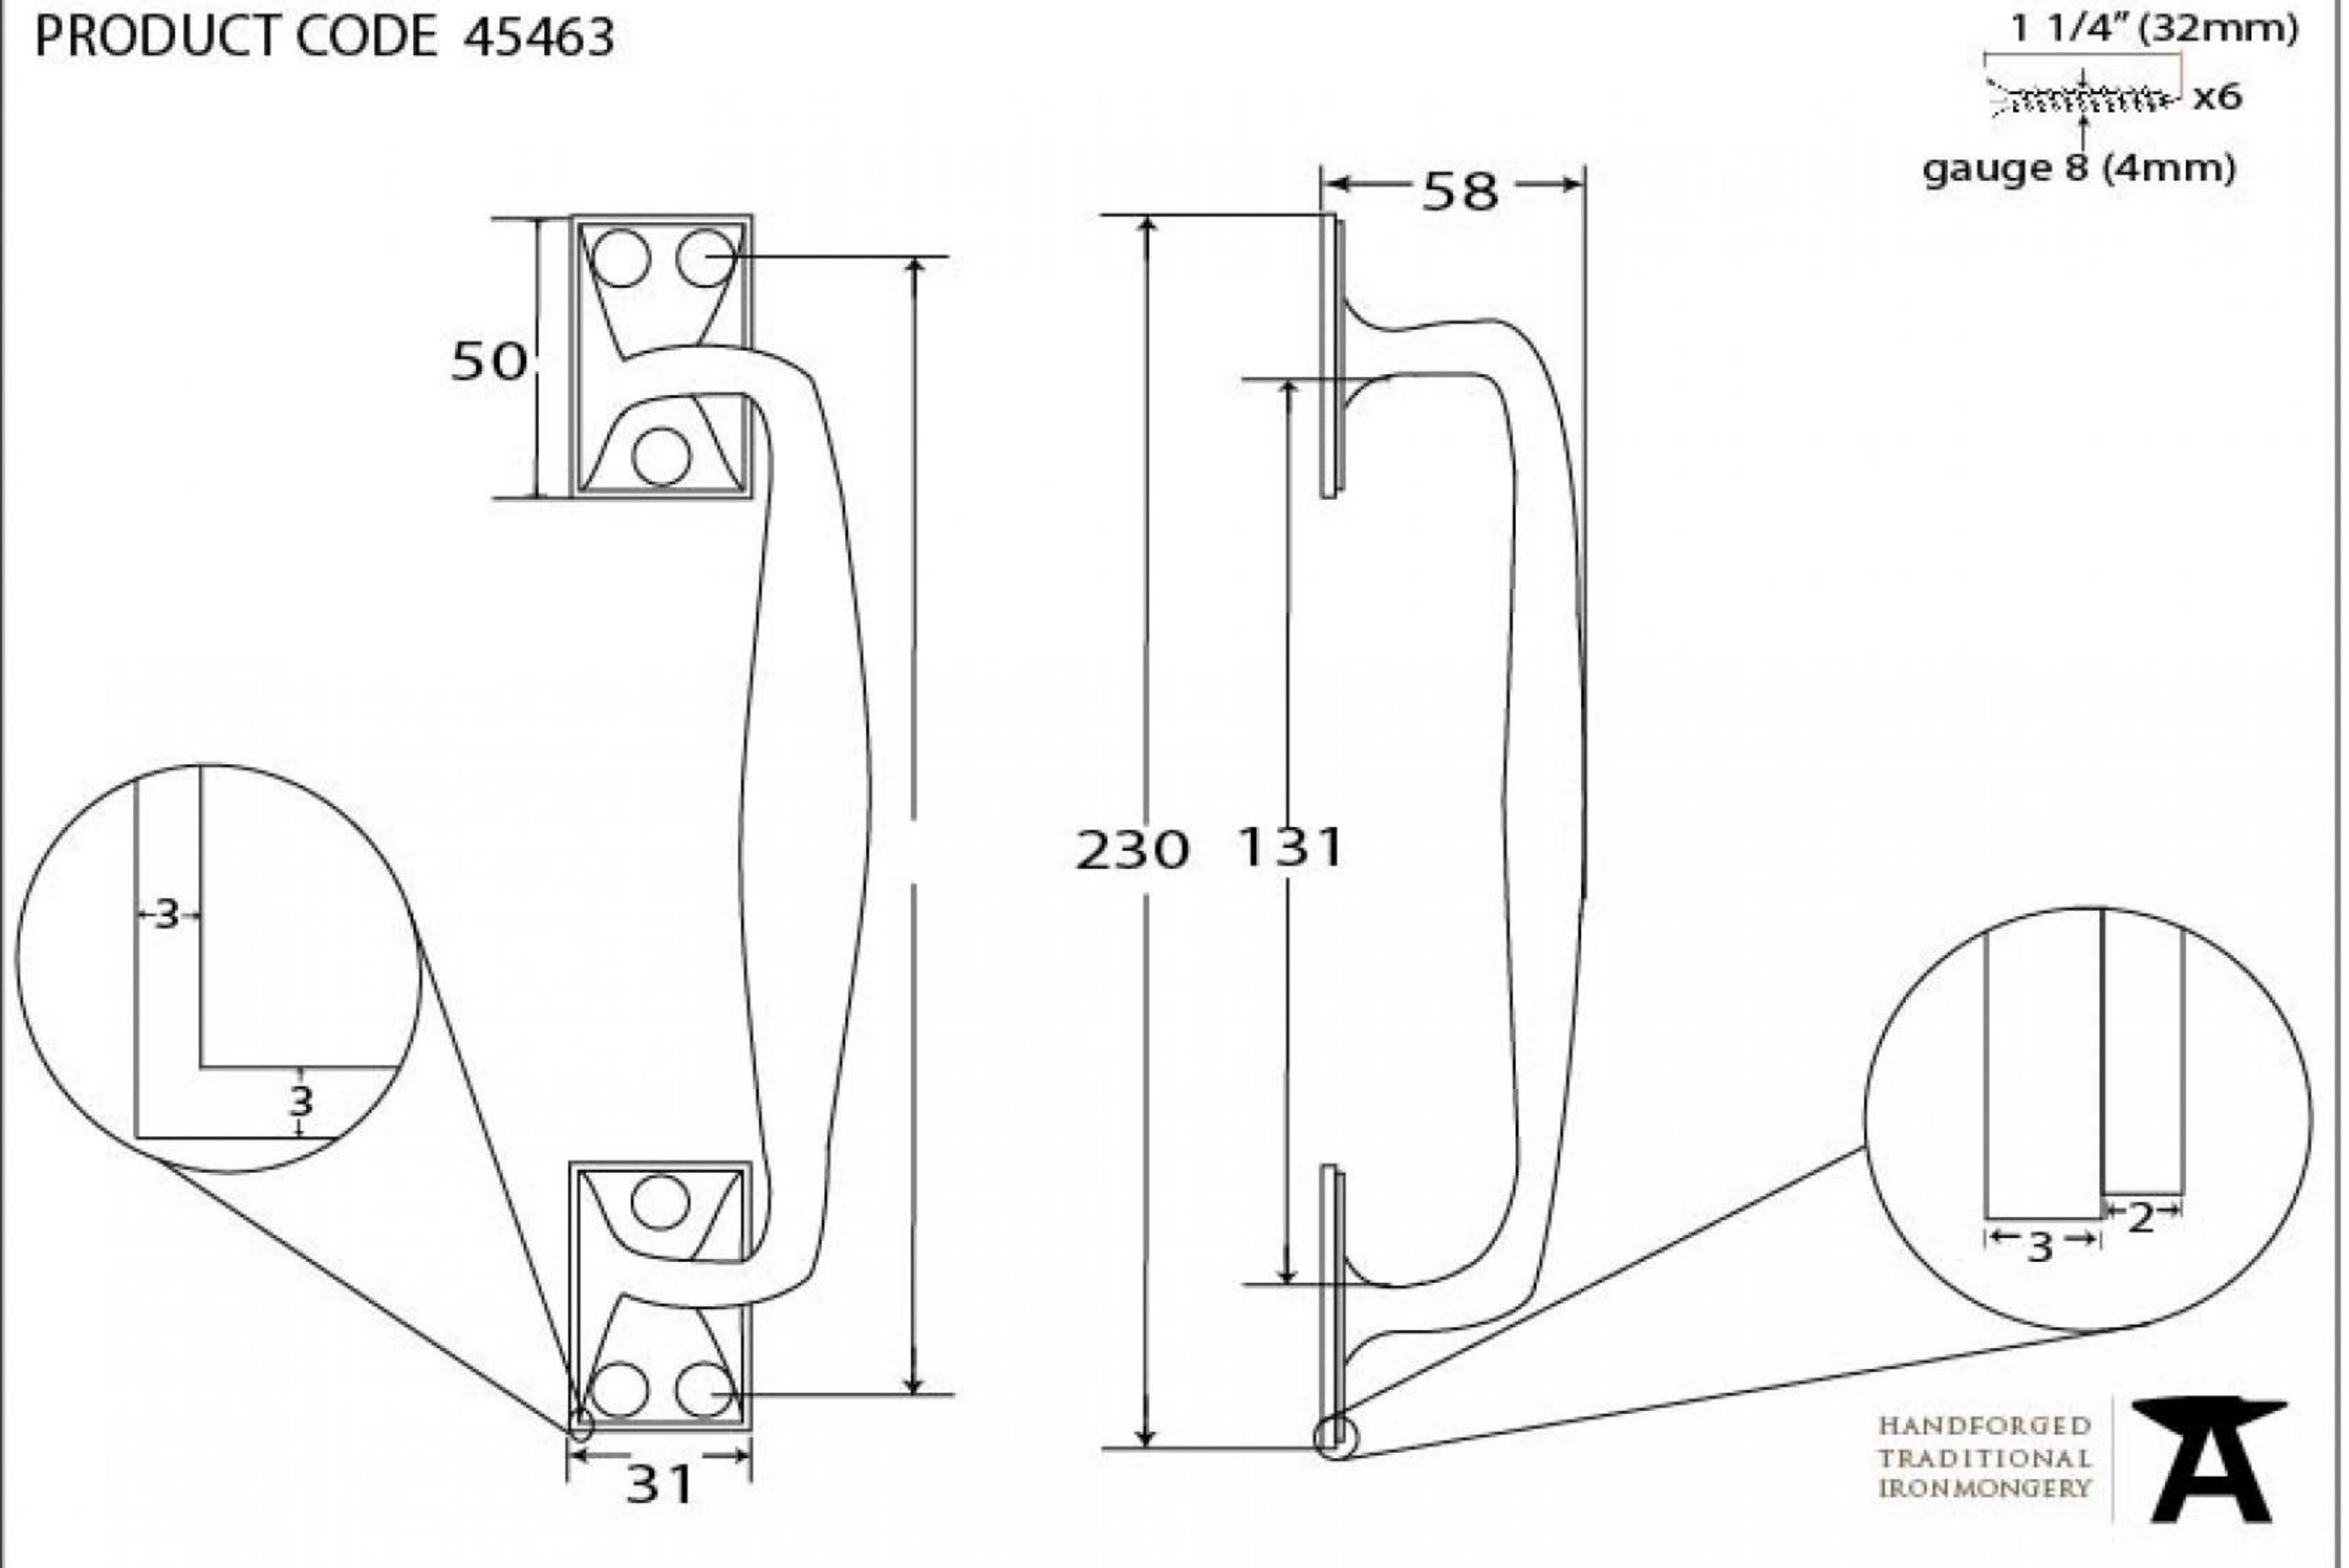

PRODUCT CODE 45463

Due to the hand crafted nature of our products all measurements are approximate and should be used as a guide only