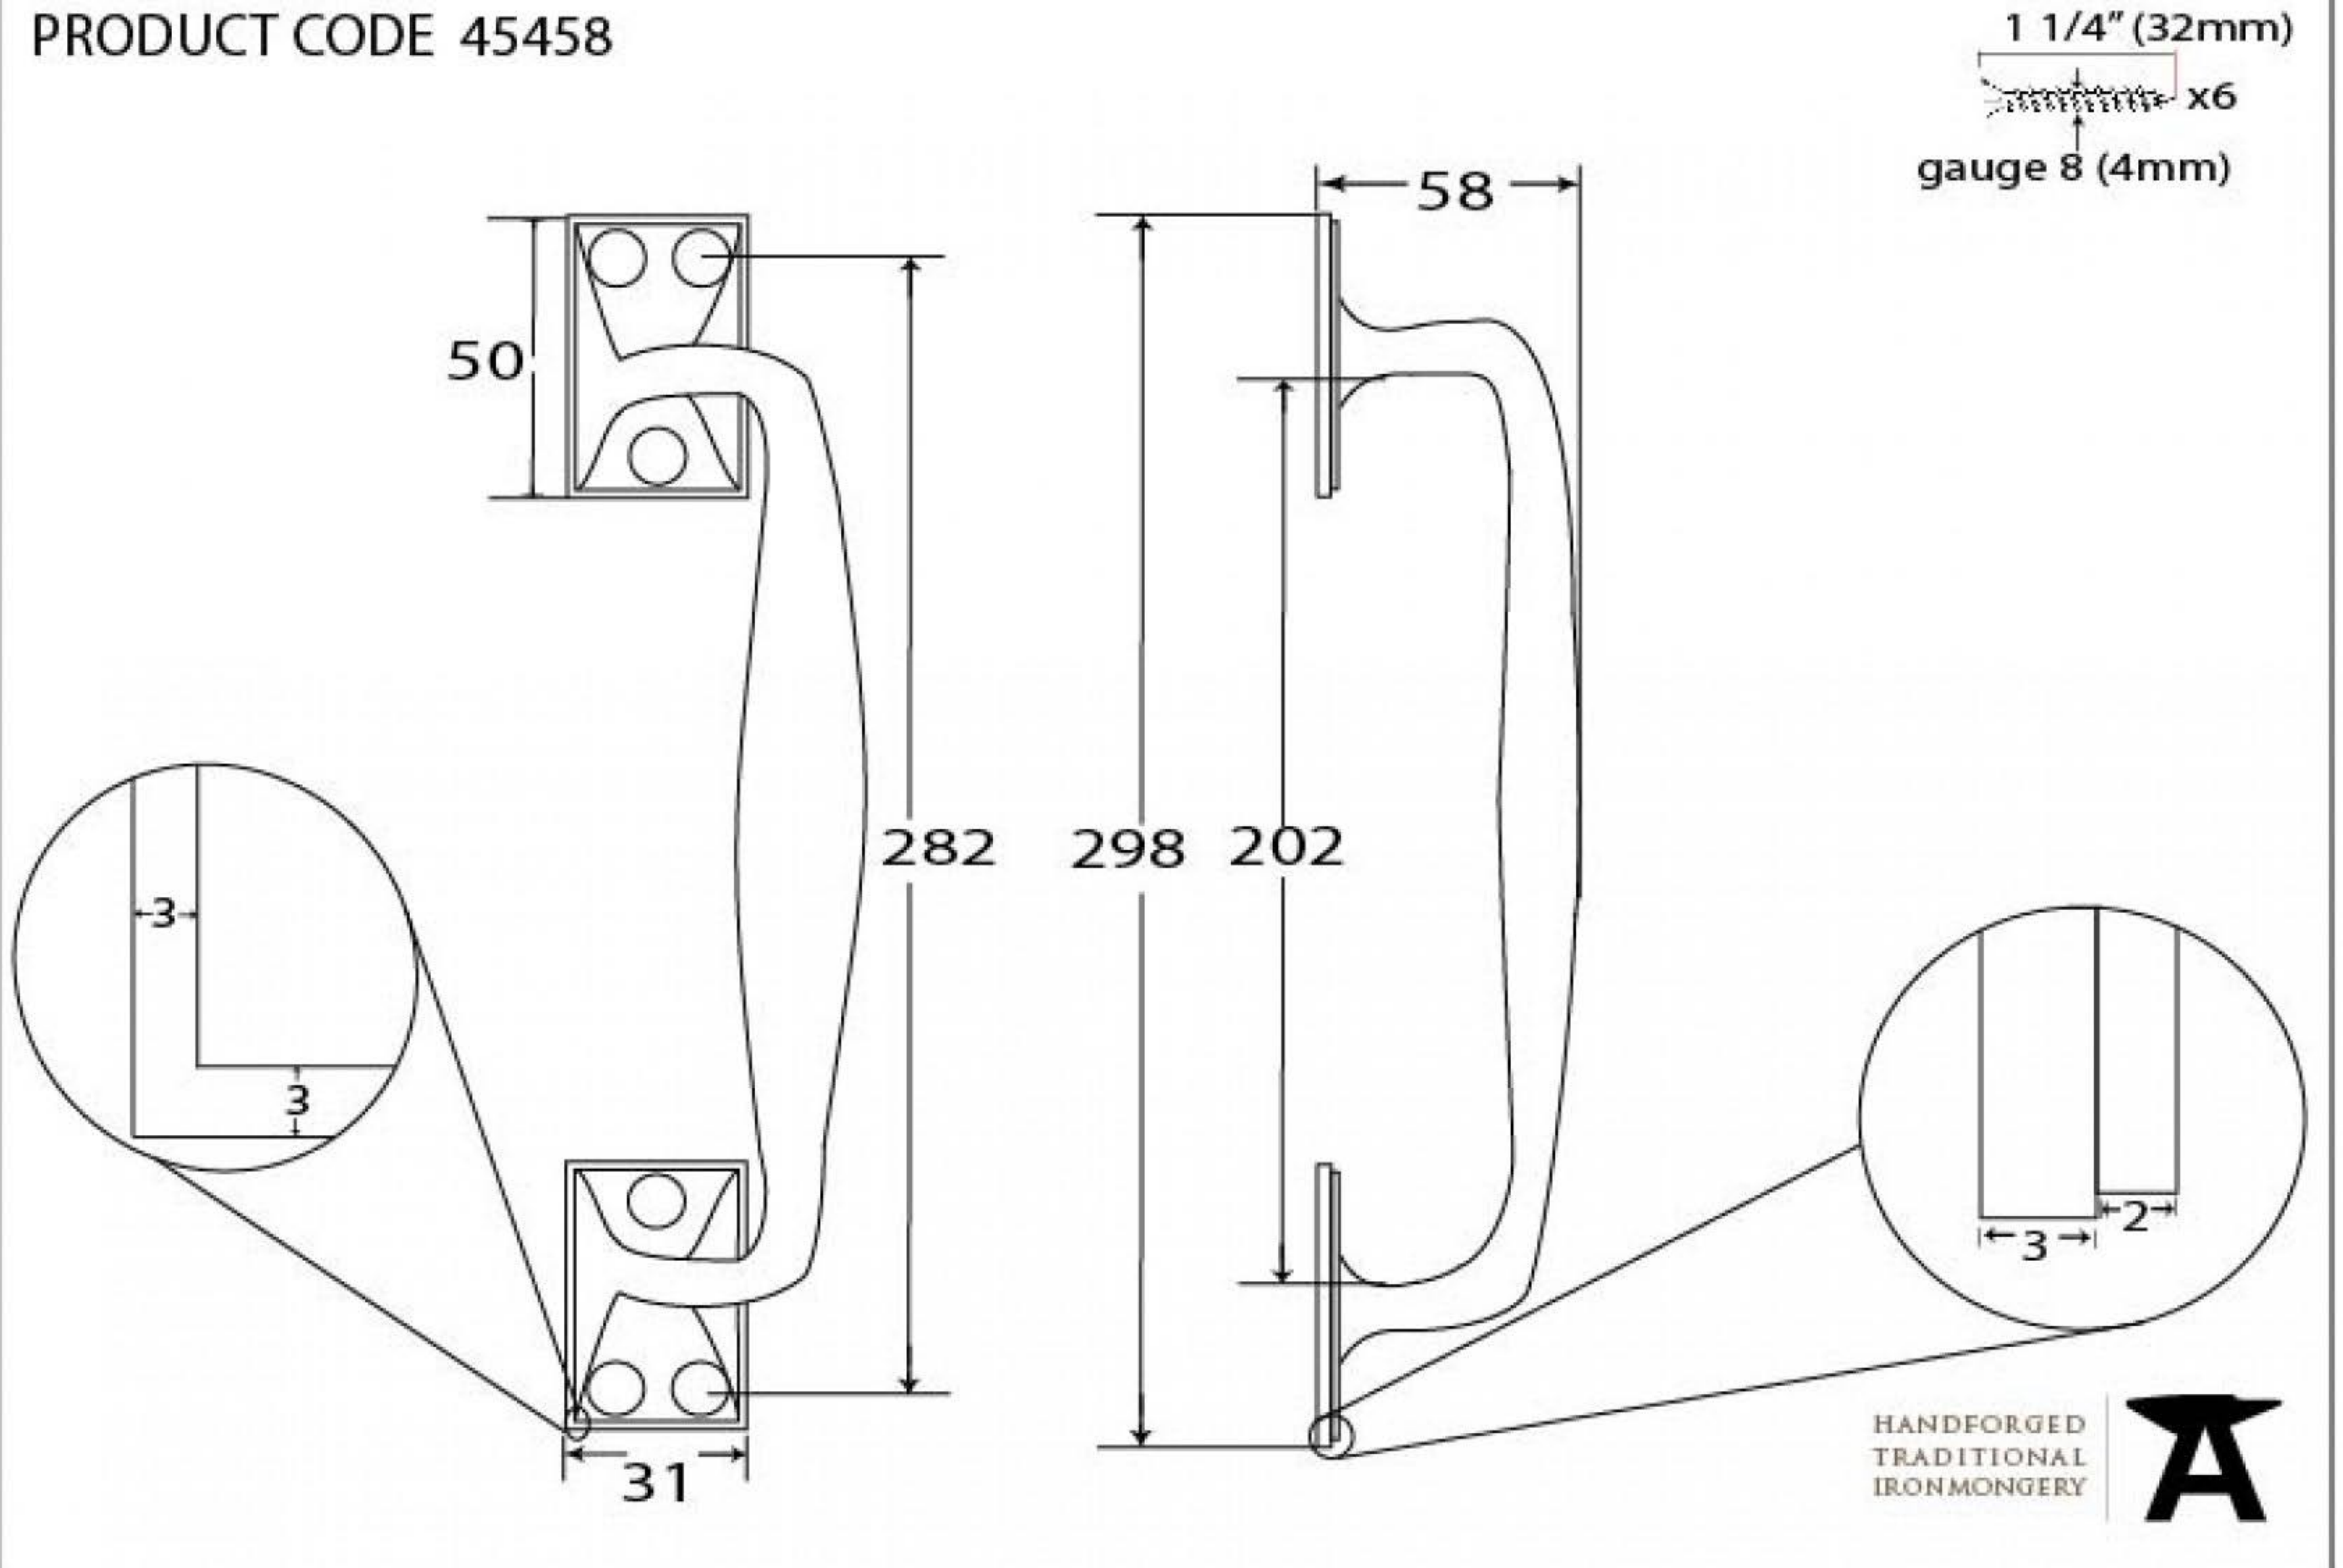

PRODUCT CODE 45458

Due to the hand crafted nature of our products all measurements are approximate and should be used as a guide only