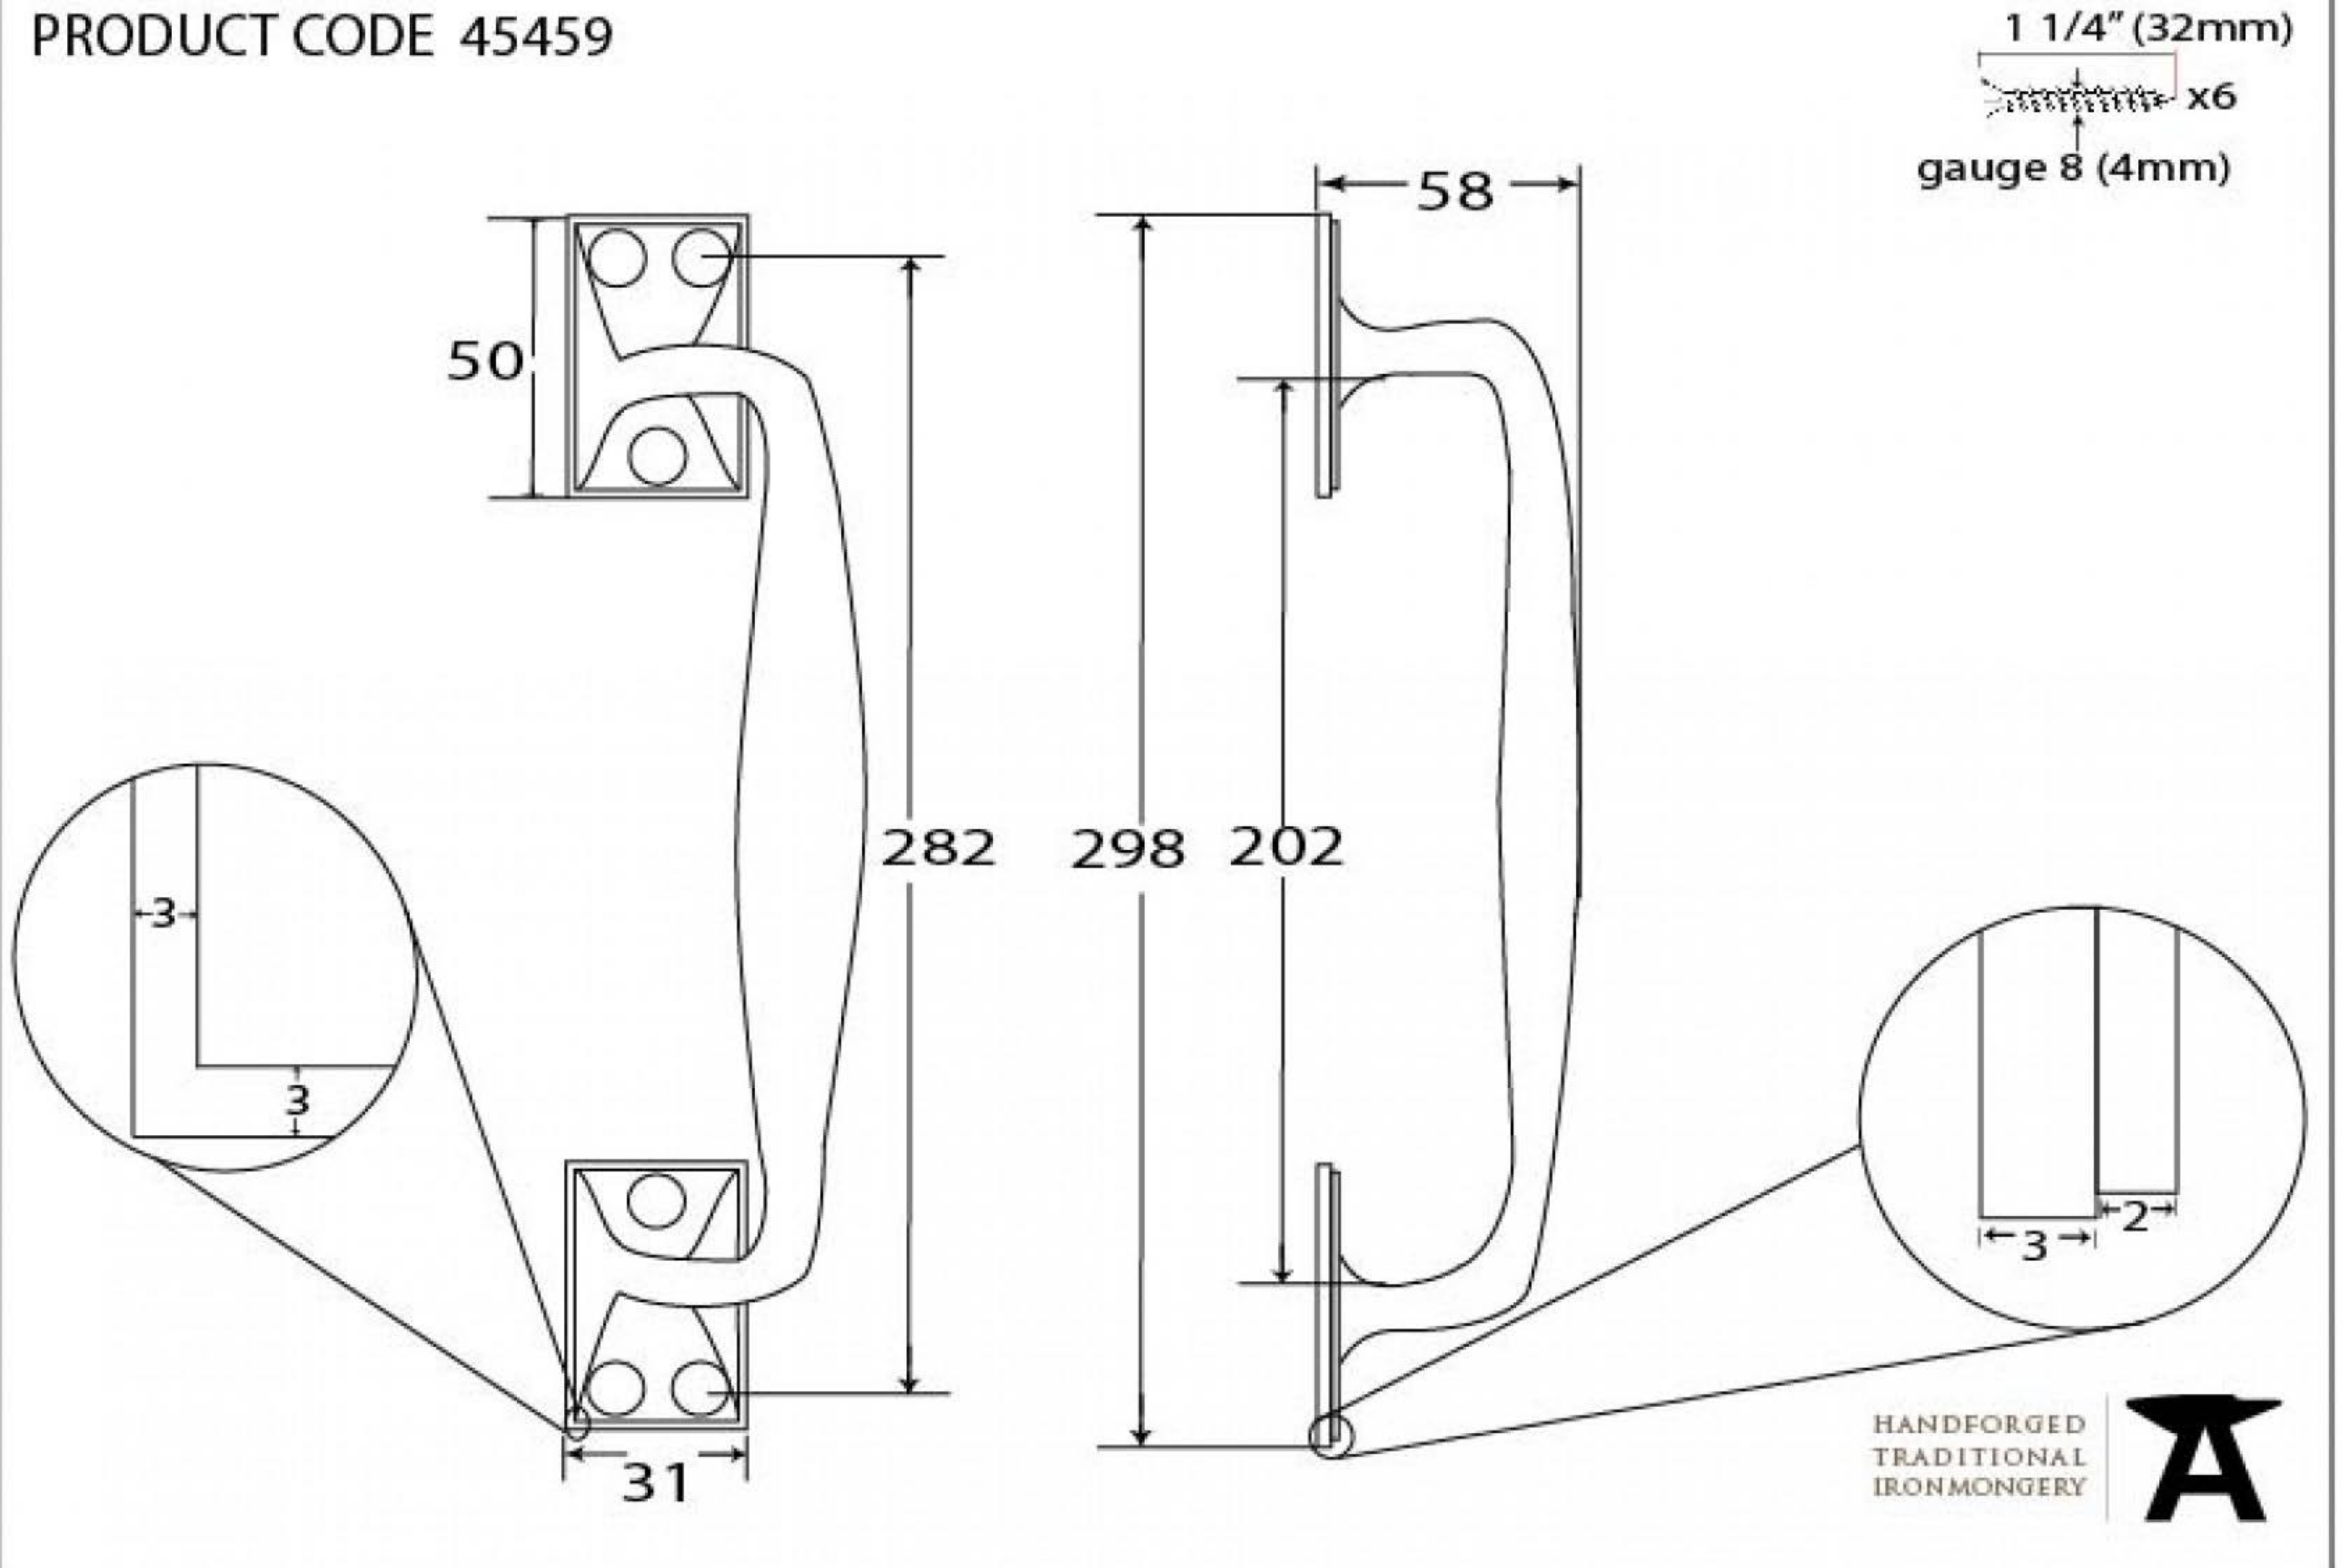

PRODUCT CODE 45459

Due to the hand crafted nature of our products all measurements are approximate and should be used as a guide only