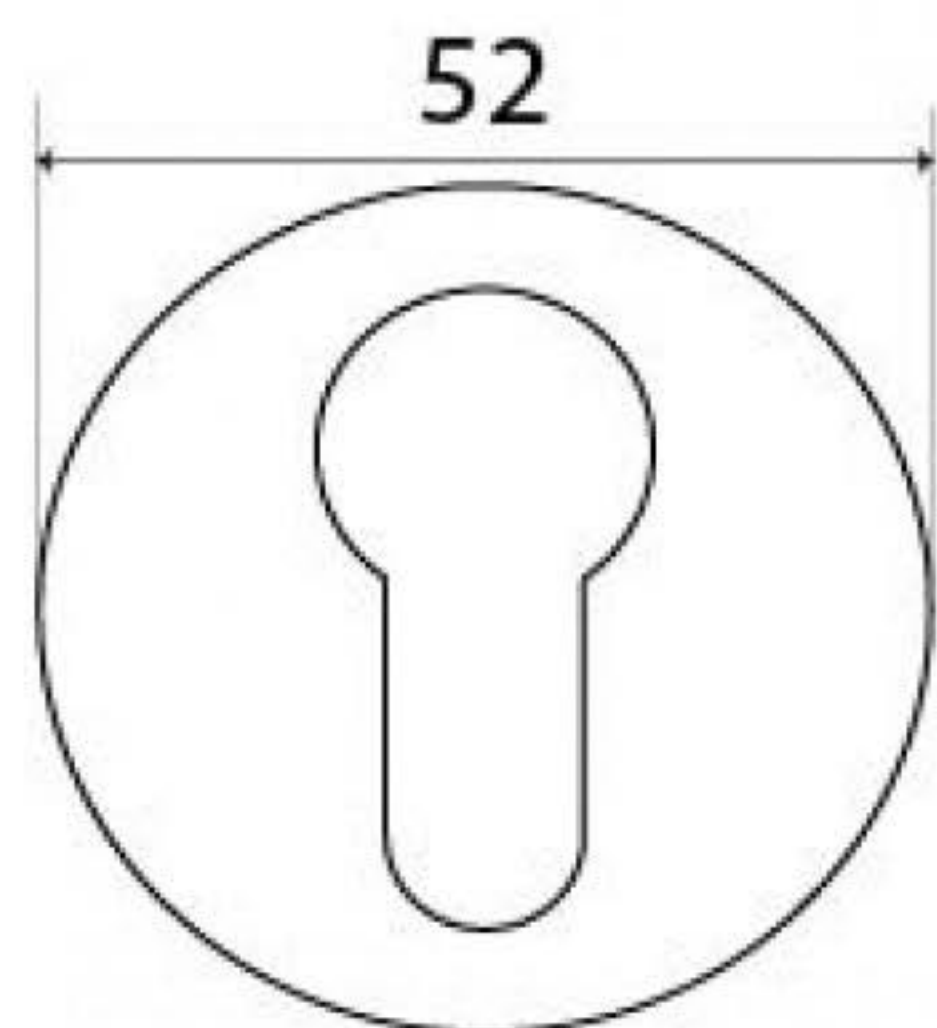

PRODUCT CODE 45466

3/4" (19mm)
x2
gauge 6 (3.5mm)

HANDFORGED
TRADITION L
IRONMONGERY

Due to the hand crafted nature of our products all measurements are approximate and should be used as a guide only