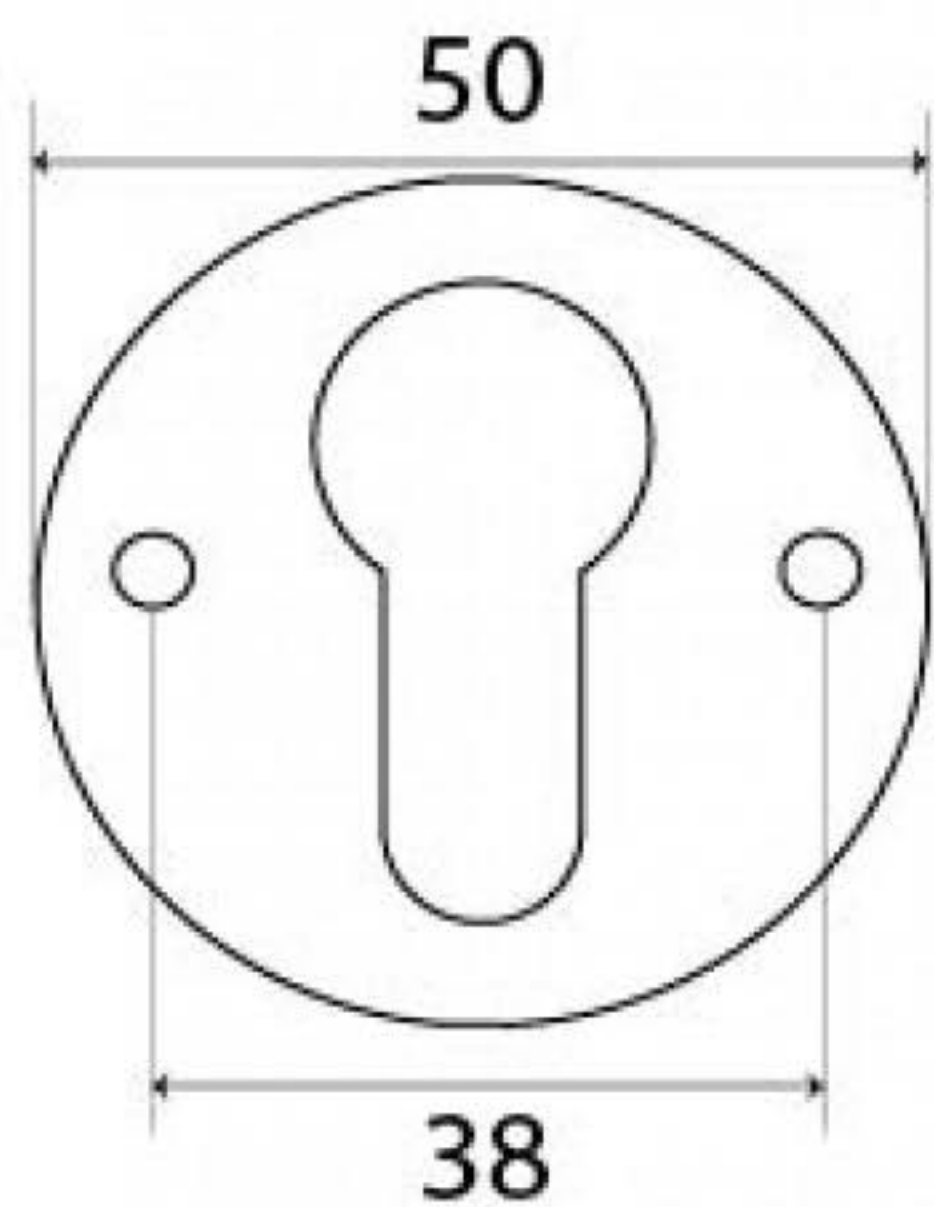

PRODUCT CODE 45466

3/4" (19mm)
x2
gauge 6 (3.5mm)

HANDFORGED
TRADITION L
IRONMONGERY

Due to the hand crafted nature of our products all measurements are approximate and should be used as a guide only