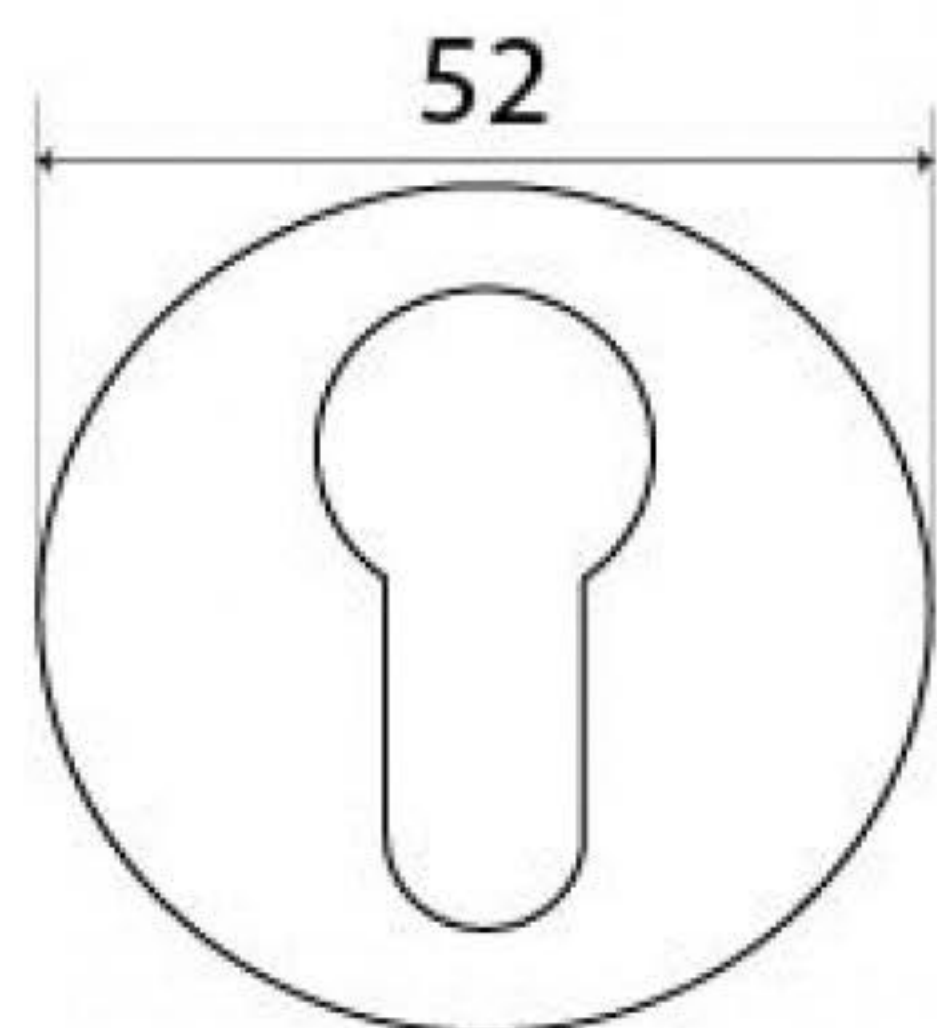

PRODUCT CODE 45467

3/4" (19mm)  
x2  
gauge 6 (3.5mm)

HANDFORGED  
TRADITION L  
IRONMONGERY

Due to the hand crafted nature of our products all measurements are approximate and should be used as a guide only