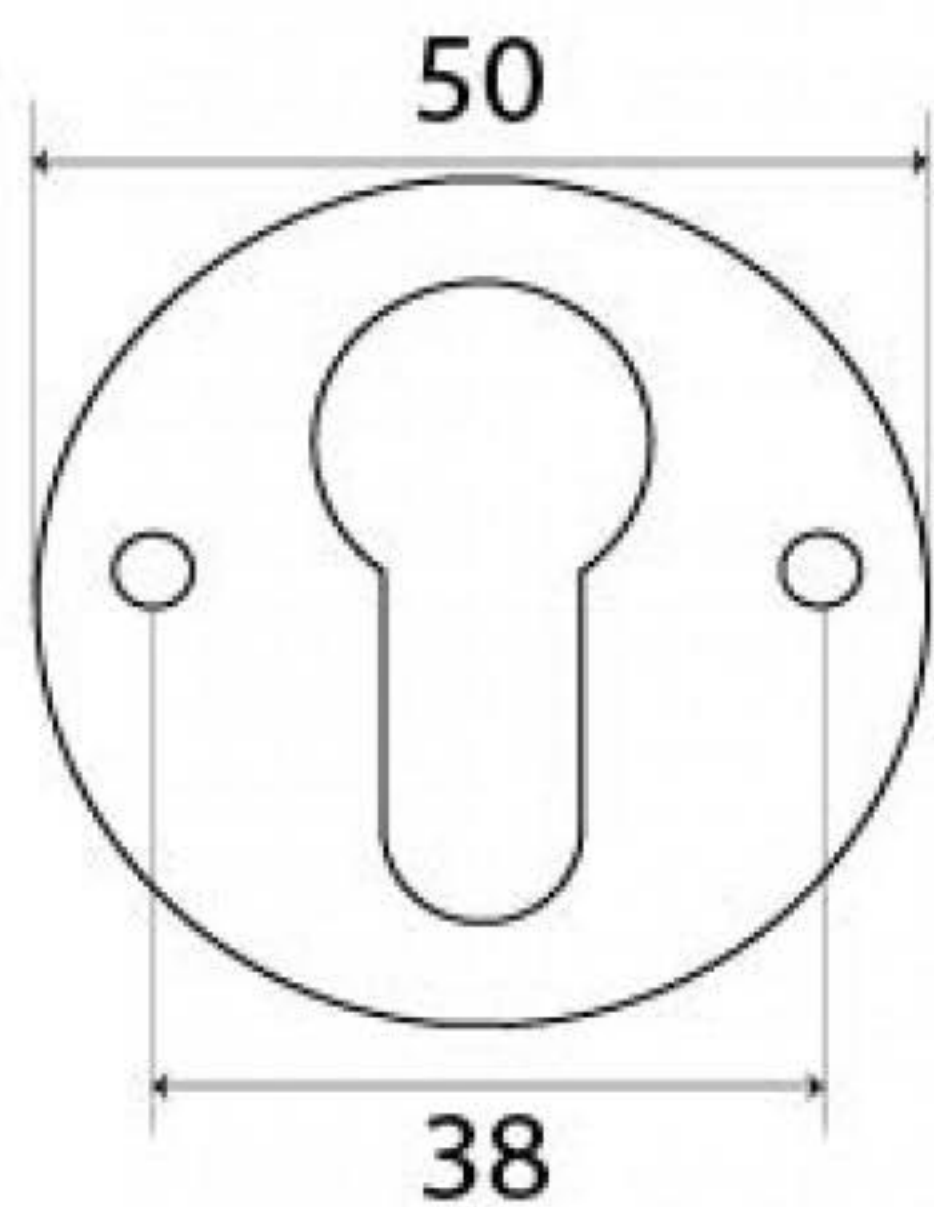

PRODUCT CODE 45467

3/4" (19mm)  
x2  
gauge 6 (3.5mm)

HANDFORGED  
TRADITION L  
IRONMONGERY

Due to the hand crafted nature of our products all measurements are approximate and should be used as a guide only