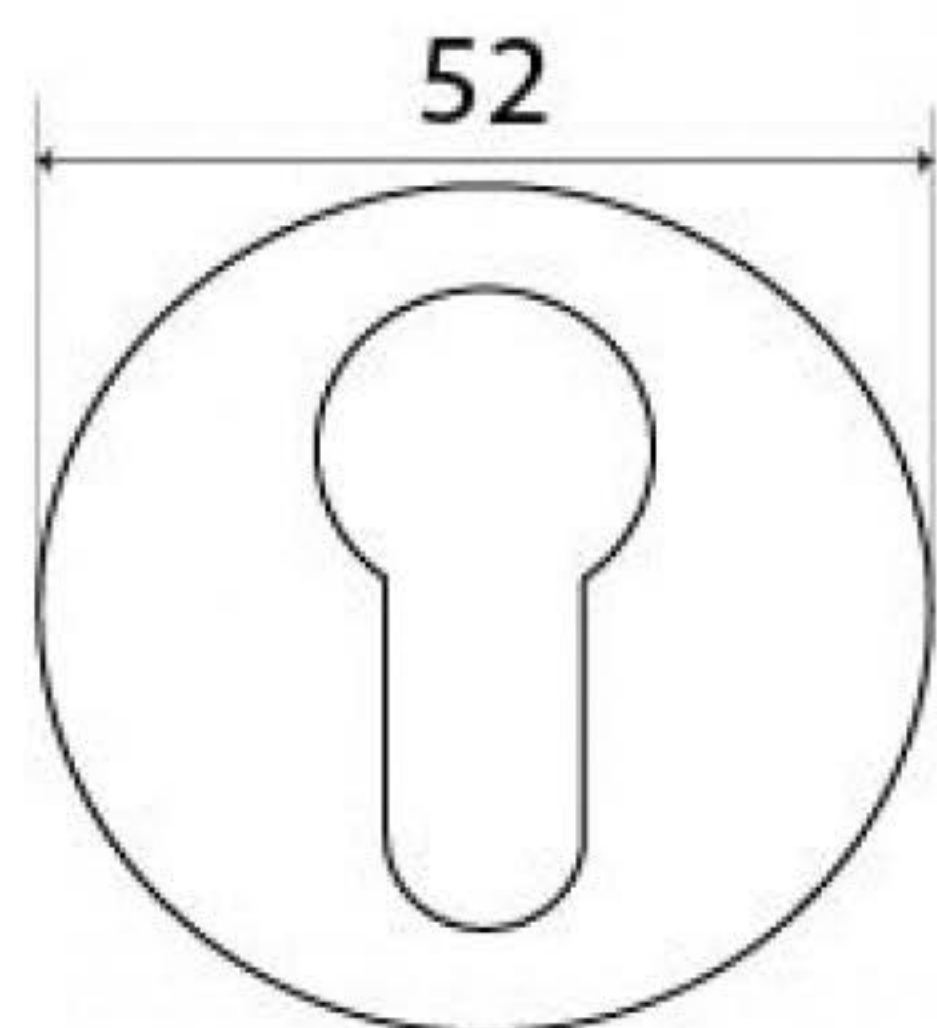

PRODUCT CODE 45468

3/4" (19mm)
x2
gauge 6 (3.5mm)

HANDFORGED
TRADITION L
IRONMONGERY

Due to the hand crafted nature of our products all measurements are approximate and should be used as a guide only