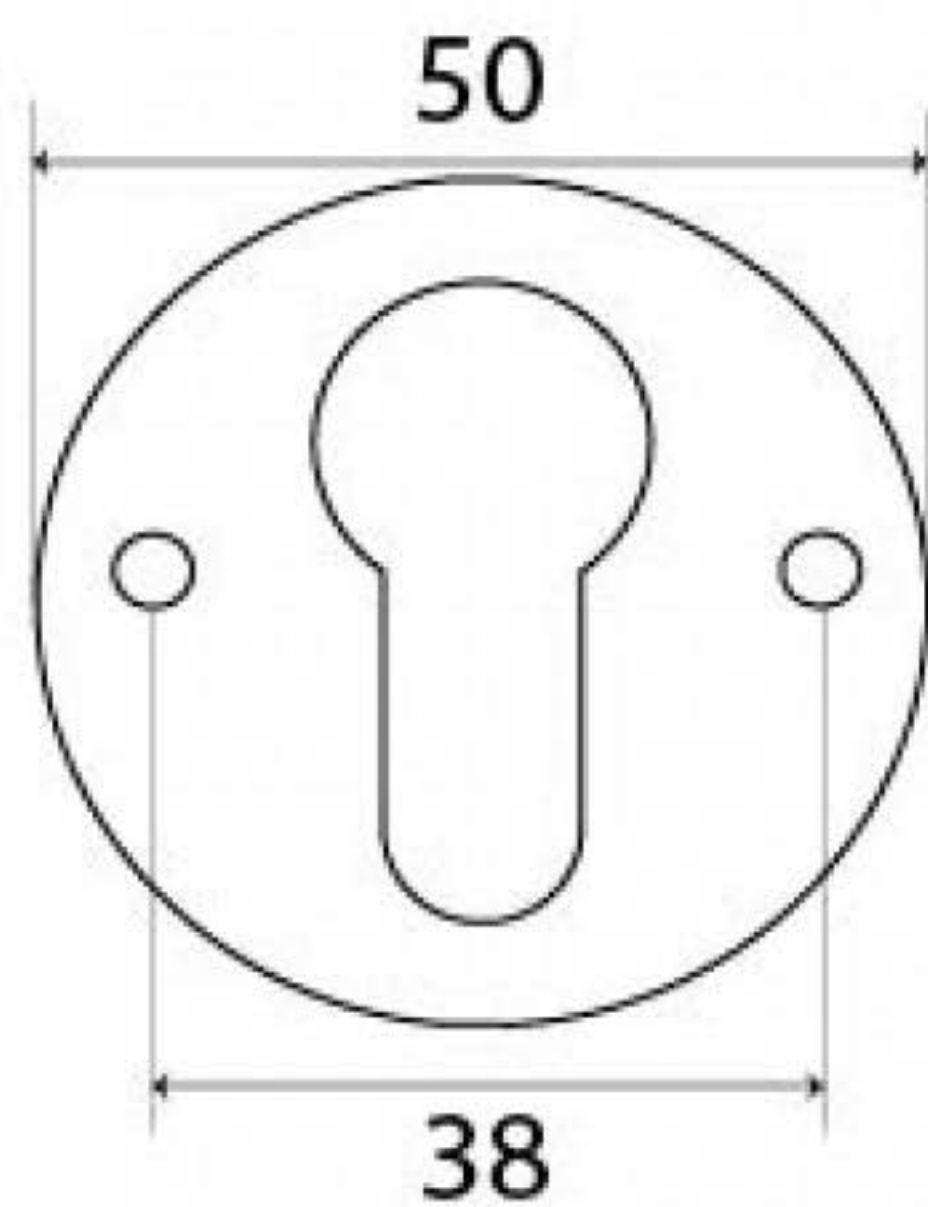

PRODUCT CODE 45468

3/4" (19mm)
x2
gauge 6 (3.5mm)

HANDFORGED
TRADITION L
IRONMONGERY

Due to the hand crafted nature of our products all measurements are approximate and should be used as a guide only