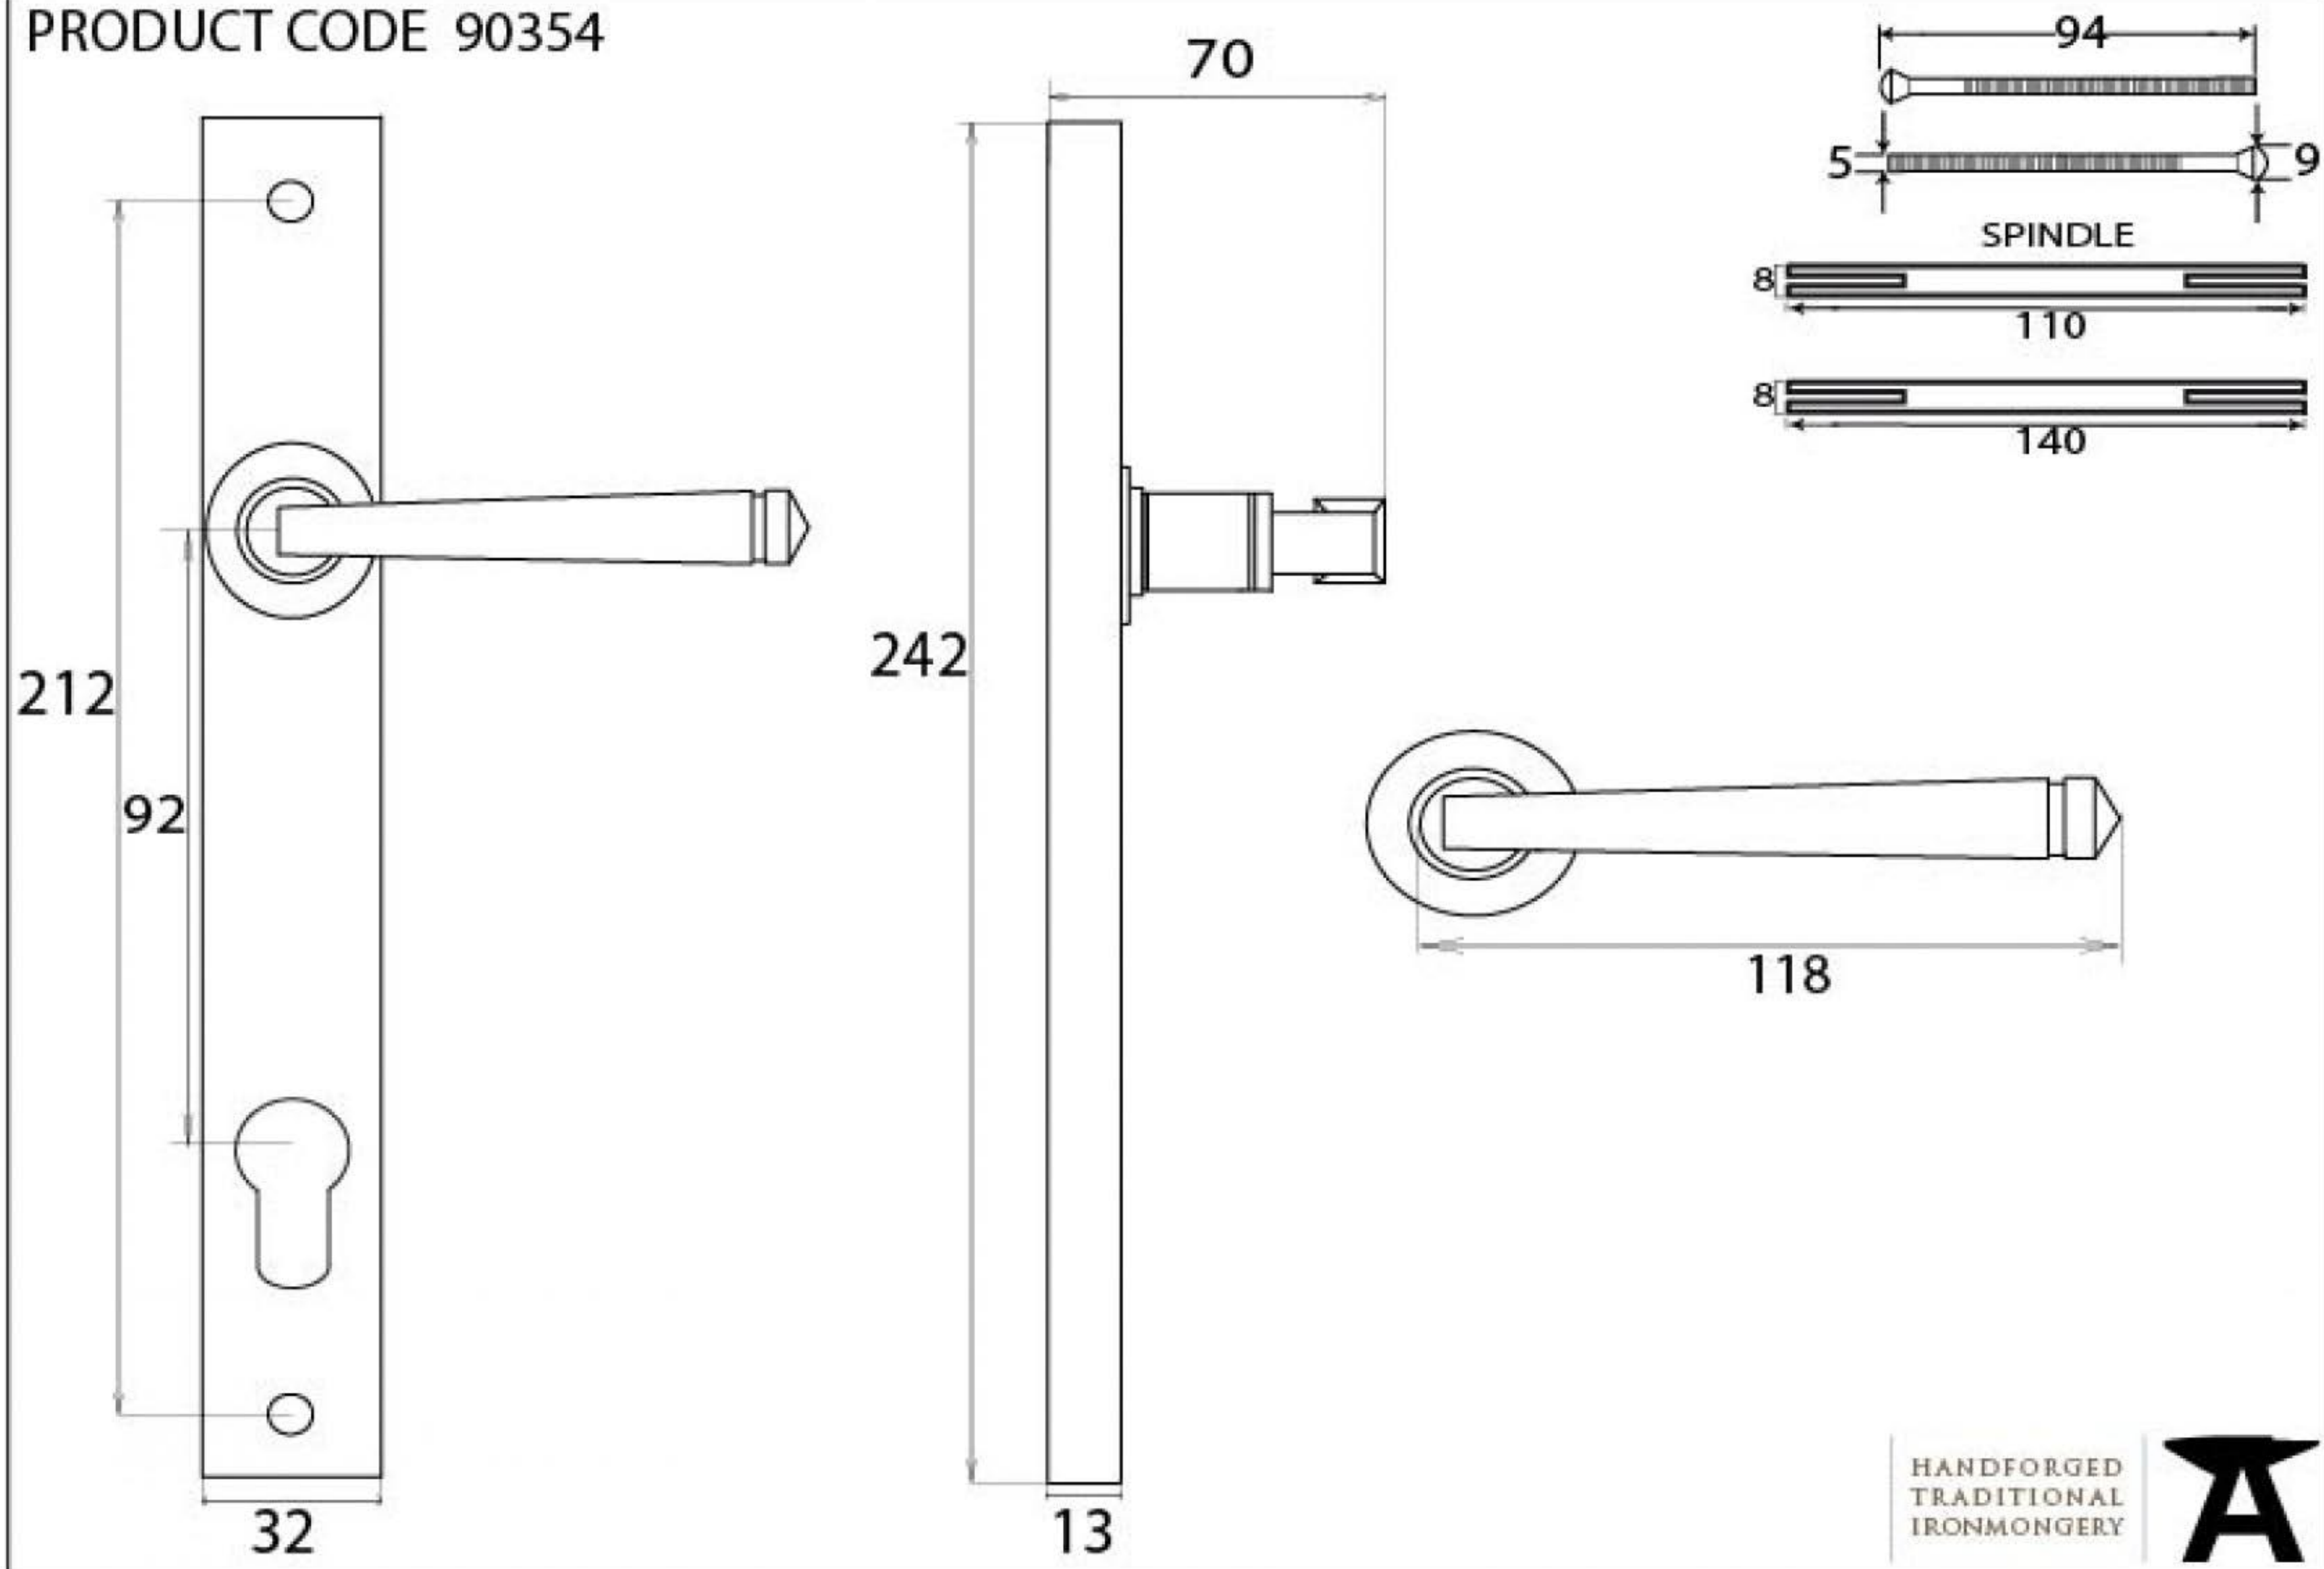

PRODUCT CODE 90354

HANDFORGED
TRADITIONAL
IRONMONGERY

Due to the hand crafted nature of our products all measurements are approximate and should be used as a guide only