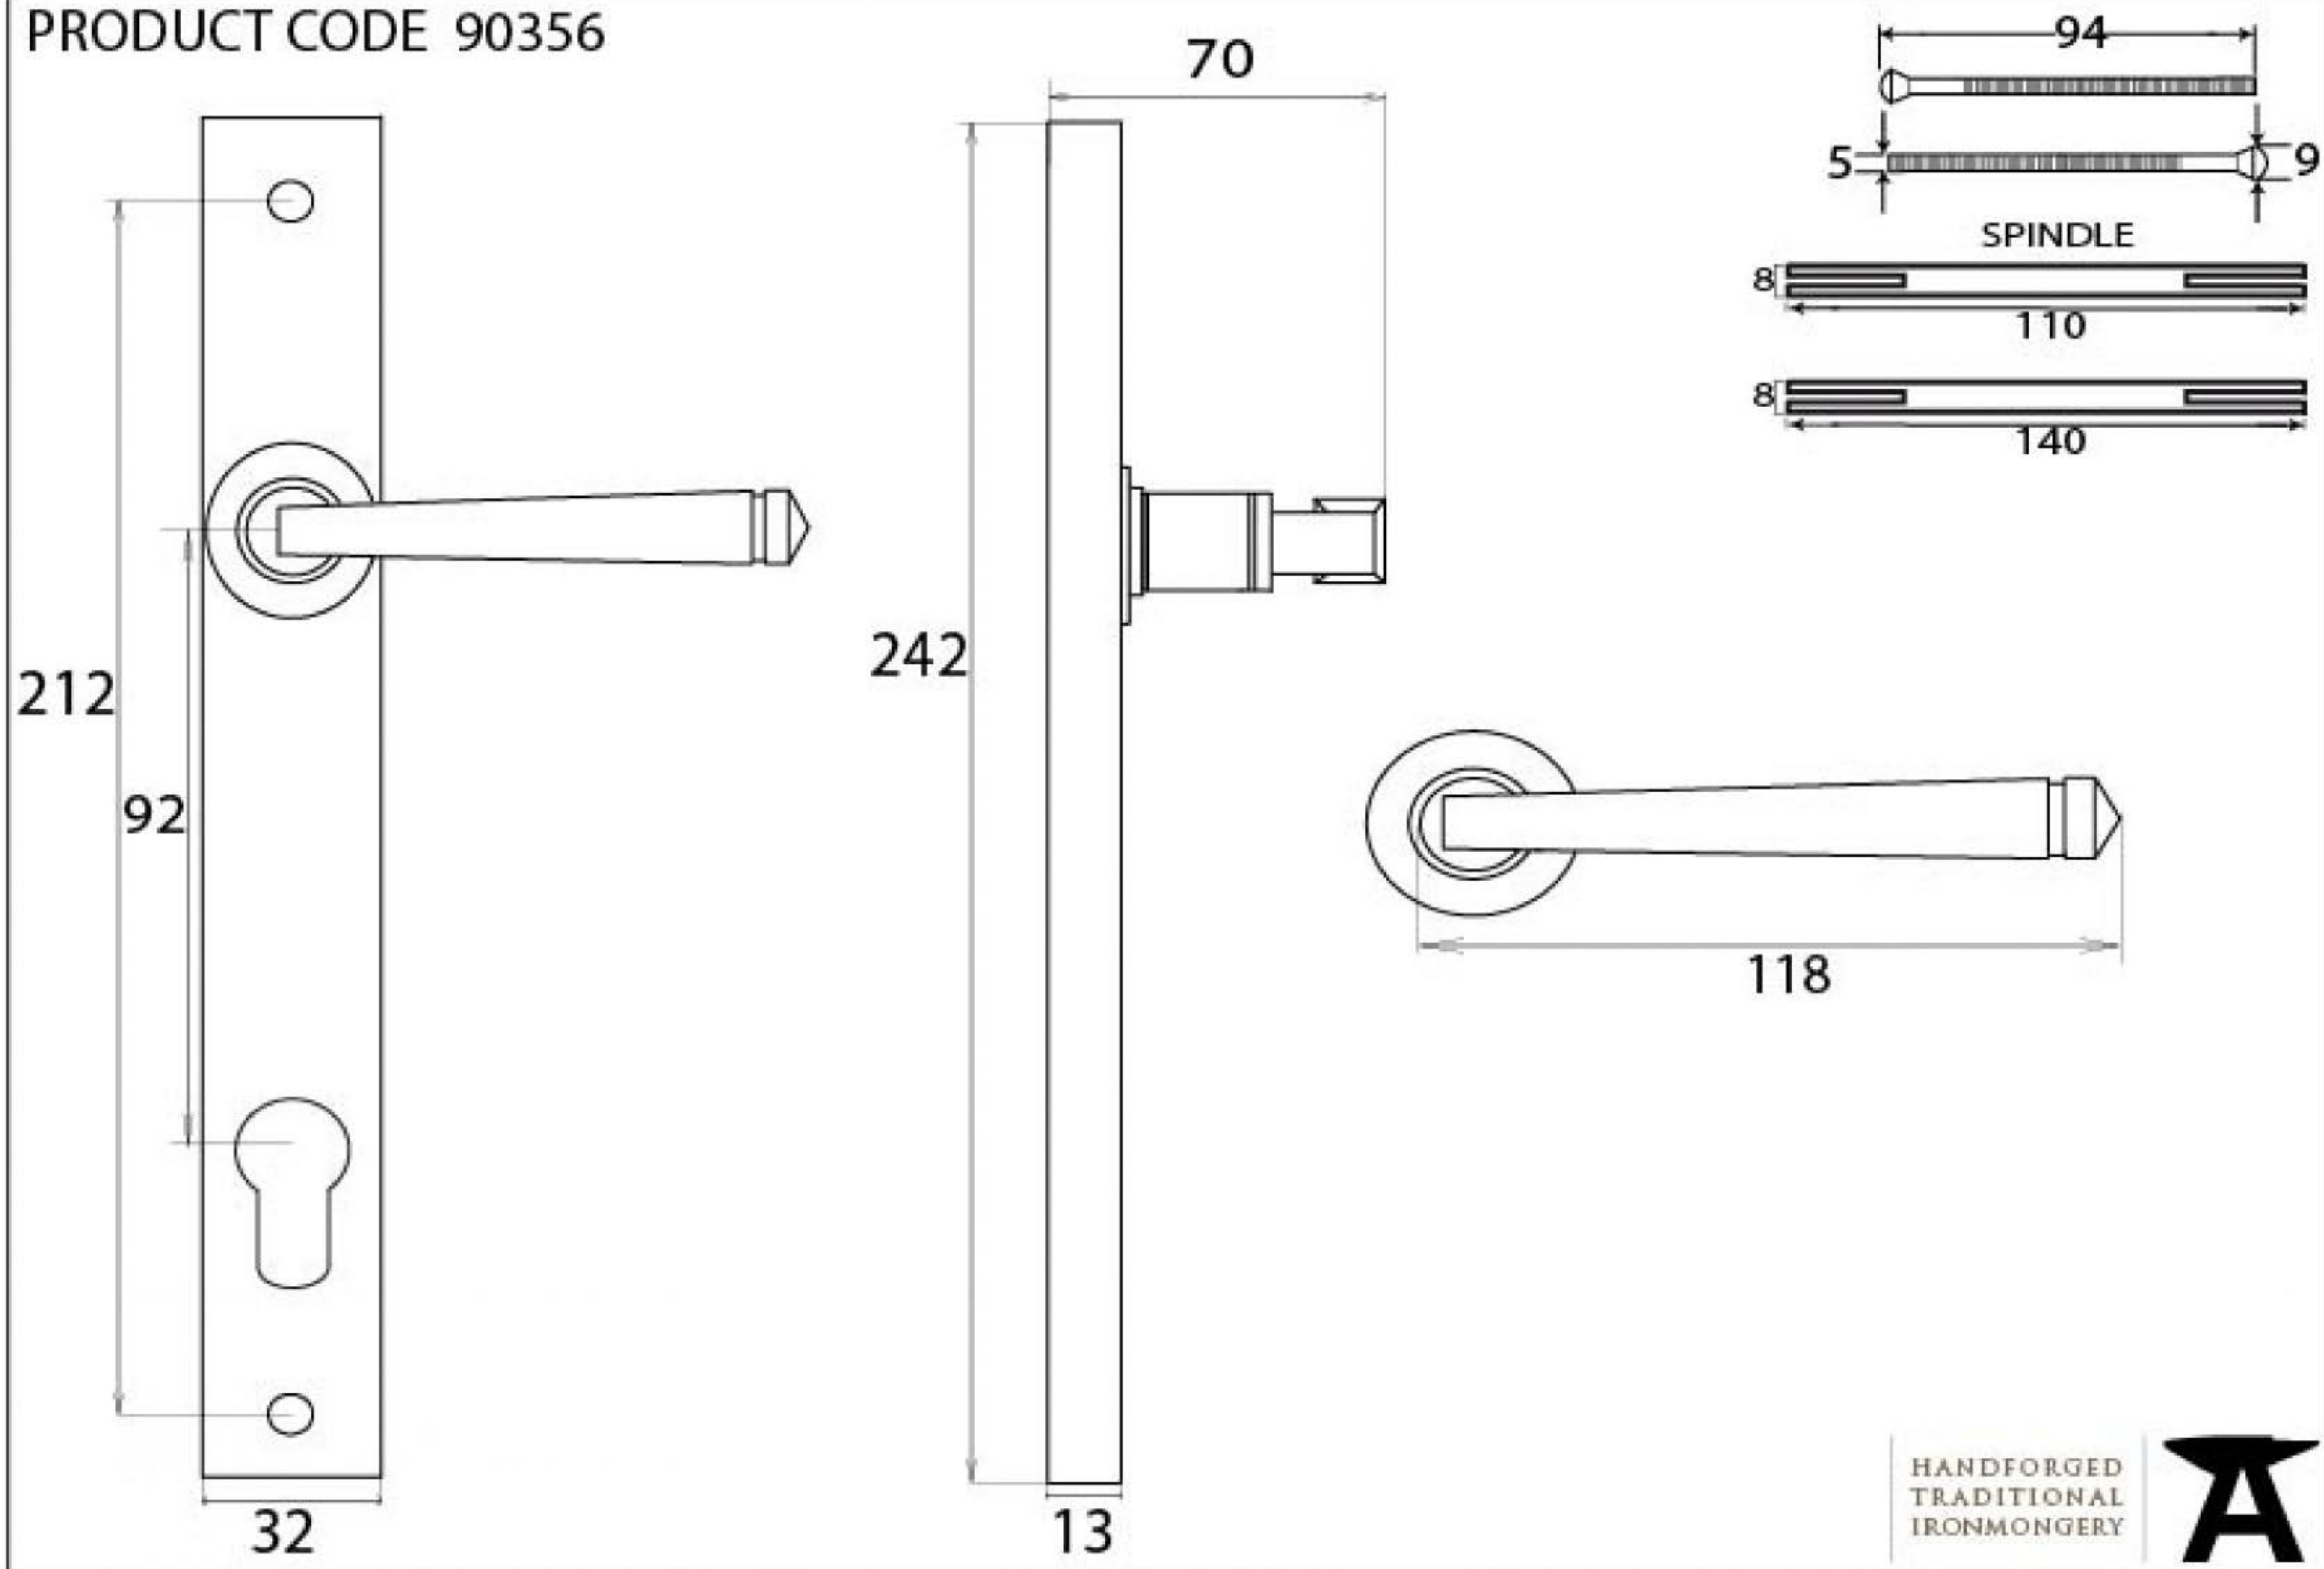

PRODUCT CODE 90356

HANDFORGED
TRADITIONAL
IRONMONGERY

Due to the hand crafted nature of our products all measurements are approximate and should be used as a guide only