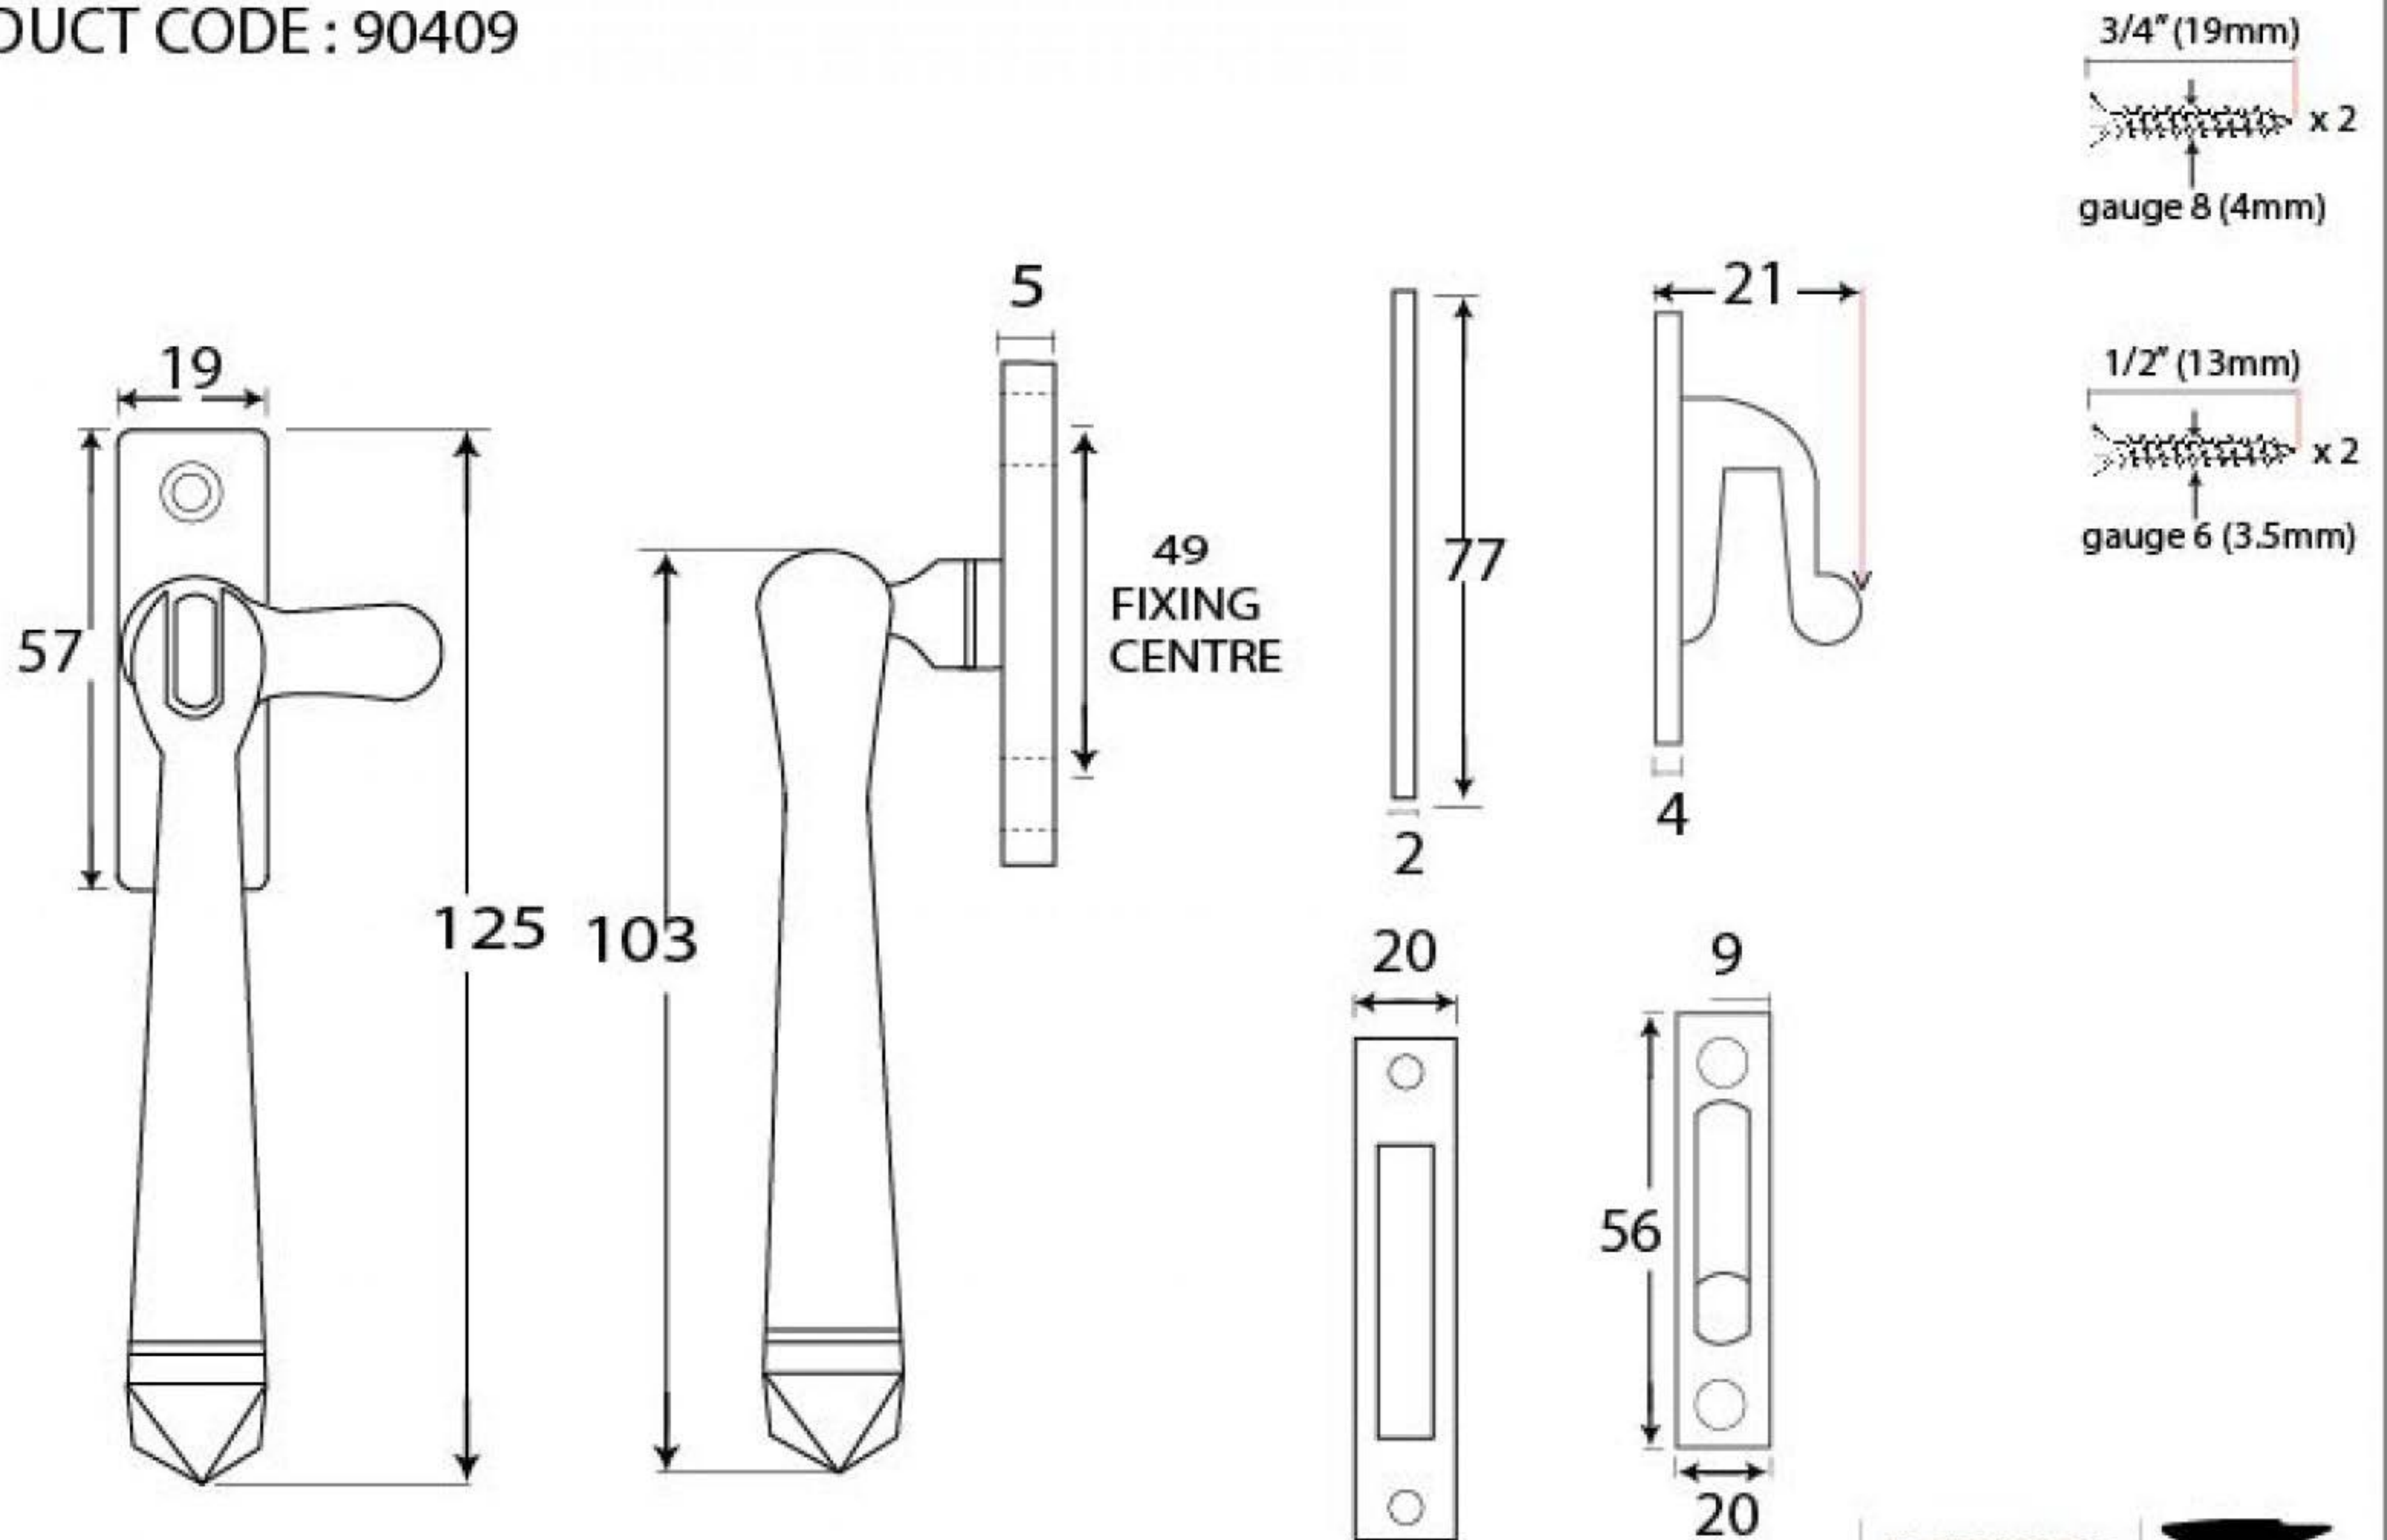

PRODUCT CODE : 90409

HANDFORGED
TRADITIONAL
IRONMONGERY

Due to the hand crafted nature of our products all measurements are approximate and should be used as a guide only