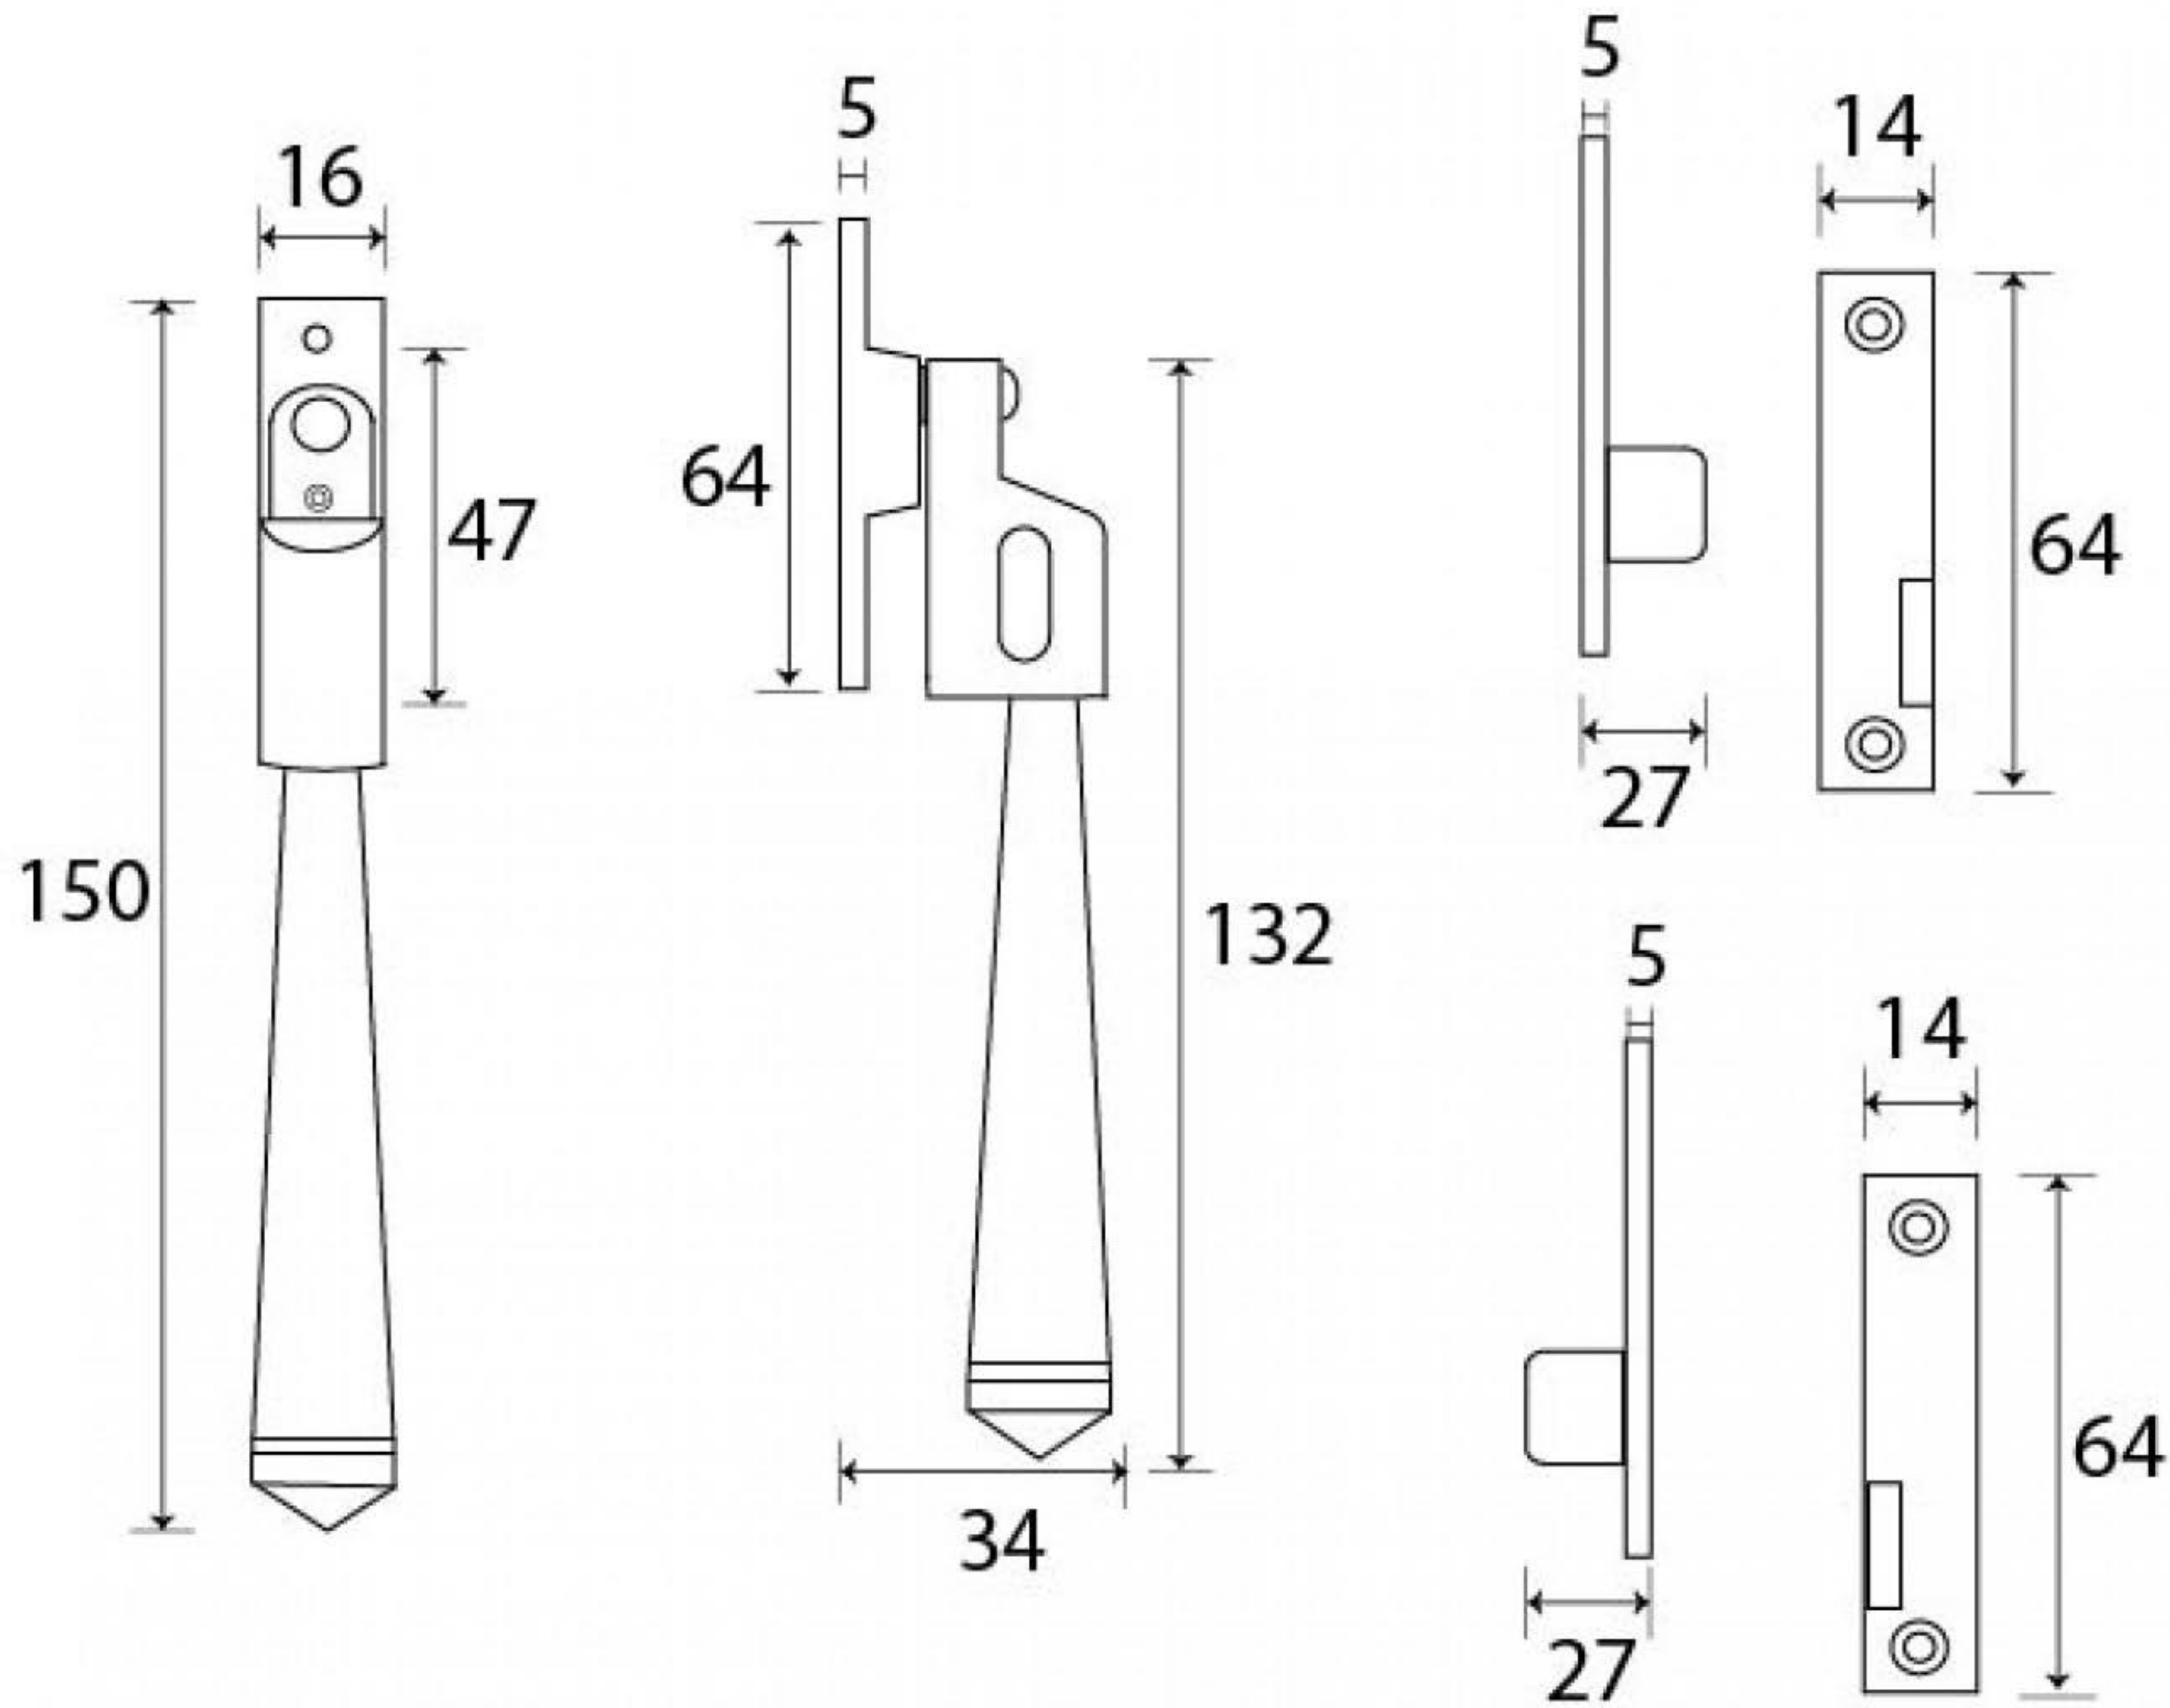

PRODUCT CODE 90412

3/4" (19mm)
x 4
gauge 8 (4mm)

HANDFORGED
TRADITIONAL
IRONMONGERY

Due to the hand crafted nature of our products all measurements are approximate and should be used as a guide only