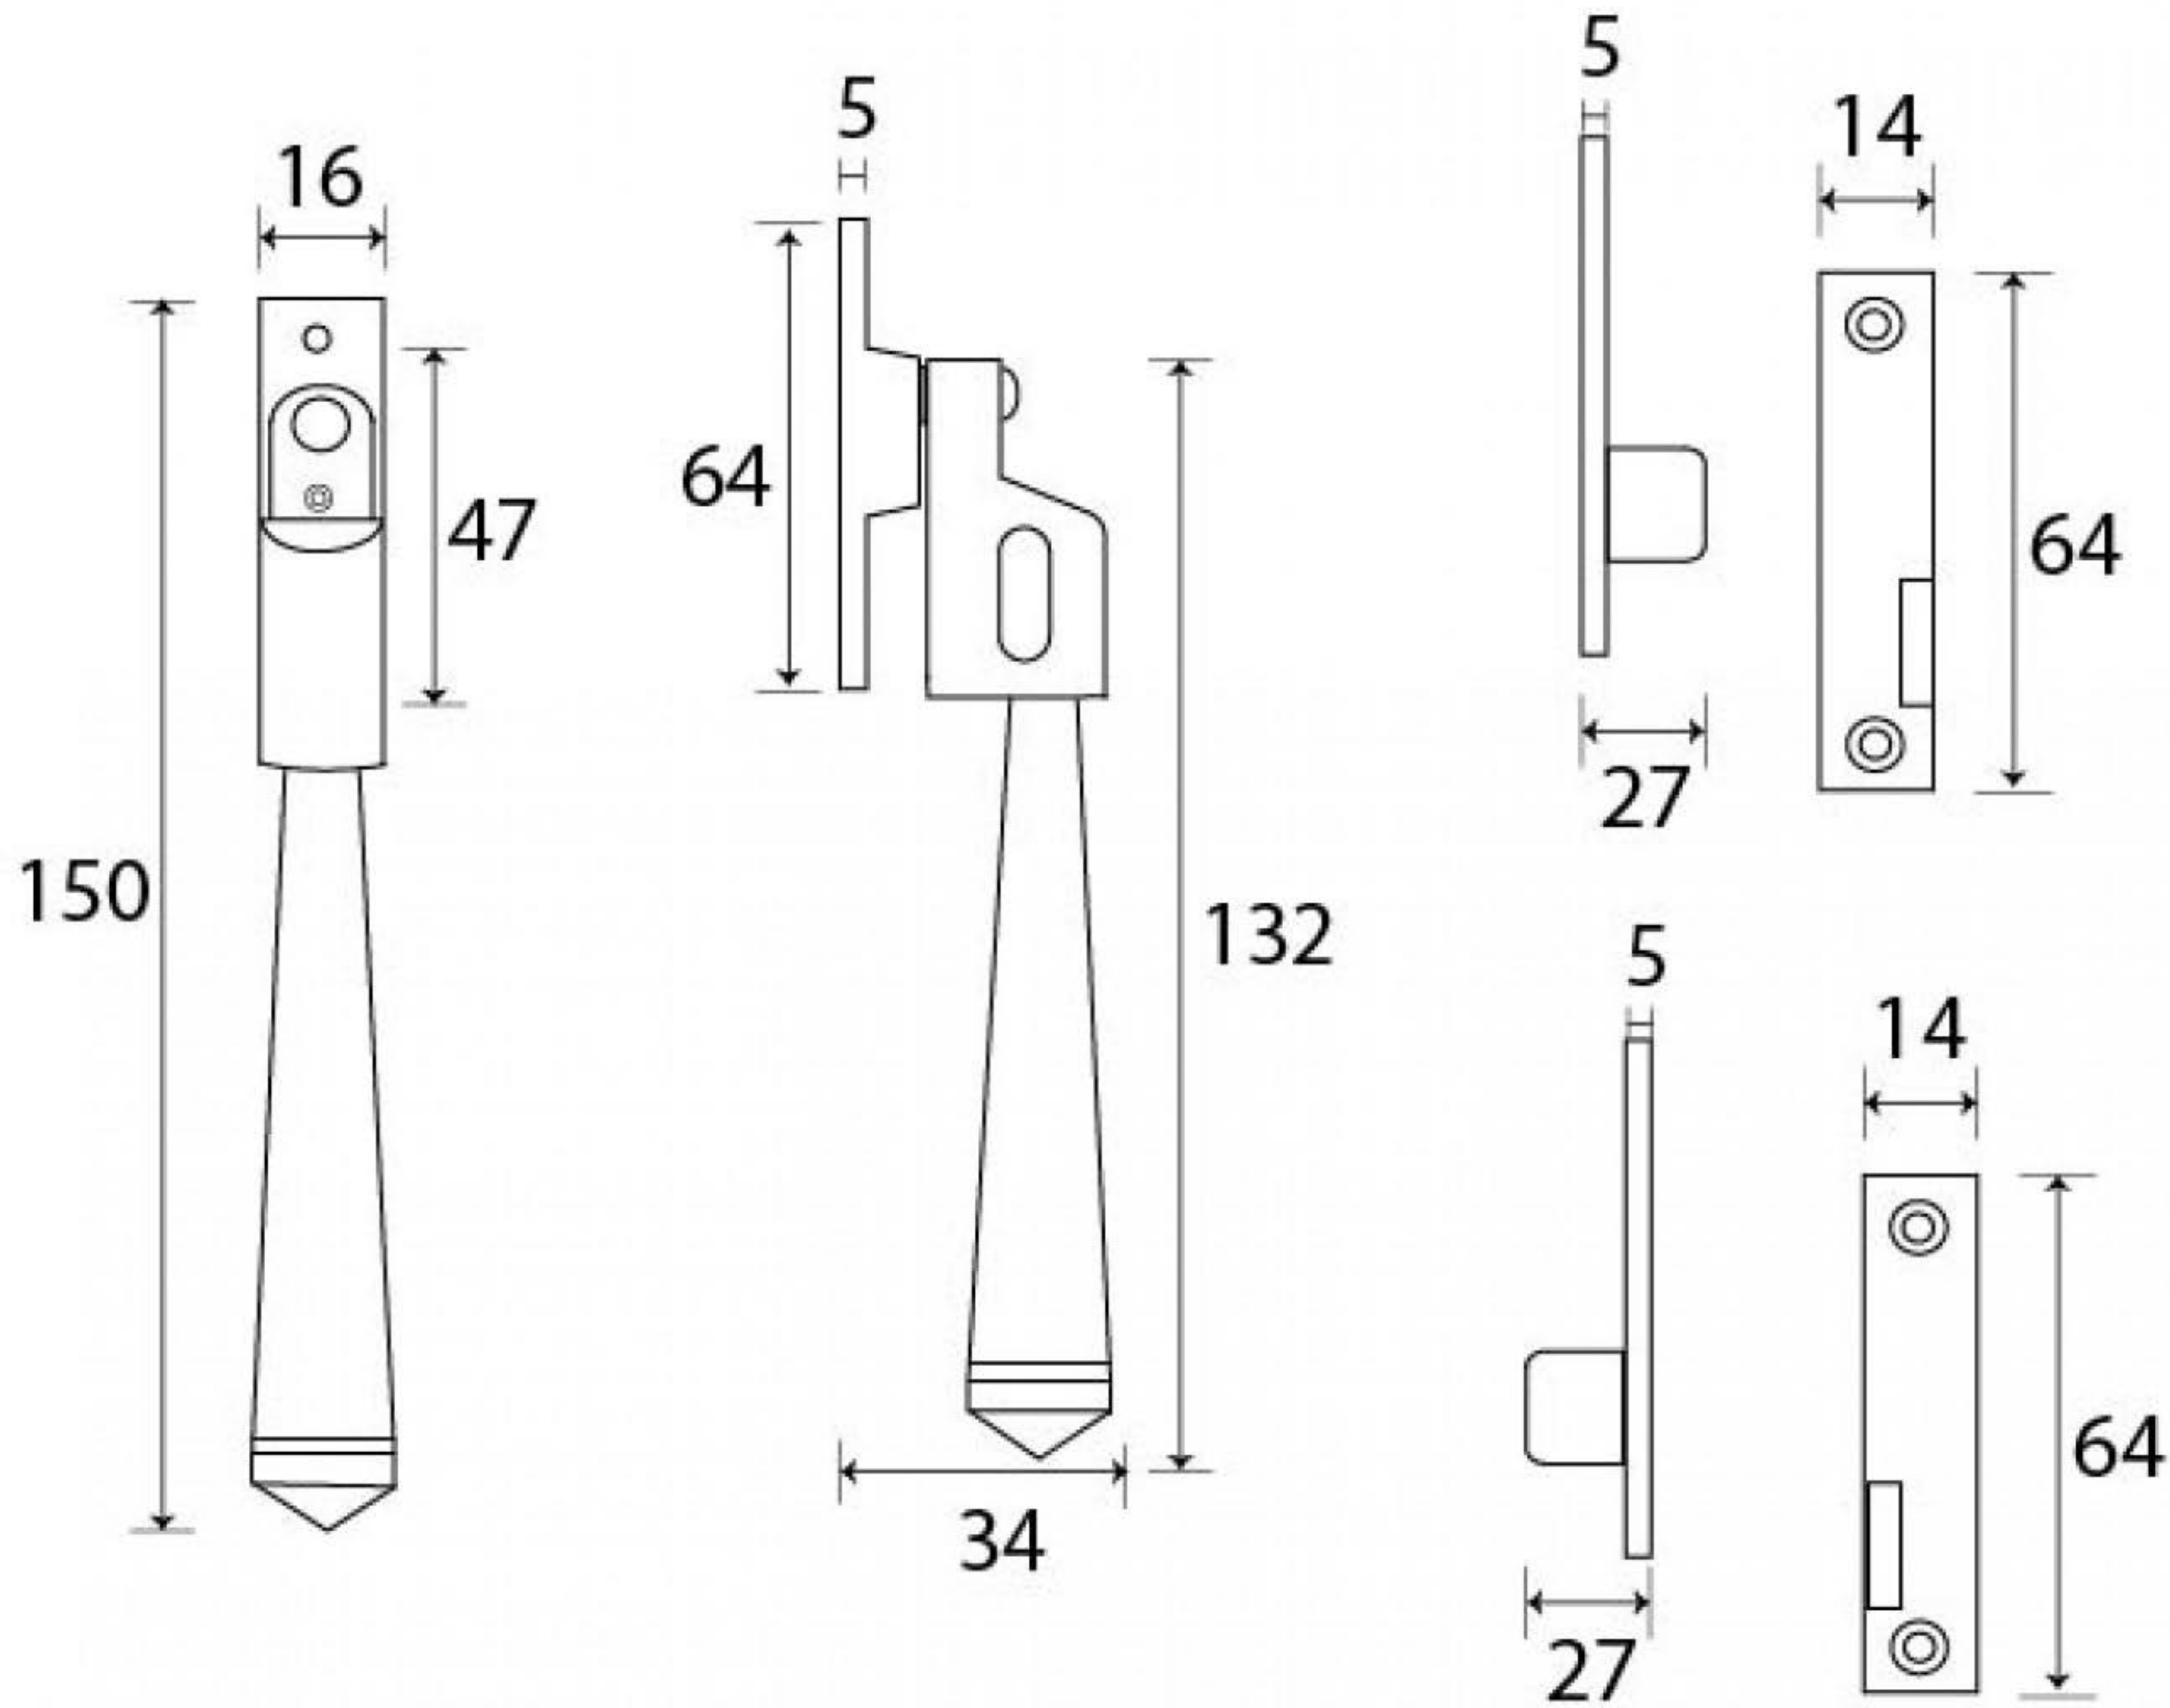

PRODUCT CODE 90413

3/4" (19mm)
x 4
gauge 8 (4mm)

HANDFORGED
TRADITIONAL
IRONMONGERY

Due to the hand crafted nature of our products all measurements are approximate and should be used as a guide only