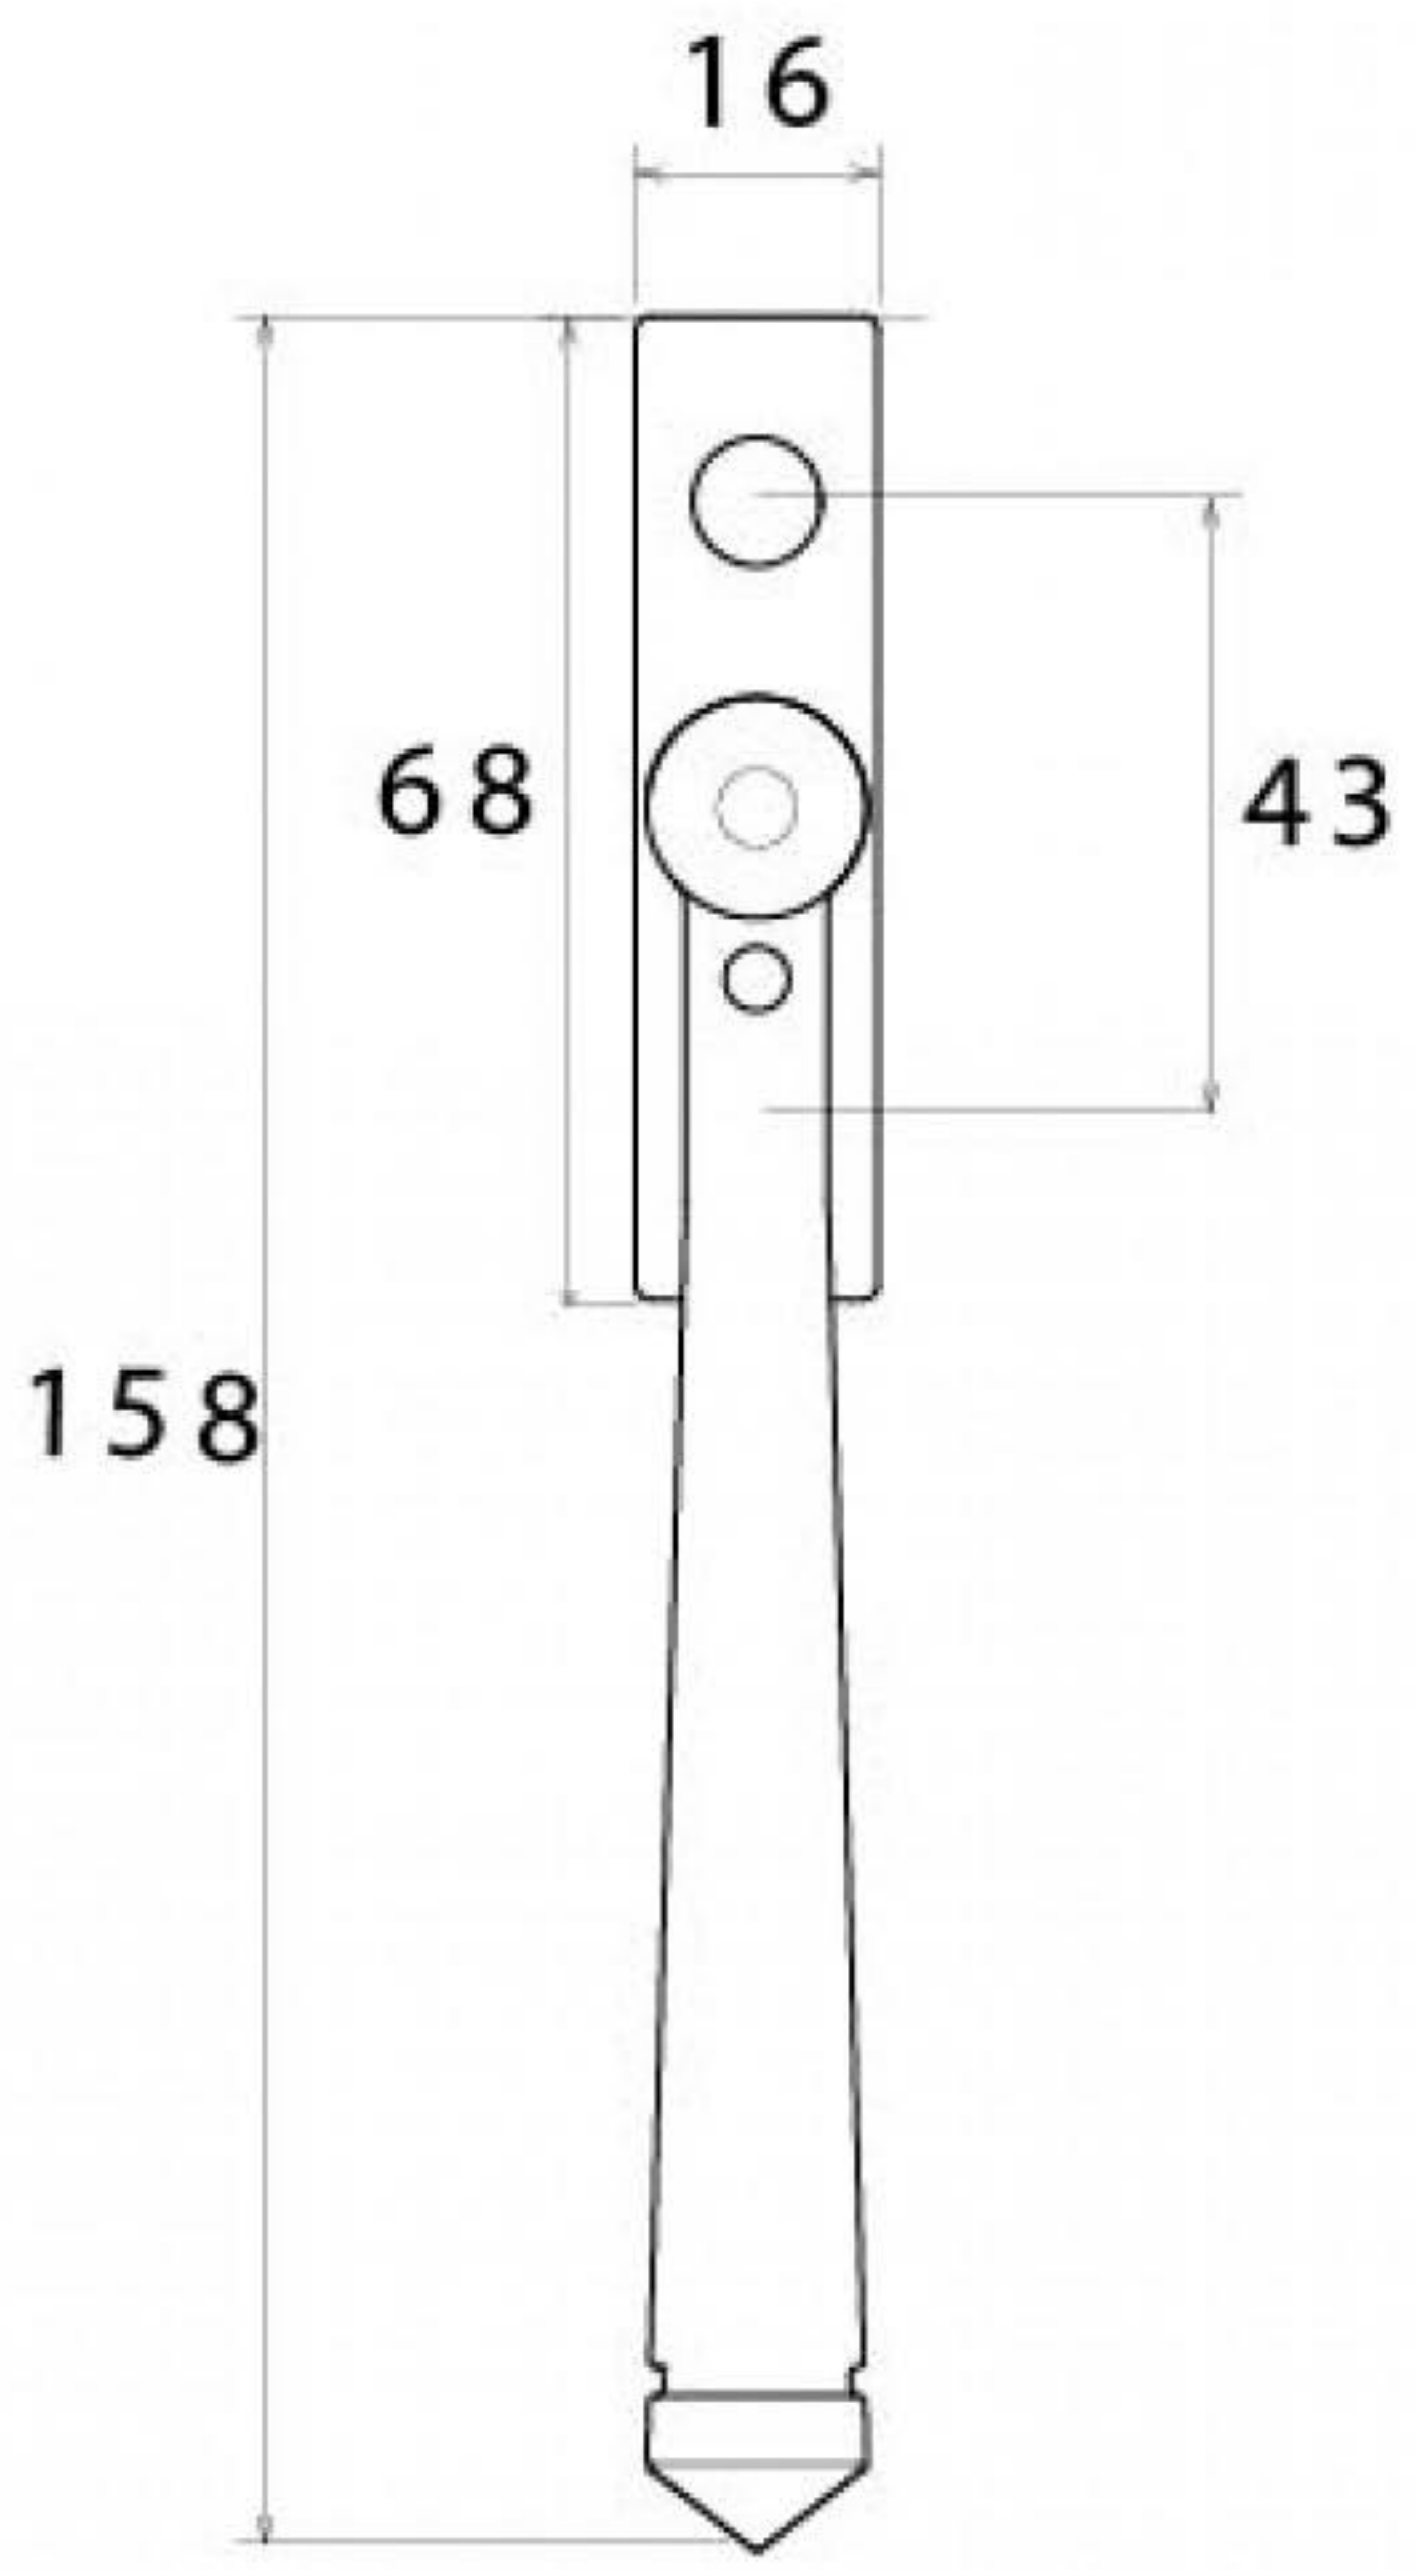

M 5 x 40
ESPAG

HANDFORGED
TRADITIONAL
IRONMONGERY

Due to the hand crafted nature of our products all measurements are approximate and should be used as a guide only