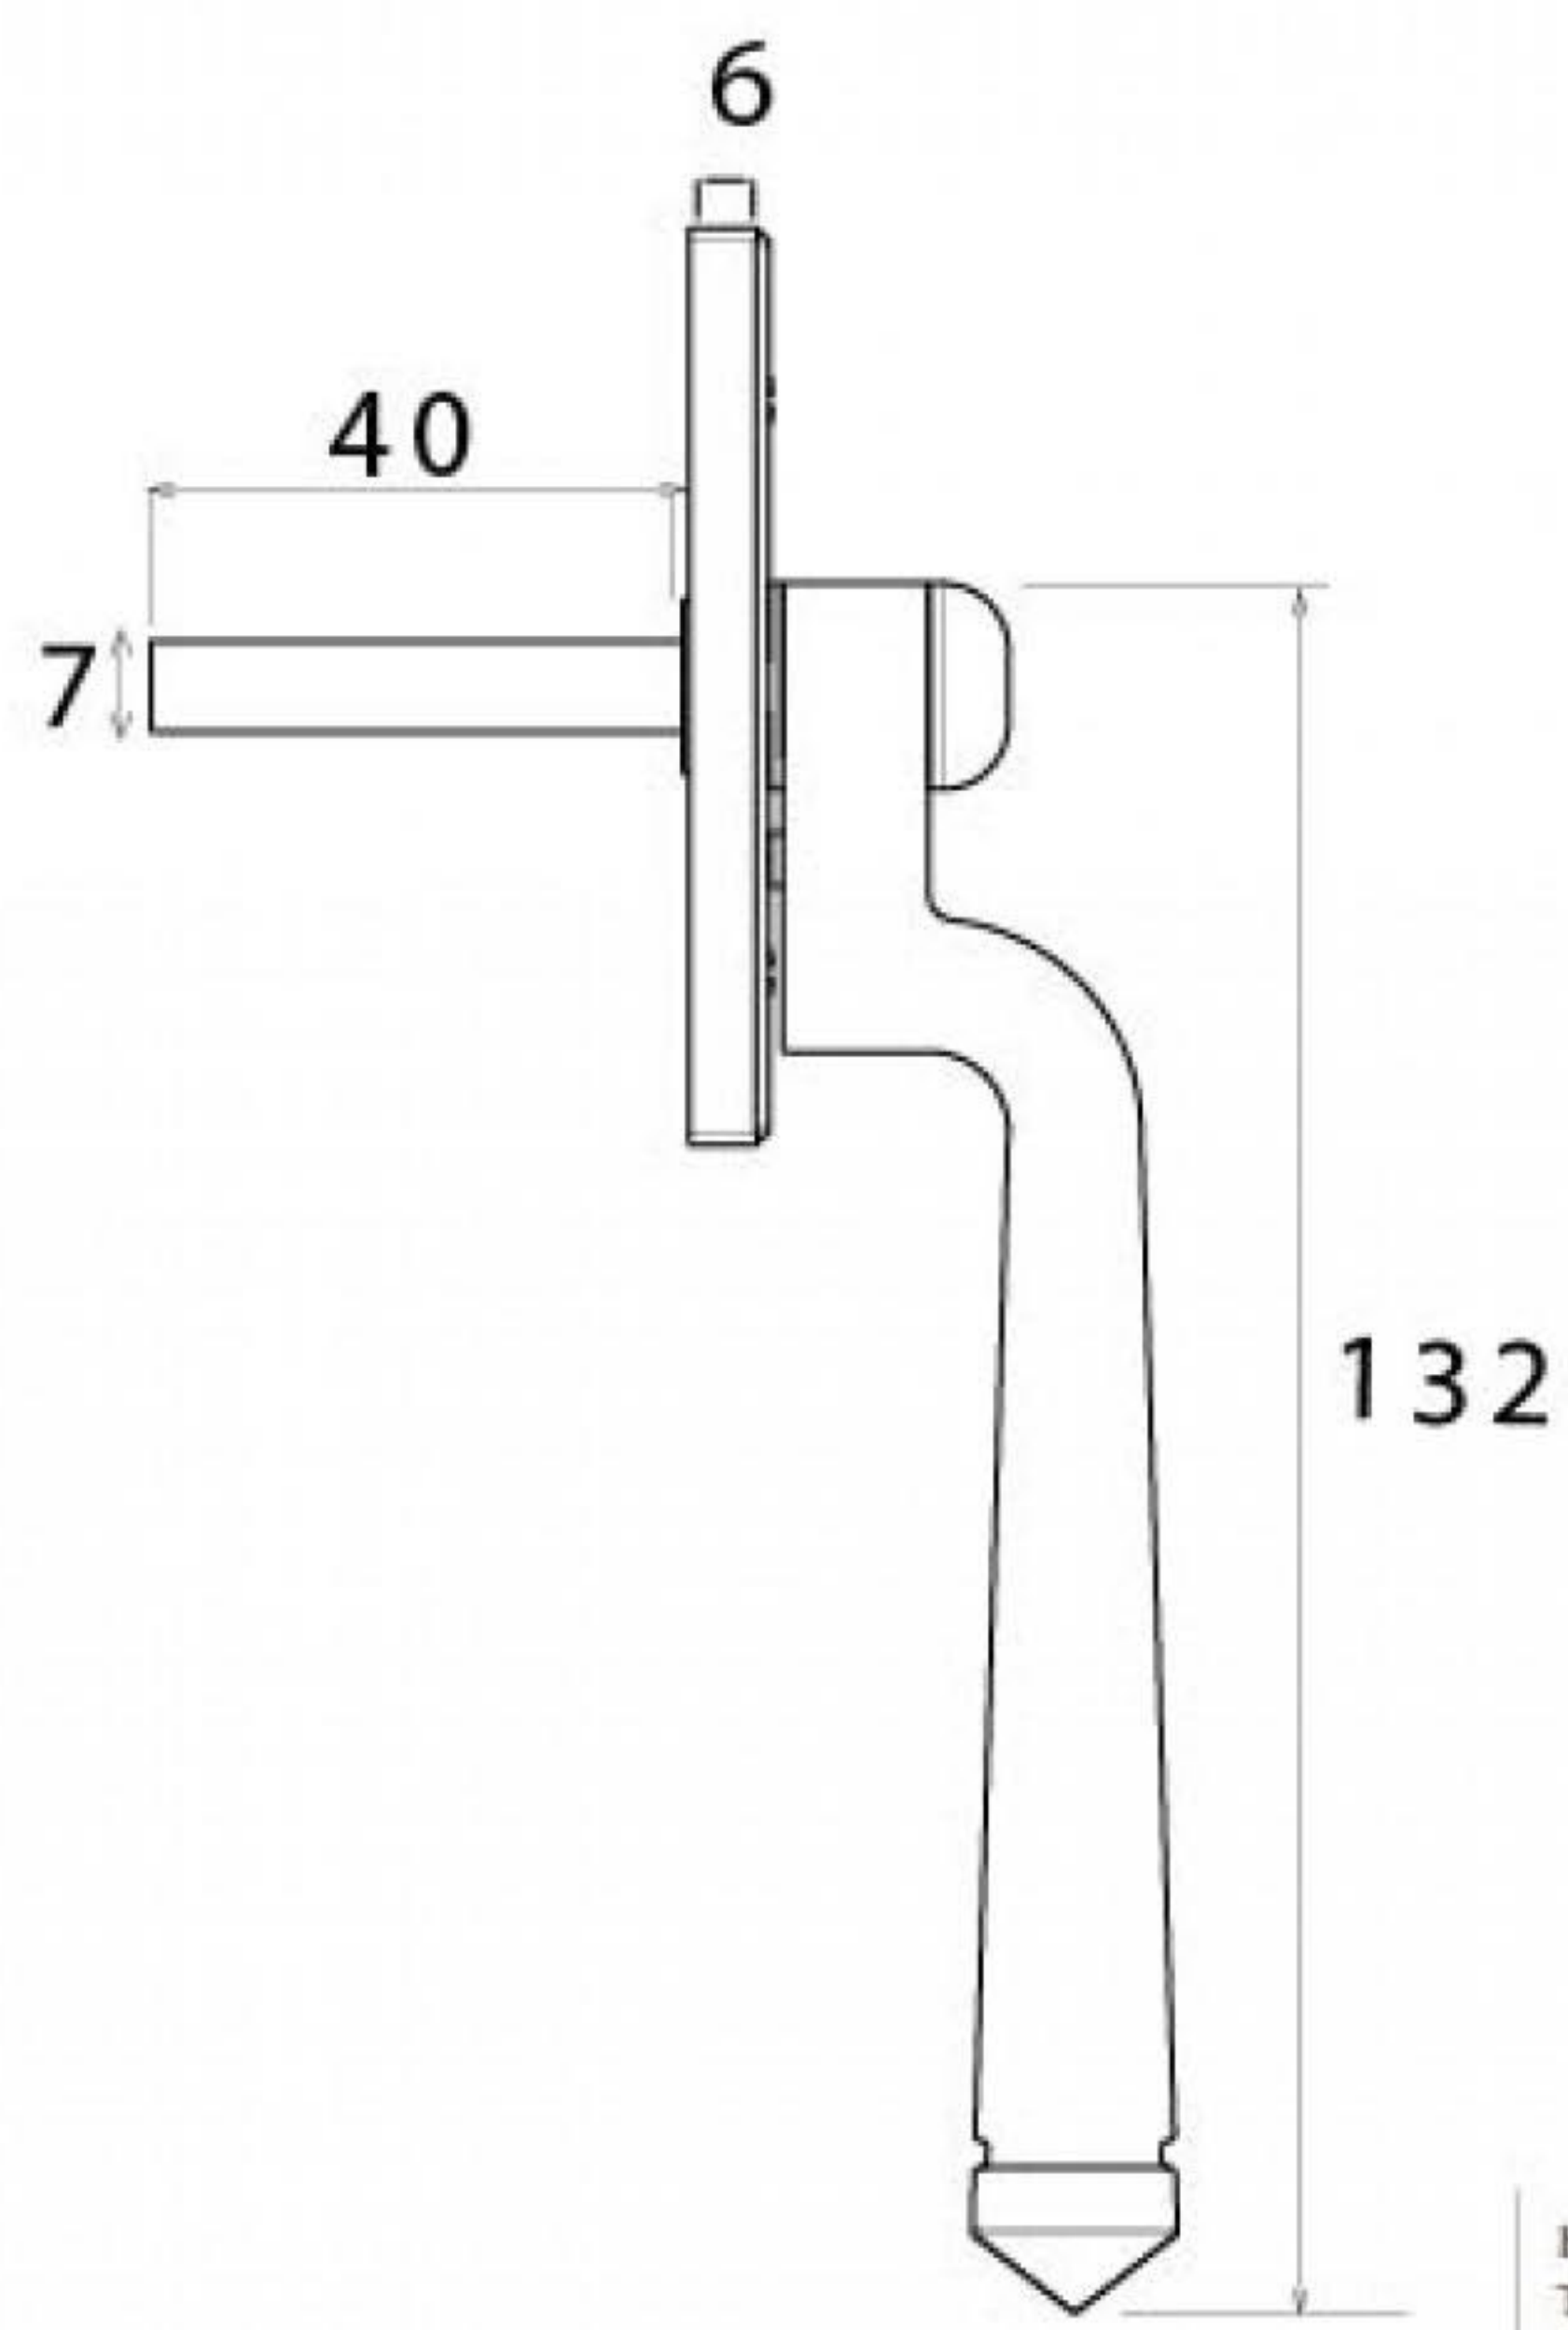

M 5 x 40
ESPAG

HANDFORGED
TRADITIONAL
IRONMONGERY

Due to the hand crafted nature of our products all measurements are approximate and should be used as a guide only