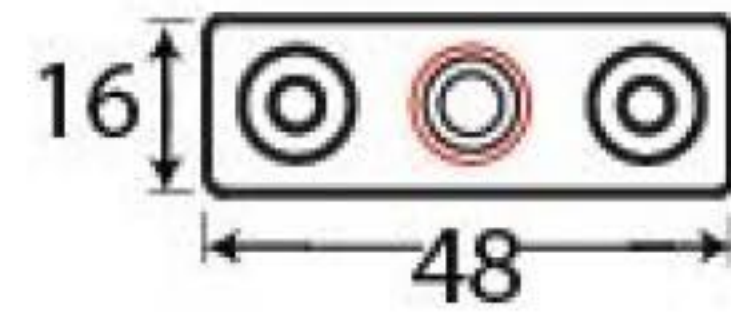

PRODUCT CODE 90423

3/4" (19mm)

x6
gauge 8 (4.2mm)

HANDFORGED
TRADITIONAL
IRONMONGERY

Due to the hand crafted nature of our products all measurements are approximate and should be used as a guide only