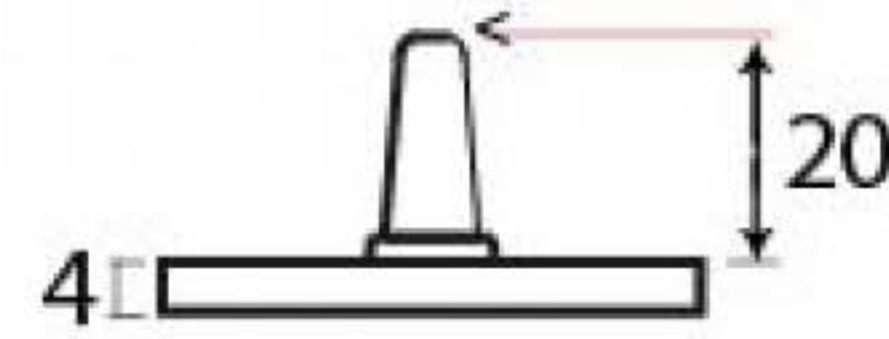

PRODUCT CODE 90423

3/4" (19mm)

x6
gauge 8 (4.2mm)

HANDFORGED
TRADITIONAL
IRONMONGERY

Due to the hand crafted nature of our products all measurements are approximate and should be used as a guide only