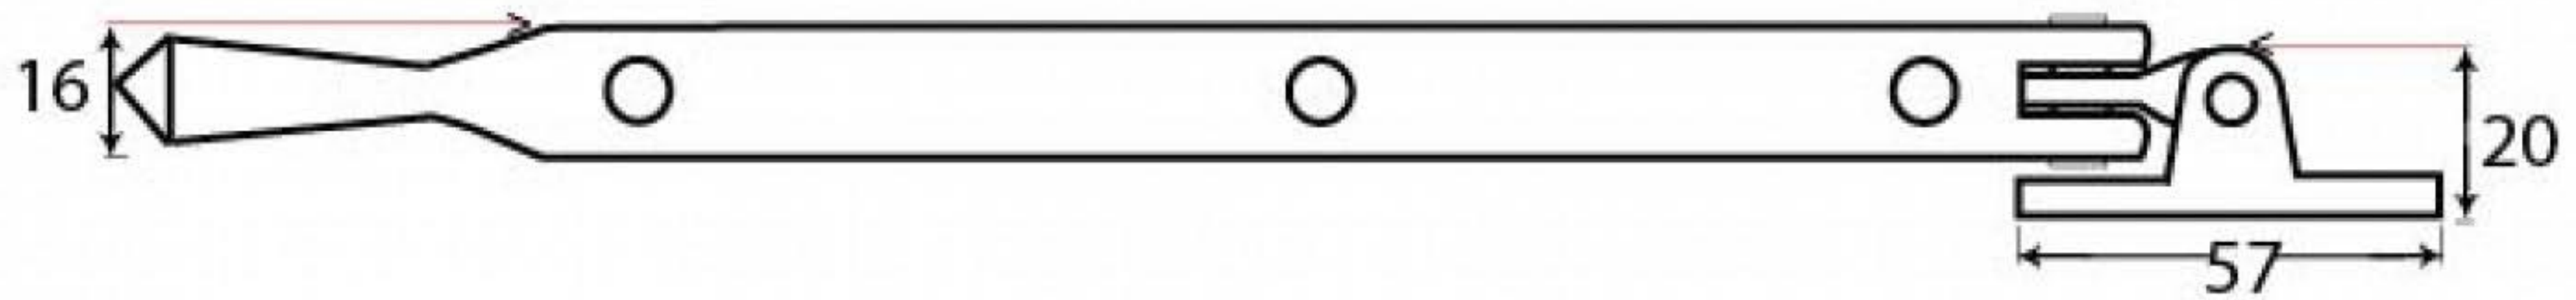

PRODUCT CODE 90423

3/4" (19mm)

x6
gauge 8 (4.2mm)

HANDFORGED
TRADITIONAL
IRONMONGERY

Due to the hand crafted nature of our products all measurements are approximate and should be used as a guide only