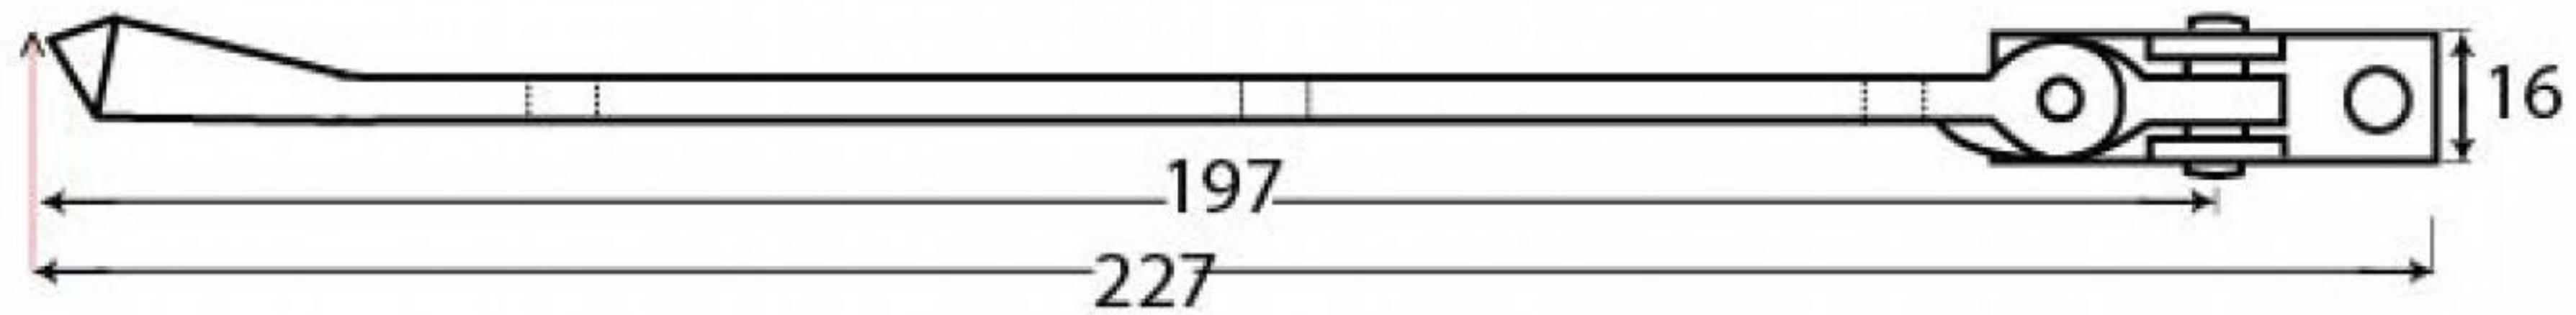

PRODUCT CODE 90423

3/4" (19mm)

x6
gauge 8 (4.2mm)

HANDFORGED
TRADITIONAL
IRONMONGERY

Due to the hand crafted nature of our products all measurements are approximate and should be used as a guide only