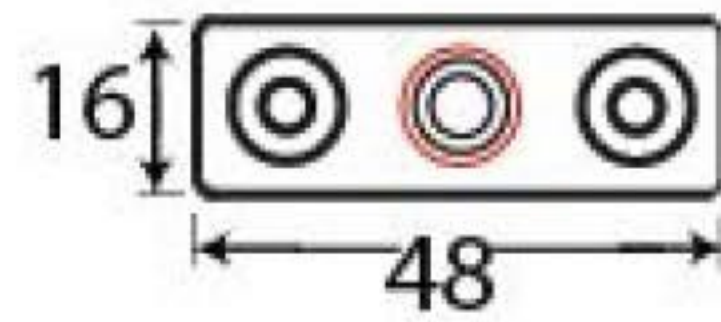

PRODUCT CODE 90427

3/4" (19mm)

gauge 8 (4.2mm)

HANDFORGED
TRADITIONAL
IRONMONGERY

Due to the hand crafted nature of our products all measurements are approximate and should be used as a guide only