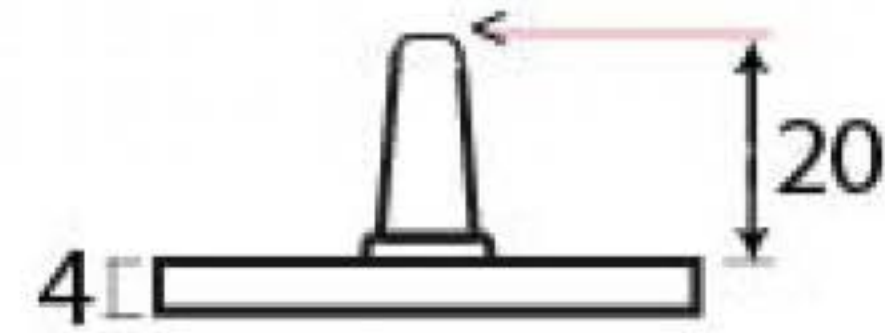

PRODUCT CODE 90427

3/4" (19mm)

gauge 8 (4.2mm)

HANDFORGED
TRADITIONAL
IRONMONGERY

Due to the hand crafted nature of our products all measurements are approximate and should be used as a guide only