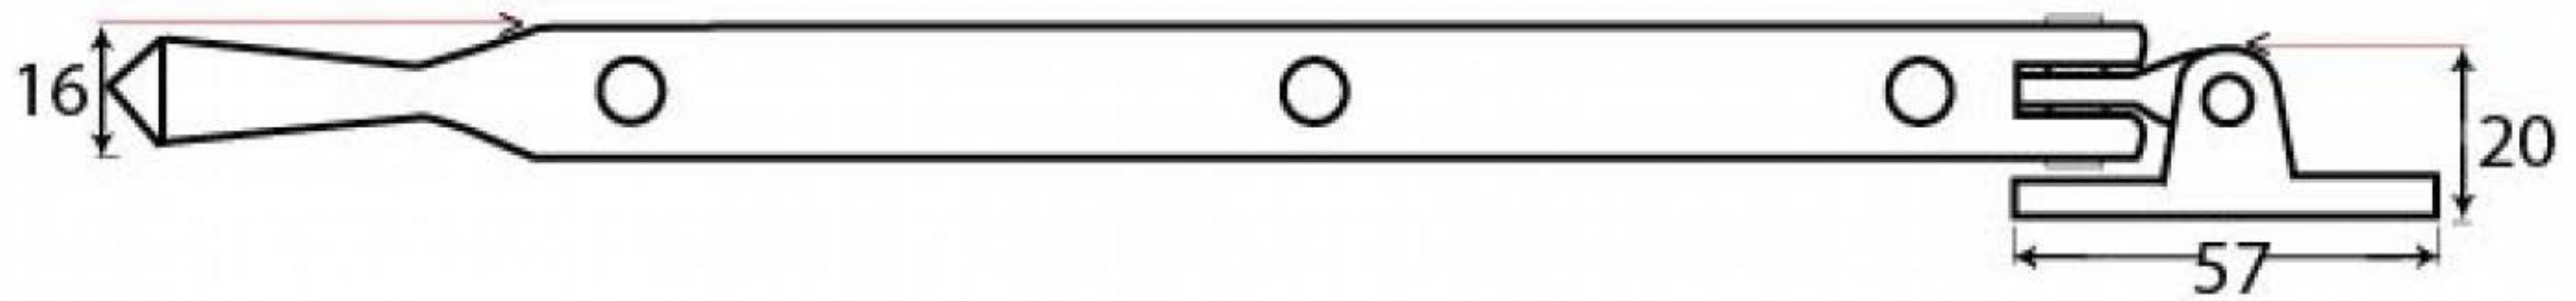

PRODUCT CODE 90427

3/4" (19mm)

gauge 8 (4.2mm)

HANDFORGED
TRADITIONAL
IRONMONGERY

Due to the hand crafted nature of our products all measurements are approximate and should be used as a guide only