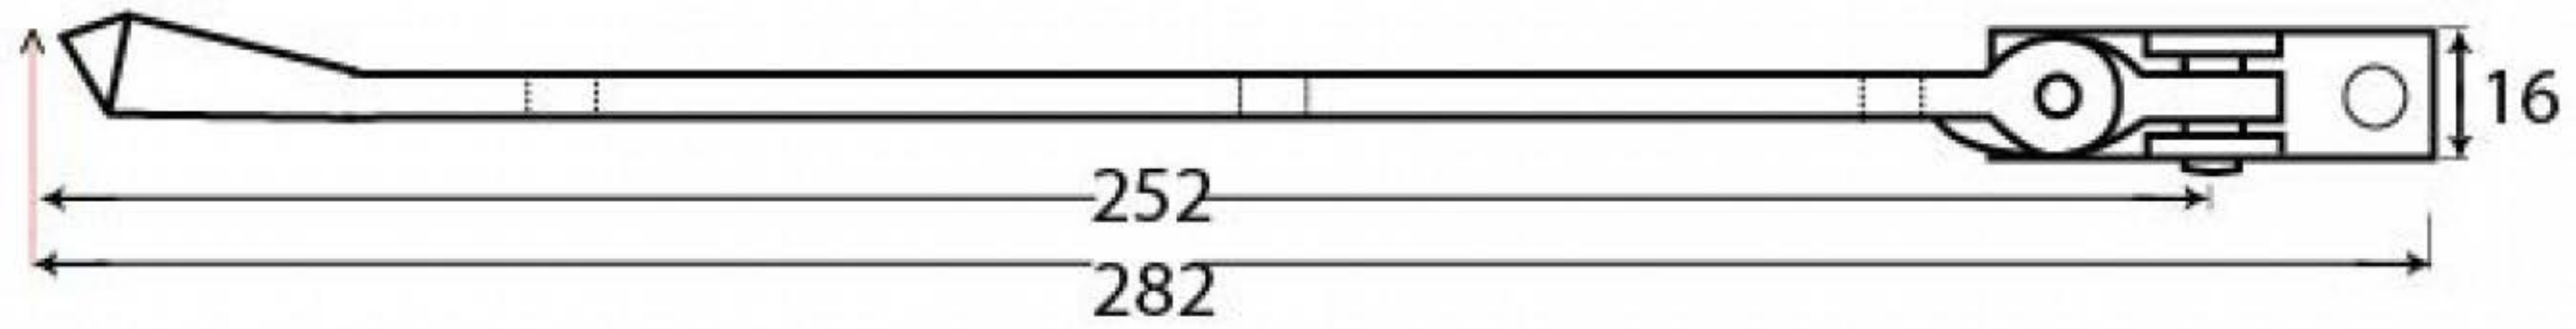

PRODUCT CODE 90427

3/4" (19mm)

gauge 8 (4.2mm)

HANDFORGED
TRADITIONAL
IRONMONGERY

Due to the hand crafted nature of our products all measurements are approximate and should be used as a guide only