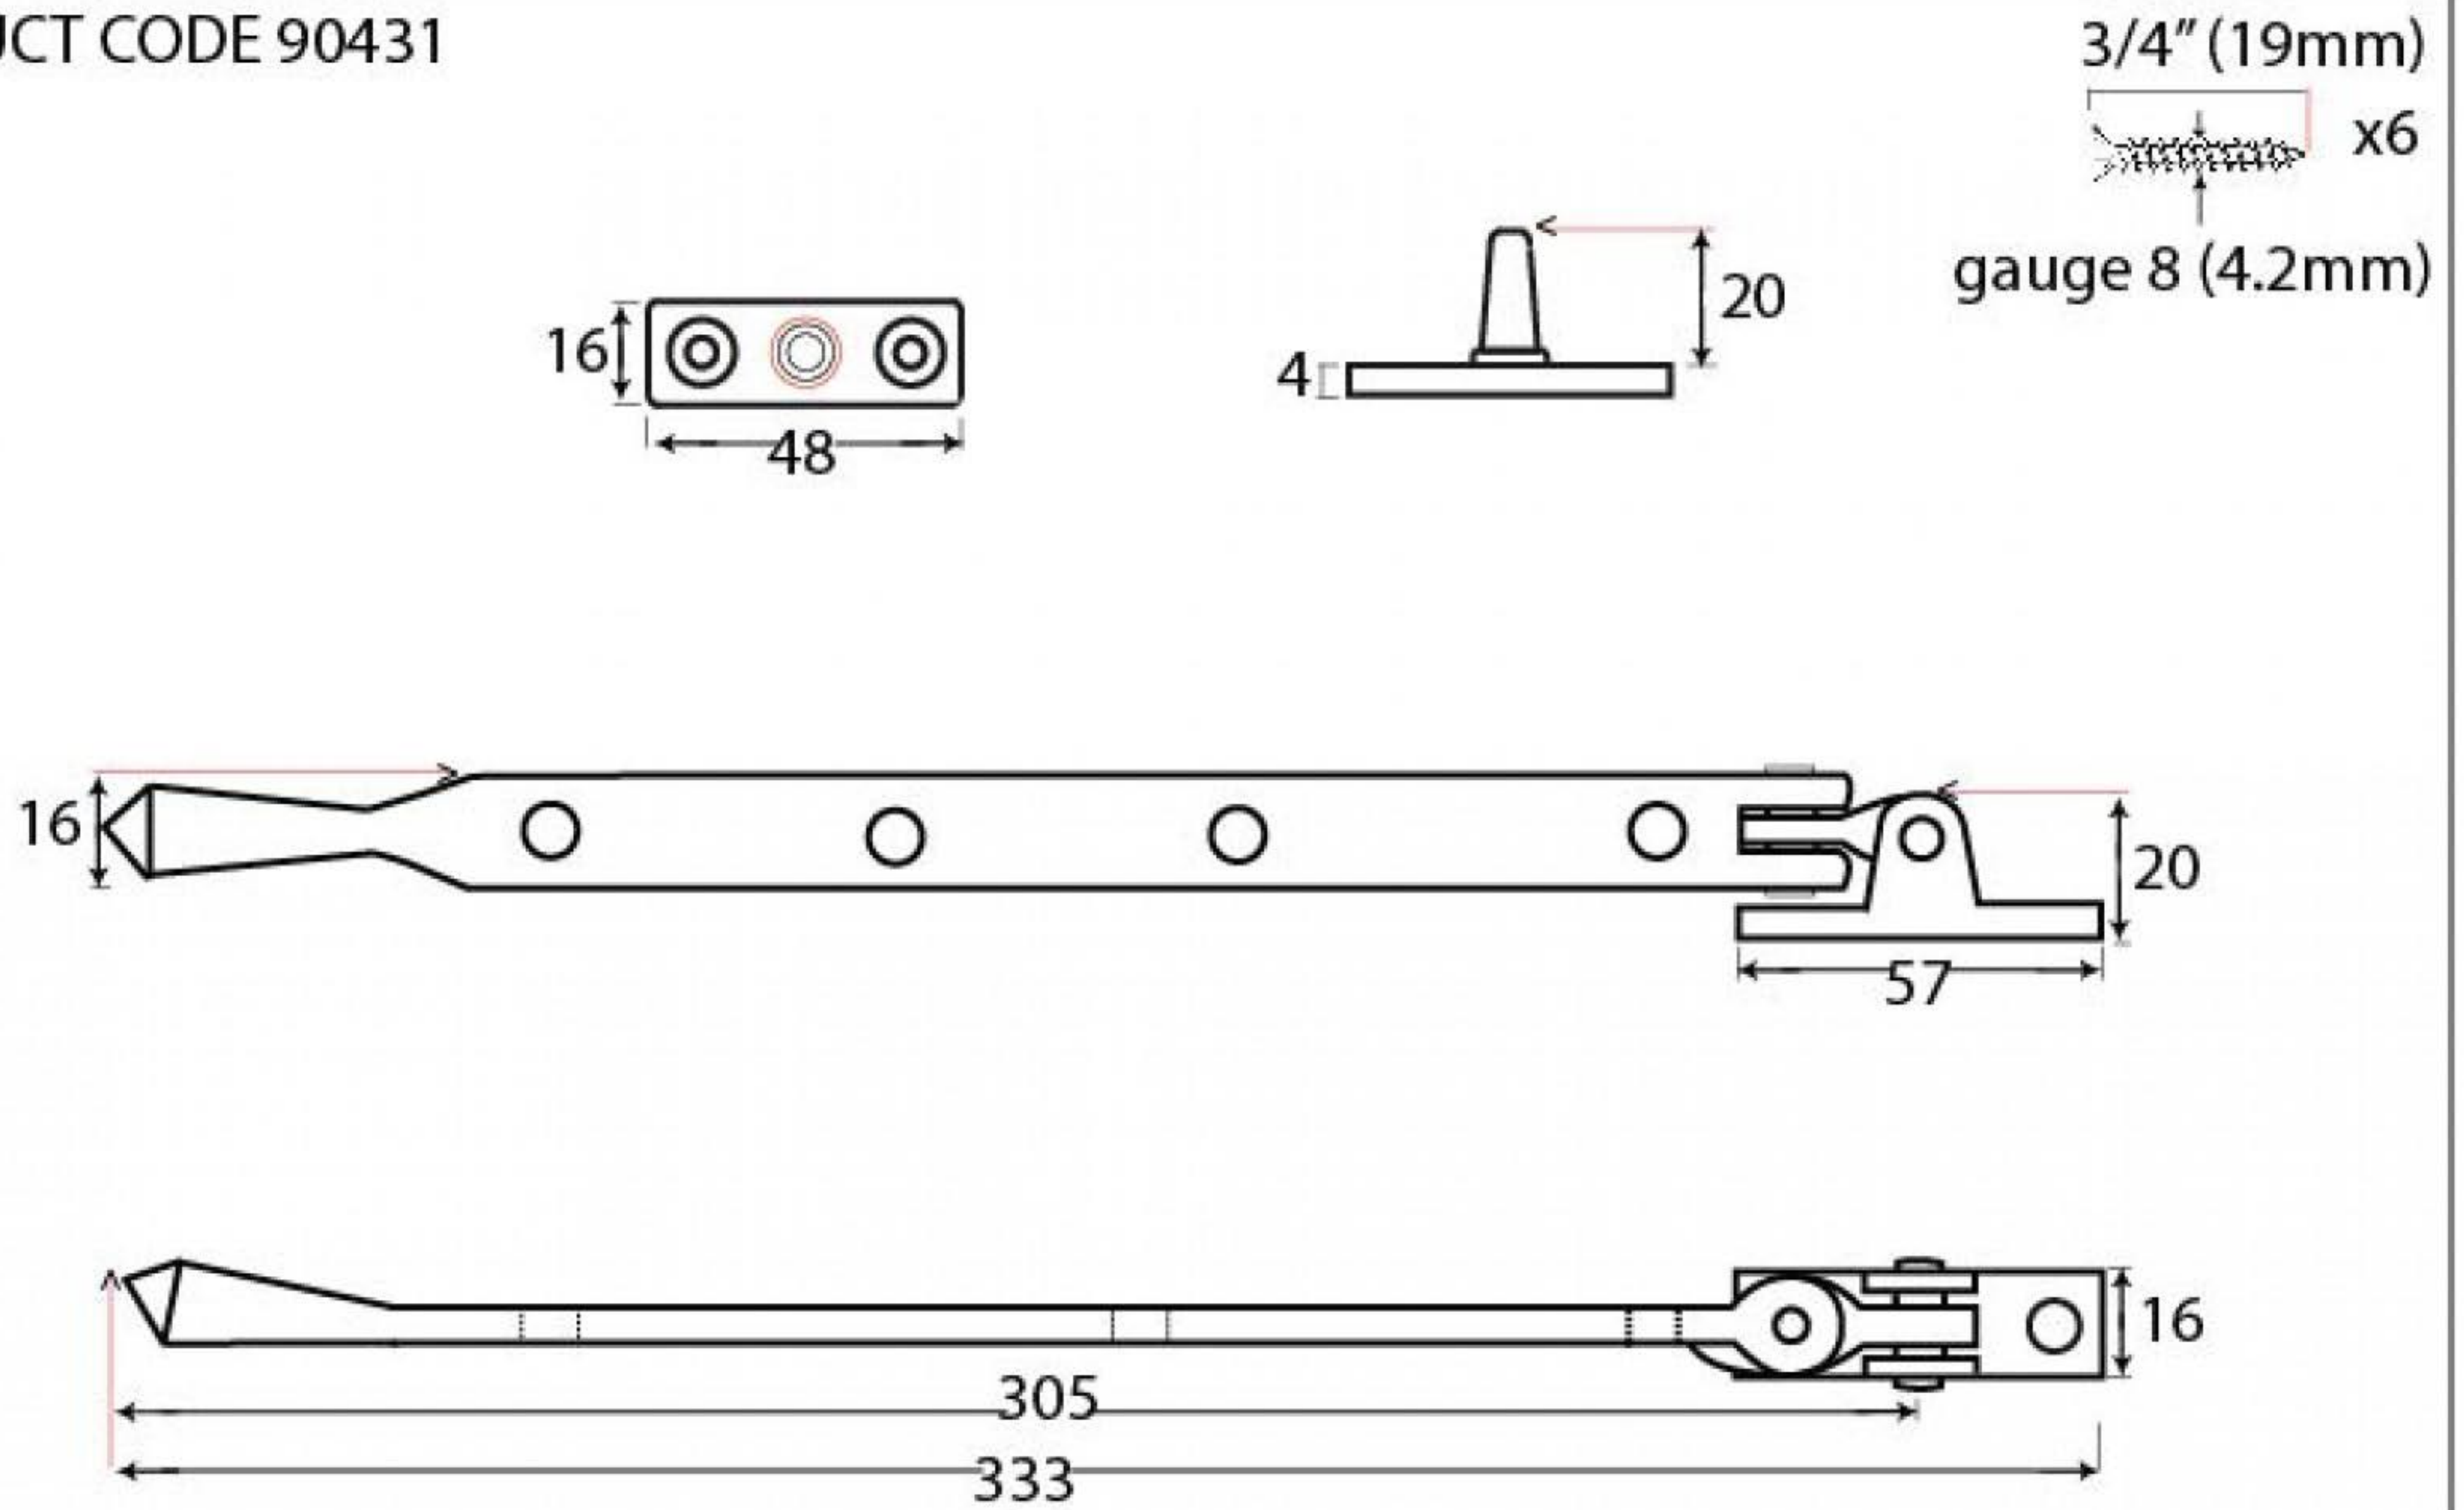

PRODUCT CODE 90431

HANDFORGED
TRADITIONAL
IRONMONGERY

Due to the hand crafted nature of our products all measurements are approximate and should be used as a guide only