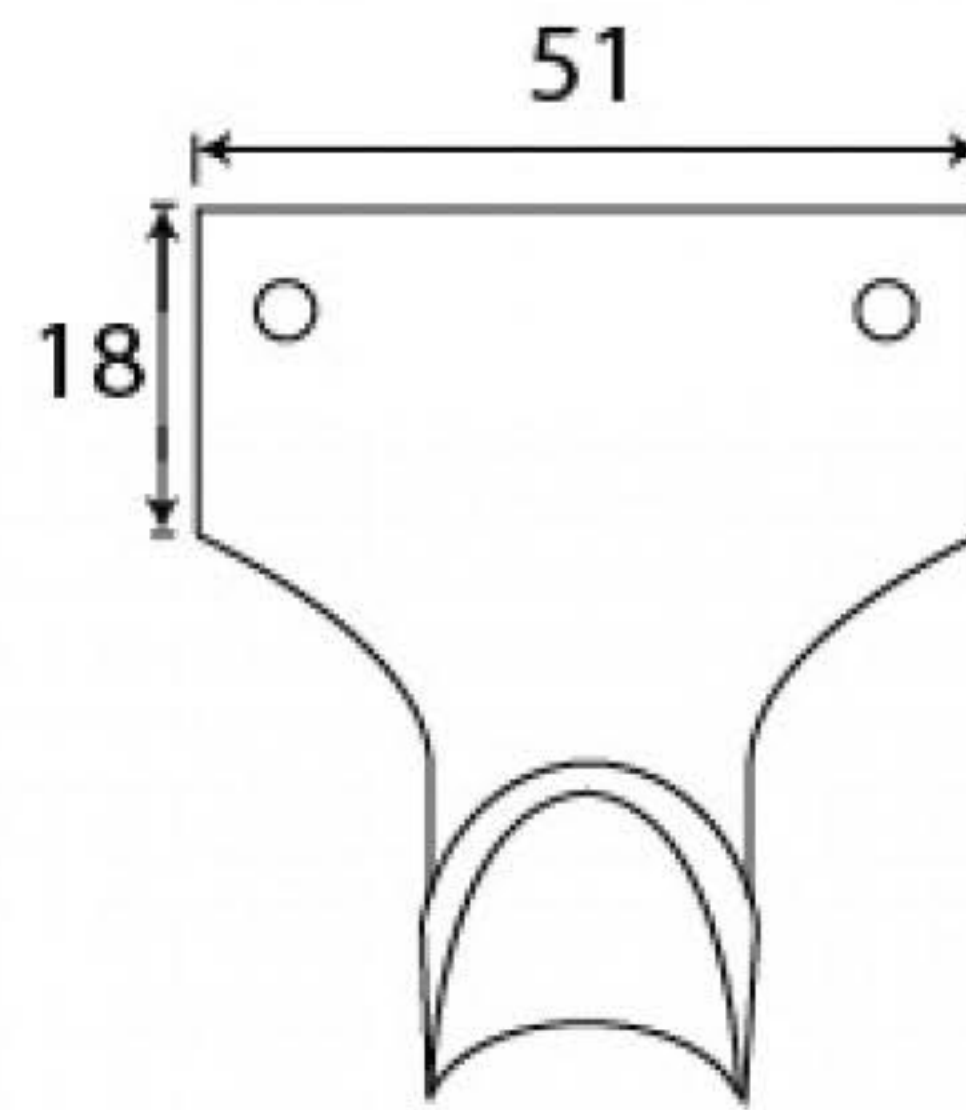

PRODUCT CODE 91744

3/4" (19mm)
x2
↑
gauge 8 (4mm)

HANDFORGED
TRADITIONAL
IRONMONGERY

Due to the hand crafted nature of our products all measurements are approximate and should be used as a guide only