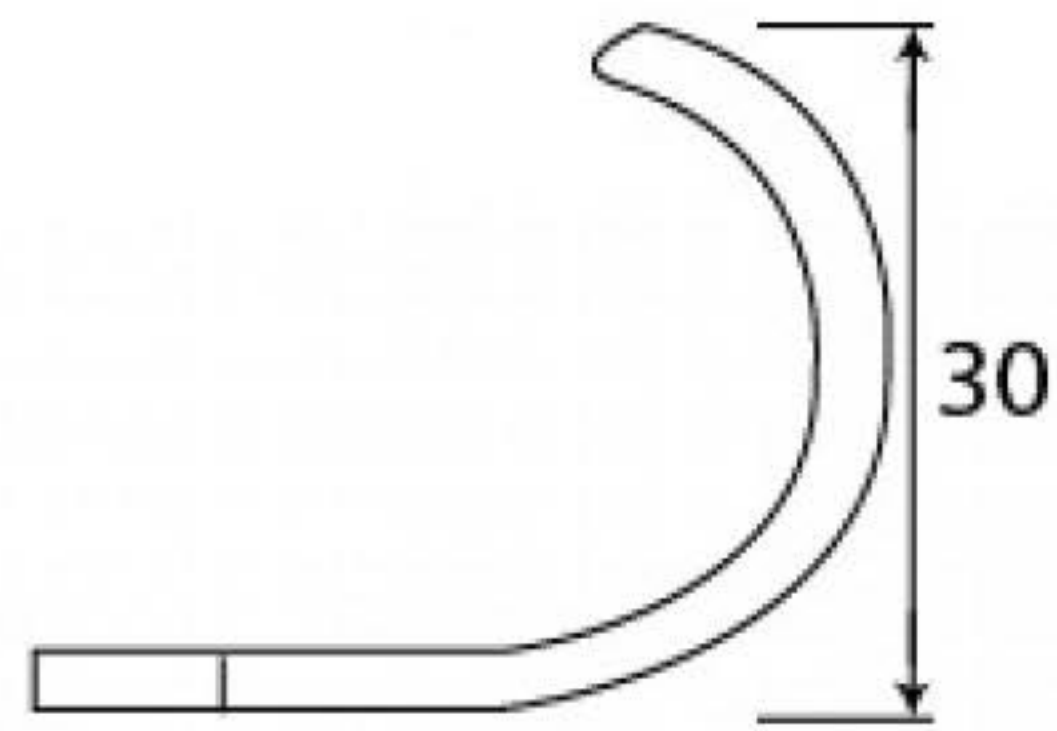

PRODUCT CODE 91744

3/4" (19mm)
x2
↑
gauge 8 (4mm)

HANDFORGED
TRADITIONAL
IRONMONGERY

Due to the hand crafted nature of our products all measurements are approximate and should be used as a guide only