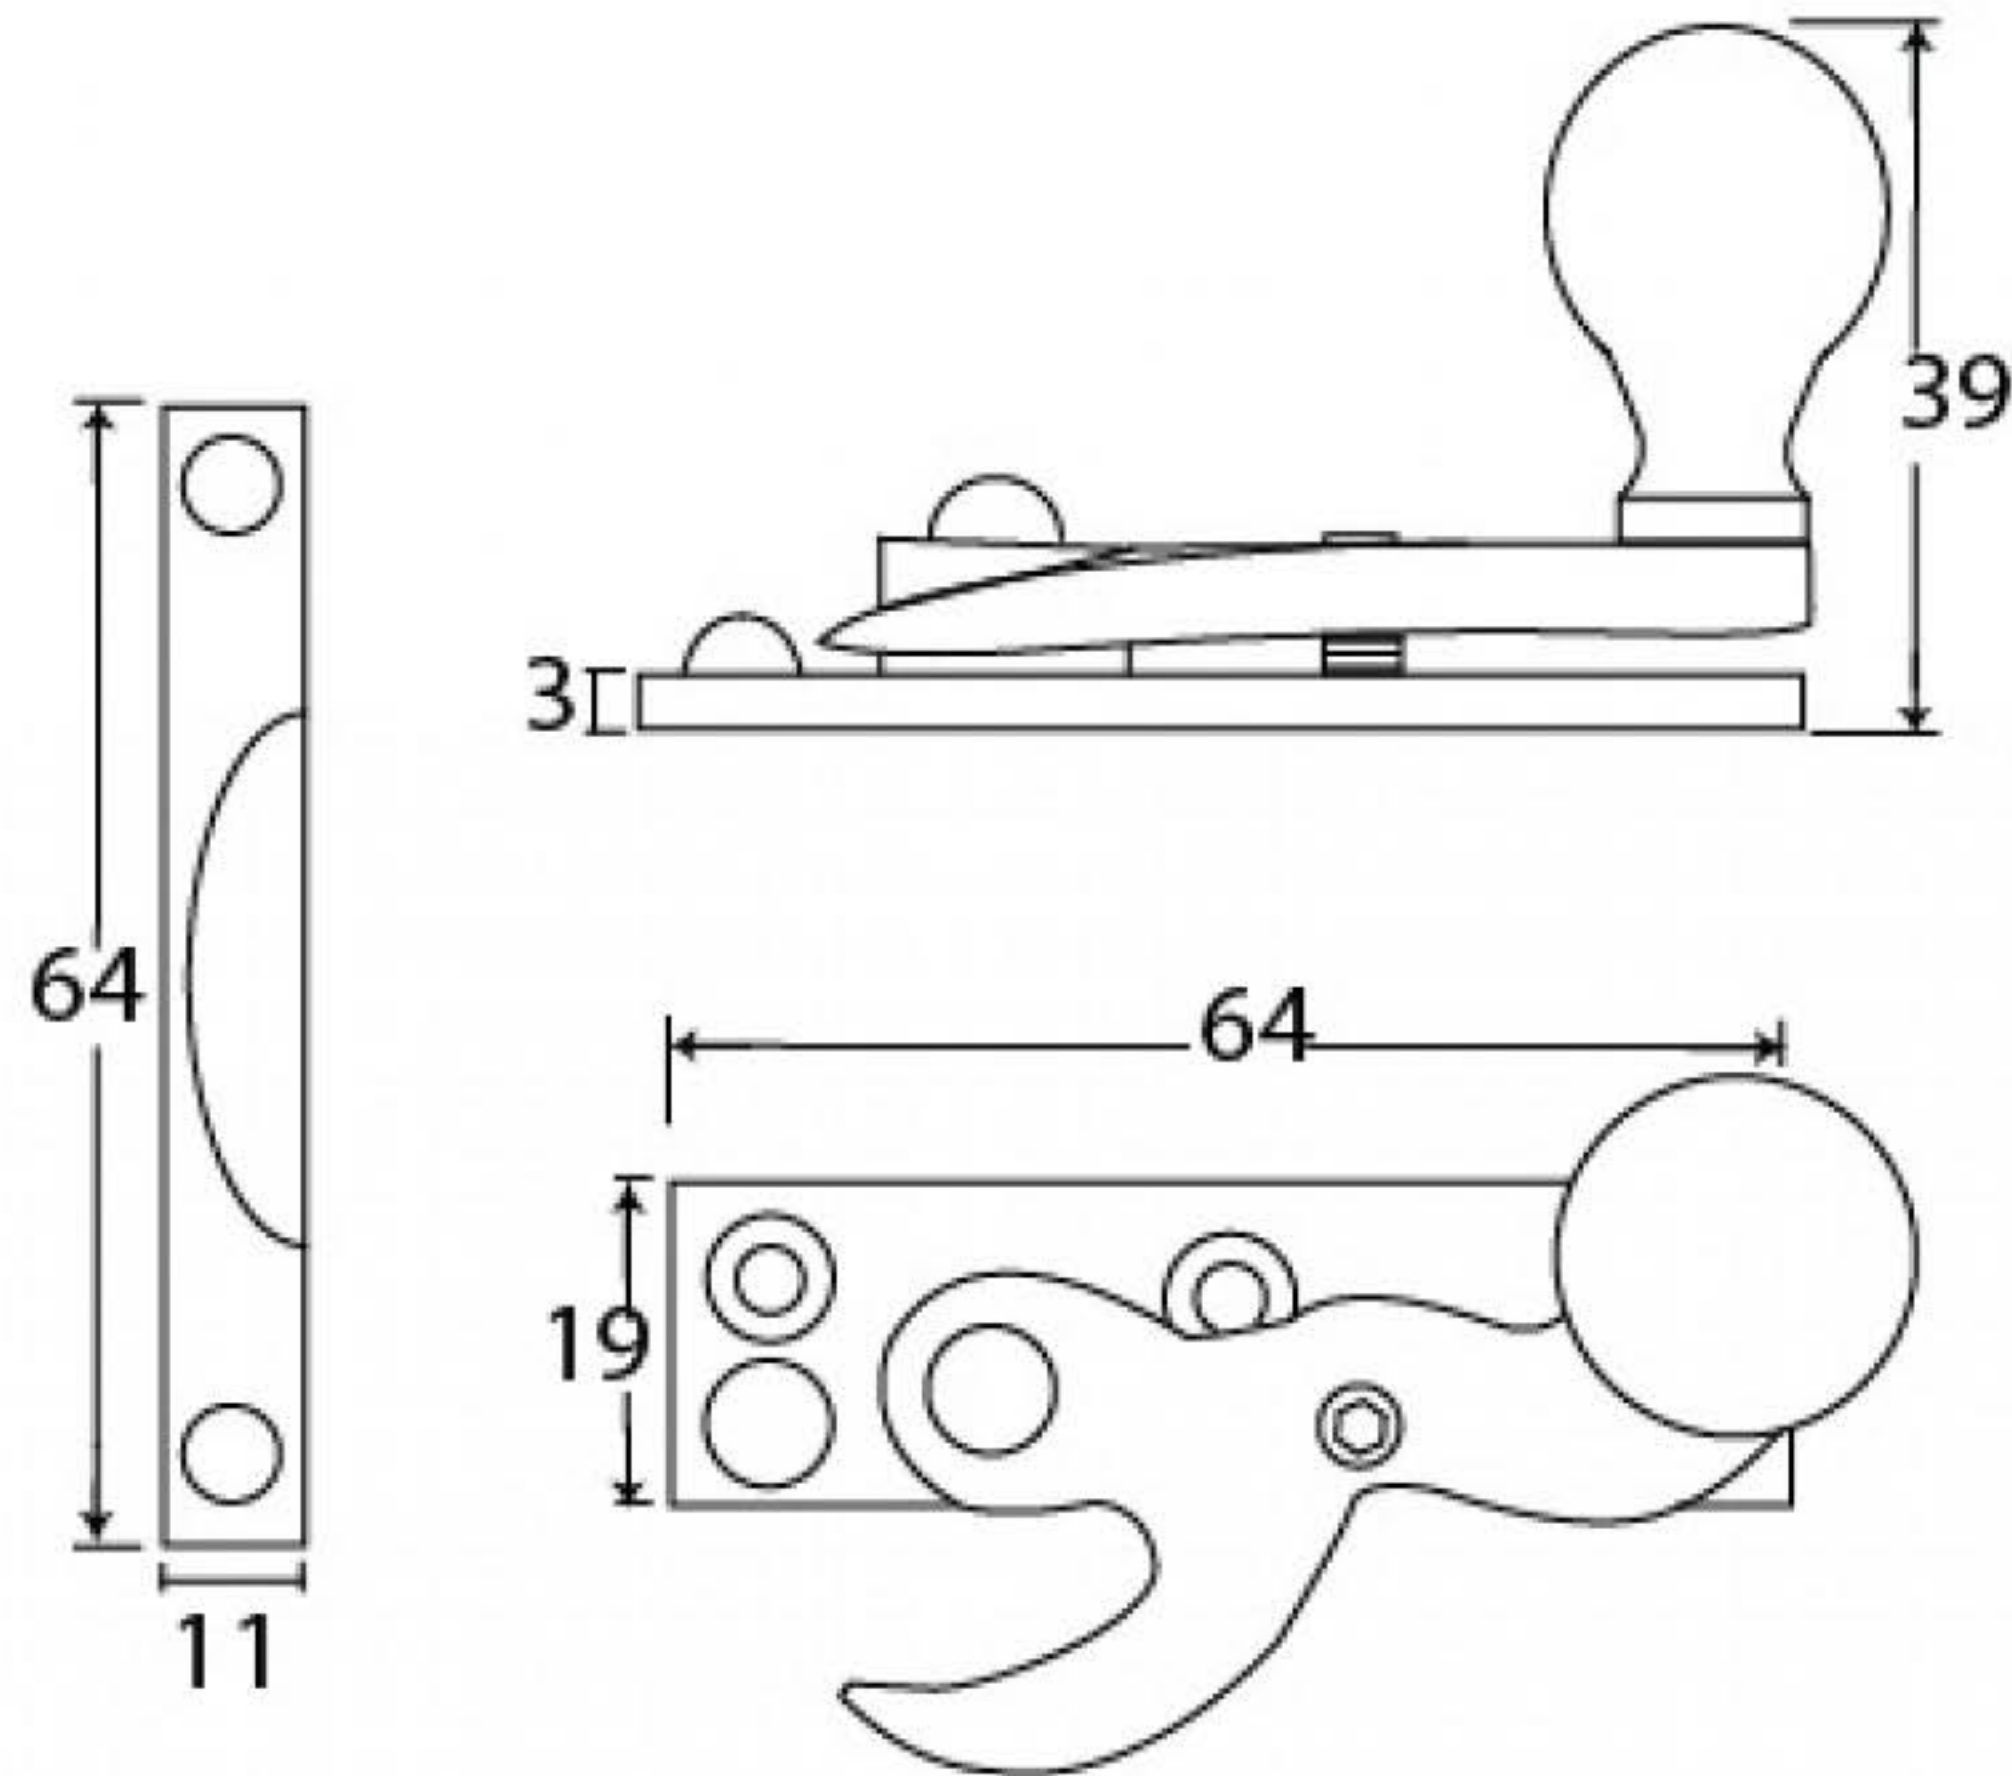

PRODUCT CODE 91745

3/4" (19mm)
x5
gauge 4 (3mm)

HANDFORGED
TRADITIONAL
IRONMONGERY

Due to the hand crafted nature of our products all measurements are approximate and should be used as a guide only