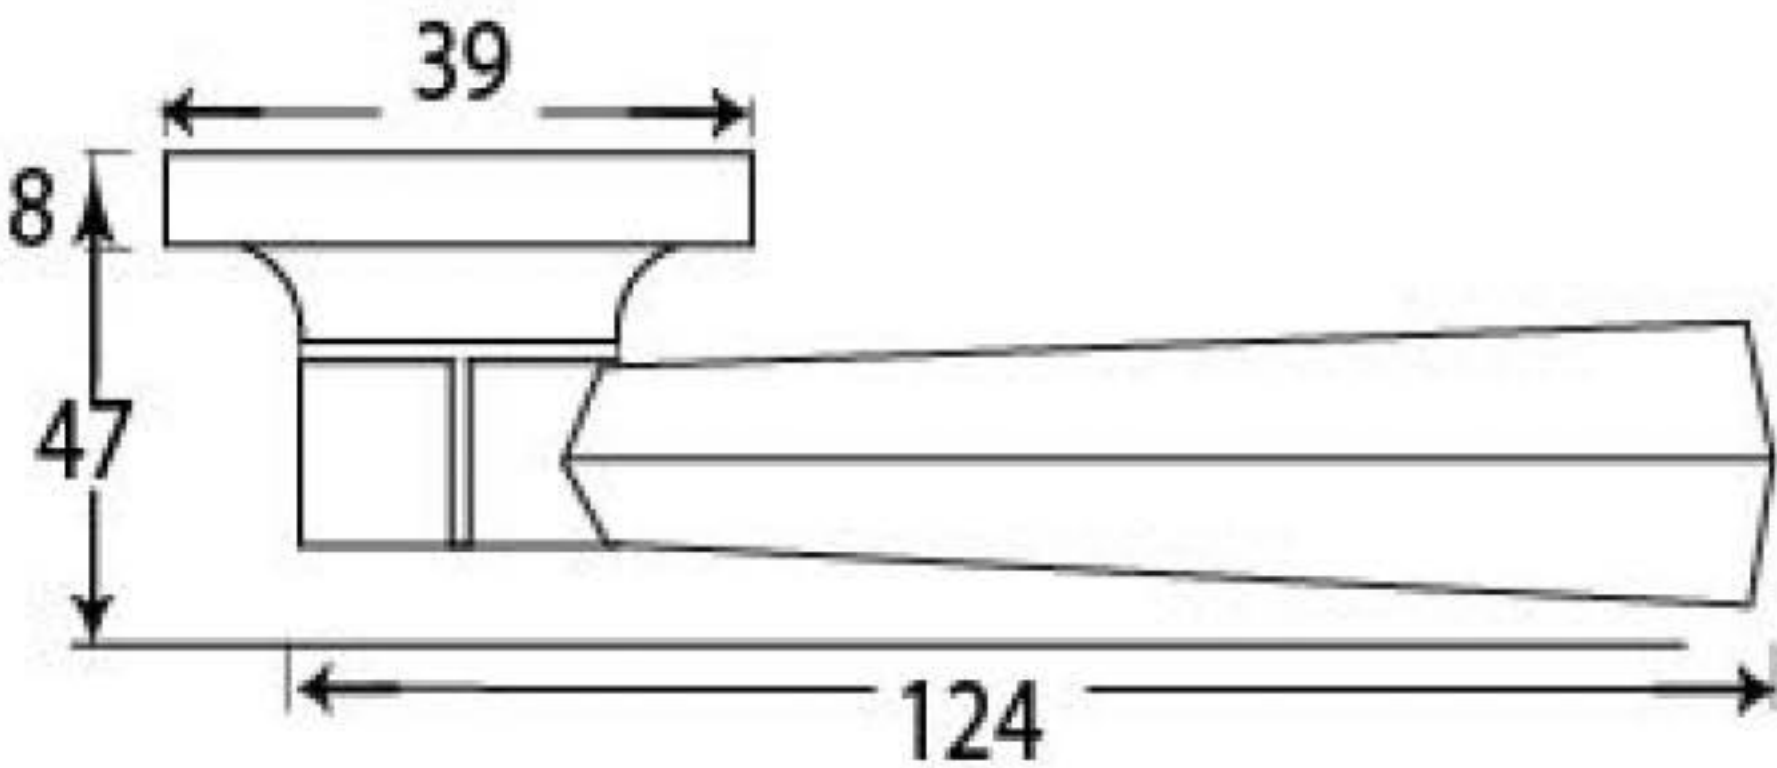

PRODUCT CODE 91967

3/4" (19mm)

gauge 8 (4mm)

HANDFORGED  
TRADITIONAL  
IRONMONGERY

Due to the hand crafted nature of our products all measurements are approximate and should be used as a guide only