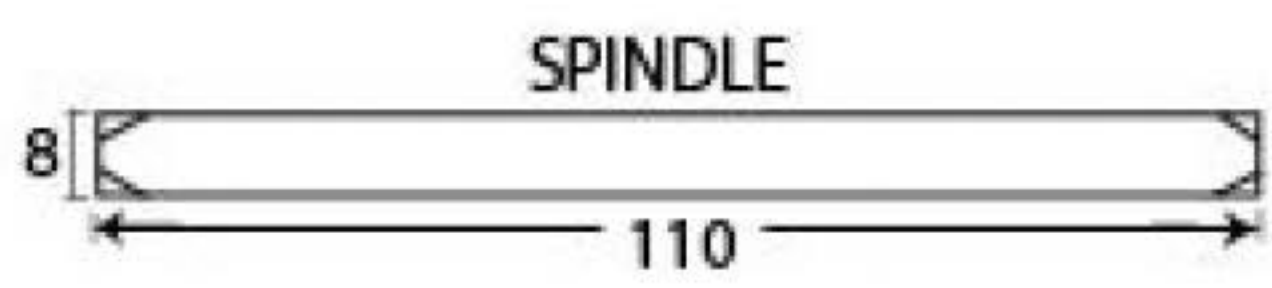

PRODUCT CODE 91967

3/4" (19mm)

gauge 8 (4mm)

HANDFORGED  
TRADITIONAL  
IRONMONGERY

Due to the hand crafted nature of our products all measurements are approximate and should be used as a guide only