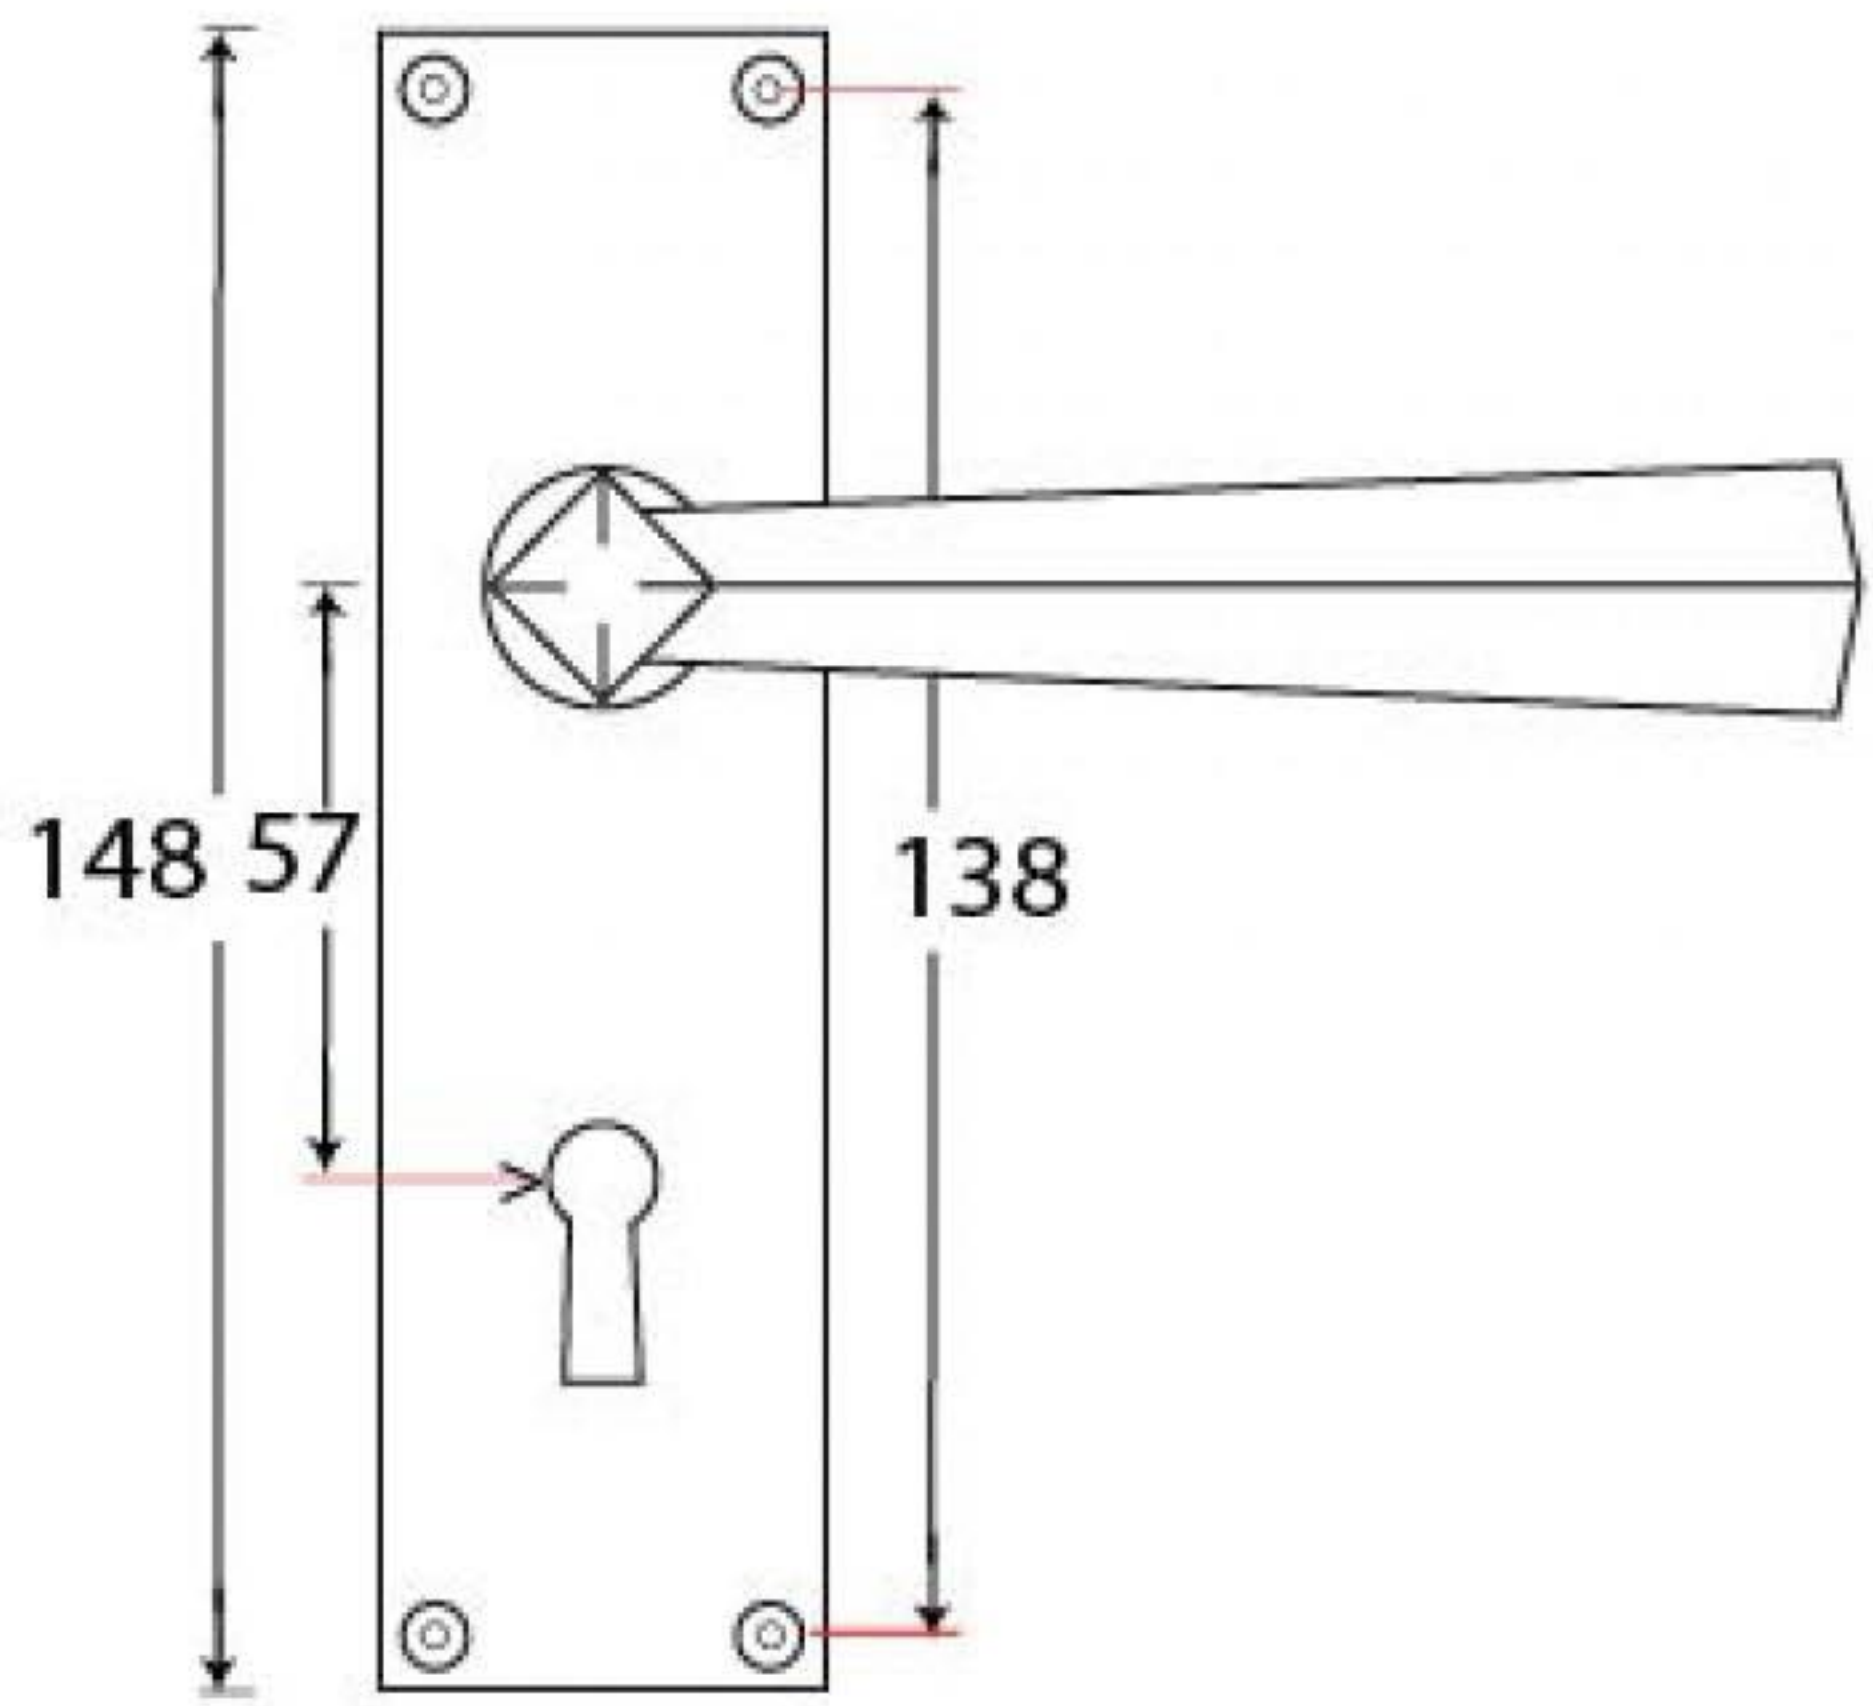

PRODUCT CODE 91967

3/4" (19mm)

gauge 8 (4mm)

HANDFORGED  
TRADITIONAL  
IRONMONGERY

Due to the hand crafted nature of our products all measurements are approximate and should be used as a guide only