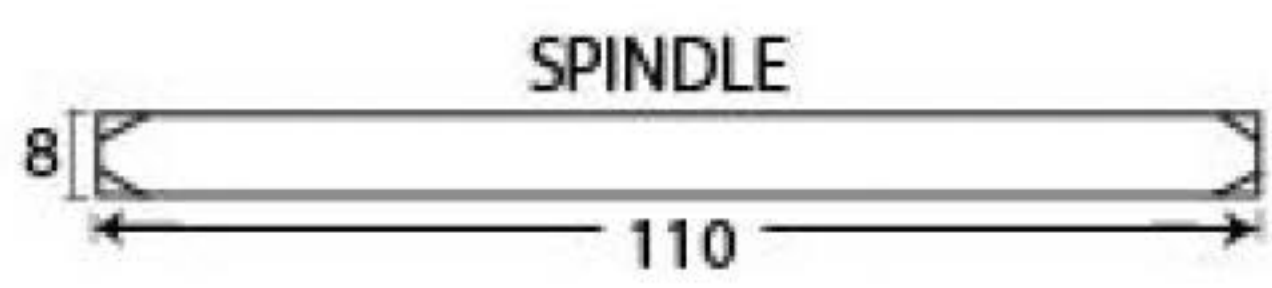

PRODUCT CODE 91970

3/4" (19mm)

x8
gauge 8 (4mm)

HANDFORGED
TRADITIONAL
IRONMONGERY

Due to the hand crafted nature of our products all measurements are approximate and should be used as a guide only