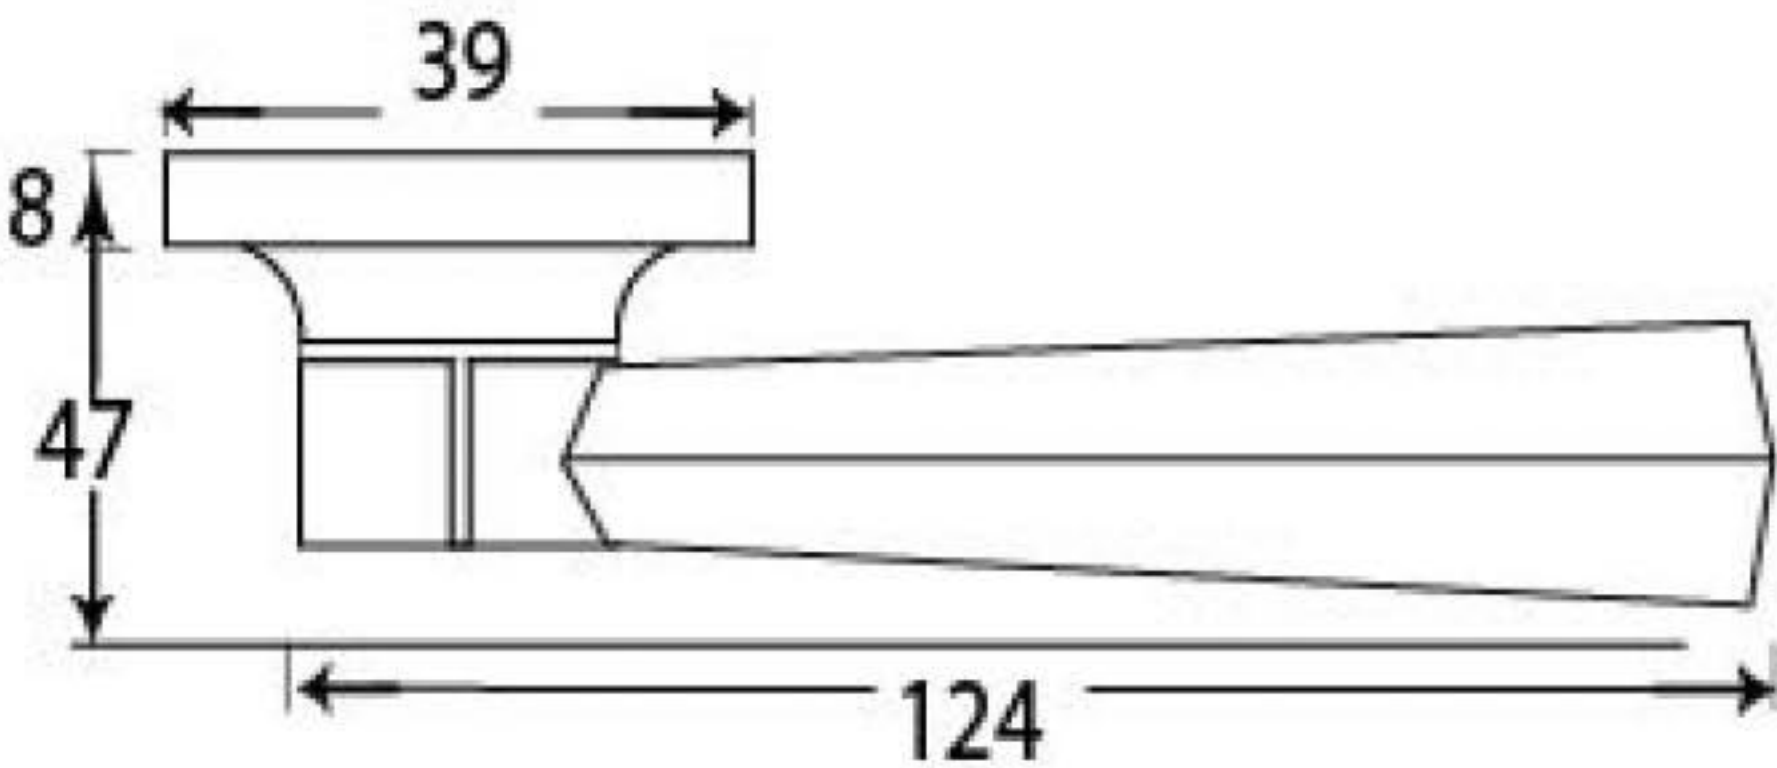

PRODUCT CODE 91970

3/4" (19mm)

x8
gauge 8 (4mm)

HANDFORGED
TRADITIONAL
IRONMONGERY

Due to the hand crafted nature of our products all measurements are approximate and should be used as a guide only