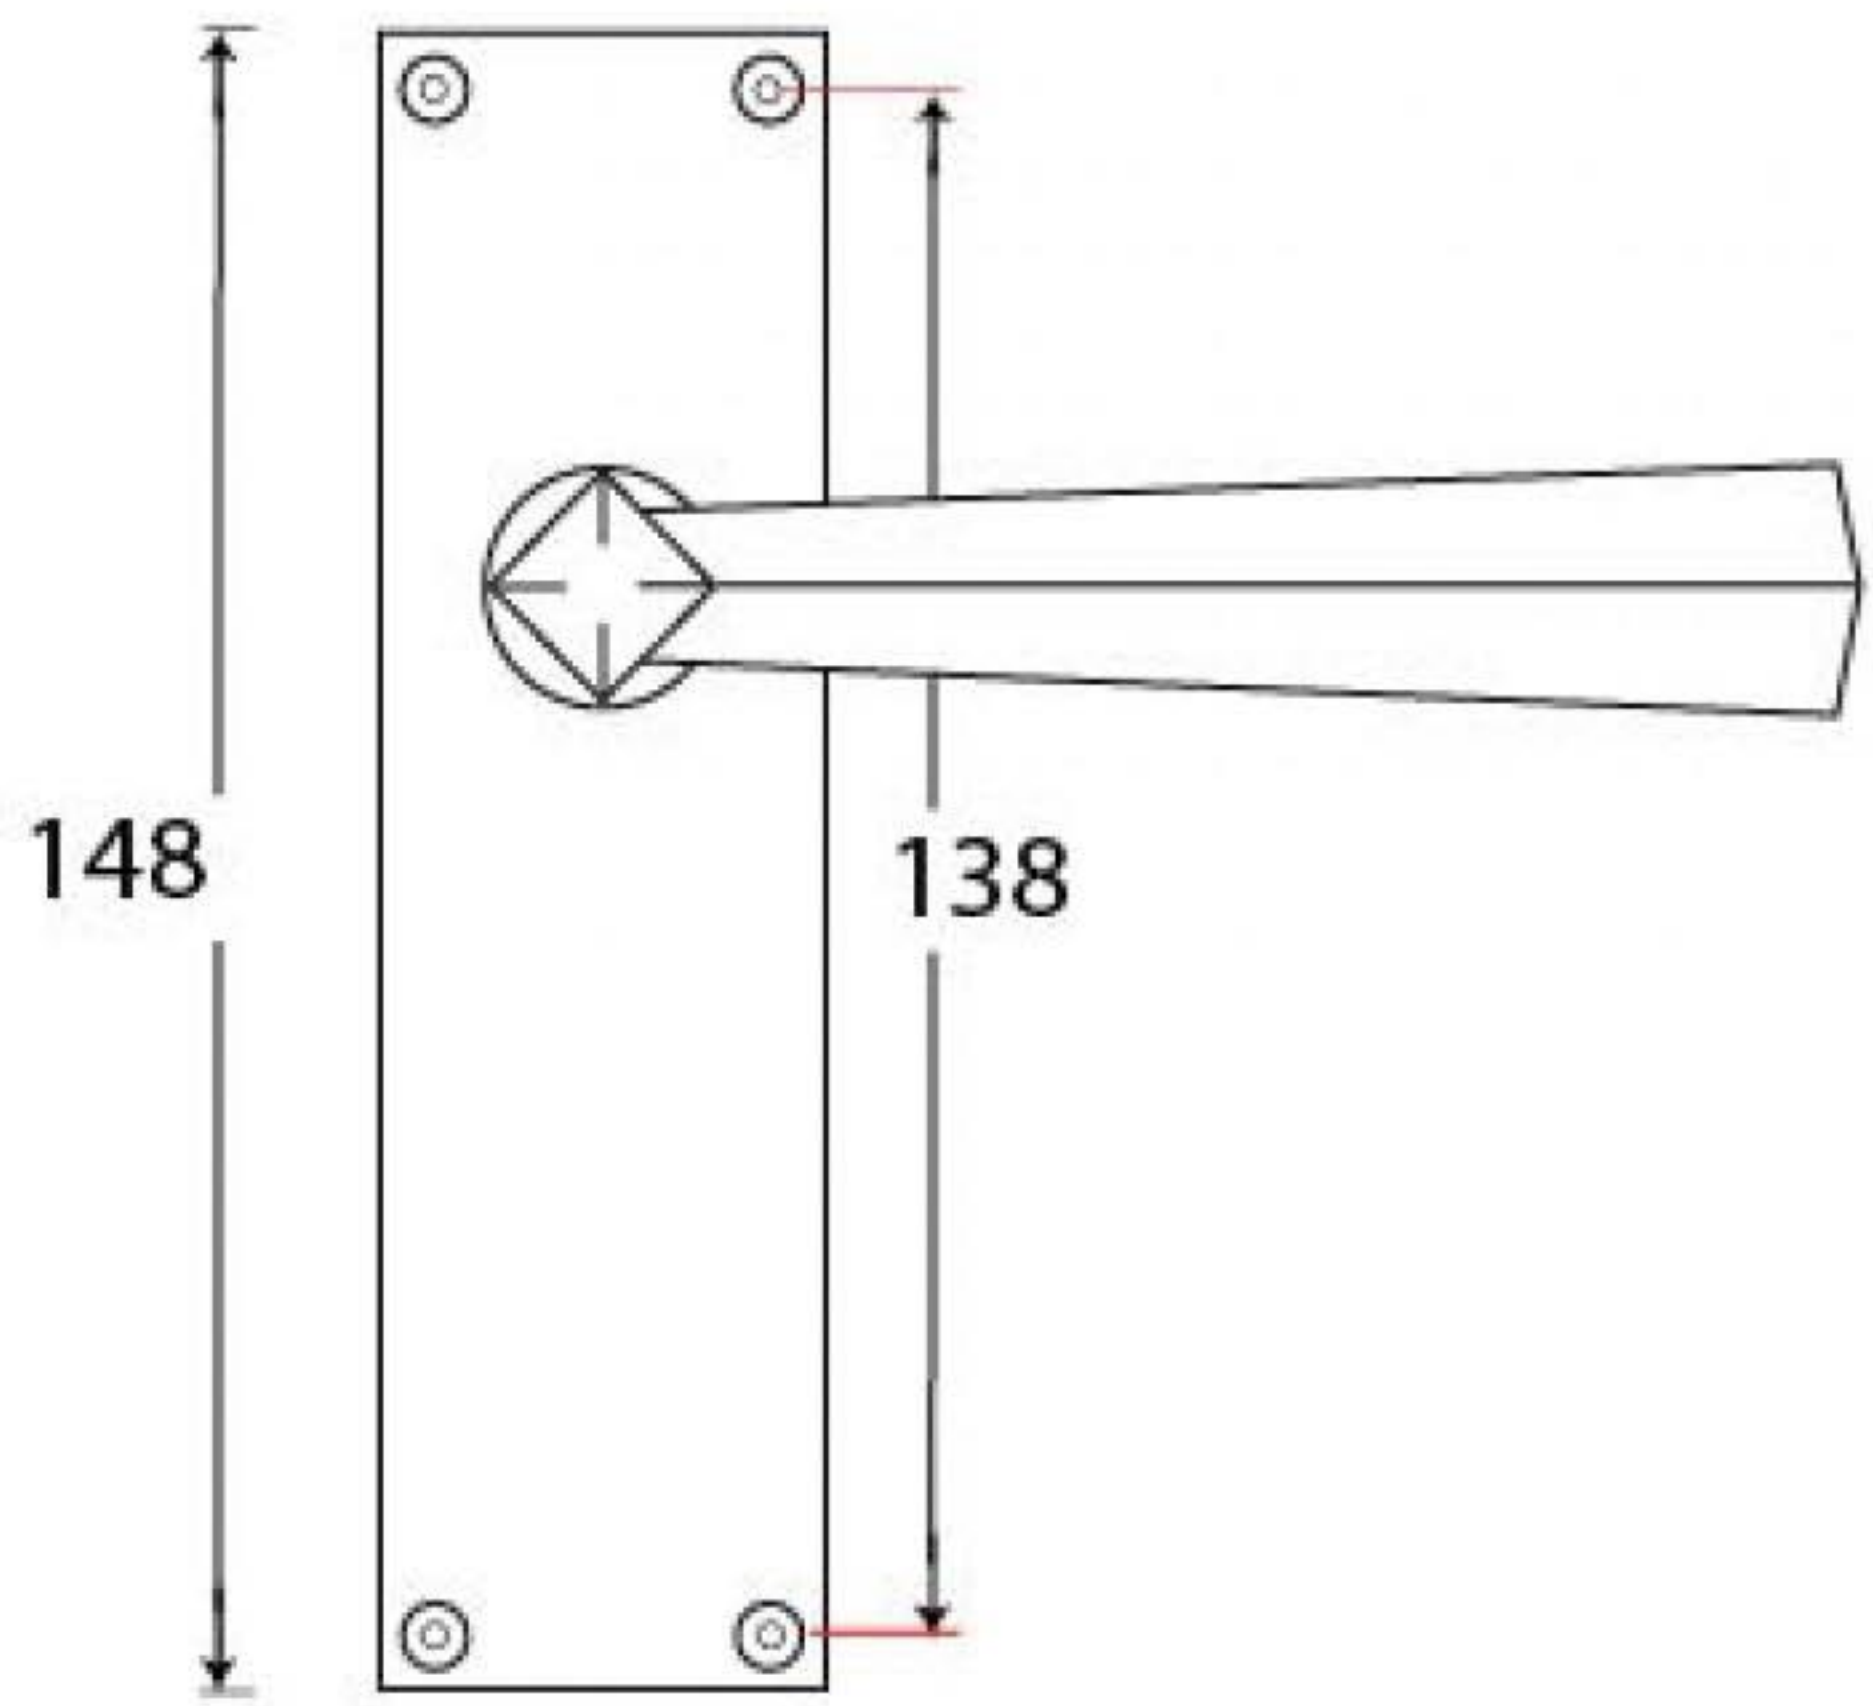

PRODUCT CODE 91970

3/4" (19mm)

x8
gauge 8 (4mm)

HANDFORGED
TRADITIONAL
IRONMONGERY

Due to the hand crafted nature of our products all measurements are approximate and should be used as a guide only