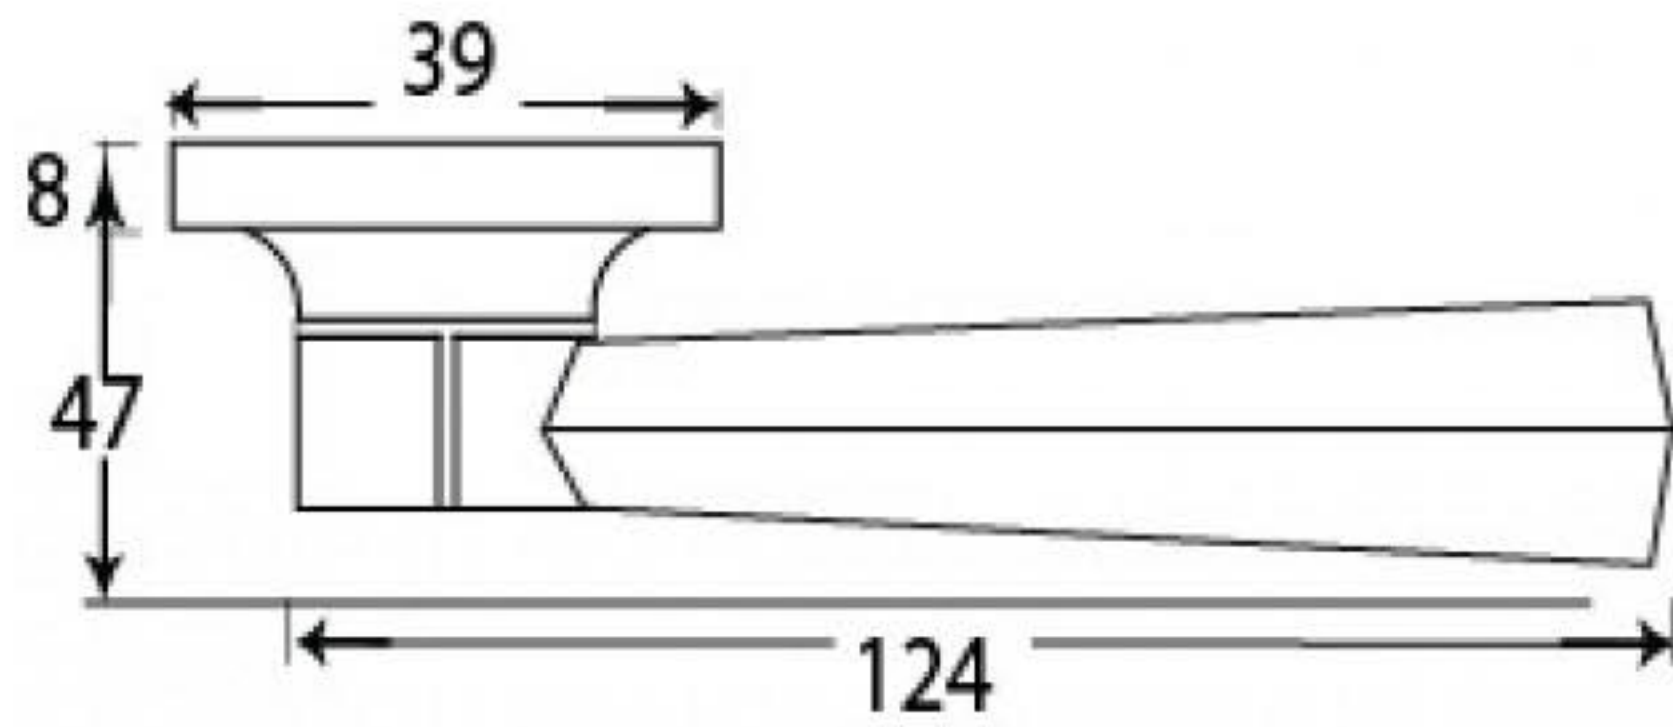

PRODUCT CODE 91973

3/4" (19mm)
X8
gauge 8 (4.2mm)

HANDFORGED
TRADITIONAL
IRONMONGERY

Due to the hand crafted nature of our products all measurements are approximate and should be used as a guide only