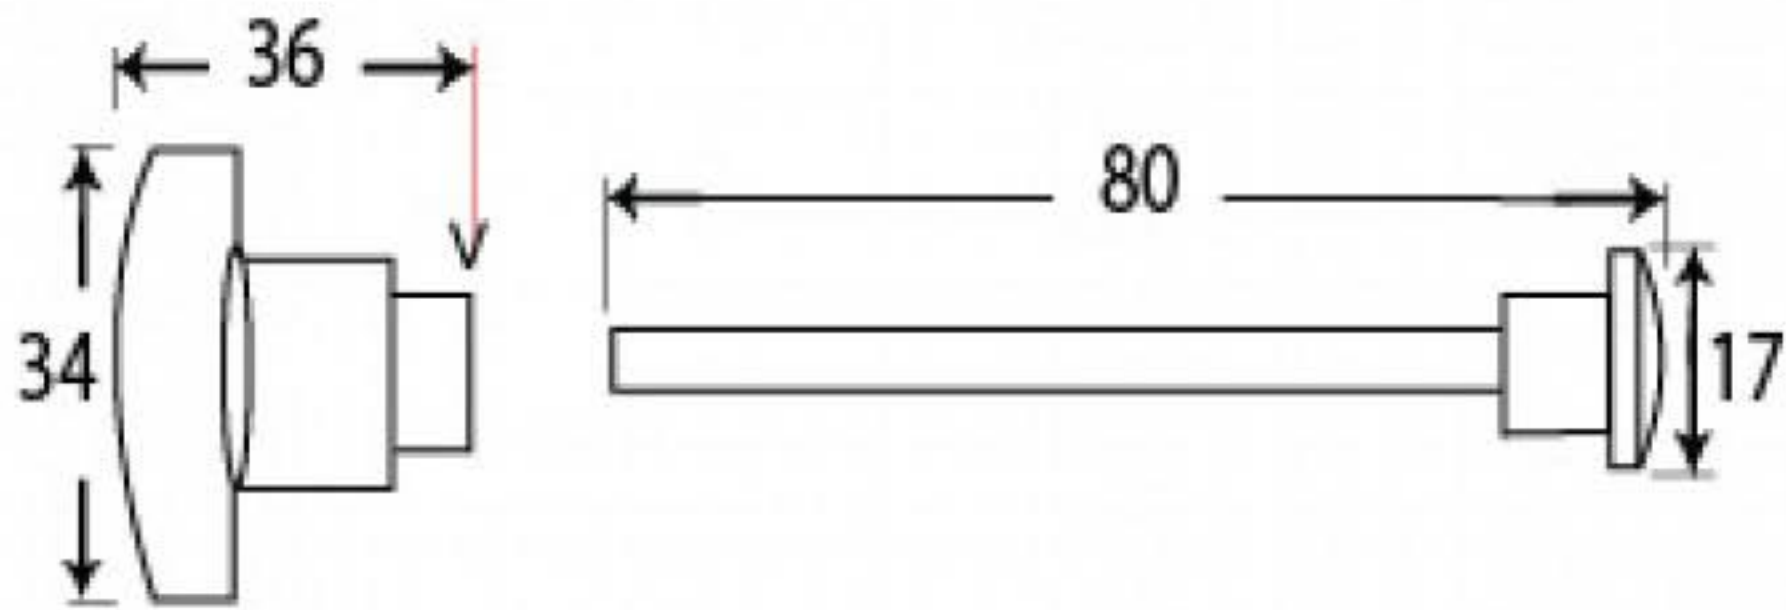

PRODUCT CODE 91973

3/4" (19mm)
X8
gauge 8 (4.2mm)

HANDFORGED
TRADITIONAL
IRONMONGERY

Due to the hand crafted nature of our products all measurements are approximate and should be used as a guide only