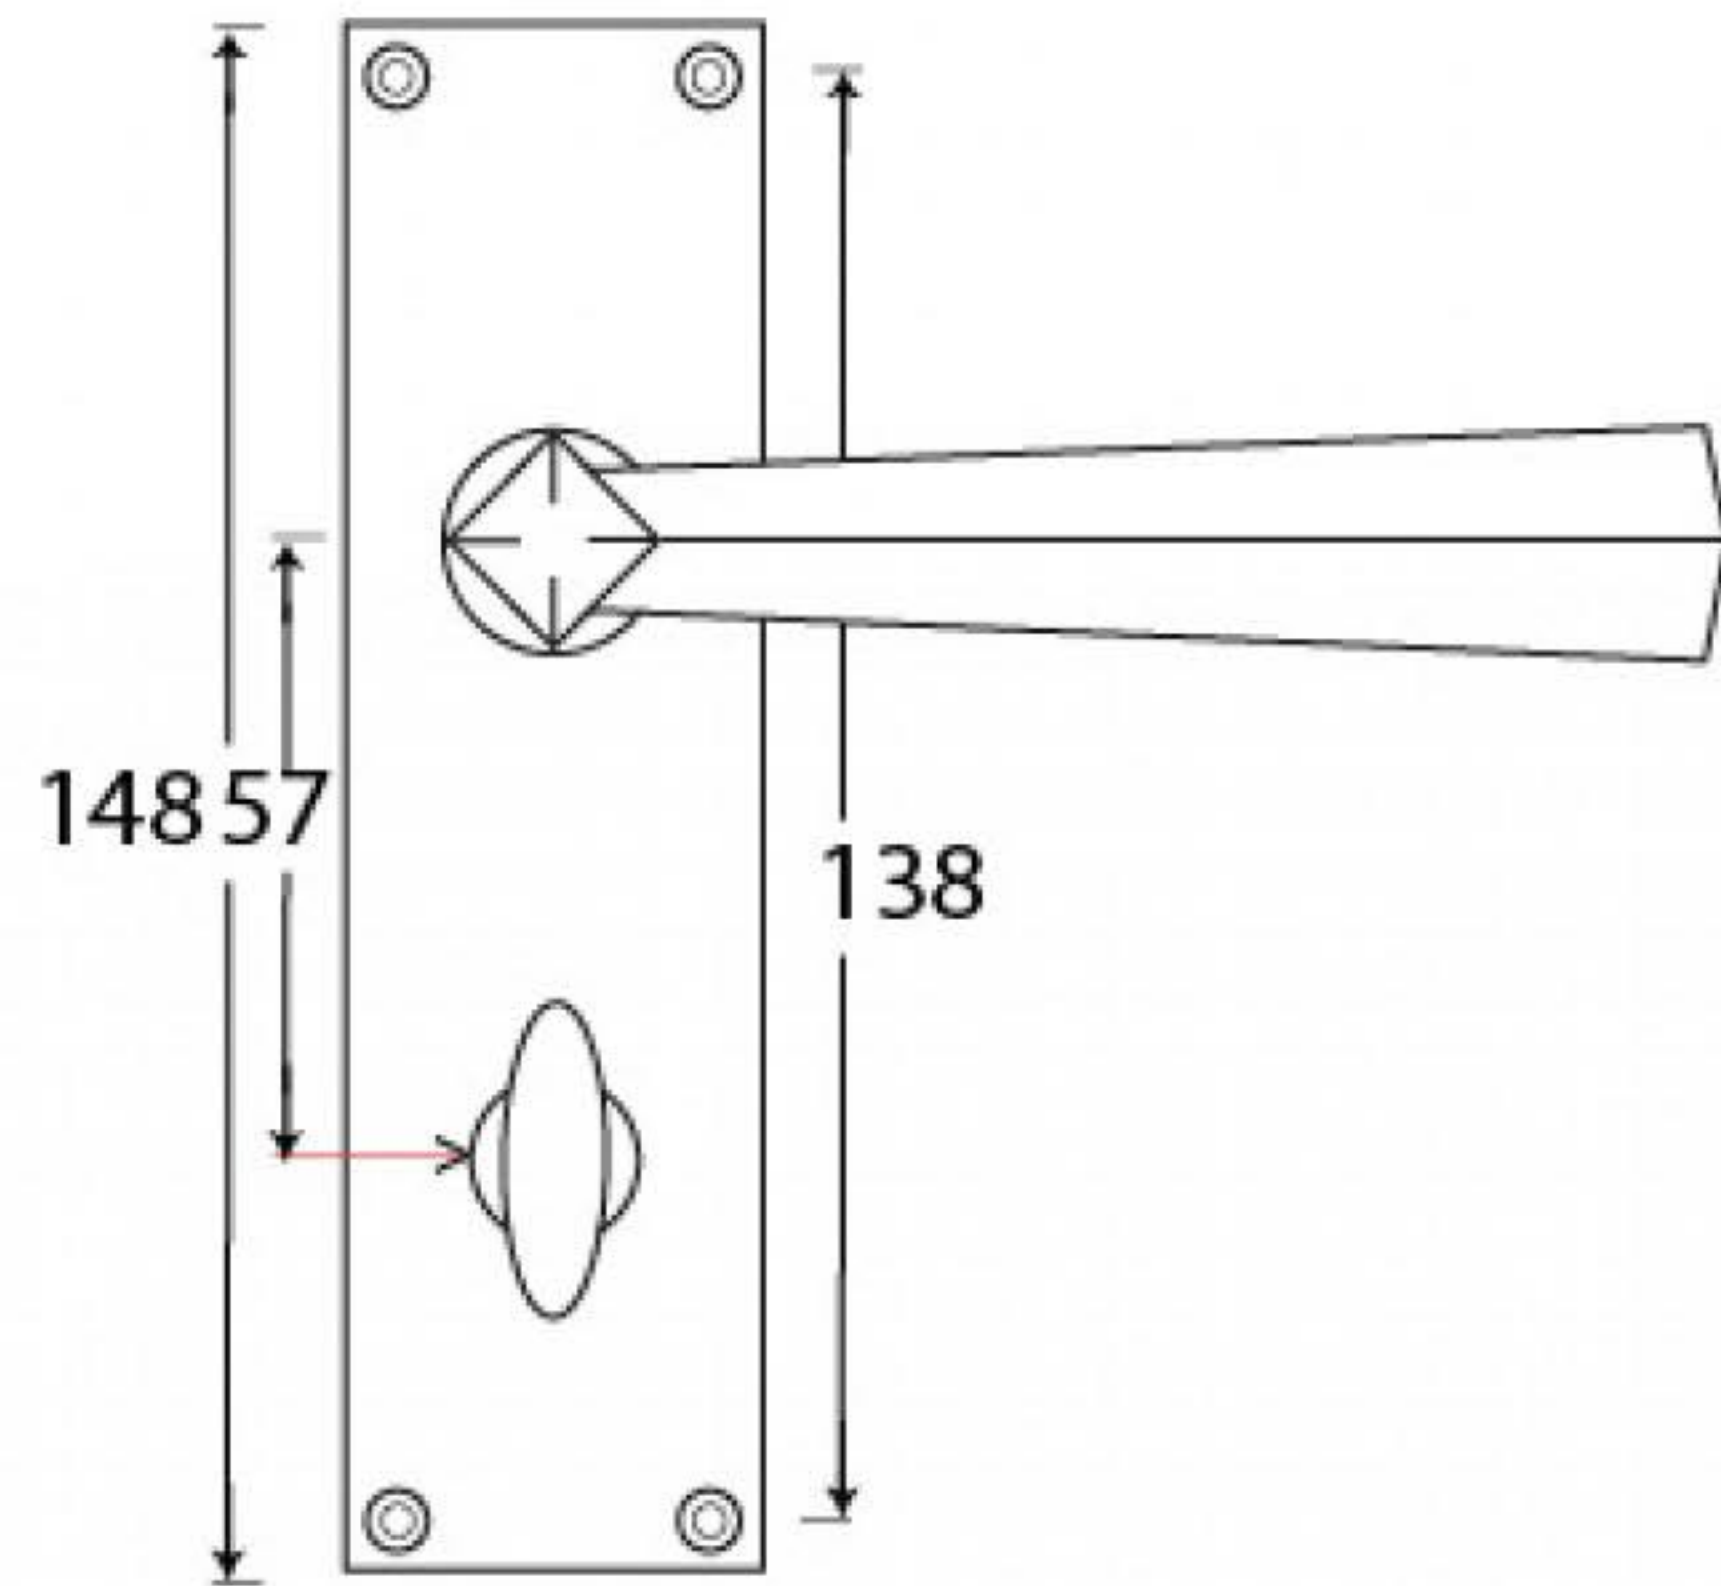

PRODUCT CODE 91973

3/4" (19mm)
X8
gauge 8 (4.2mm)

HANDFORGED
TRADITIONAL
IRONMONGERY

Due to the hand crafted nature of our products all measurements are approximate and should be used as a guide only