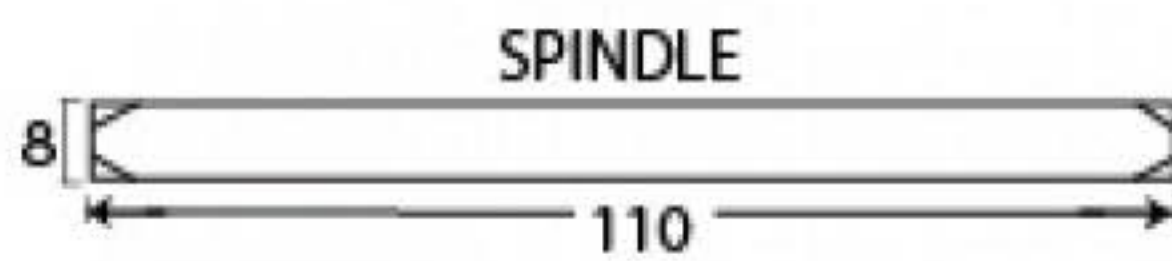

PRODUCT CODE 91973

3/4" (19mm)
X8
gauge 8 (4.2mm)

HANDFORGED
TRADITIONAL
IRONMONGERY

Due to the hand crafted nature of our products all measurements are approximate and should be used as a guide only