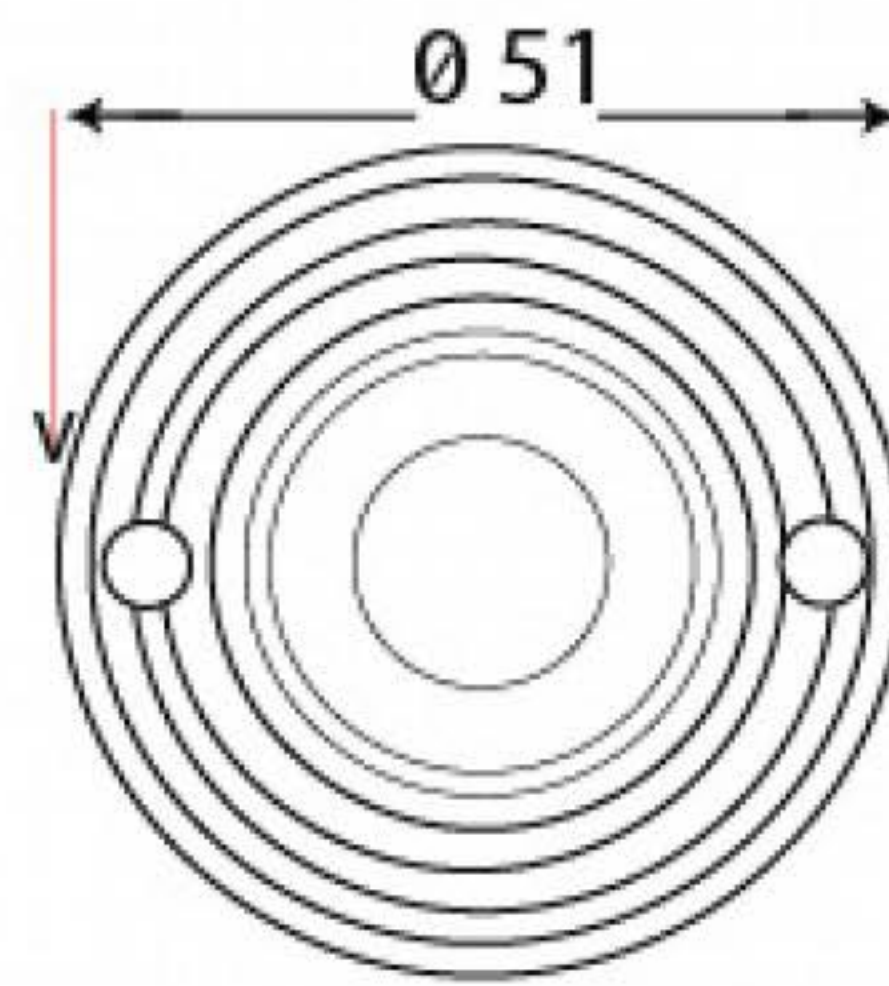

PRODUCT CODE 91974

3/4" (19mm)  
x4  
gauge 4 (3mm)

HANDFORGED  
TRADITIONAL  
IRONMONGERY

Due to the hand crafted nature of our products all measurements are approximate and should be used as a guide only