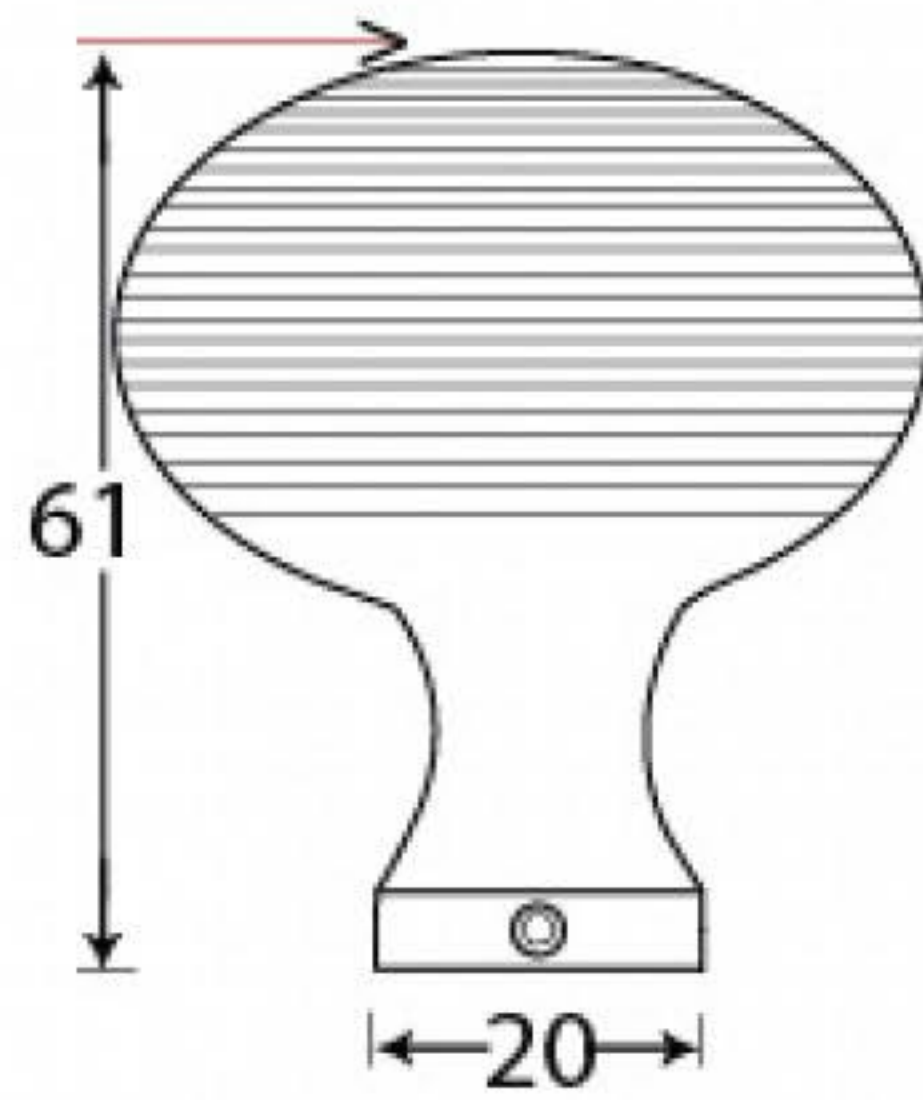

PRODUCT CODE 91974

3/4" (19mm)  
x4  
gauge 4 (3mm)

HANDFORGED  
TRADITIONAL  
IRONMONGERY

Due to the hand crafted nature of our products all measurements are approximate and should be used as a guide only