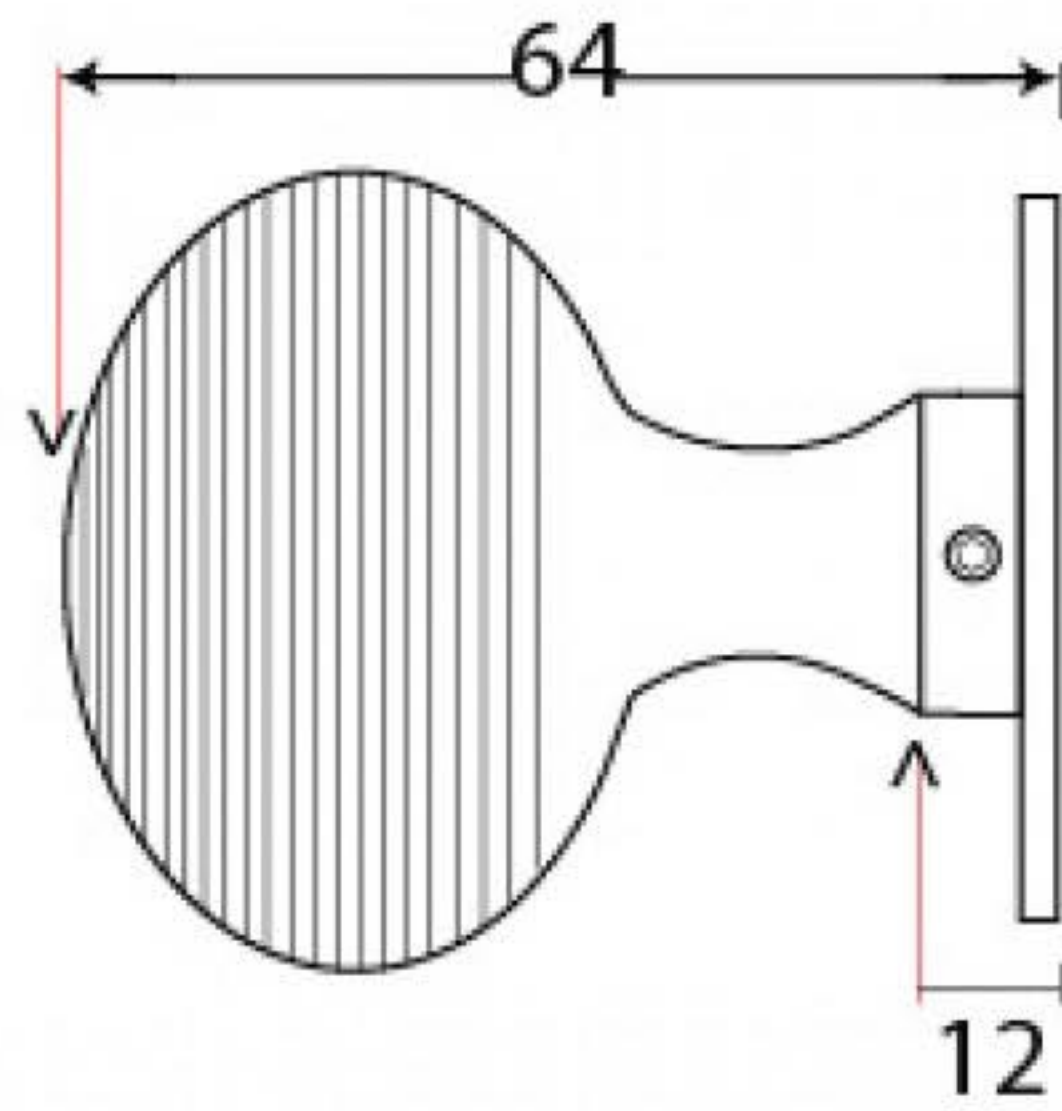

PRODUCT CODE 91974

3/4" (19mm)  
x4  
gauge 4 (3mm)

HANDFORGED  
TRADITIONAL  
IRONMONGERY

Due to the hand crafted nature of our products all measurements are approximate and should be used as a guide only