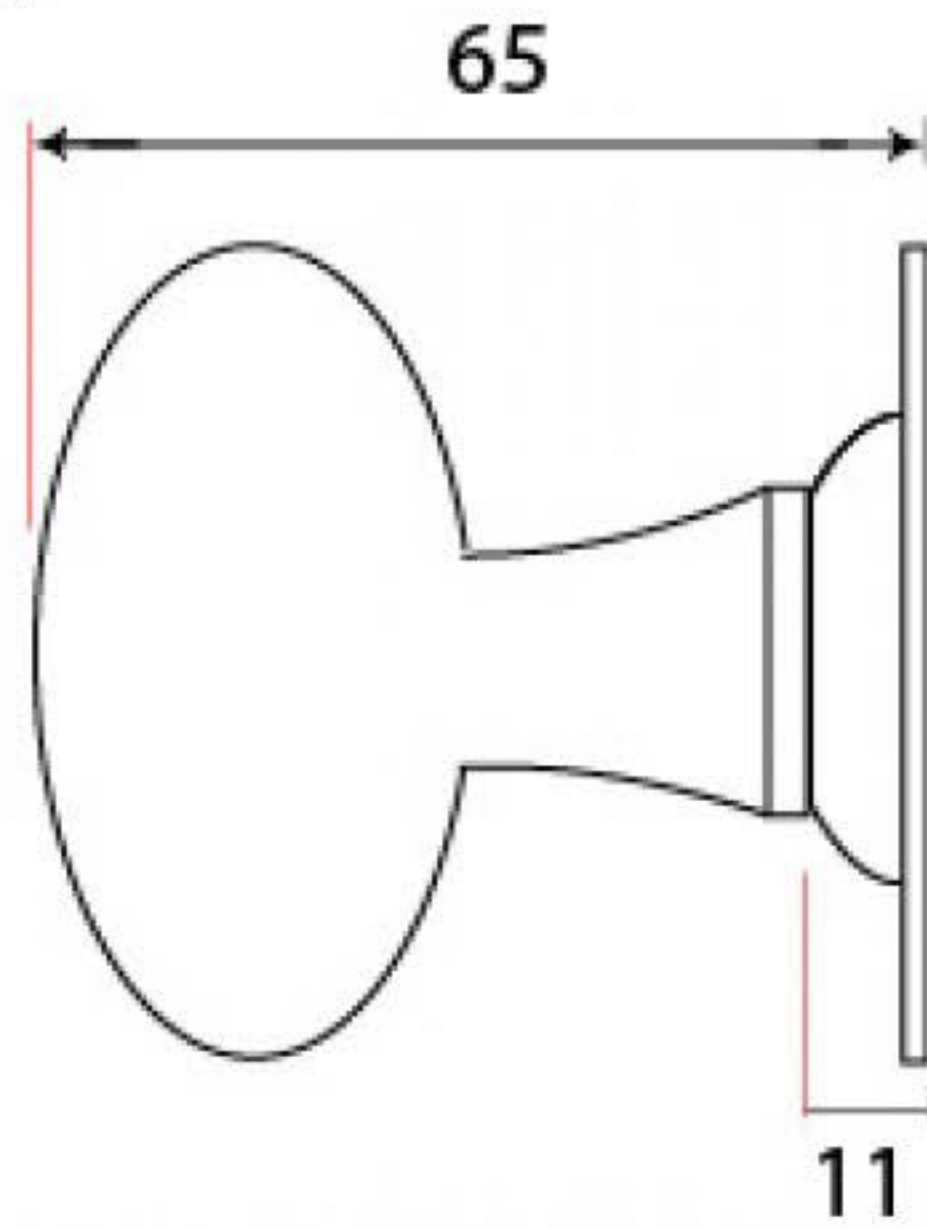

PRODUCT CODE 91976

3/4" (19mm)
x4
gauge 6 (3.5mm)

HANDFORGED
TRADITIONAL
IRONMONGERY

Due to the hand crafted nature of our products all measurements are approximate and should be used as a guide only