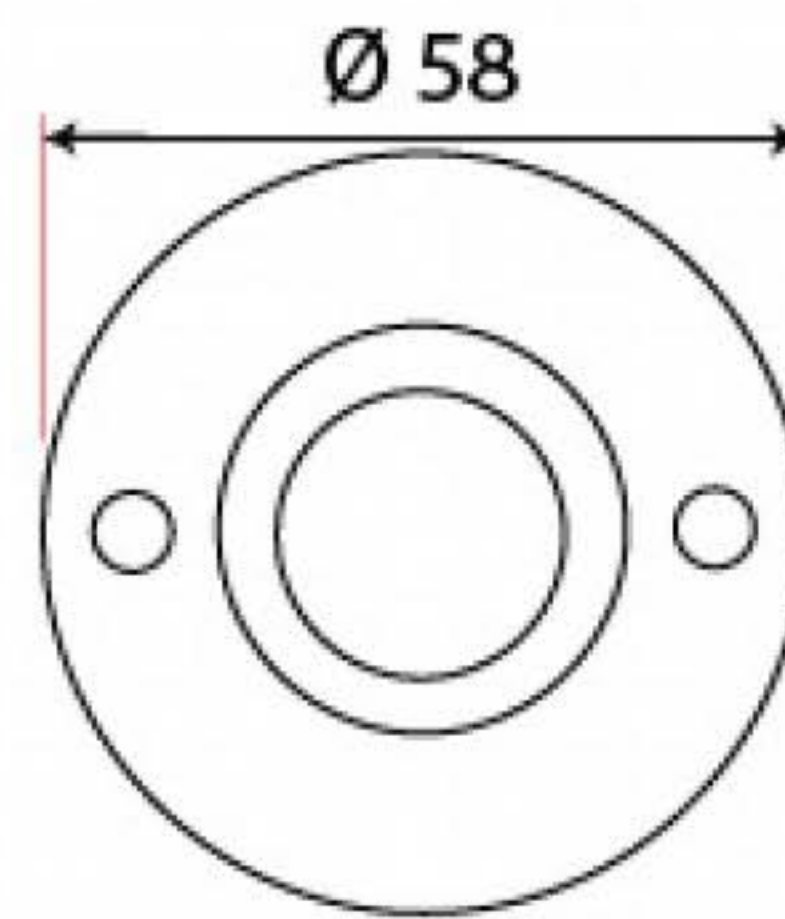

PRODUCT CODE 91976

3/4" (19mm)
x4
gauge 6 (3.5mm)

HANDFORGED
TRADITIONAL
IRONMONGERY

Due to the hand crafted nature of our products all measurements are approximate and should be used as a guide only