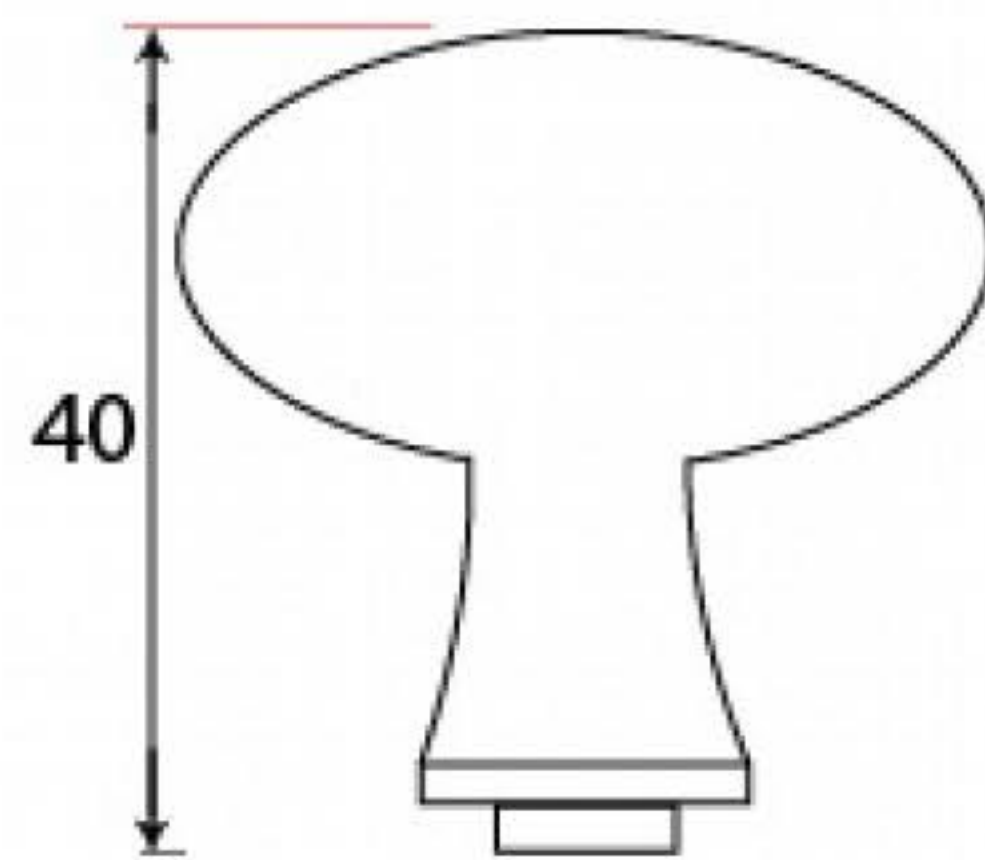

PRODUCT CODE 91976

3/4" (19mm)
x4
gauge 6 (3.5mm)

HANDFORGED
TRADITIONAL
IRONMONGERY

Due to the hand crafted nature of our products all measurements are approximate and should be used as a guide only