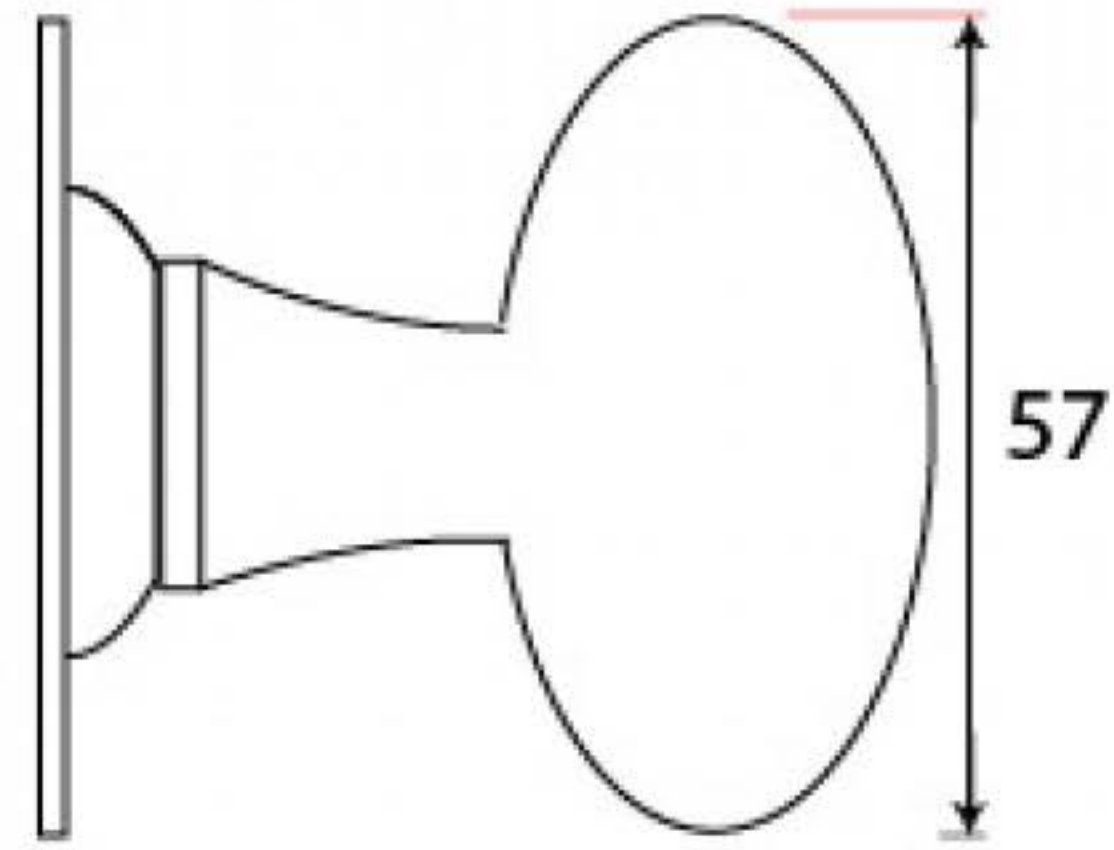

PRODUCT CODE 91976

3/4" (19mm)
x4
gauge 6 (3.5mm)

HANDFORGED
TRADITIONAL
IRONMONGERY

Due to the hand crafted nature of our products all measurements are approximate and should be used as a guide only