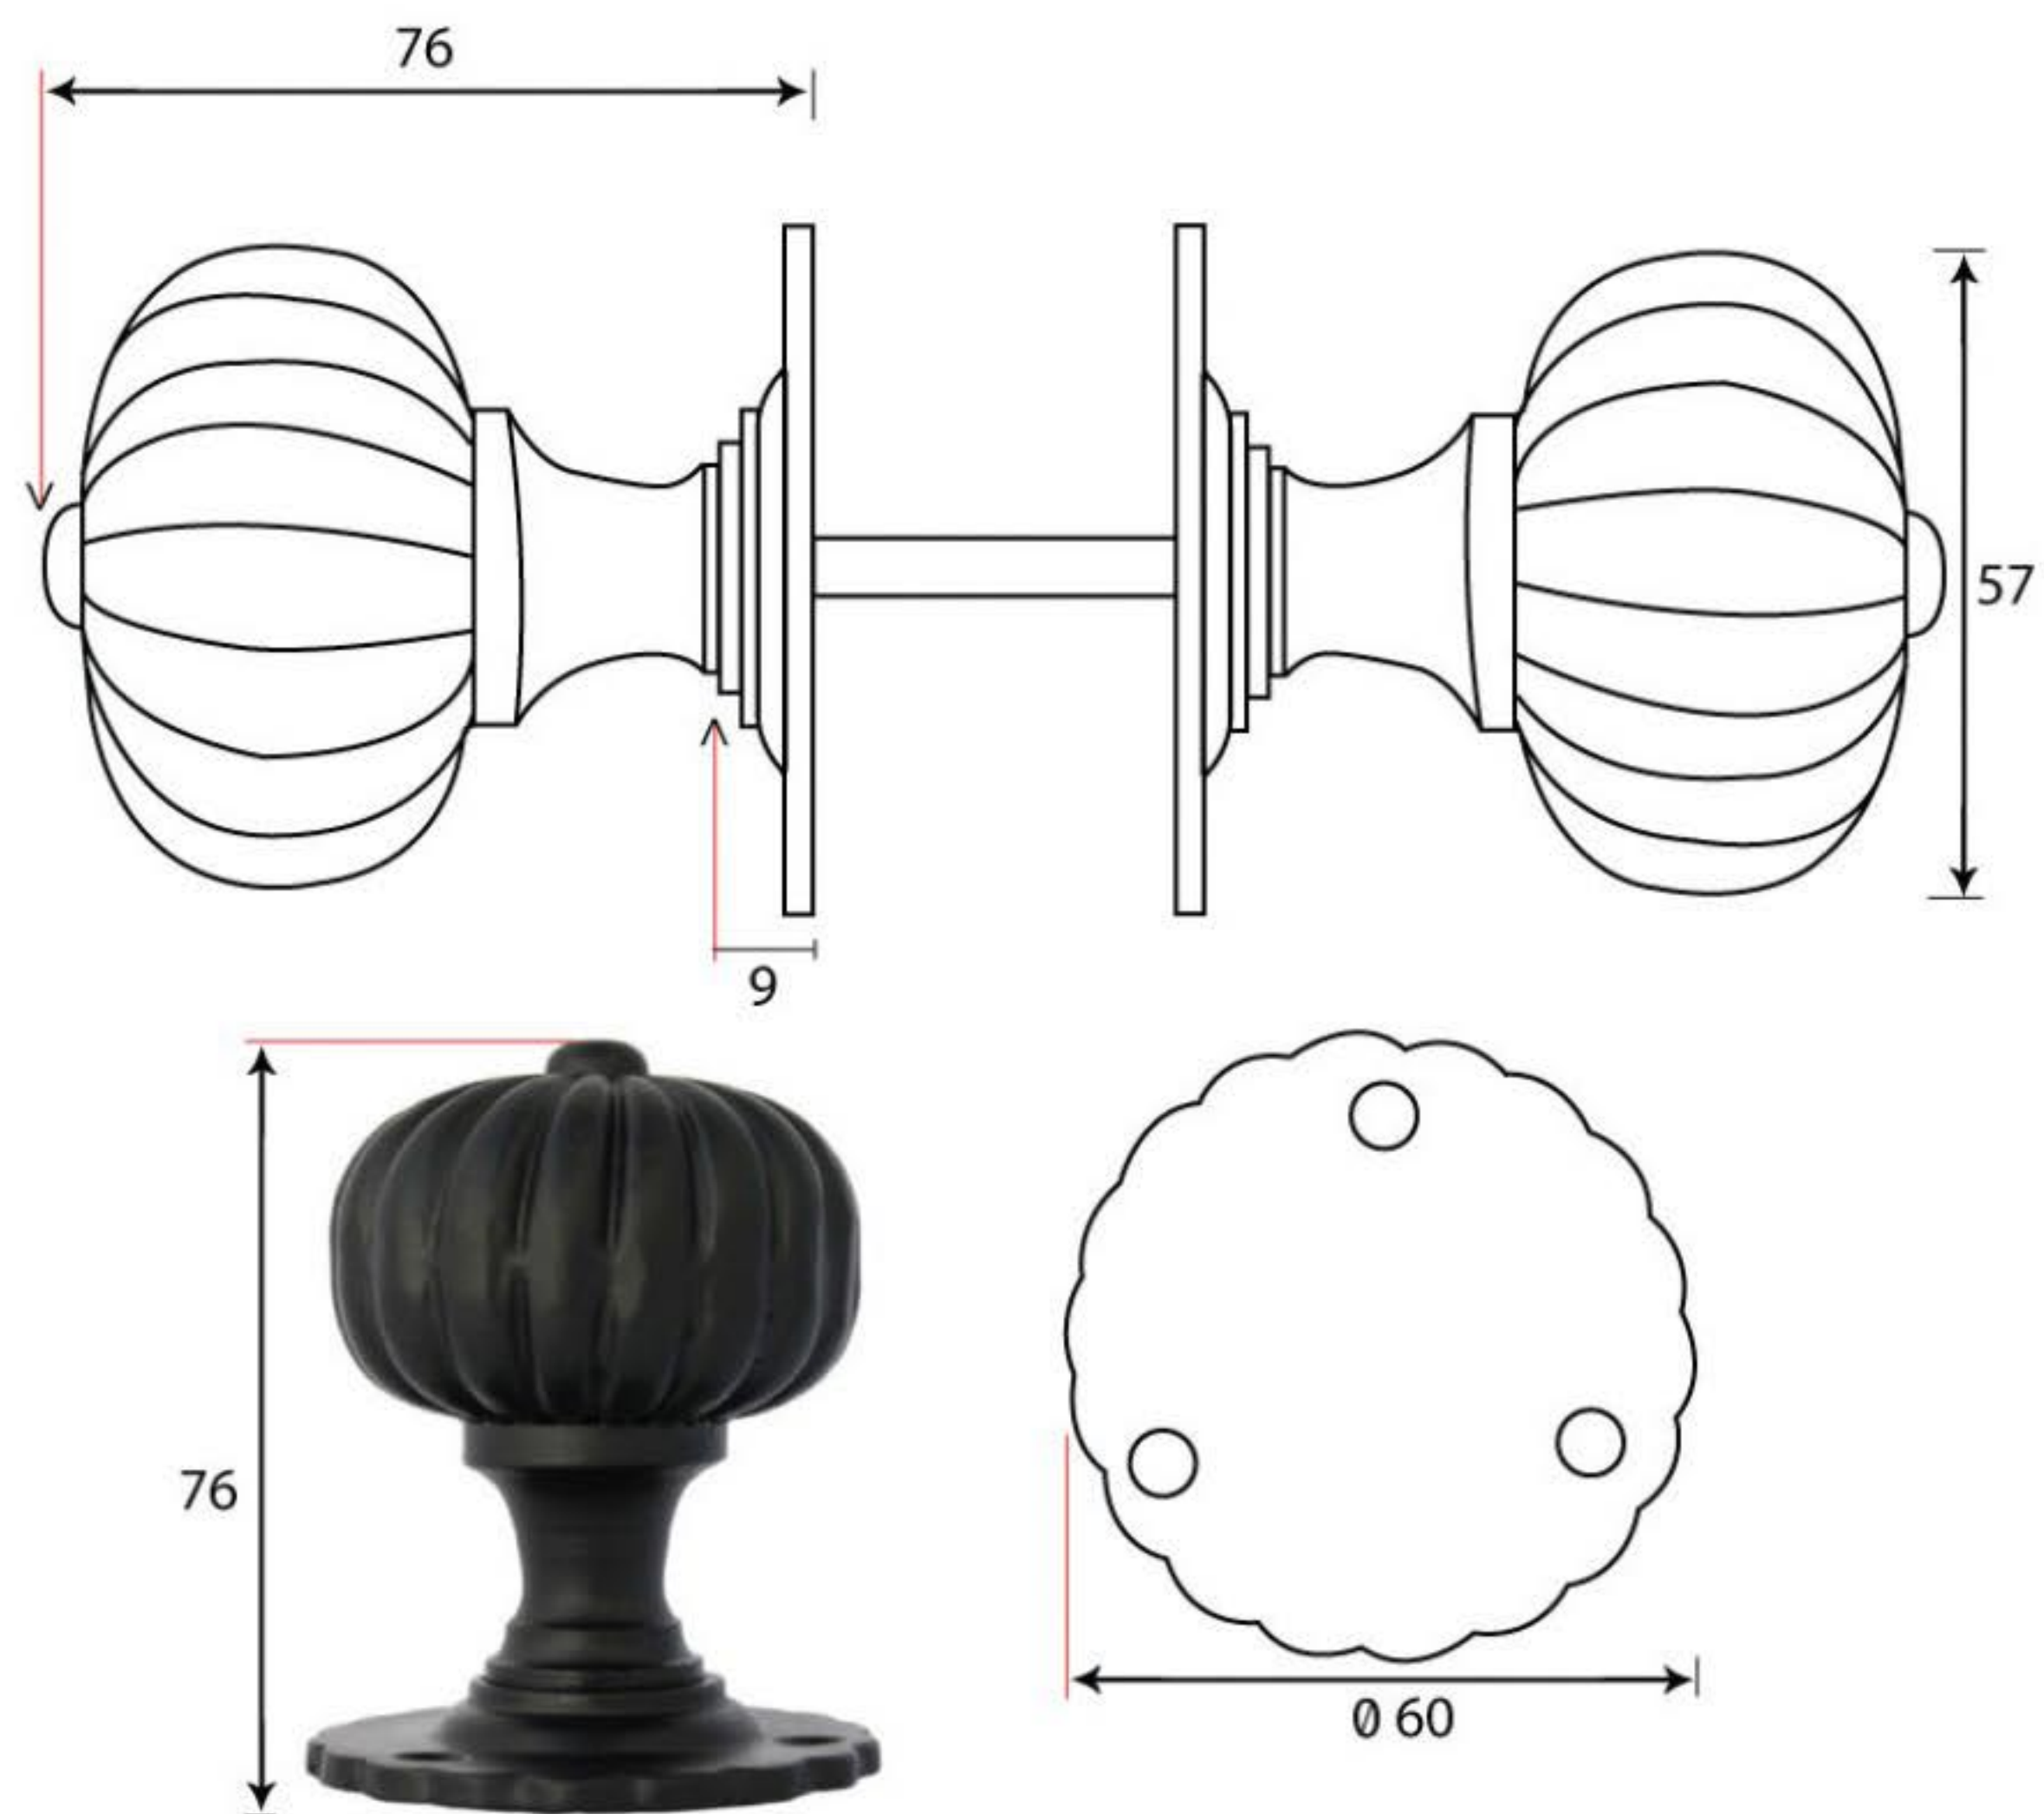

PRODUCT CODE 83560

HANDFORGED  
TRADITIONAL  
IRONMONGERY

Due to the hand crafted nature of our products all measurements are approximate and should be used as a guide only