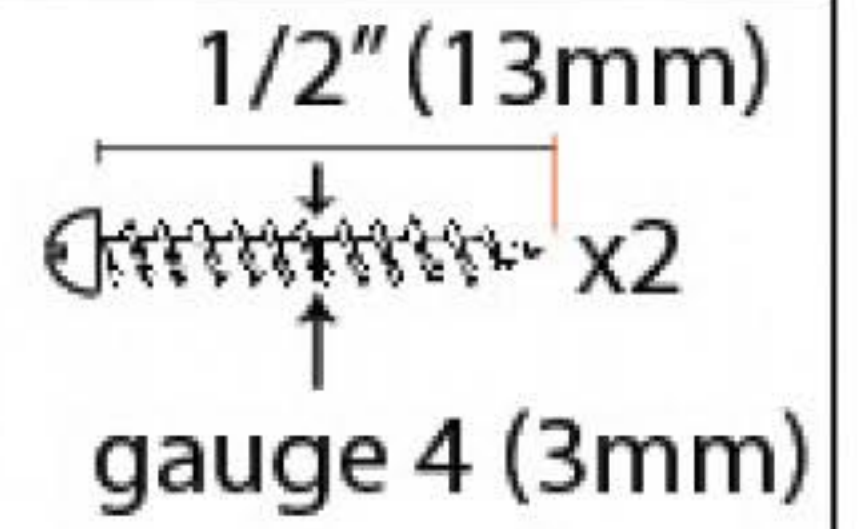

PRODUCT CODE 91986

HANDFORGED
TRADITIONAL
IRONMONGERY

Due to the hand crafted nature of our products all measurements are approximate and should be used as a guide only