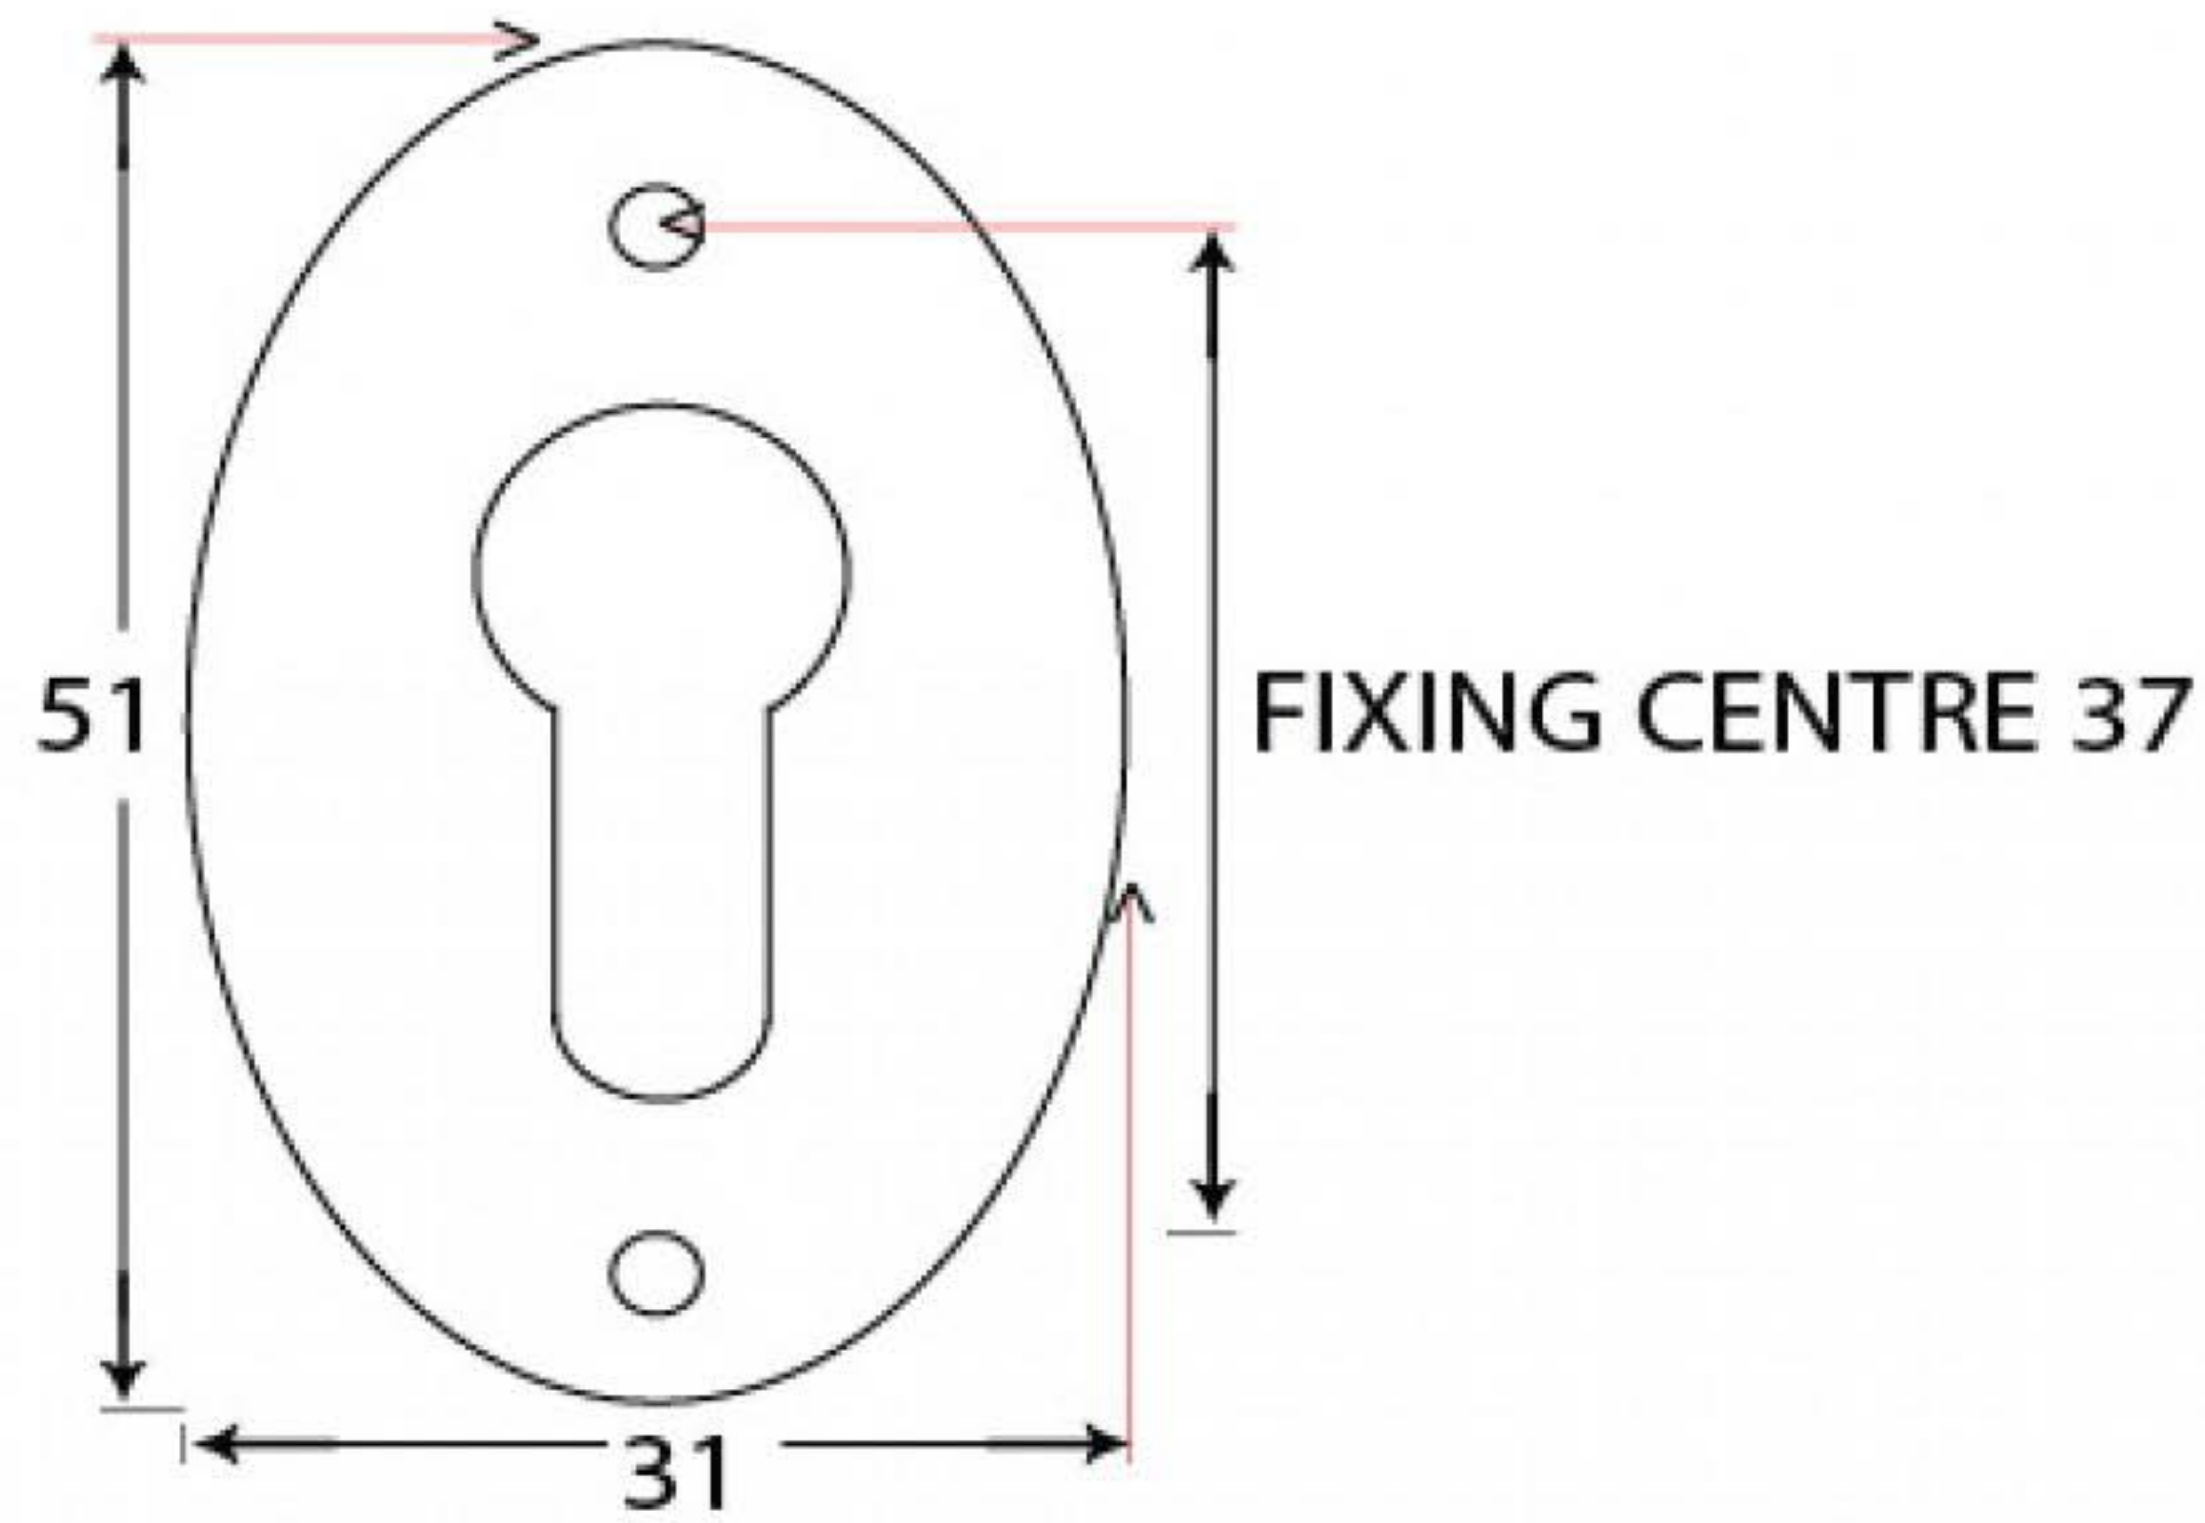

PRODUCT CODE 91986

HANDFORGED
TRADITIONAL
IRONMONGERY

Due to the hand crafted nature of our products all measurements are approximate and should be used as a guide only