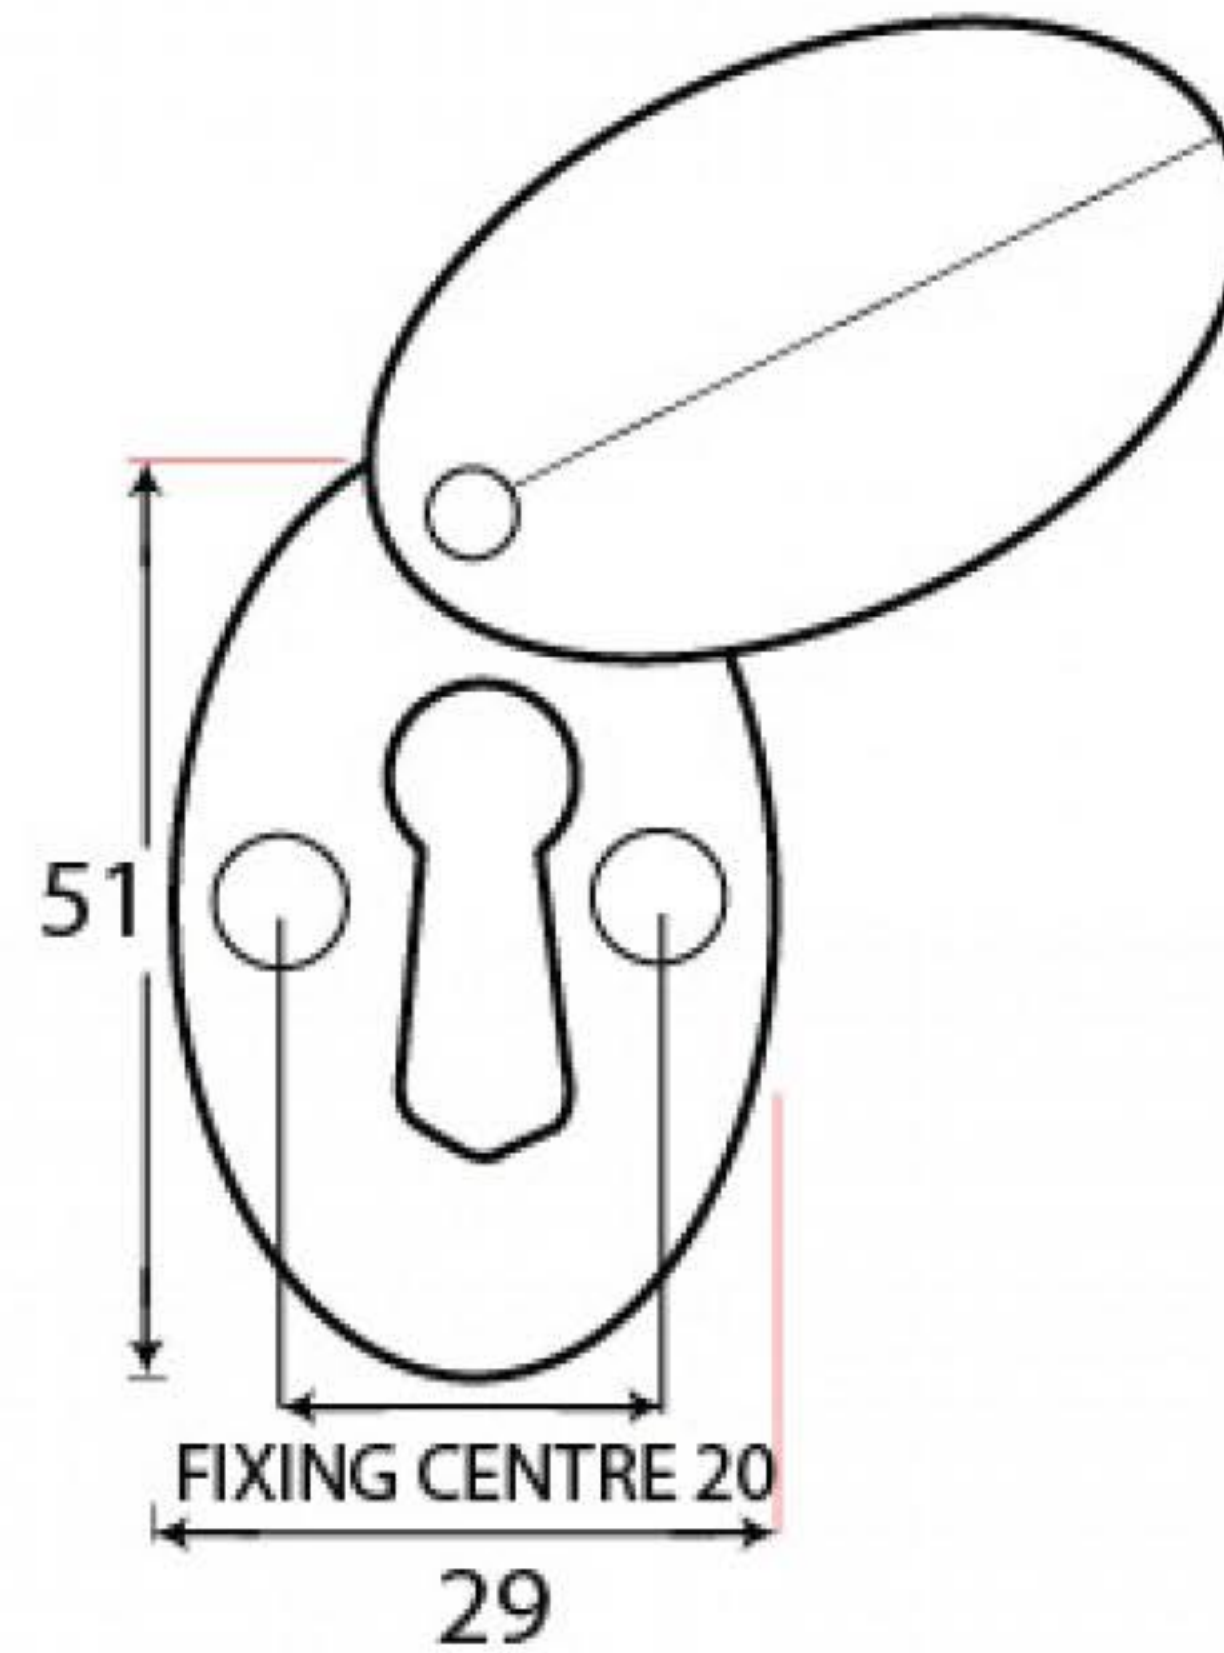

PRODUCT CODE 91987

1/2" (12mm)  
x 2  
gauge 4 (3mm)

10

HANDFORGED  
TRADITIONAL  
IRONMONGERY

Due to the hand crafted nature of our products all measurements are approximate and should be used as a guide only