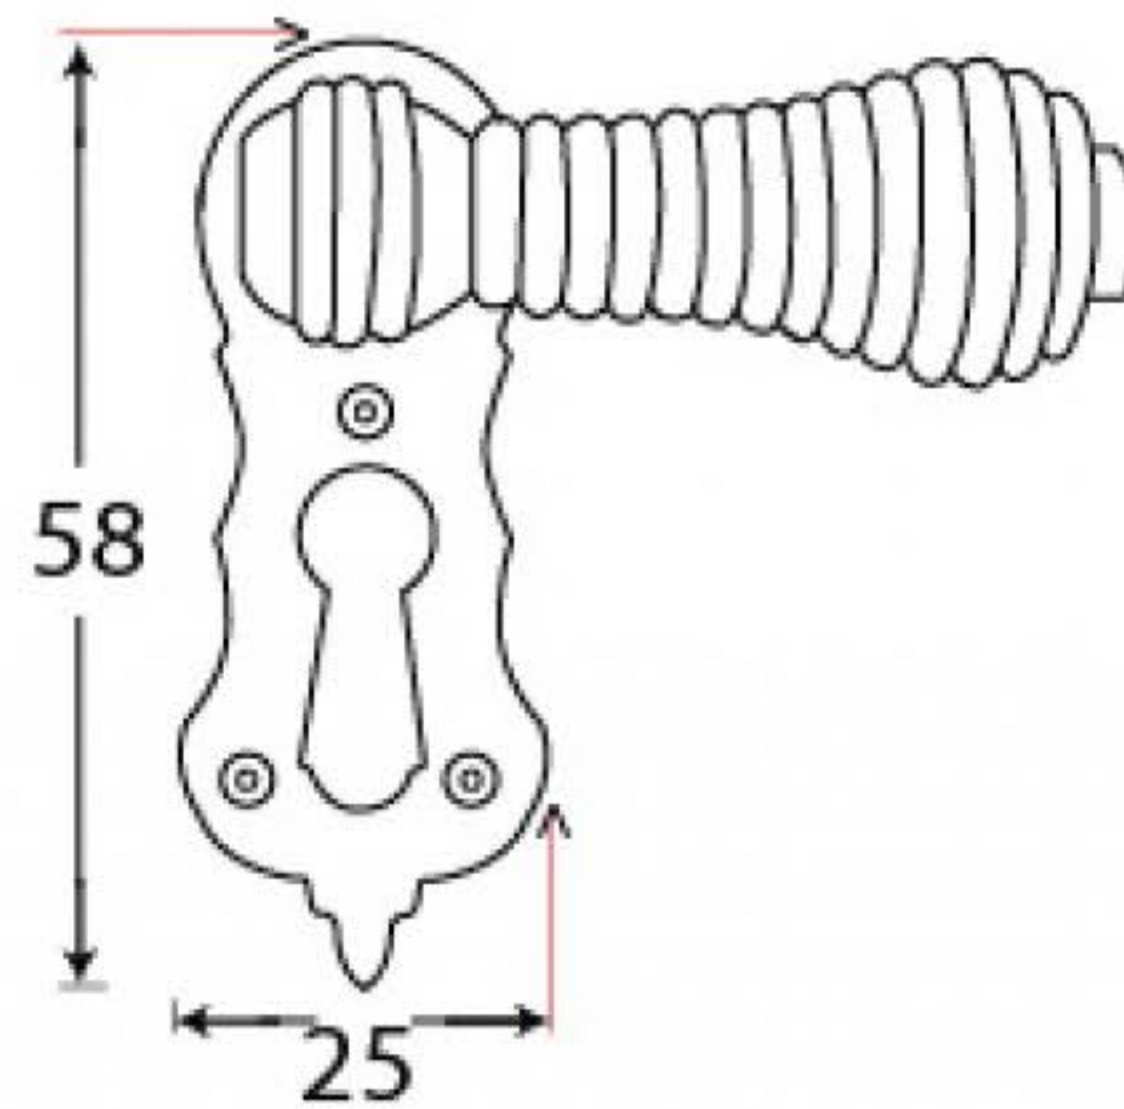

PRODUCT CODE 91994

1/2" (13mm)
x 3
gauge 4 (3mm)

HANDFORGED
TRADITIONAL
IRONMONGERY

Due to the hand crafted nature of our products all measurements are approximate and should be used as a guide only