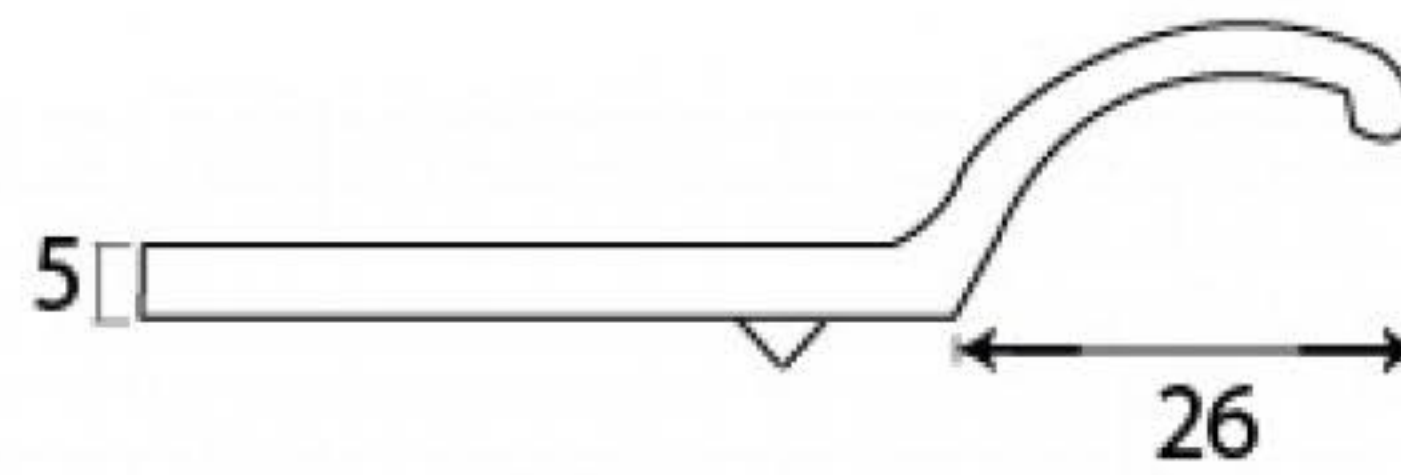

PRODUCT CODE 91995

HANDFORGED
TRADITIONAL
IRONMONGERY

Due to the hand crafted nature of our products all measurements are approximate and should be used as a guide only