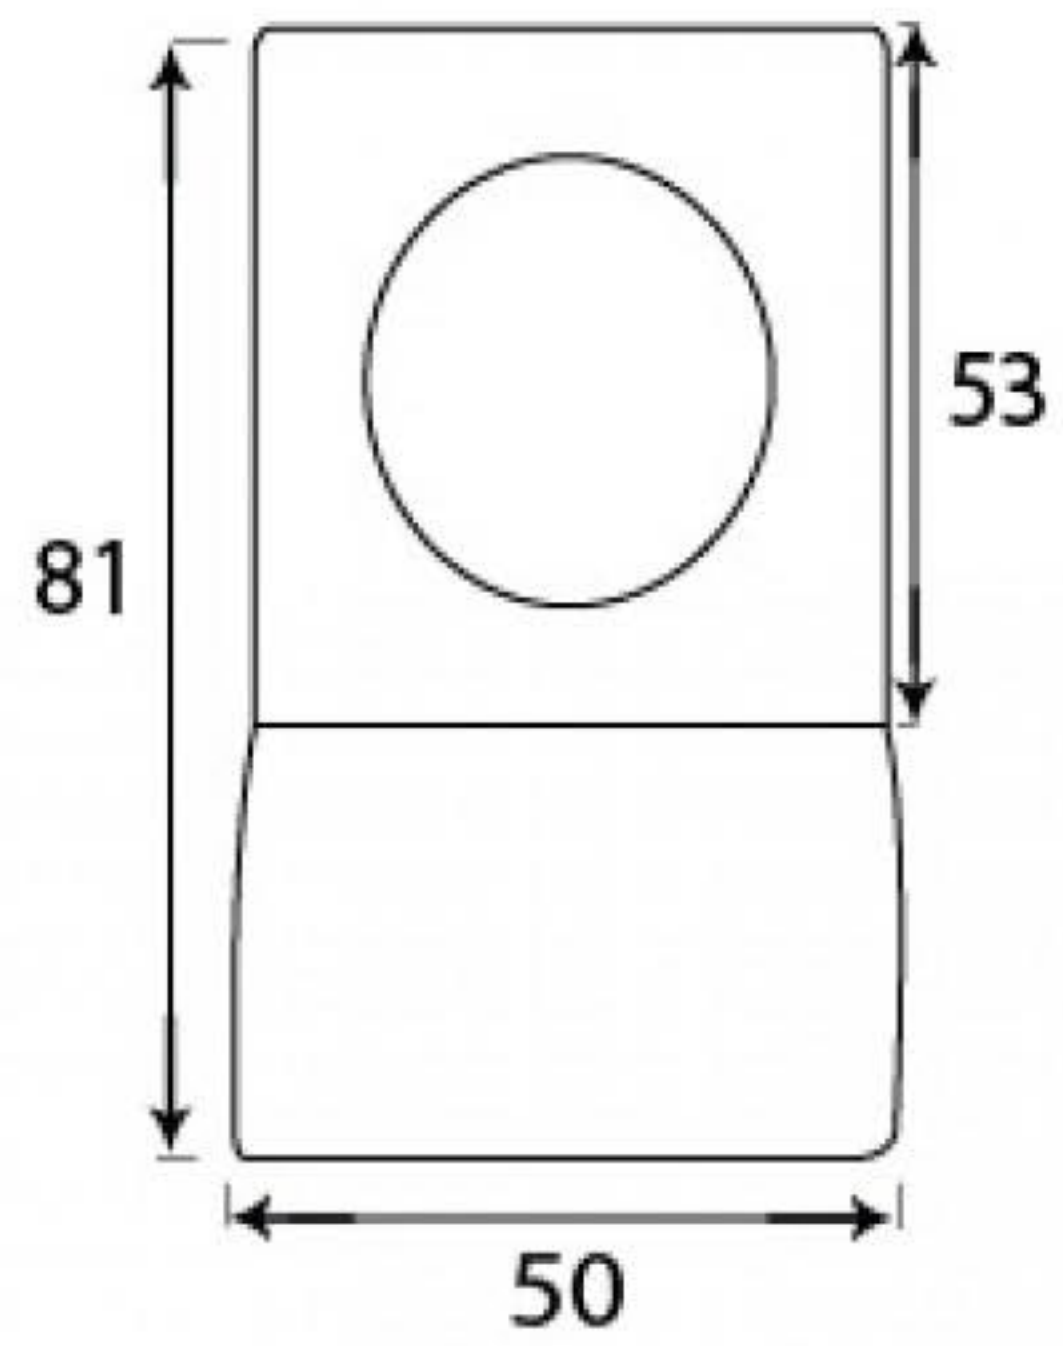

PRODUCT CODE 91995

HANDFORGED
TRADITIONAL
IRONMONGERY

Due to the hand crafted nature of our products all measurements are approximate and should be used as a guide only