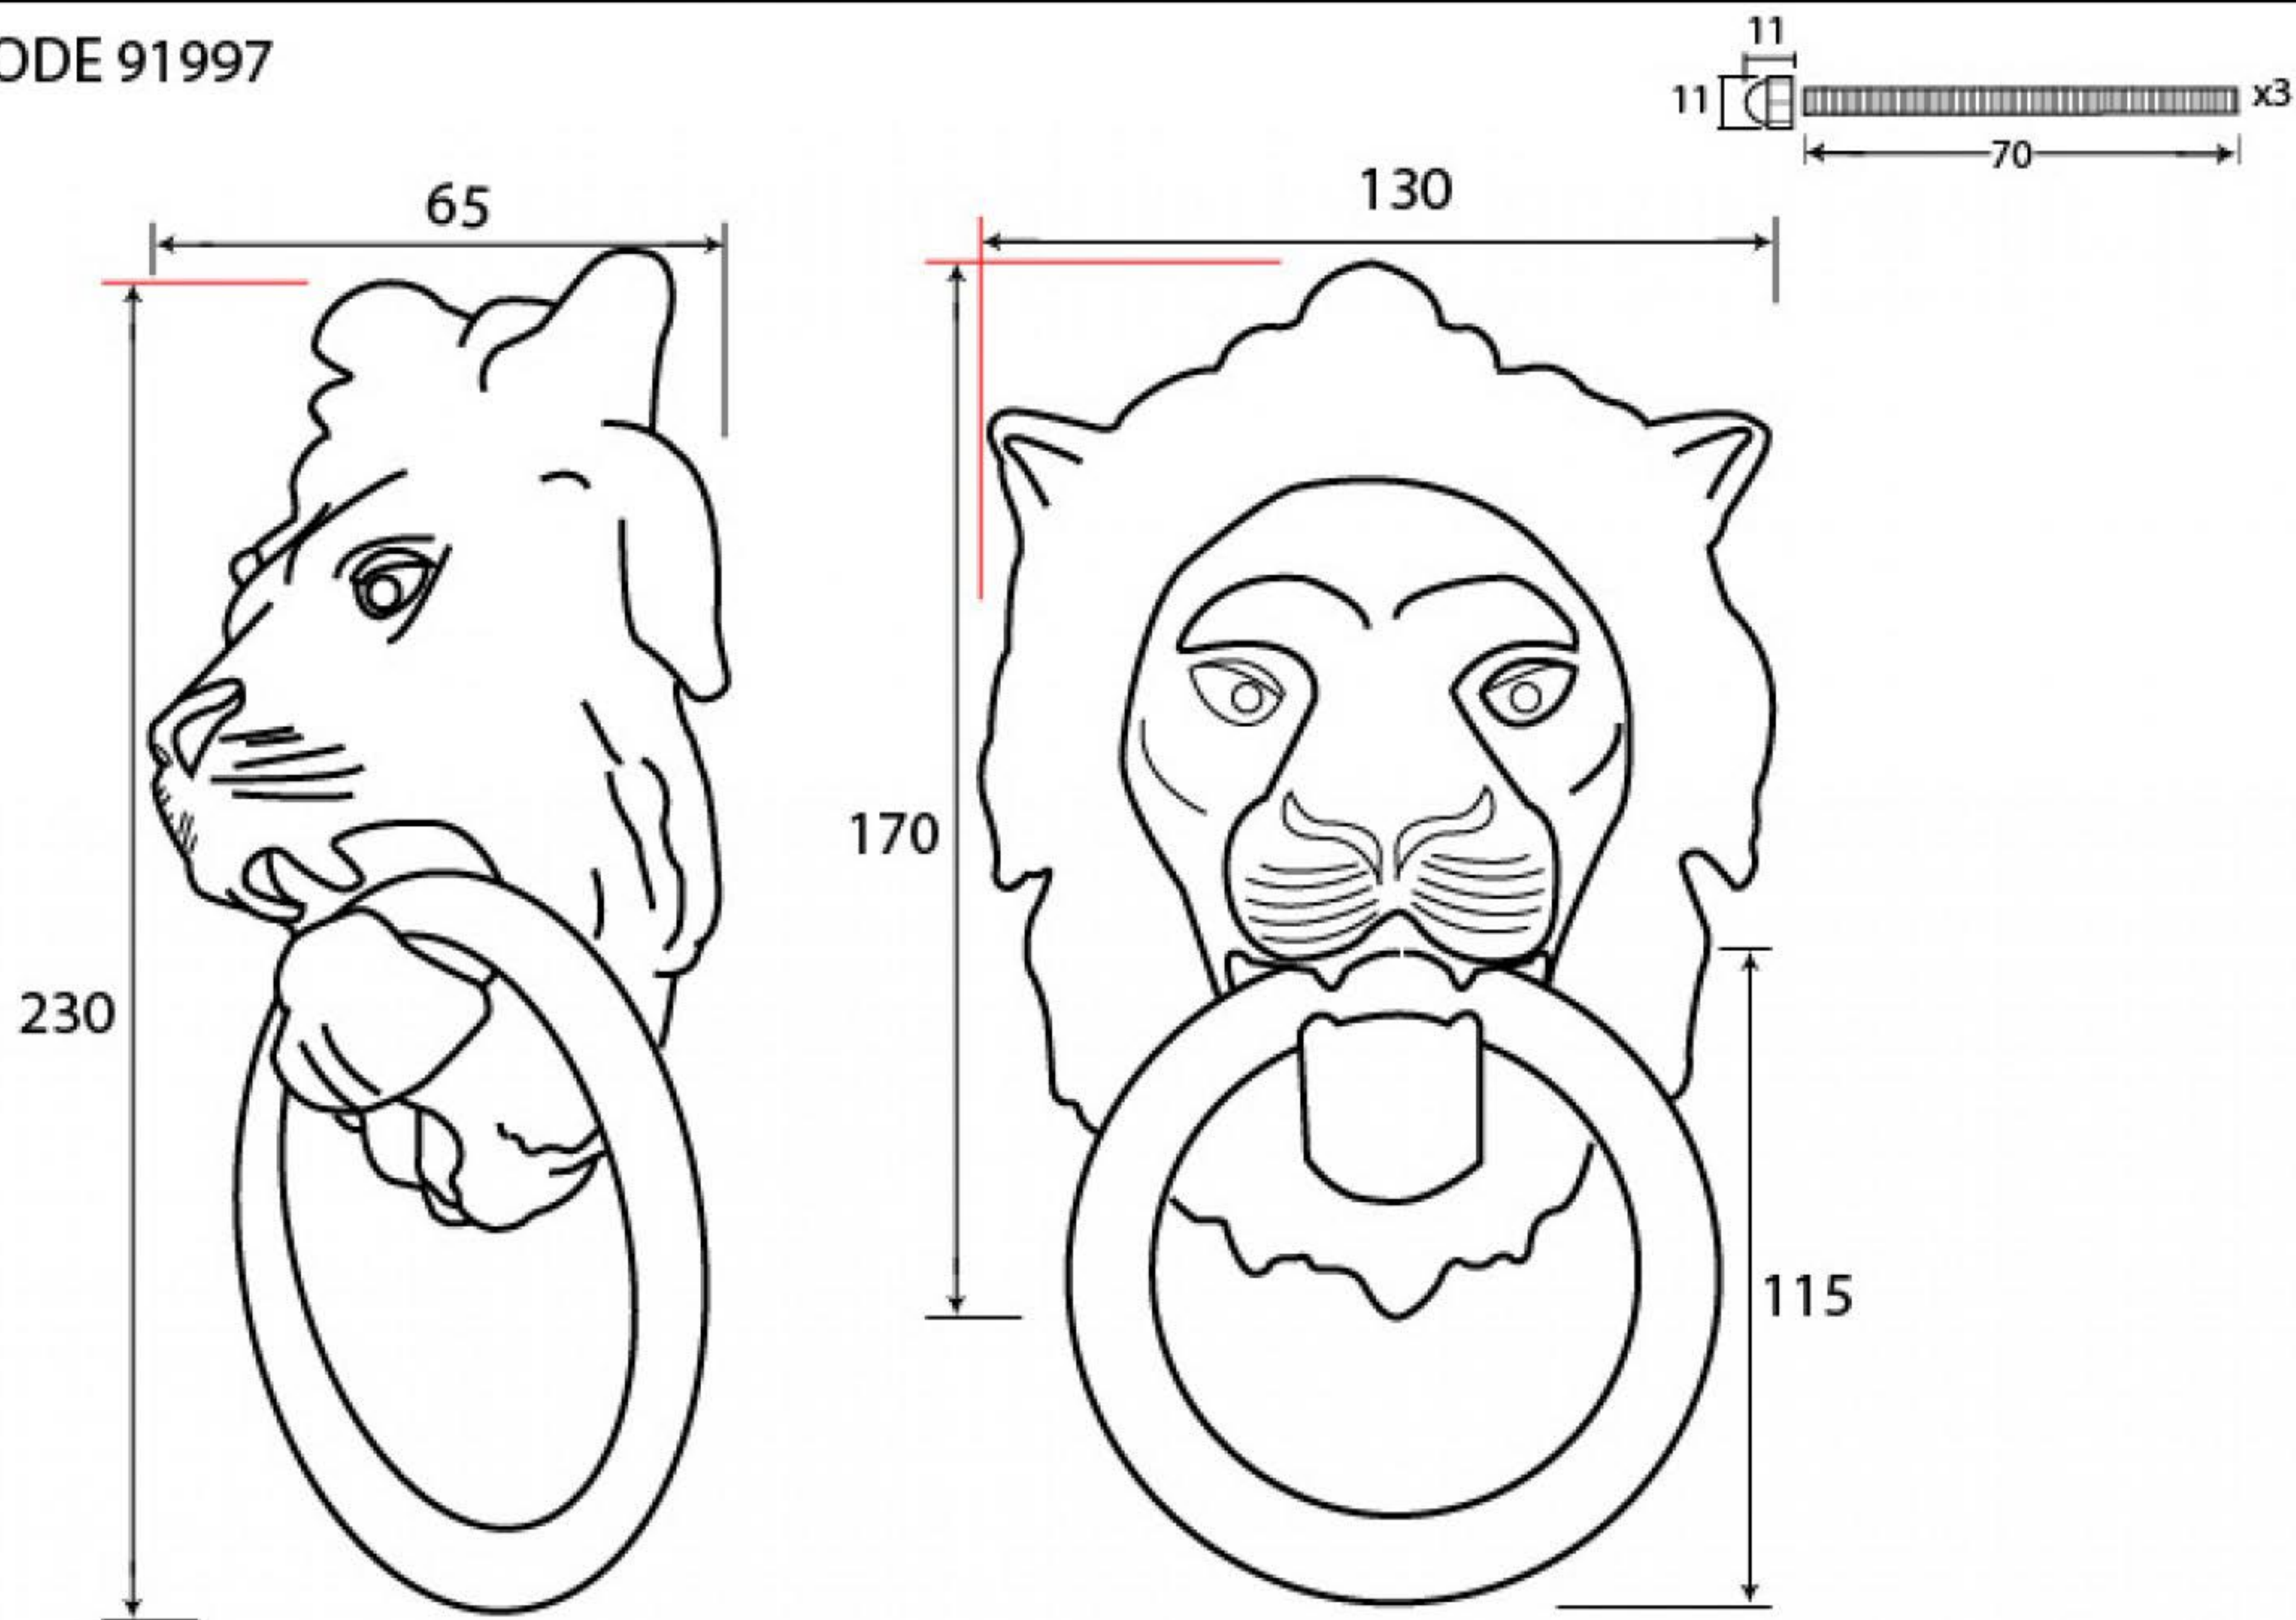

PRODUCT CODE 91997

HANDFORGED
TRADITIONAL
IRONMONGERY

Due to the hand crafted nature of our products all measurements are approximate and should be used as a guide only