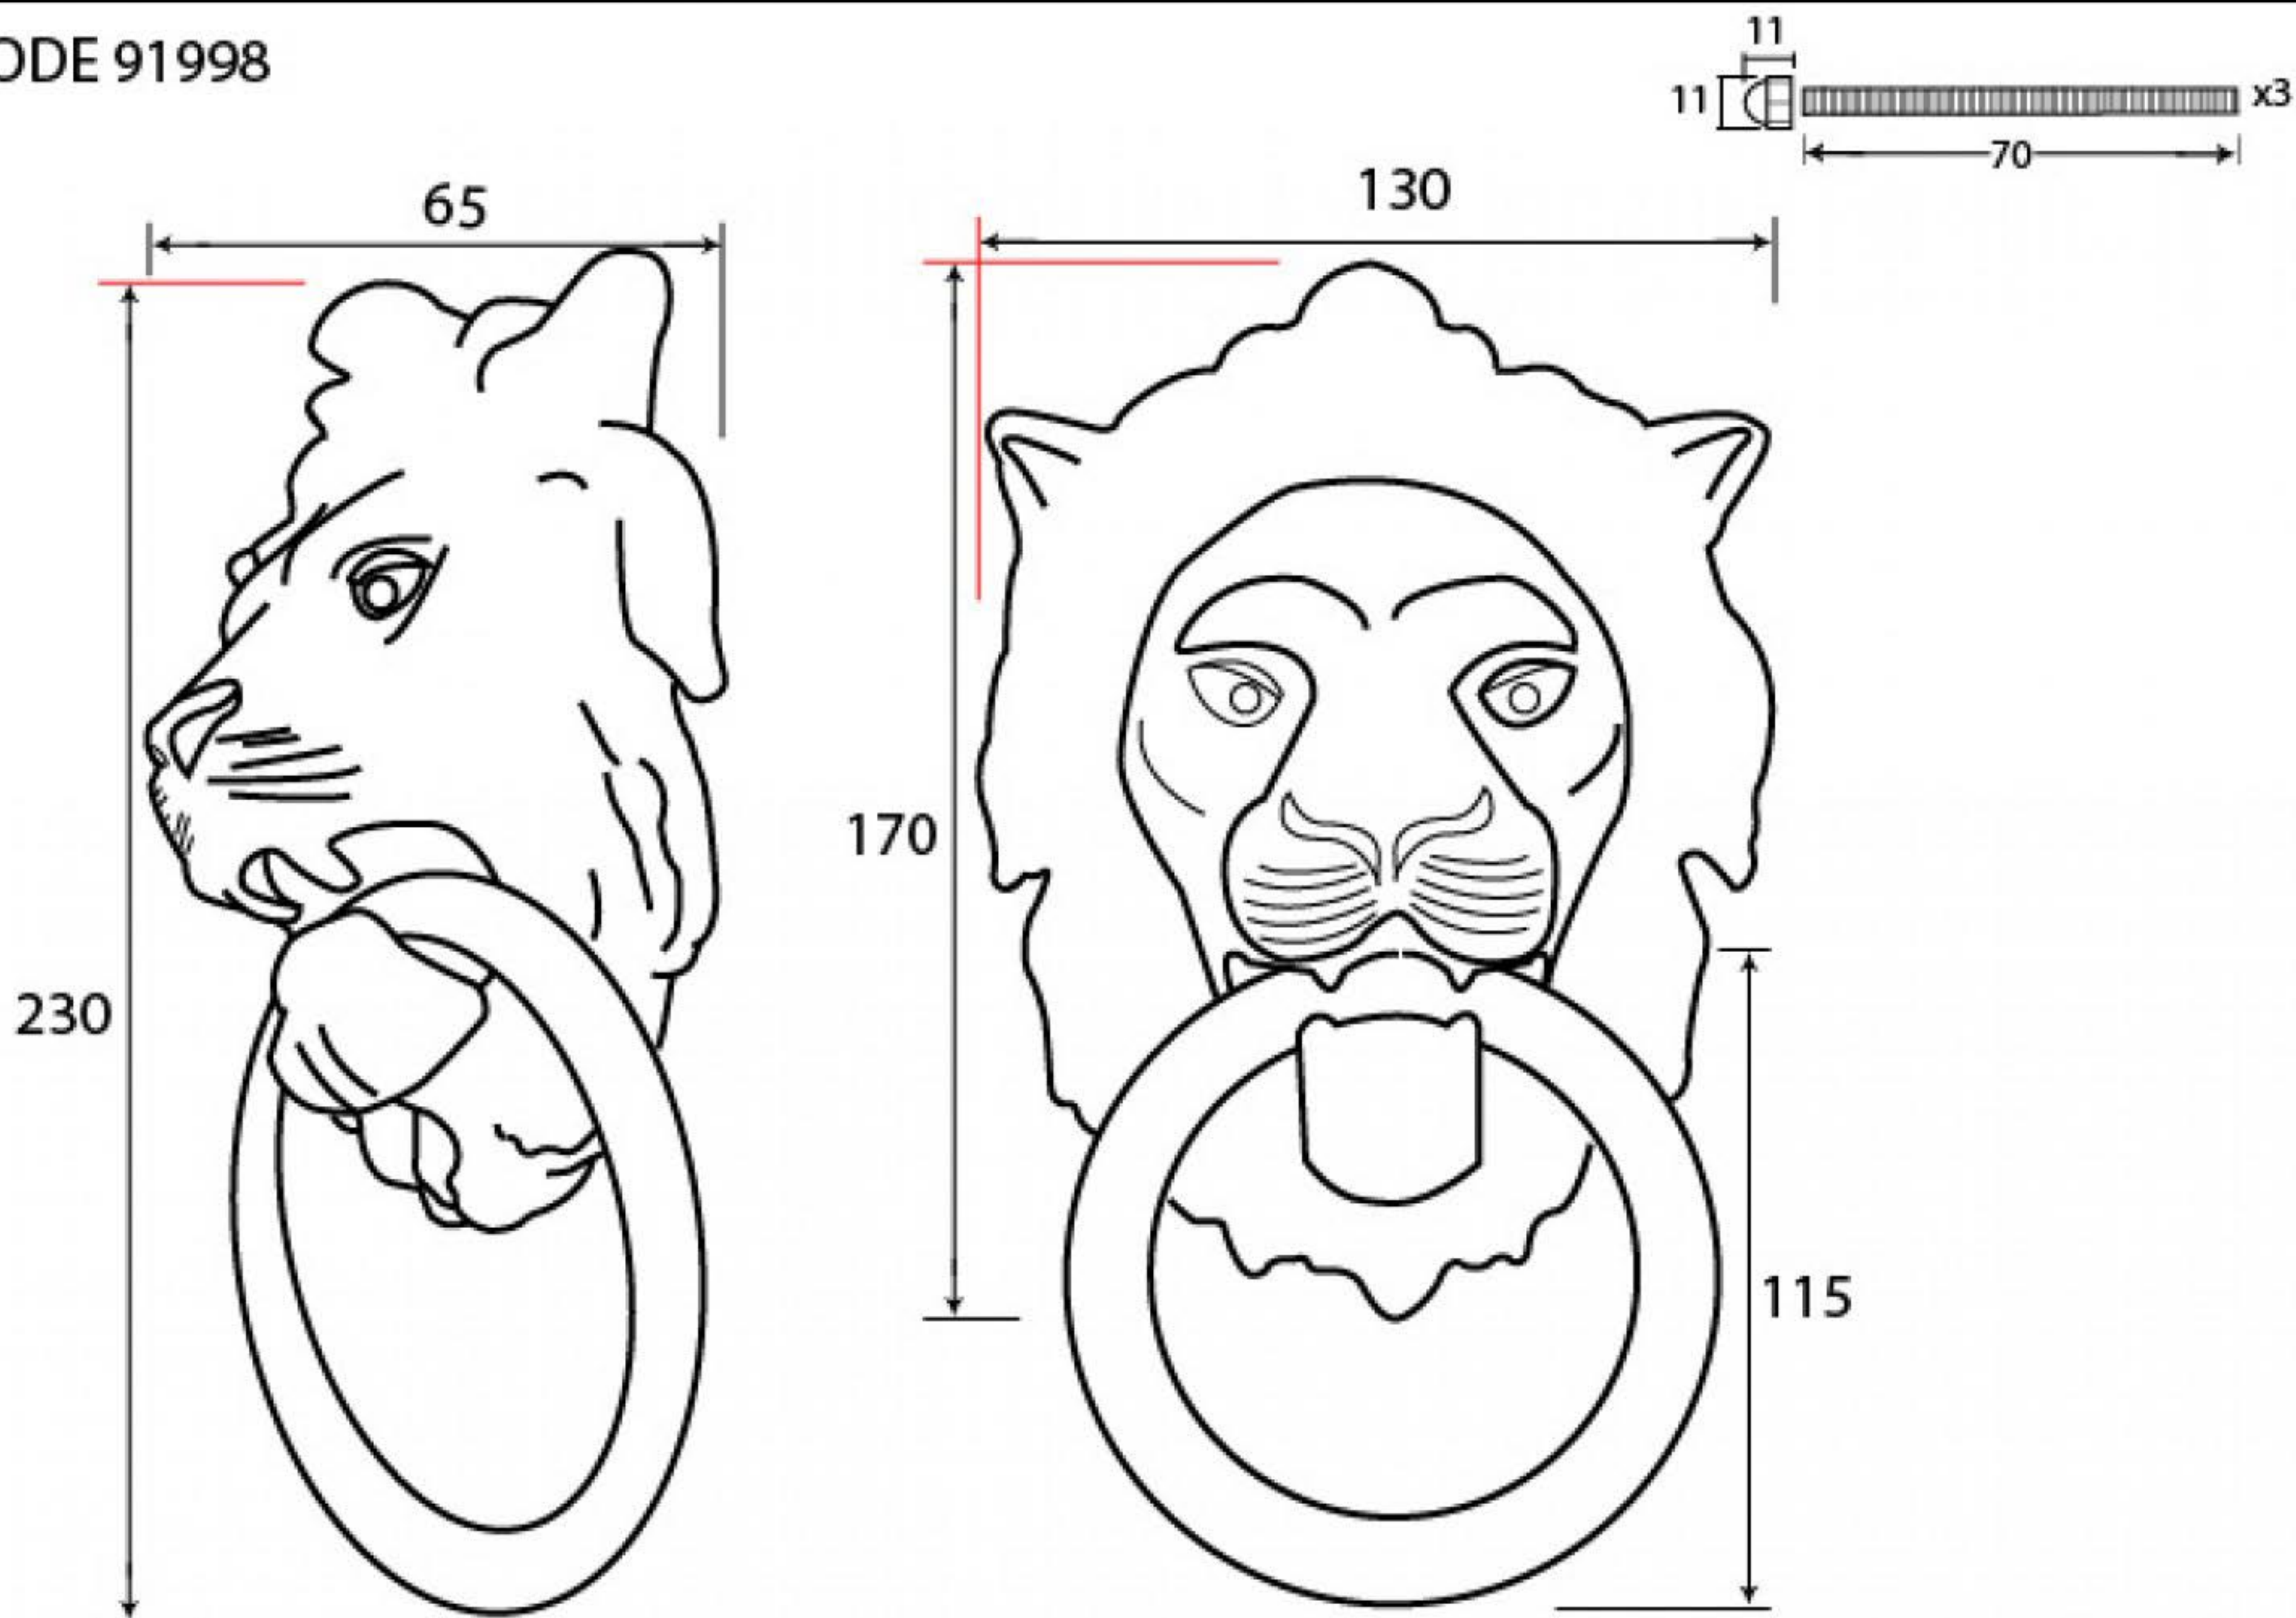

PRODUCT CODE 91998

HANDFORGED
TRADITIONAL
IRONMONGERY

Due to the hand crafted nature of our products all measurements are approximate and should be used as a guide only