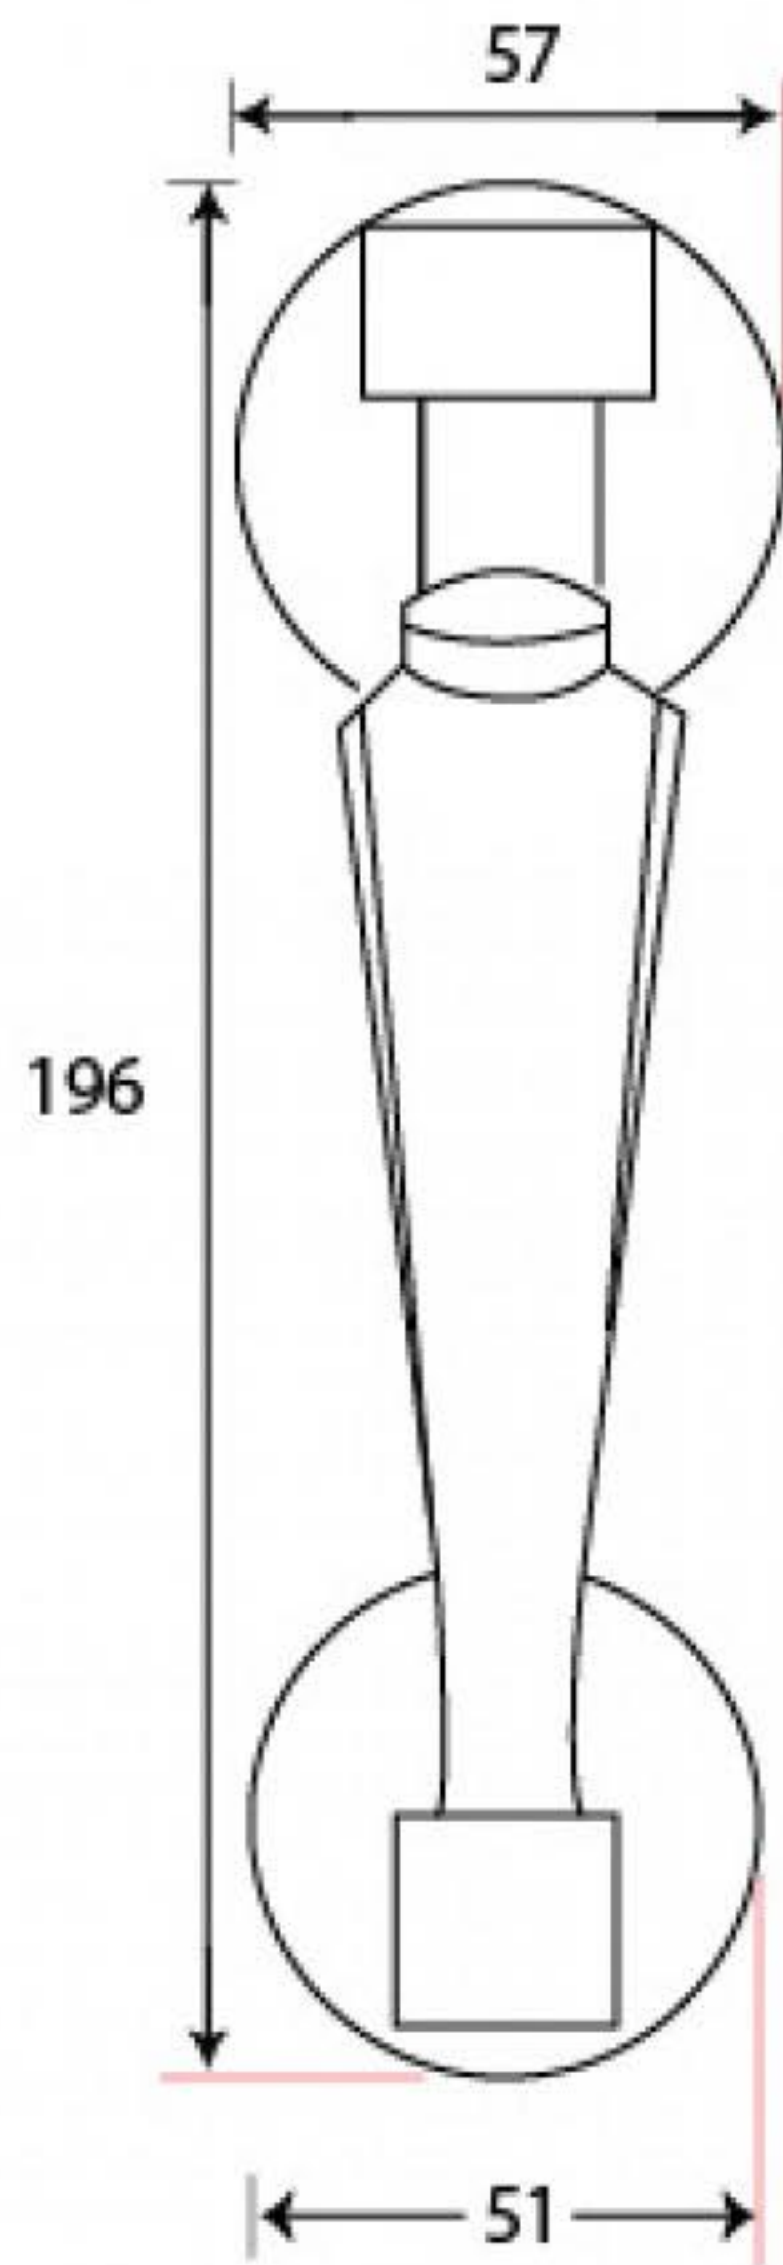

PRODUCT CODE 92000

HANDFORGED
TRADITIONAL
IRONMONGERY

Due to the hand crafted nature of our products all measurements are approximate and should be used as a guide only