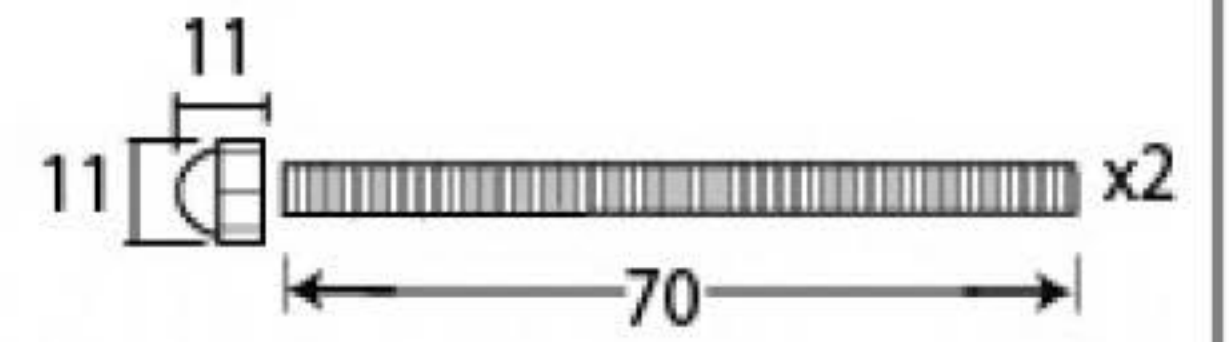

PRODUCT CODE 92000

HANDFORGED
TRADITIONAL
IRONMONGERY

Due to the hand crafted nature of our products all measurements are approximate and should be used as a guide only