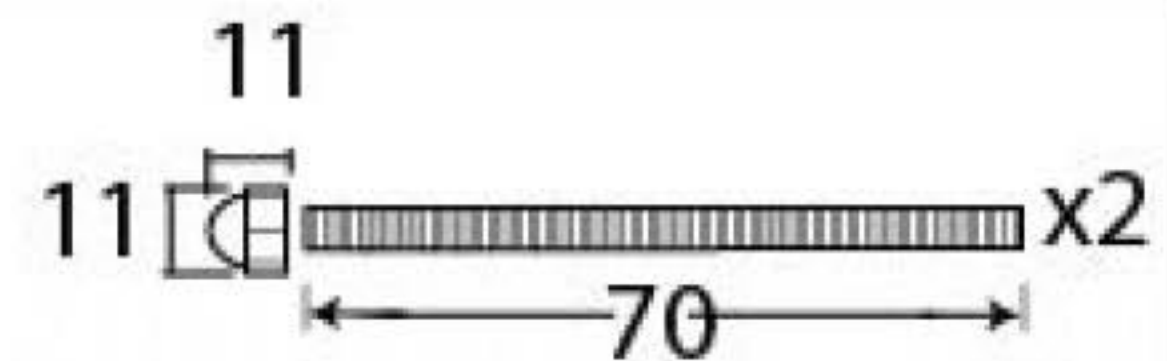

PRODUCT CODE 92005

HANDFORGED
TRADITIONAL
IRONMONGERY

Due to the hand crafted nature of our products all measurements are approximate and should be used as a guide only