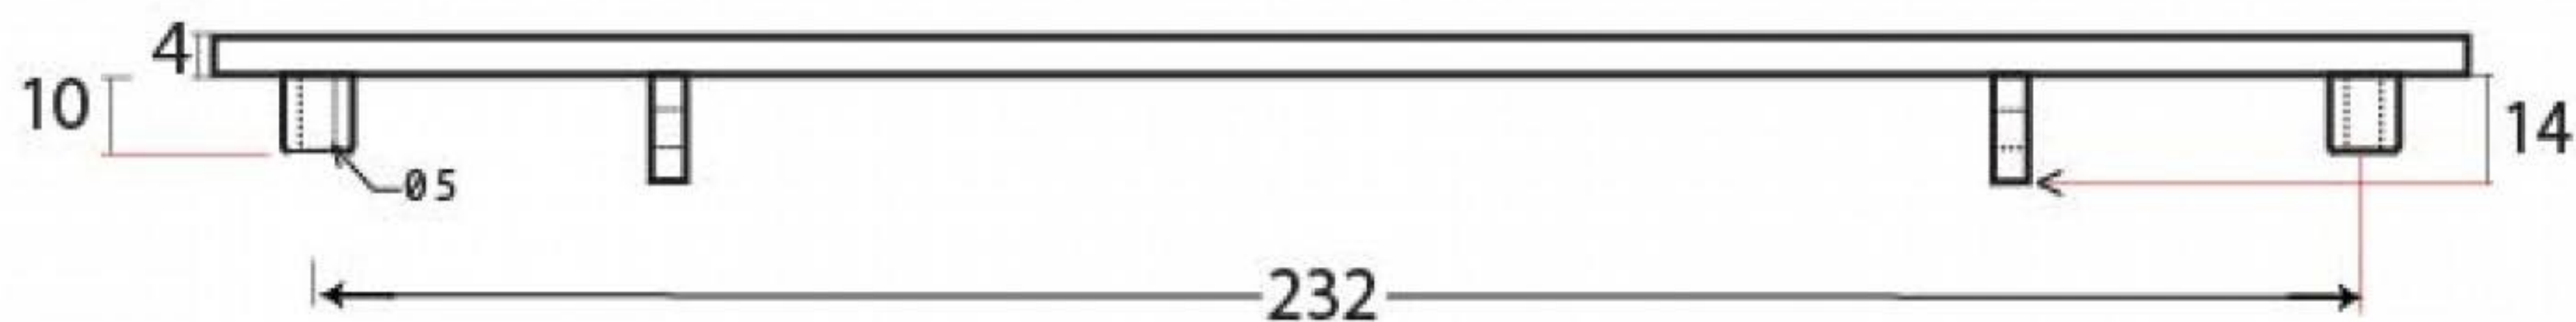

PRODUCT CODE 92005

HANDFORGED
TRADITIONAL
IRONMONGERY

Due to the hand crafted nature of our products all measurements are approximate and should be used as a guide only