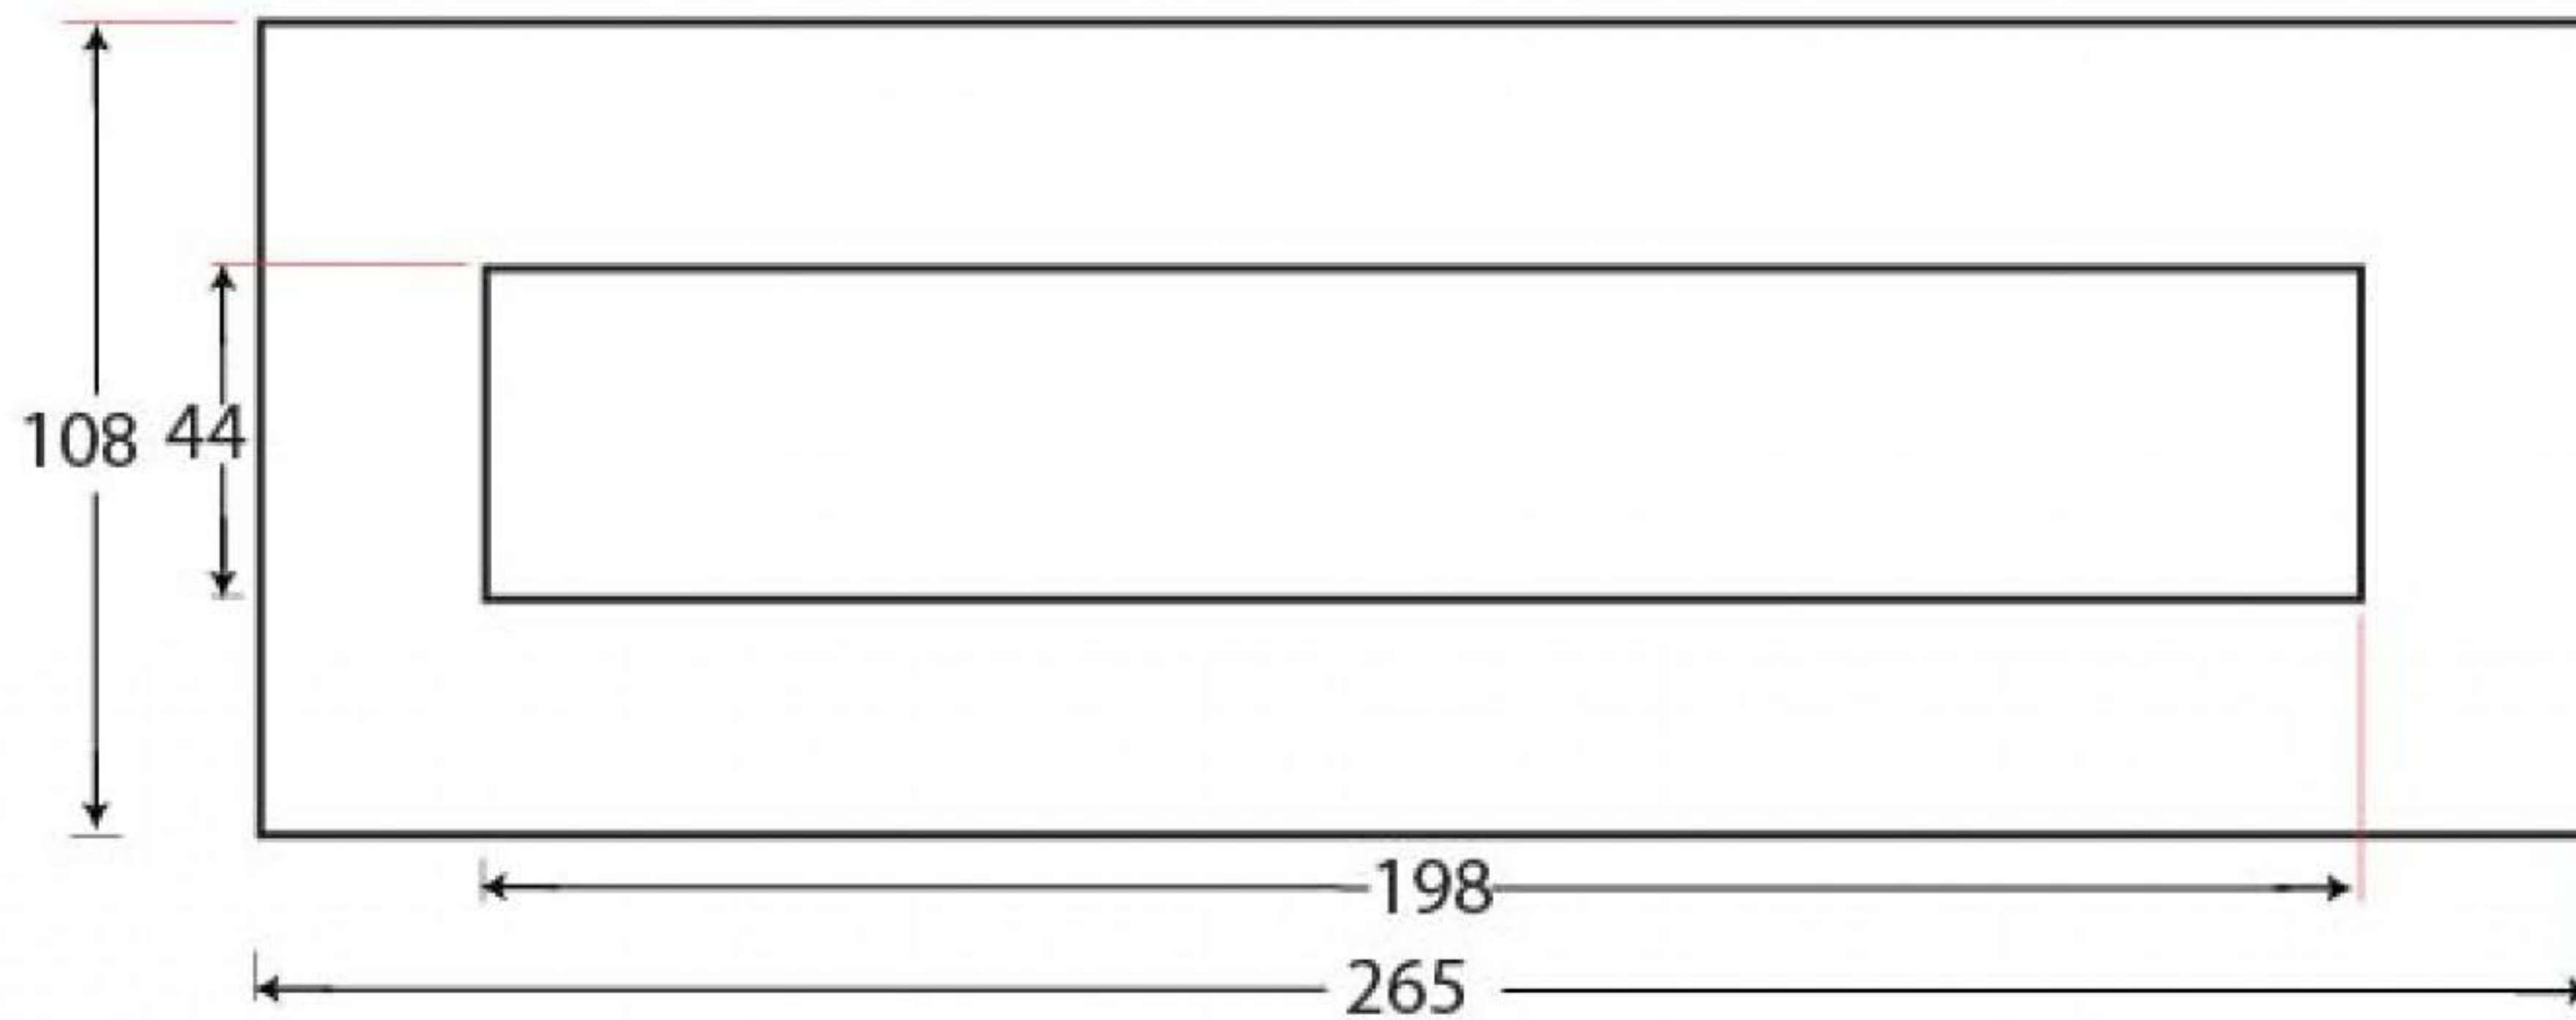

PRODUCT CODE 92005

HANDFORGED
TRADITIONAL
IRONMONGERY

Due to the hand crafted nature of our products all measurements are approximate and should be used as a guide only