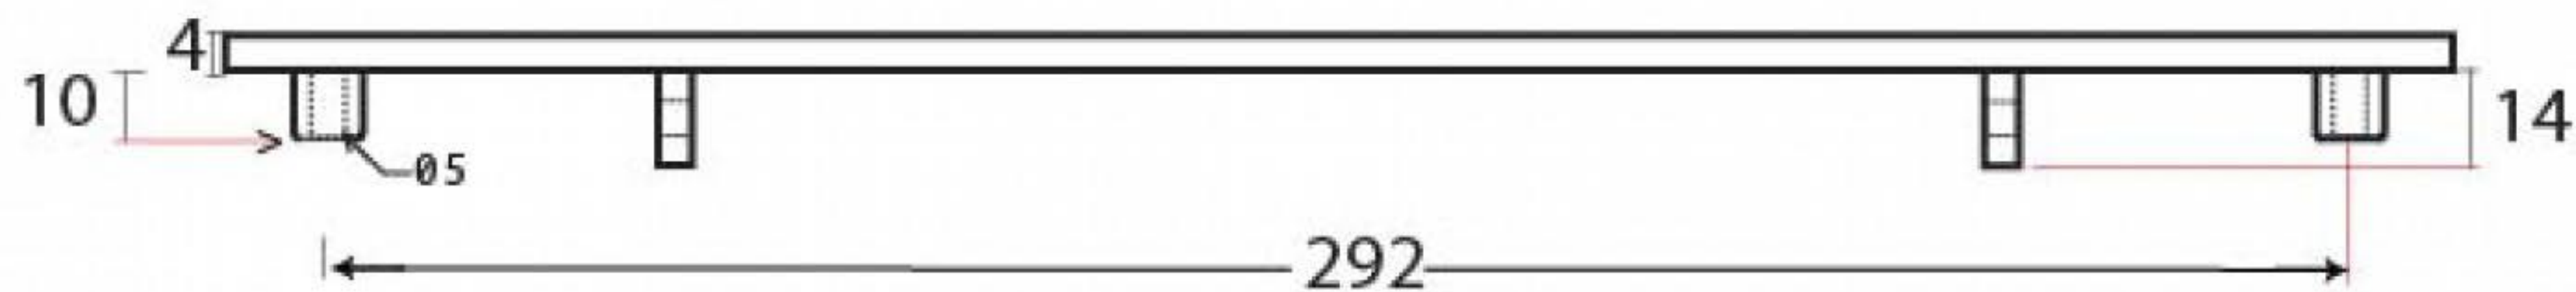

PRODUCT CODE 92003

HANDFORGED
TRADITIONAL
IRONMONGERY

Due to the hand crafted nature of our products all measurements are approximate and should be used as a guide only