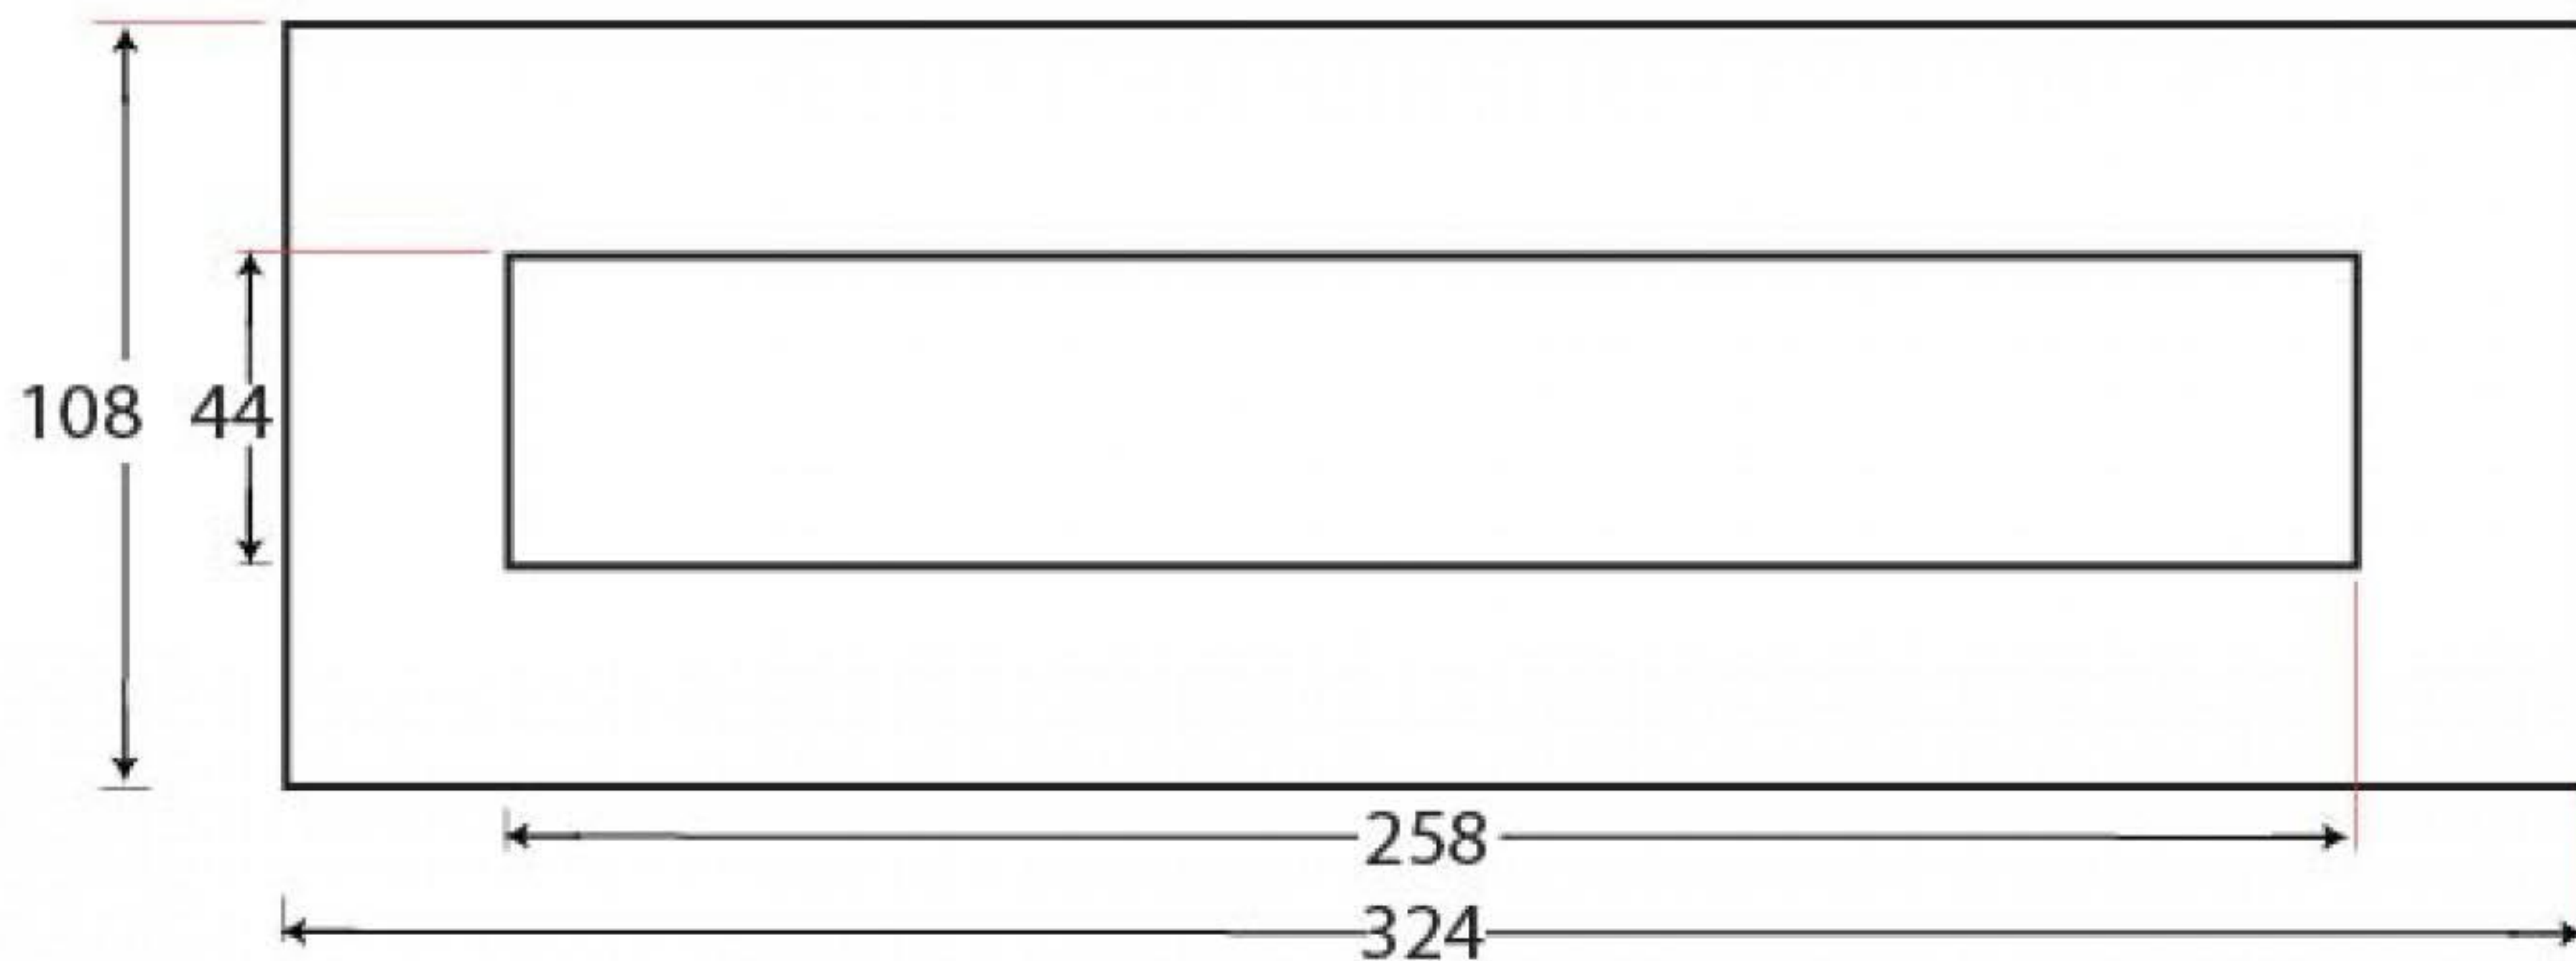

PRODUCT CODE 92003

HANDFORGED
TRADITIONAL
IRONMONGERY

Due to the hand crafted nature of our products all measurements are approximate and should be used as a guide only