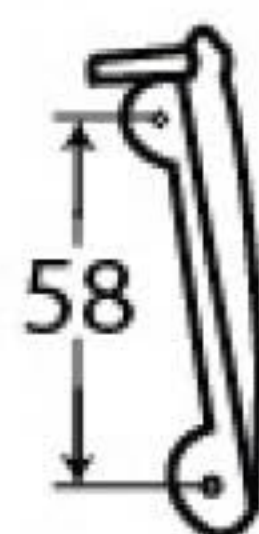

PRODUCT CODE 92006

1/2" (13mm)
x4
gauge 4 (3mm)

HANDFORGED
TRADITIONAL
IRONMONGERY

Due to the hand crafted nature of our products all measurements are approximate and should be used as a guide only