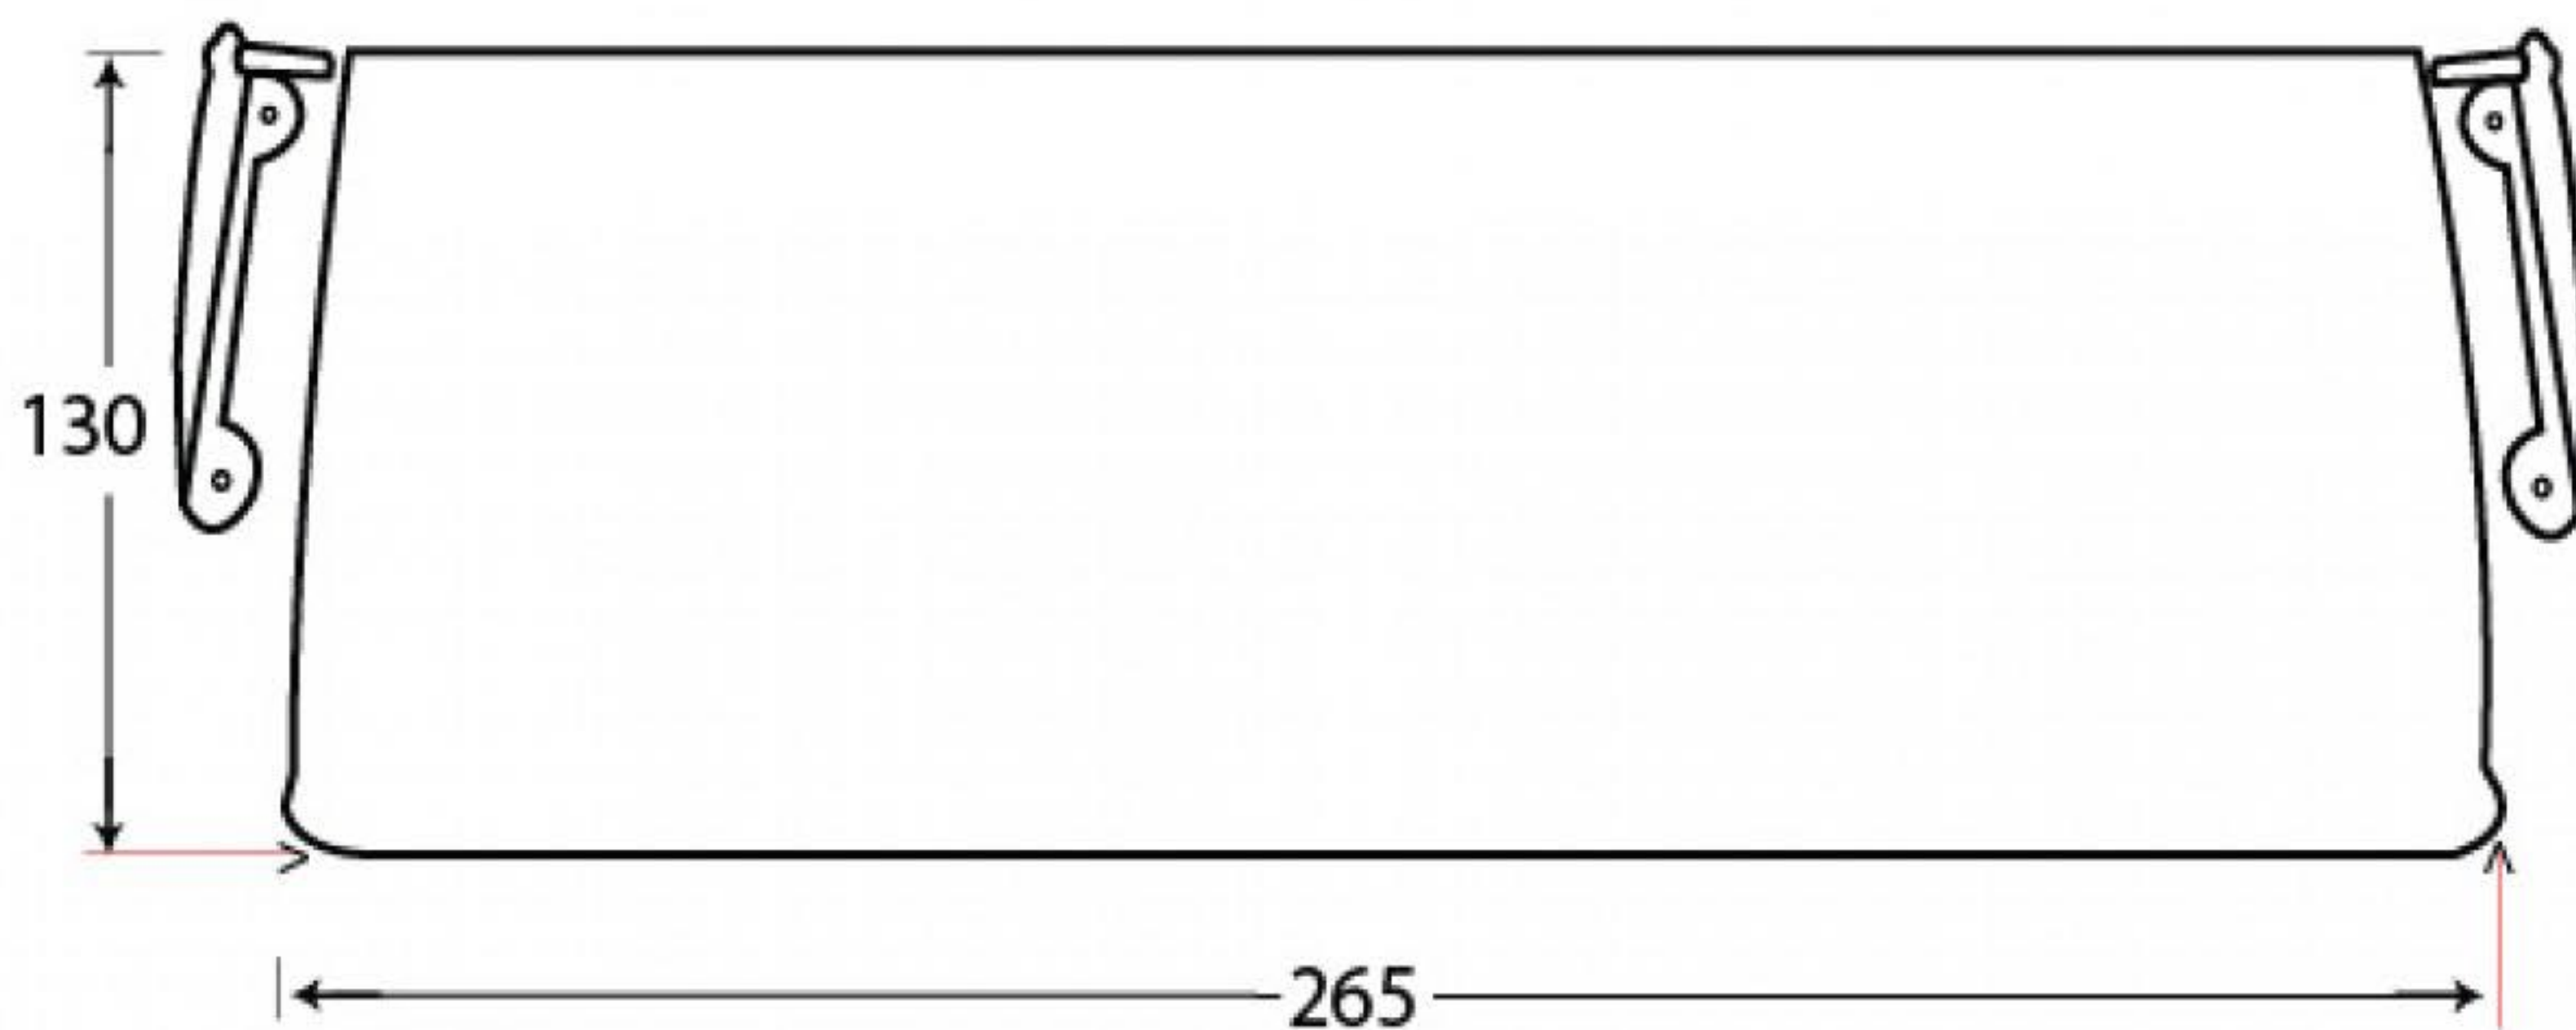

PRODUCT CODE 92006

1/2" (13mm)
x4
gauge 4 (3mm)

HANDFORGED
TRADITIONAL
IRONMONGERY

Due to the hand crafted nature of our products all measurements are approximate and should be used as a guide only