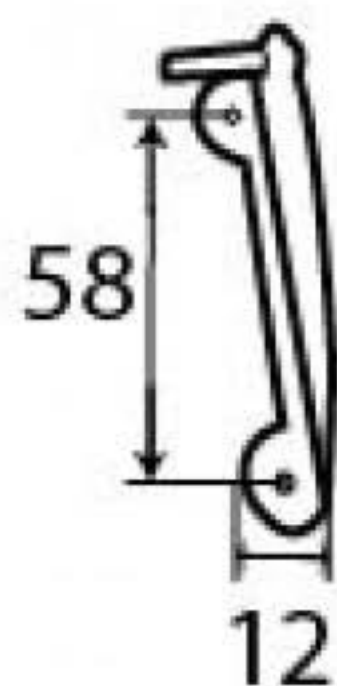

PRODUCT CODE 92004

1/2" (13mm)

↑  
x4  
↑  
gauge 4 (3mm)

HANDFORGED  
TRADITIONAL  
IRONMONGERY

Due to the hand crafted nature of our products all measurements are approximate and should be used as a guide only