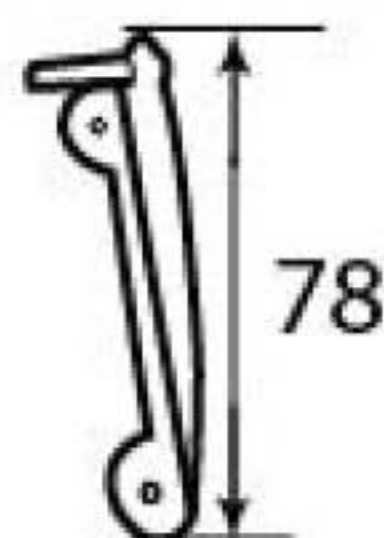

PRODUCT CODE 92004

1/2" (13mm)

↑  
x4  
↑  
gauge 4 (3mm)

HANDFORGED  
TRADITIONAL  
IRONMONGERY

Due to the hand crafted nature of our products all measurements are approximate and should be used as a guide only