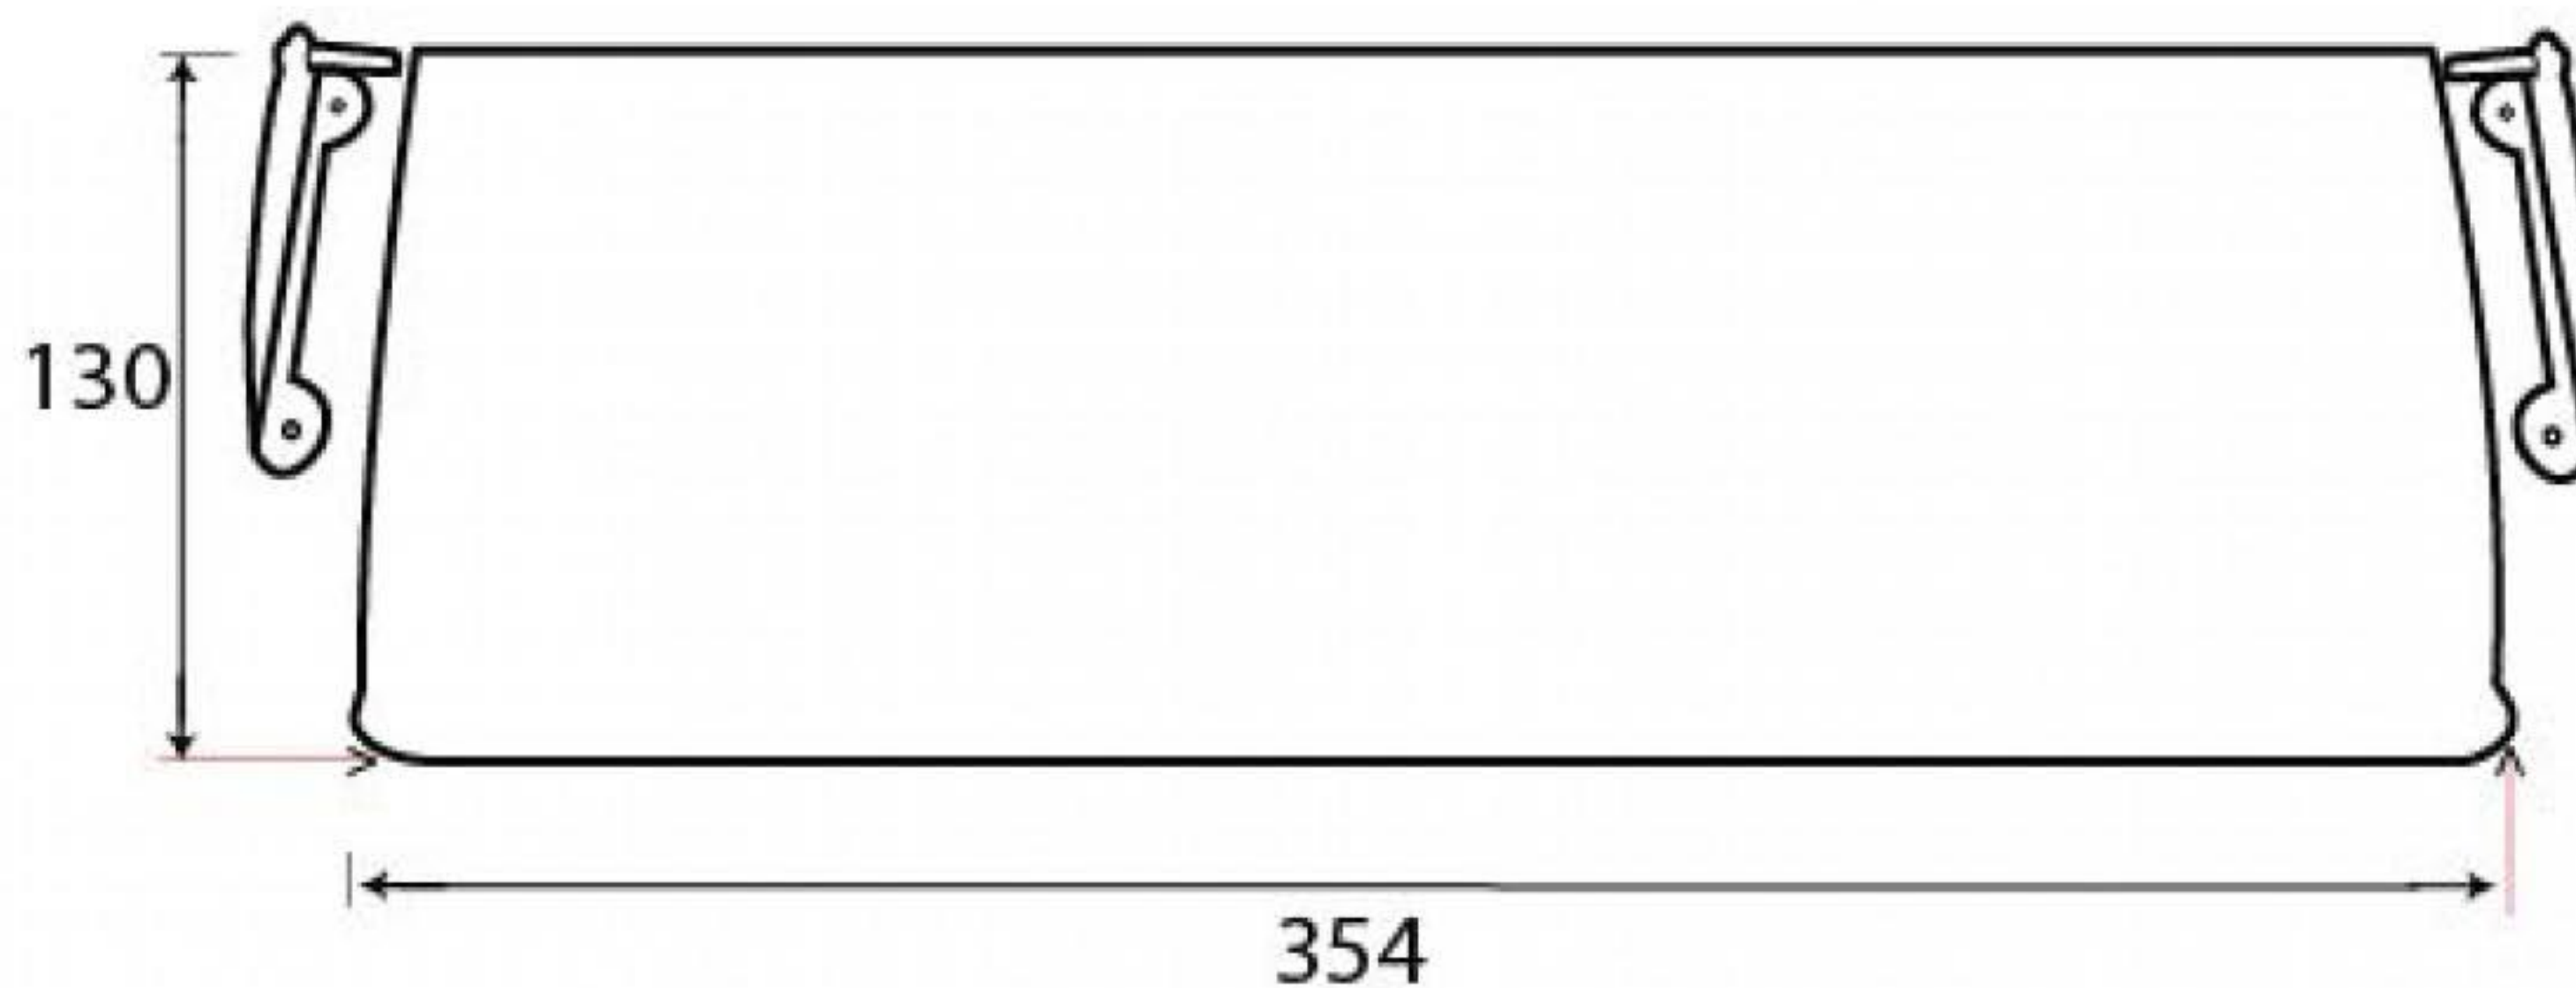

PRODUCT CODE 92004

1/2" (13mm)

↑  
x4  
↑  
gauge 4 (3mm)

HANDFORGED  
TRADITIONAL  
IRONMONGERY

Due to the hand crafted nature of our products all measurements are approximate and should be used as a guide only